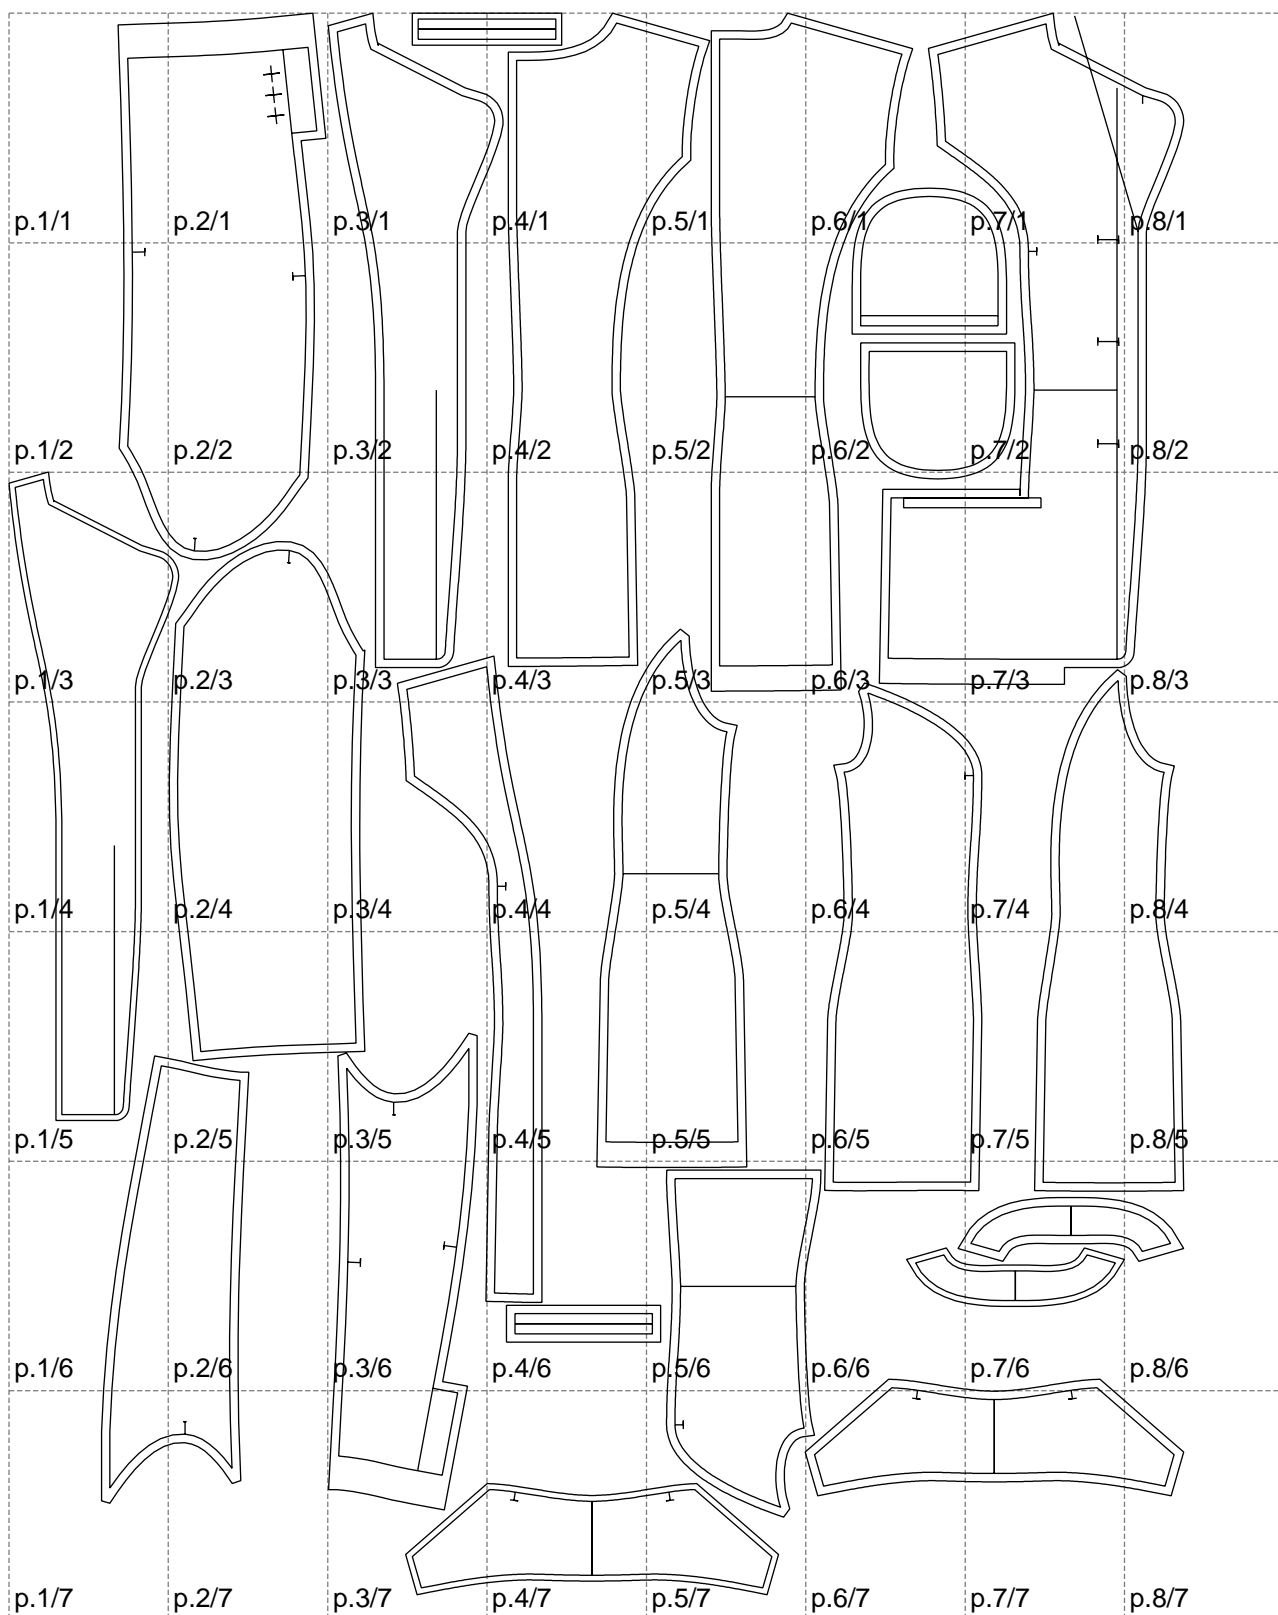

Not for print

Paper size: A4, size:1399.00 x1883.24 mm

Example

size:1499.00 x935.42 mm

Maneken =1 ver.0

rz_1=170

rz_16=92

rz_17=78.8

rz_18=71.8

rz_19=100

rz_20=98.1

.
.
.