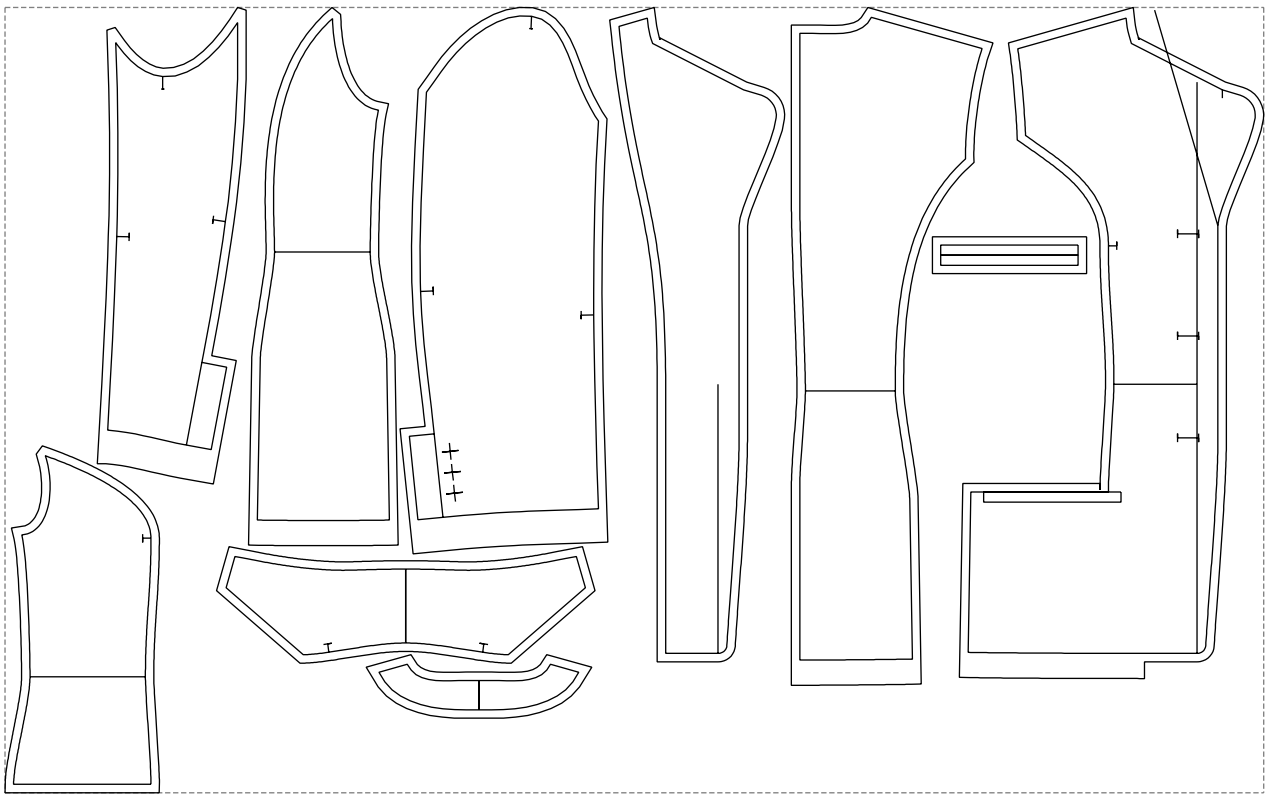

Not for print

Paper size: A4, size:1399.00 x1883.24 mm

Example

size:1499.00 x935.42 mm

Maneken =1 ver.0

rz_1=170

rz_16=92

rz_17=78.8

rz_18=71.8

rz_19=100

rz_20=98.1

.
.
.