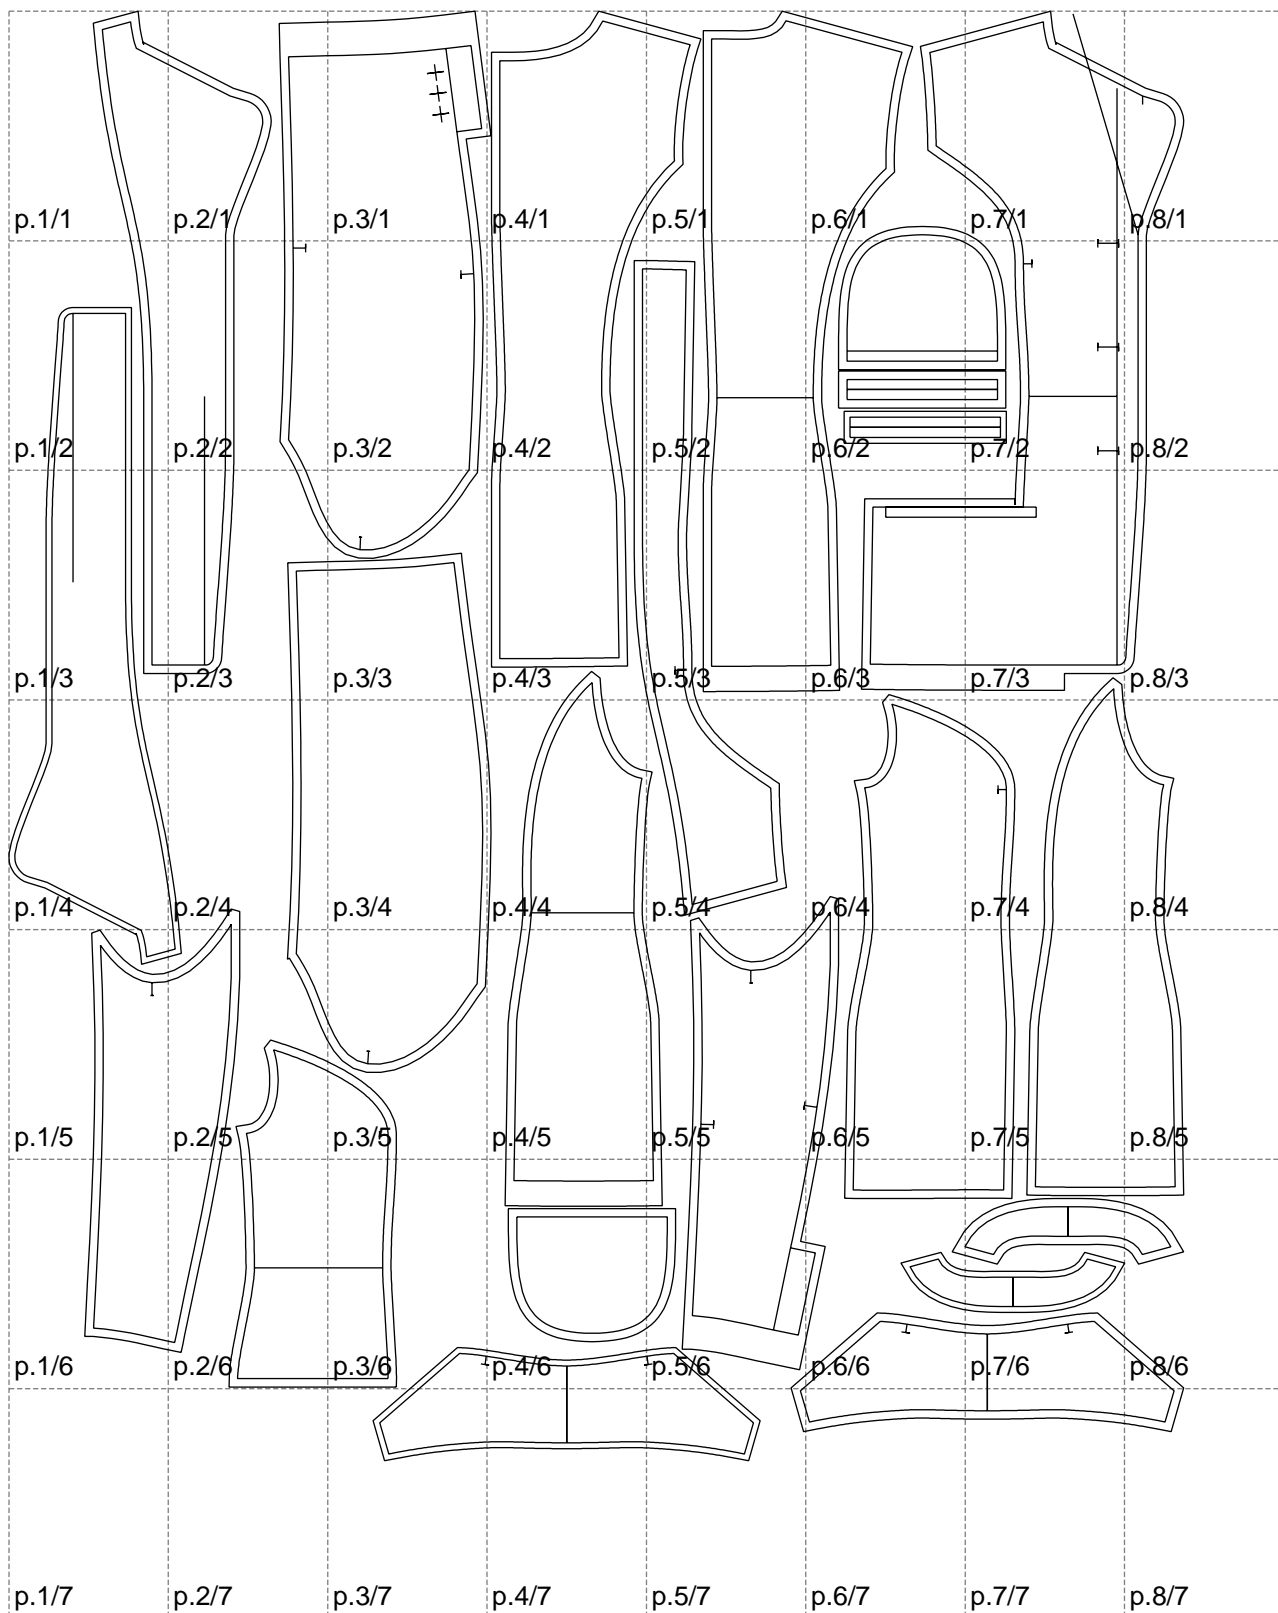

Not for print

Paper size: A4, size:1399.00 x1726.23 mm

# Example

size:1499.00 x934.40 mm

Maneken =1 ver.0

rz\_1=170

rz\_16=100

rz\_17=85.4

rz\_18=80.2

rz\_19=108

rz\_20=105.4

---

. . . . .  
. . . . .  
. . . . .