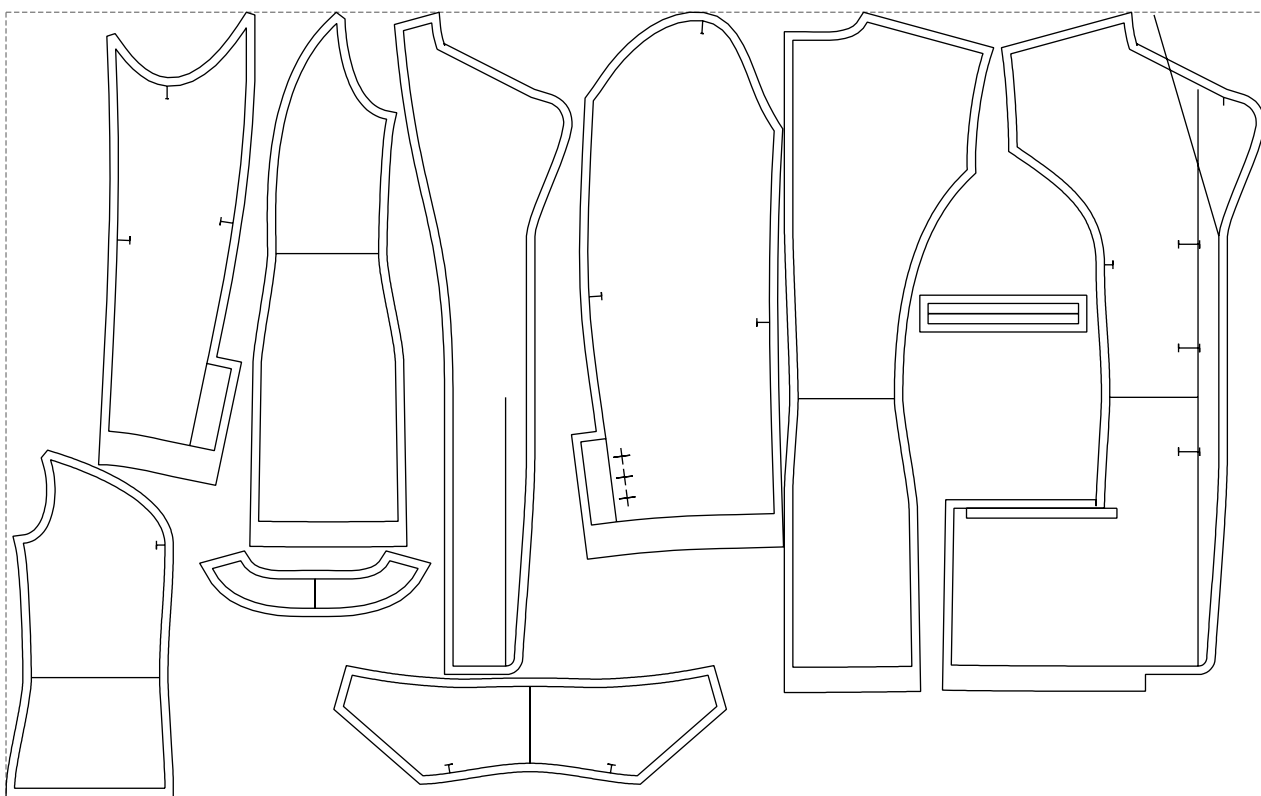

Not for print

Paper size: A4, size:1399.00 x1726.23 mm

# Example

size:1499.00 x934.40 mm

Maneken =1 ver.0

rz\_1=170

rz\_16=100

rz\_17=85.4

rz\_18=80.2

rz\_19=108

rz\_20=105.4

---

. . . . .  
. . . . .  
. . . . .