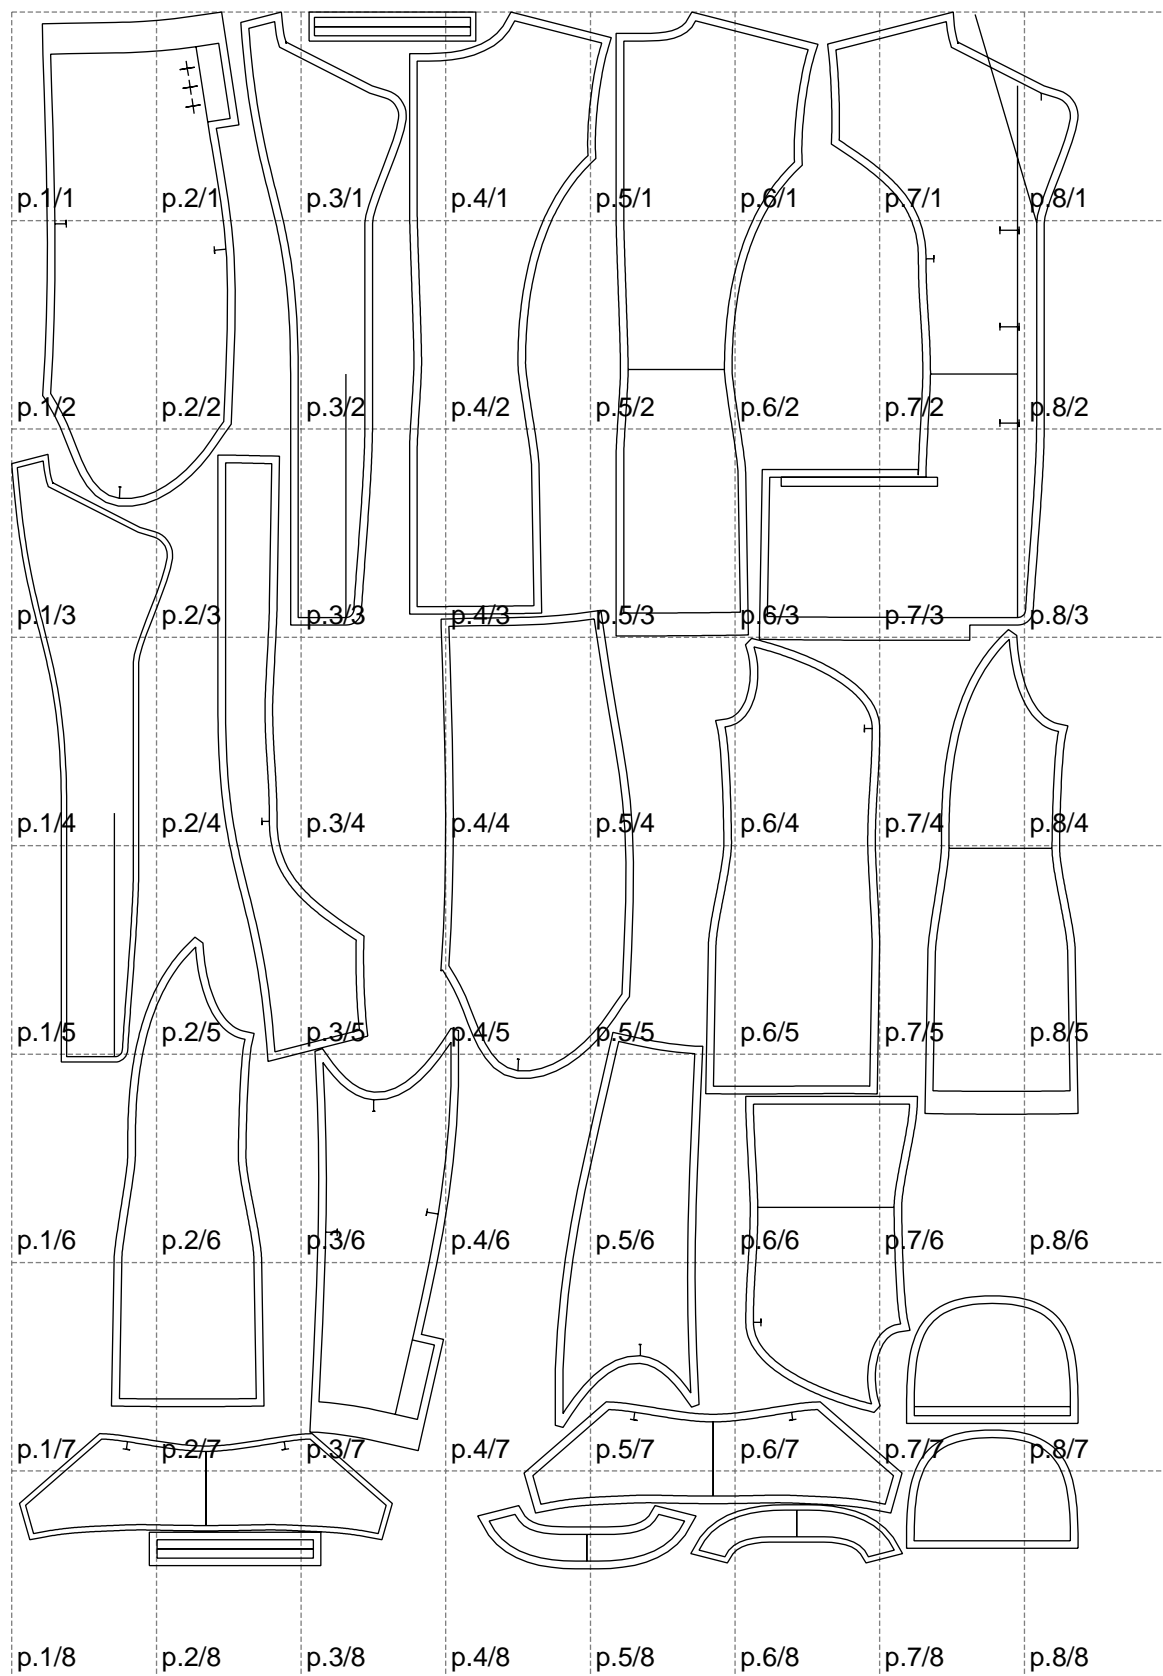

Not for print

Paper size: A4, size:1399.00 x2042.15 mm

Example

size:1499.00 x994.54 mm

Maneken =1 ver.0

rz_1=170

rz_16=112

rz_17=96.2

rz_18=94

rz_19=120

rz_20=117

.
.
.