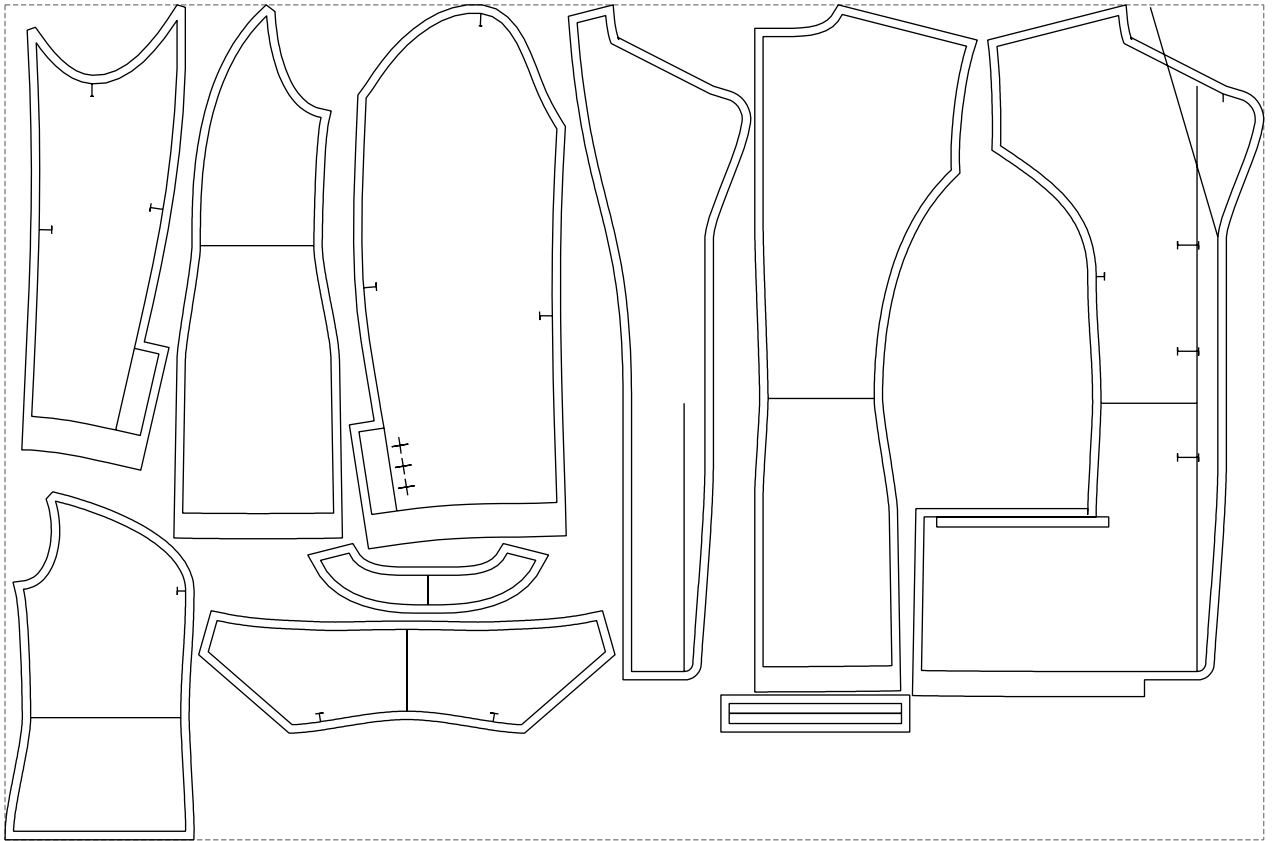

Not for print

Paper size: A4, size:1399.00 x2042.15 mm

Example

size:1499.00 x994.54 mm

Maneken =1 ver.0

rz_1=170

rz_16=112

rz_17=96.2

rz_18=94

rz_19=120

rz_20=117

.
.
.