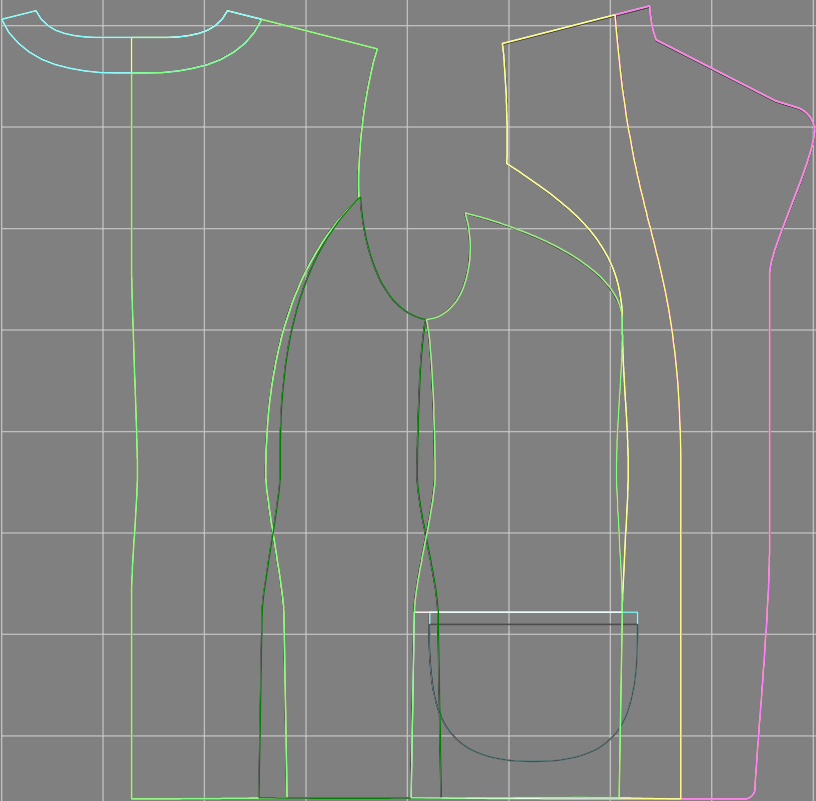

Not for print

Paper size: A4, size:1399.00 x2042.15 mm

Example

size:1499.00 x994.54 mm

Maneken =1 ver.0

rz_1=170

rz_16=112

rz_17=96.2

rz_18=94

rz_19=120

rz_20=117

.
.
.