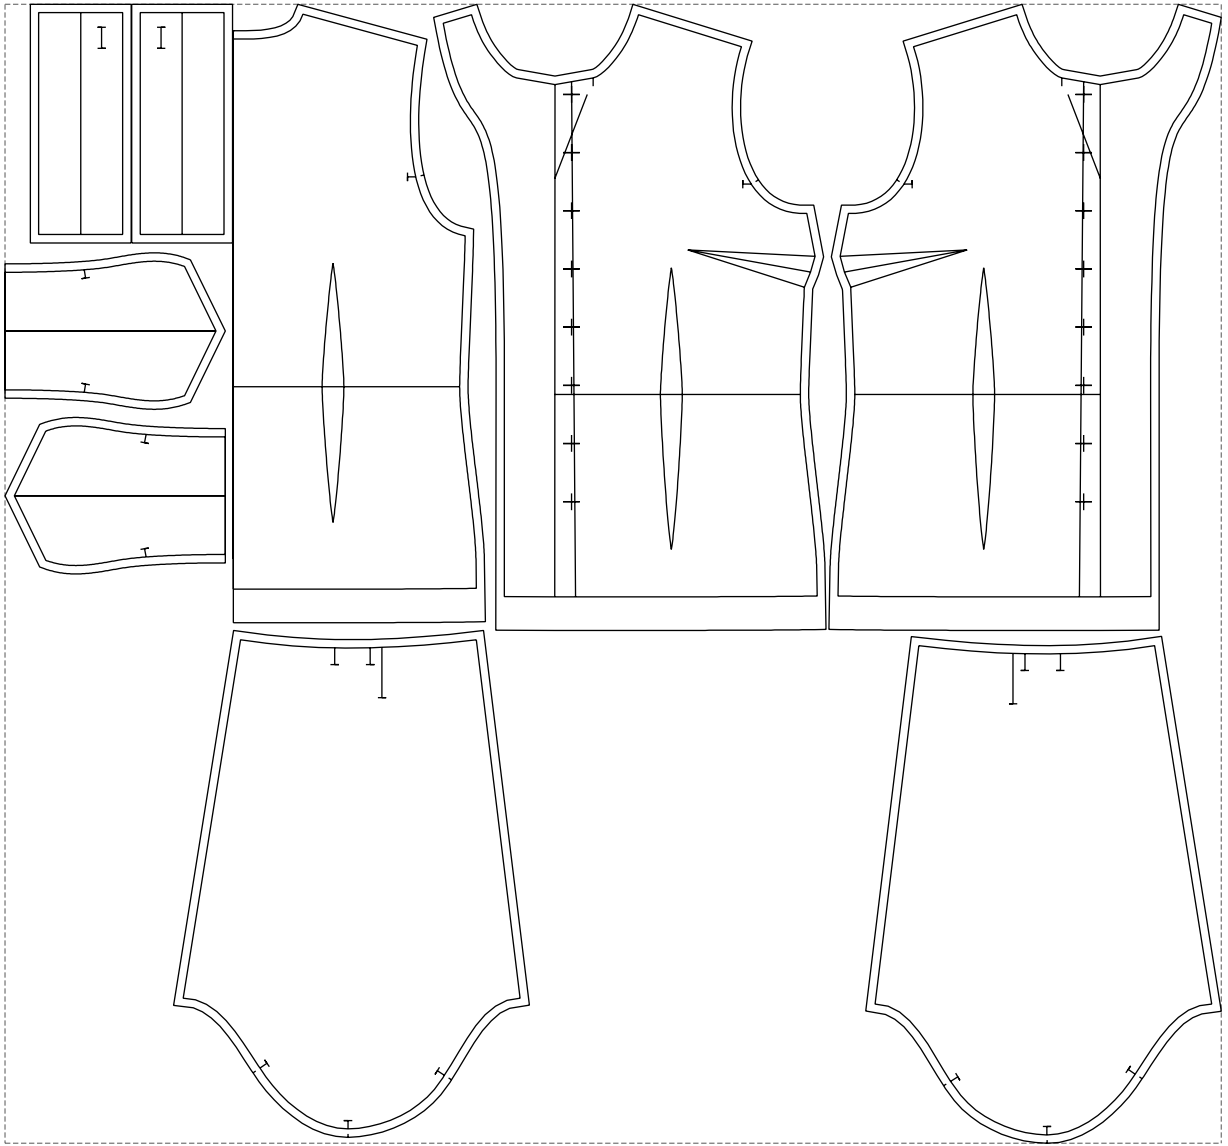

Not for print

Paper size: A4, size:1288.29 x933.51 mm

Example

size:1448.73 x1356.86 mm

Maneken =1 ver.0

rz_1=170

rz_16=100

rz_17=85.4

rz_18=80.2

rz_19=108

rz_20=105.4

.
.
.