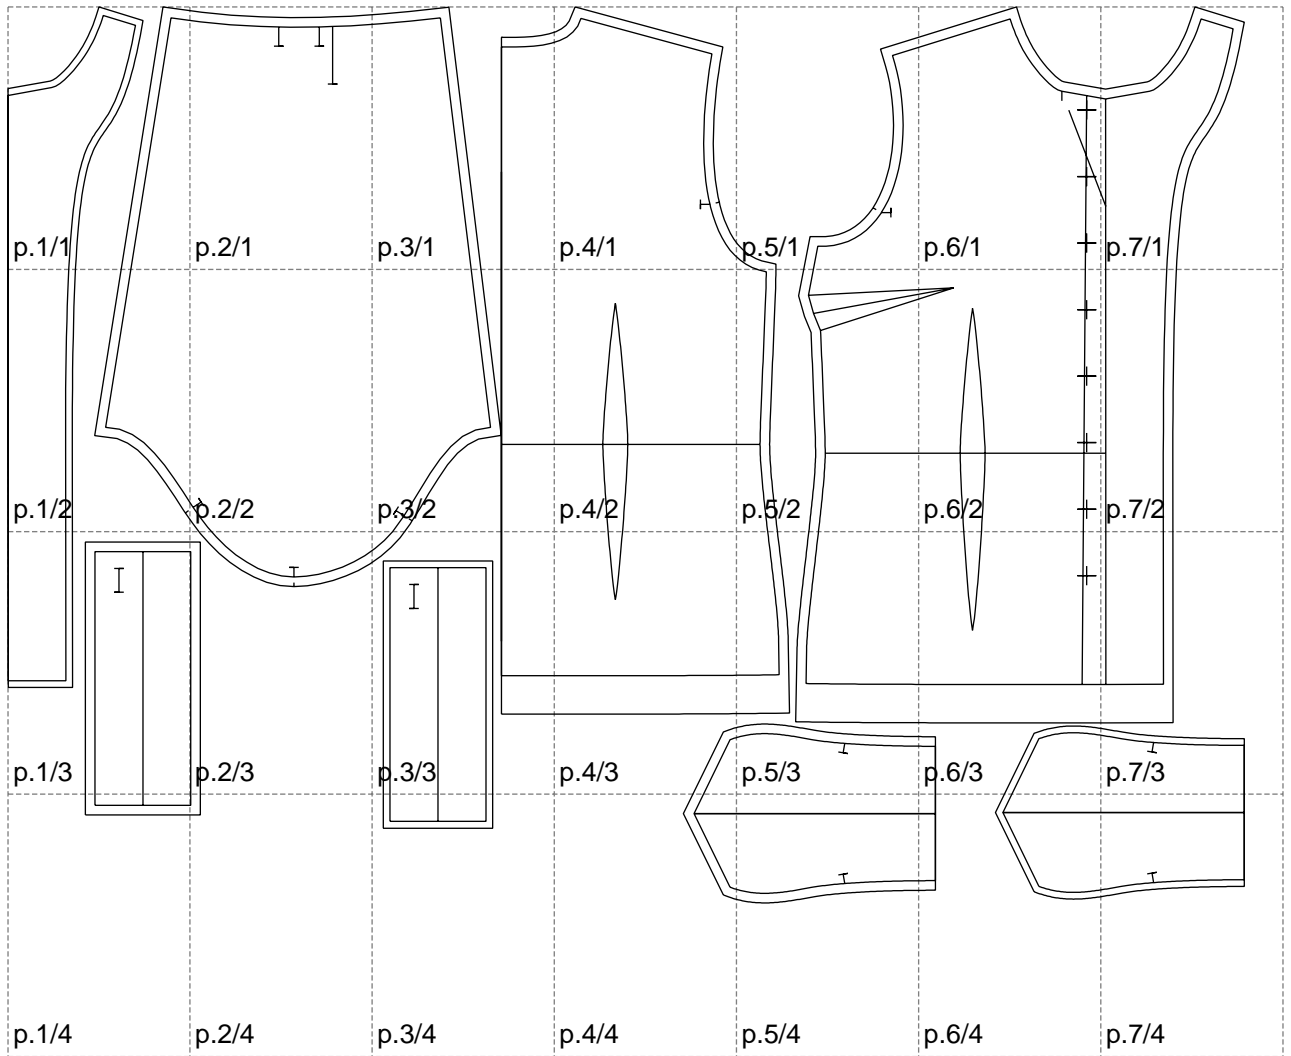

Not for print

Paper size: A4, size:1288.29 x933.51 mm

Example

size:1448.73 x1356.86 mm

Maneken =1 ver.0

rz_1=170

rz_16=100

rz_17=85.4

rz_18=80.2

rz_19=108

rz_20=105.4

.
.
.