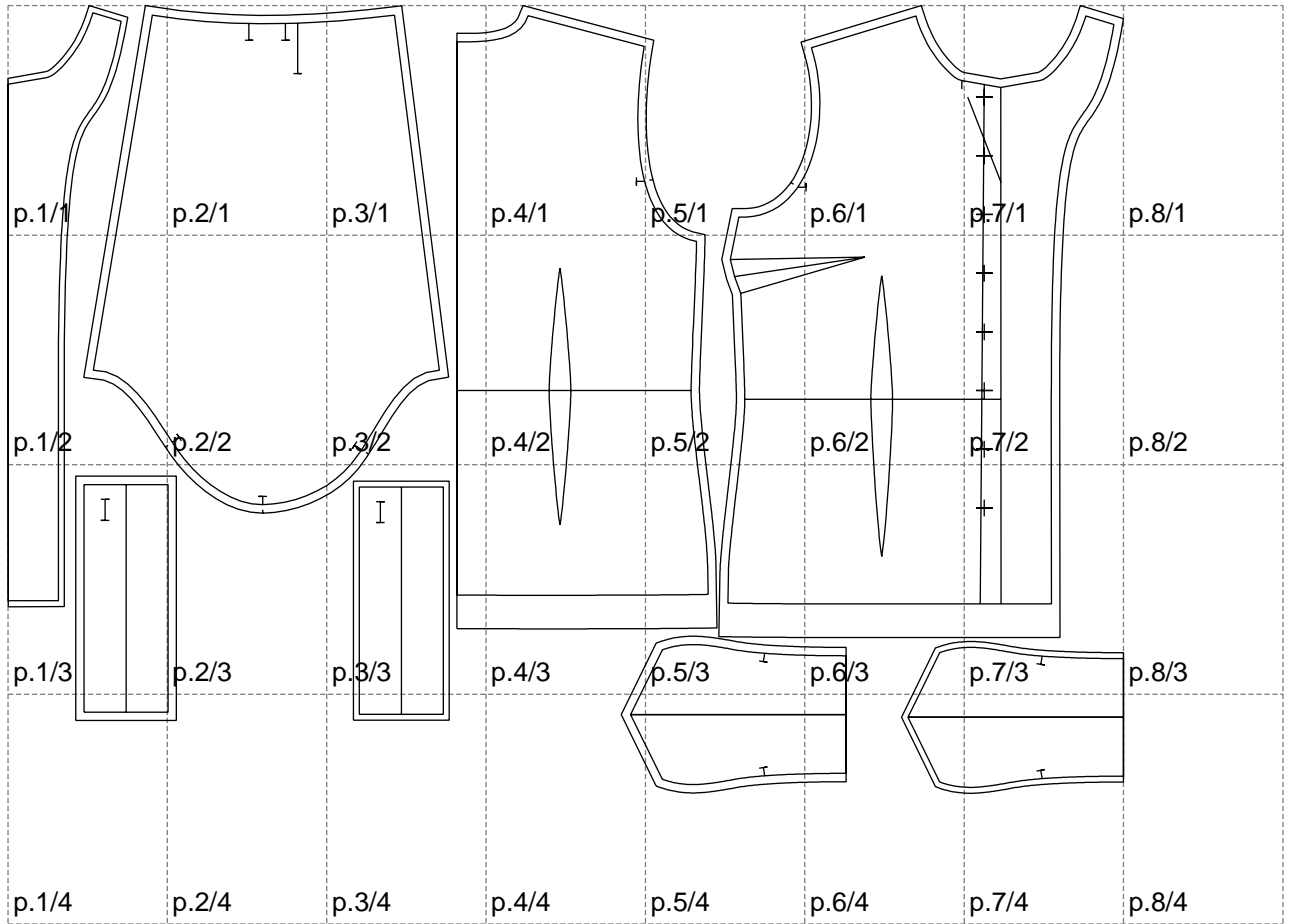

Not for print

Paper size: A4, size:1328.65 x937.93 mm

# Example

size:1488.99 x1360.83 mm

Maneken =1 ver.0

rz\_1=170

rz\_16=104

rz\_17=88.9

rz\_18=84.4

rz\_19=112

rz\_20=109.3

---

. . . . .  
. . . . .  
. . . . .