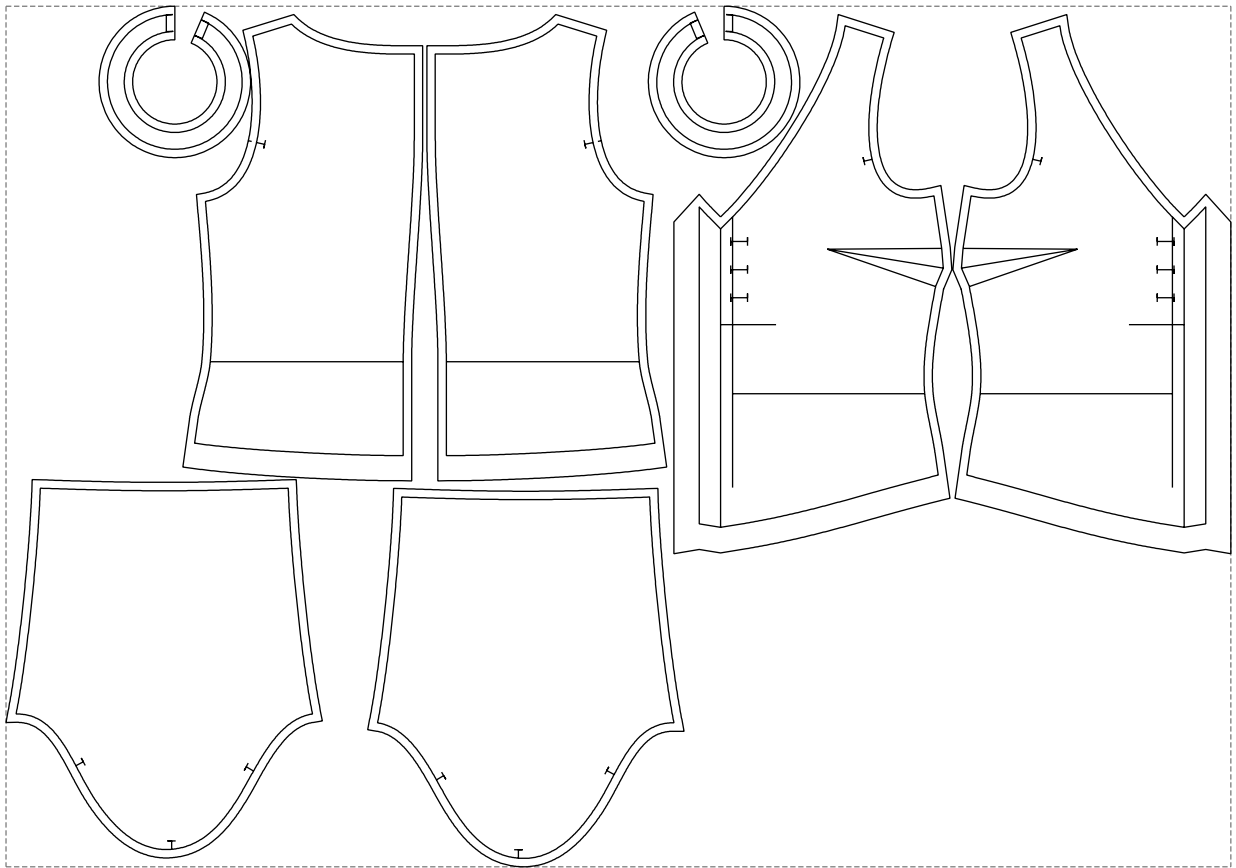

Not for print

Paper size: A4, size:1127.05 x652.03 mm

# Example

size:1458.92 x1025.14 mm

Maneken =1 ver.0

rz\_1=170

rz\_16=88

rz\_17=75.6

rz\_18=67.6

rz\_19=96

rz\_20=94.6

---

. . . . .  
. . . . .  
. . . . .