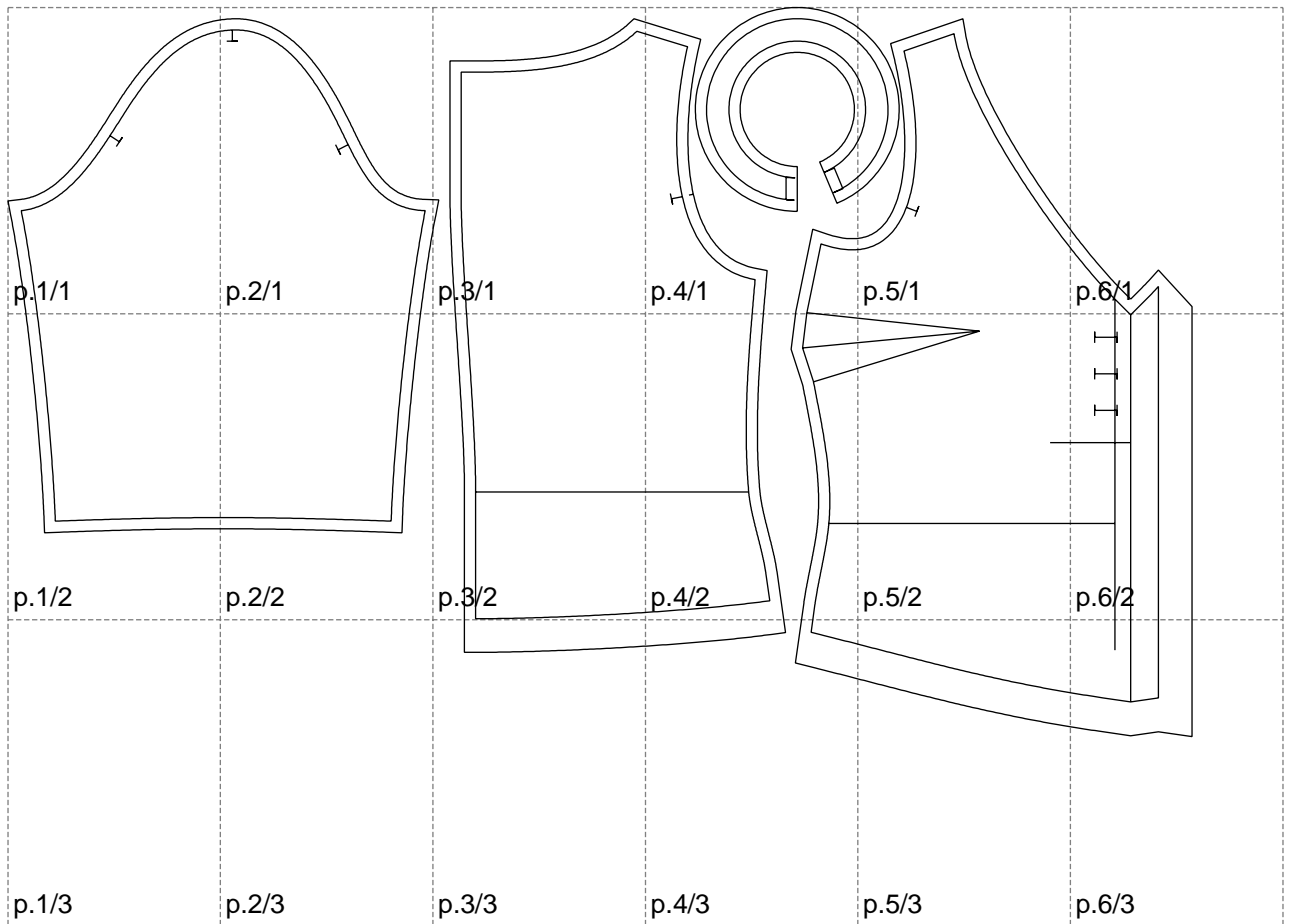

Not for print

Paper size: A4, size:1057.59 x651.14 mm

# Example

size:1499.00 x1043.26 mm

Maneken =1 ver.0

rz\_1=170

rz\_16=96

rz\_17=82

rz\_18=76

rz\_19=104

rz\_20=101.8

---

. . . . .  
. . . . .  
. . . . .