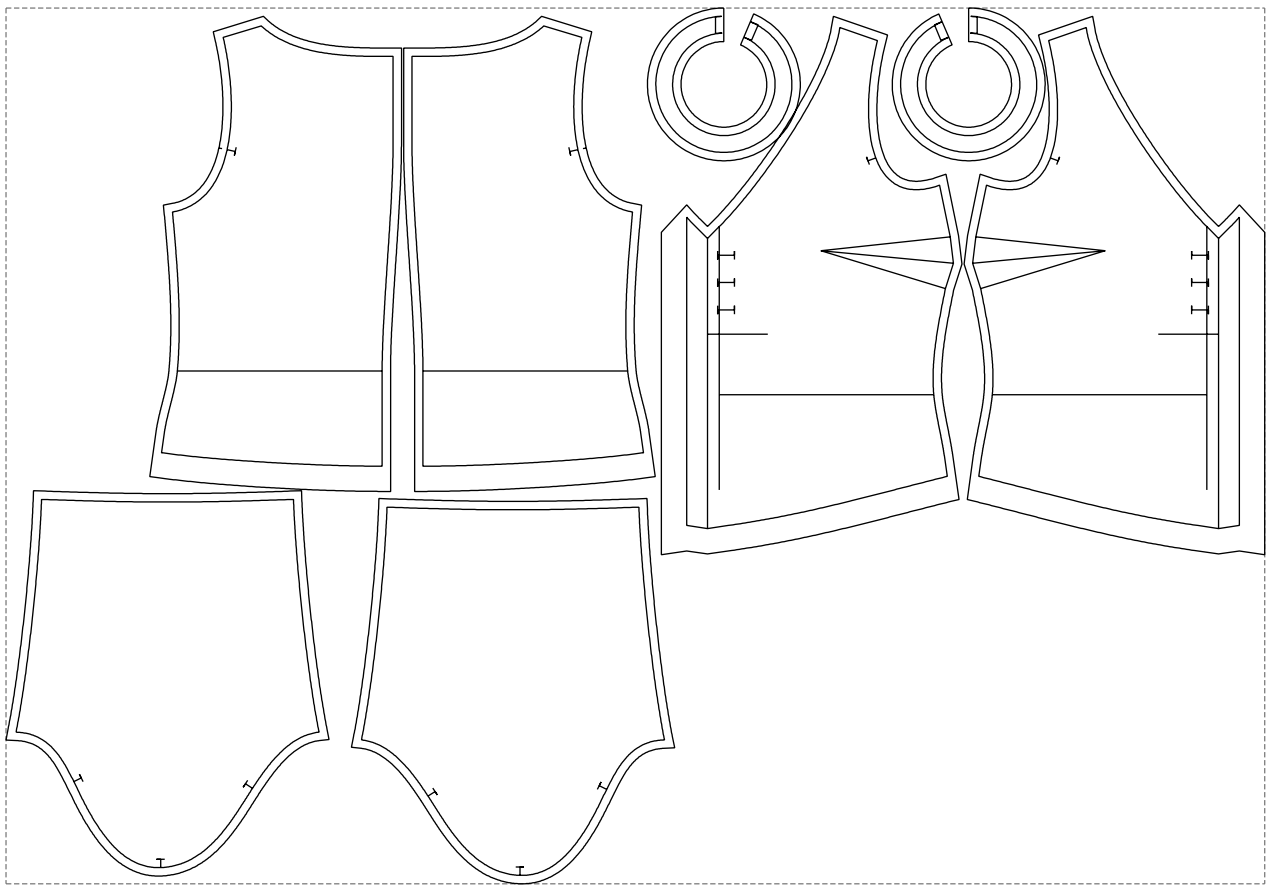

Not for print

Paper size: A4, size:1057.59 x651.14 mm

# Example

size:1499.00 x1043.26 mm

Maneken =1 ver.0

rz\_1=170

rz\_16=96

rz\_17=82

rz\_18=76

rz\_19=104

rz\_20=101.8

---

. . . . .  
. . . . .  
. . . . .