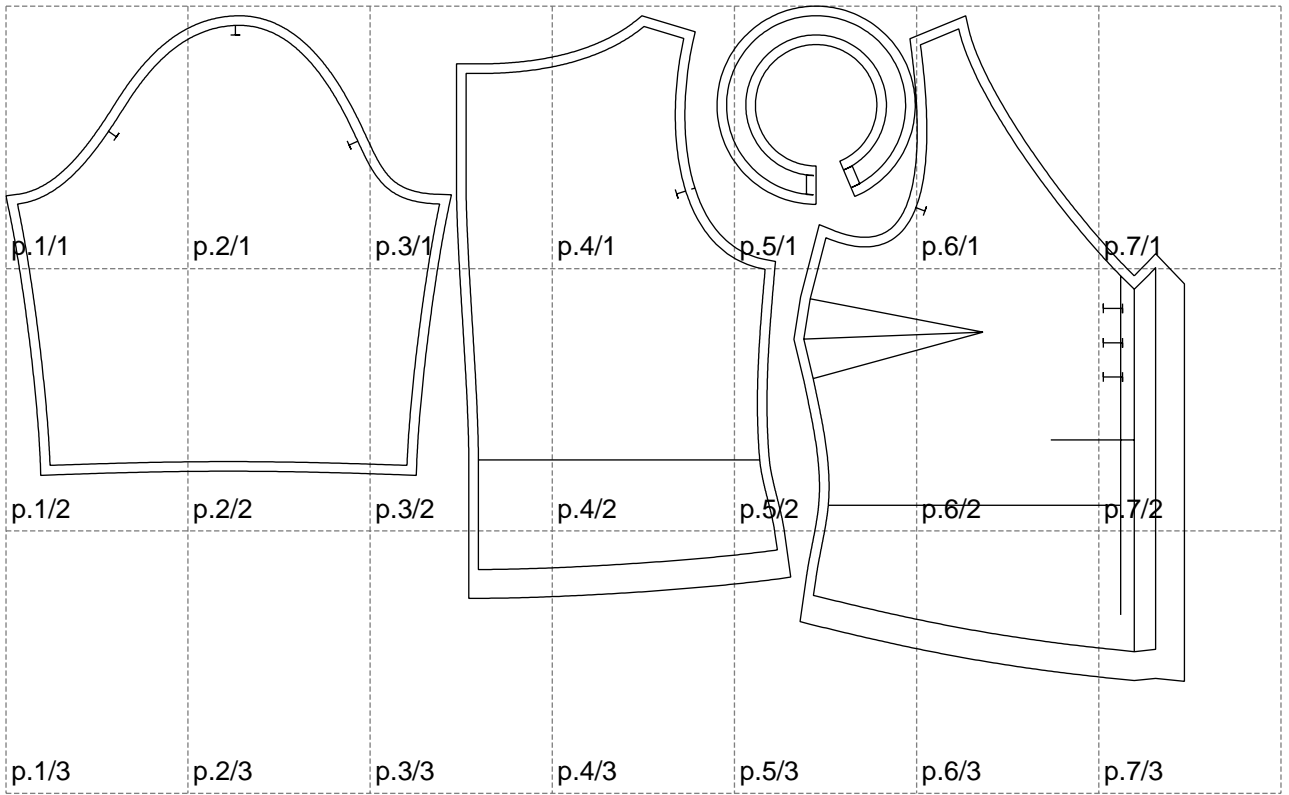

Not for print

Paper size: A4, size:1228.13 x703.56 mm

Example

size:1468.98 x1184.97 mm

Maneken =1 ver.0

rz_1=170

rz_16=116

rz_17=100

rz_18=98.8

rz_19=124

rz_20=121

.
.
.