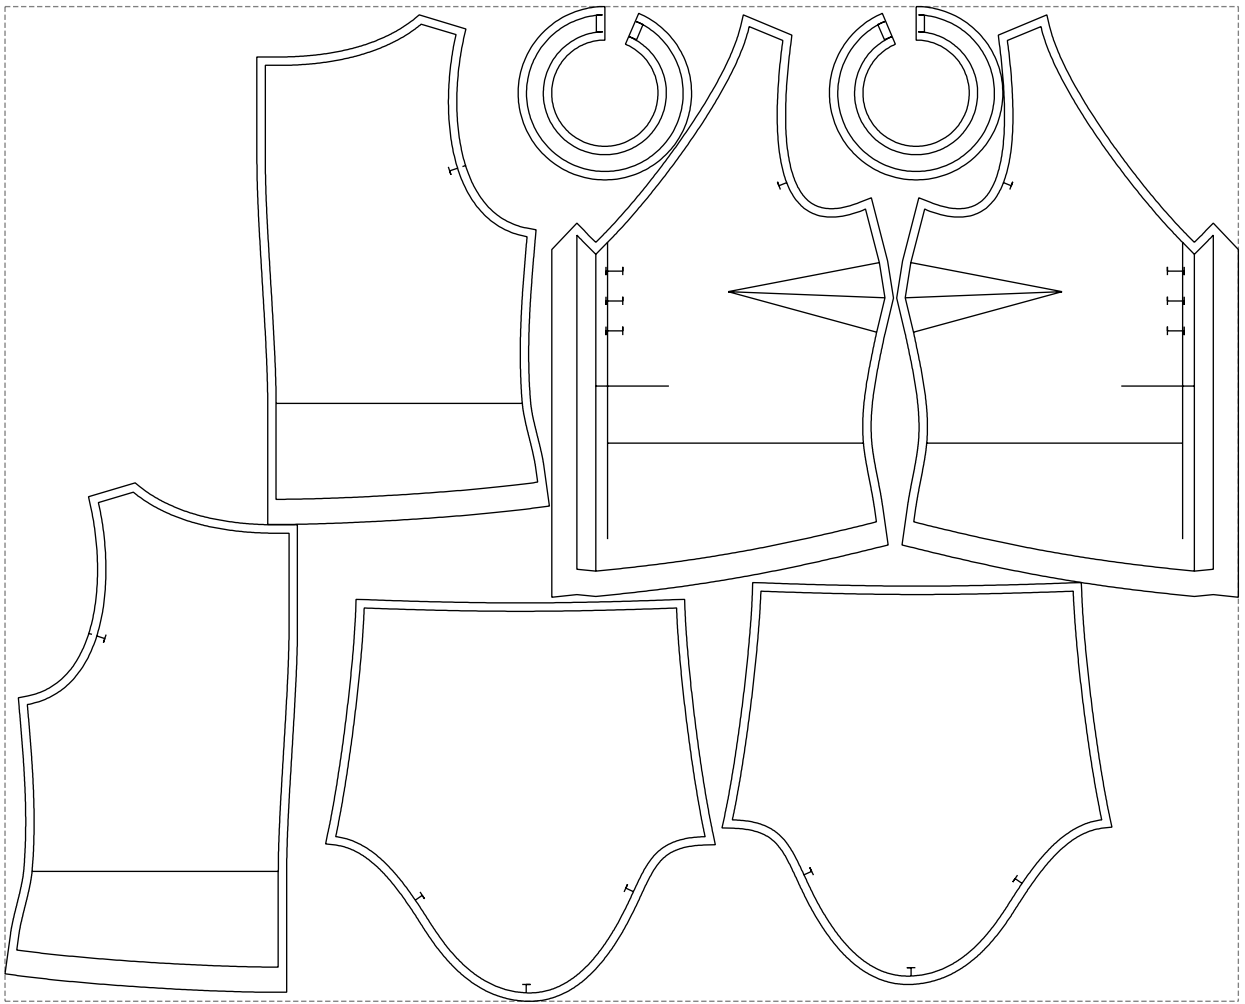

Not for print

Paper size: A4, size:1228.13 x703.56 mm

Example

size:1468.98 x1184.97 mm

Maneken =1 ver.0

rz_1=170

rz_16=116

rz_17=100

rz_18=98.8

rz_19=124

rz_20=121

.
.
.