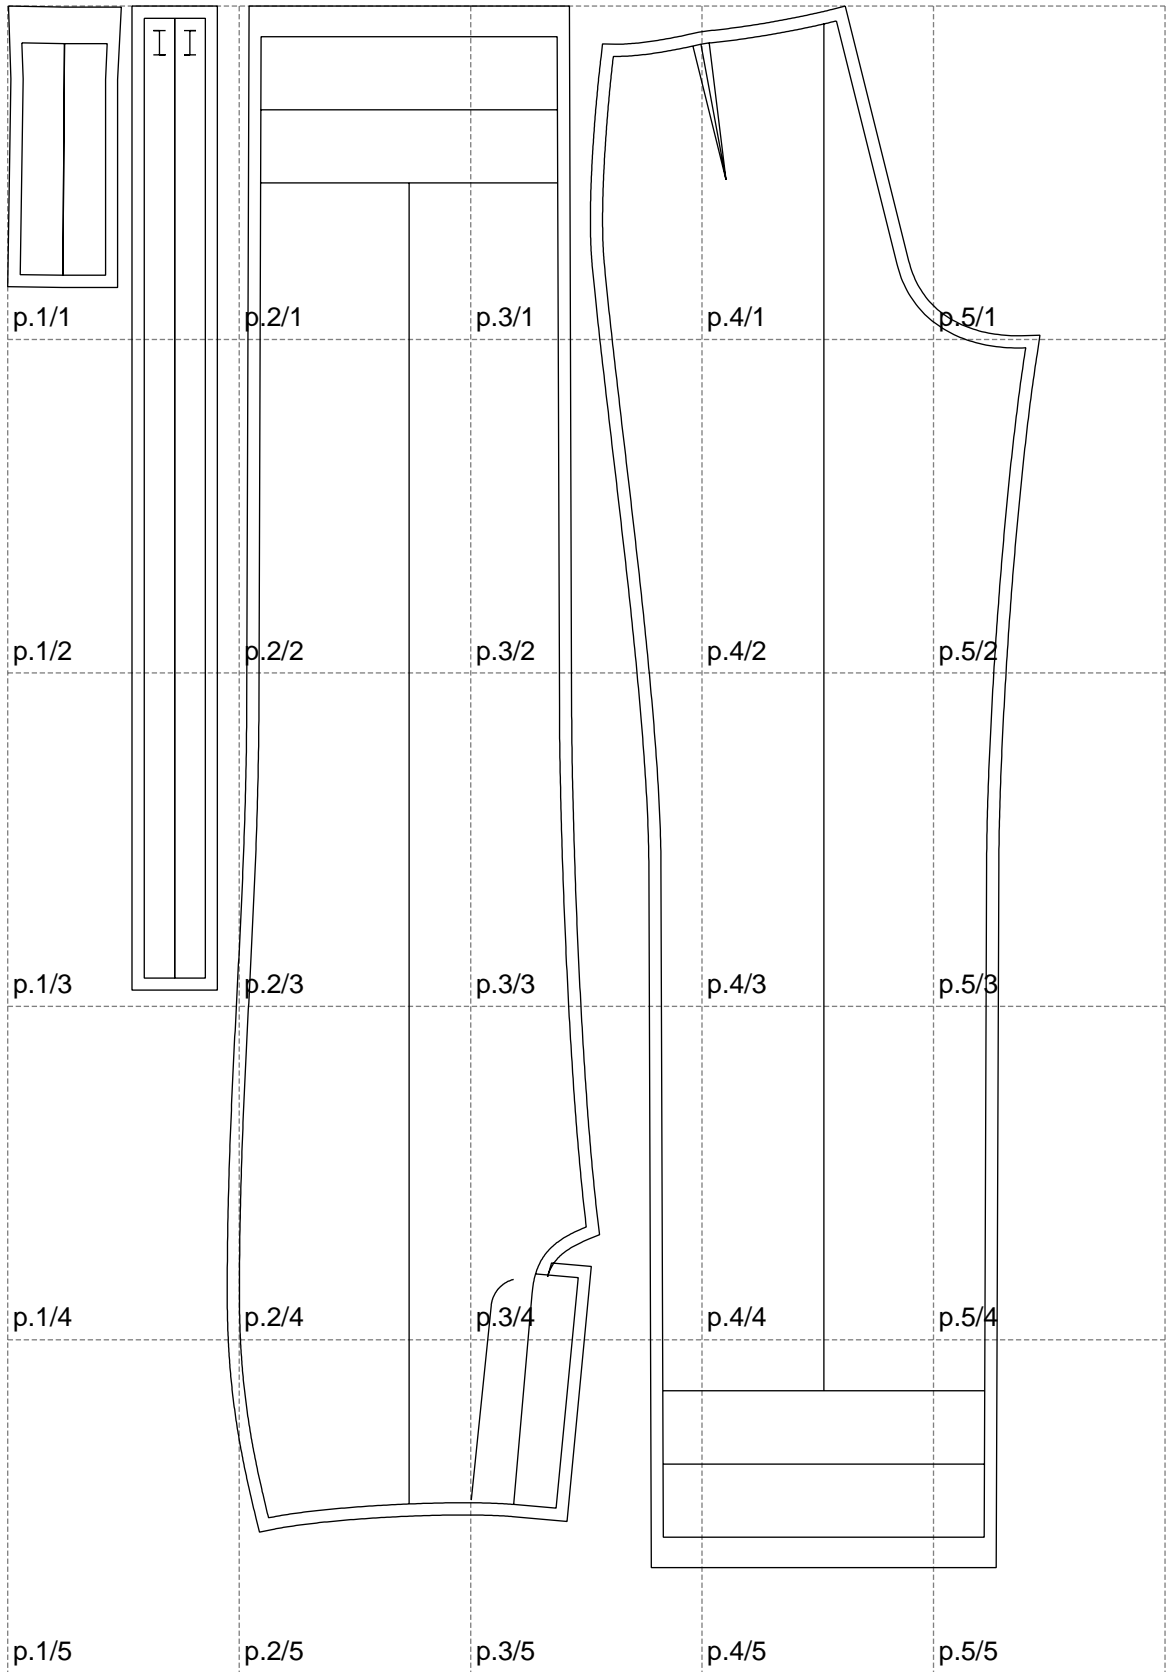

Not for print

Paper size: A4, size:846.51 x1280.37 mm

Example

size:1468.81 x1280.37 mm

Maneken =1 ver.0

rz_1=170

rz_16=88

rz_17=75.6

rz_18=67.6

rz_19=96

rz_20=94.6

.
.
.