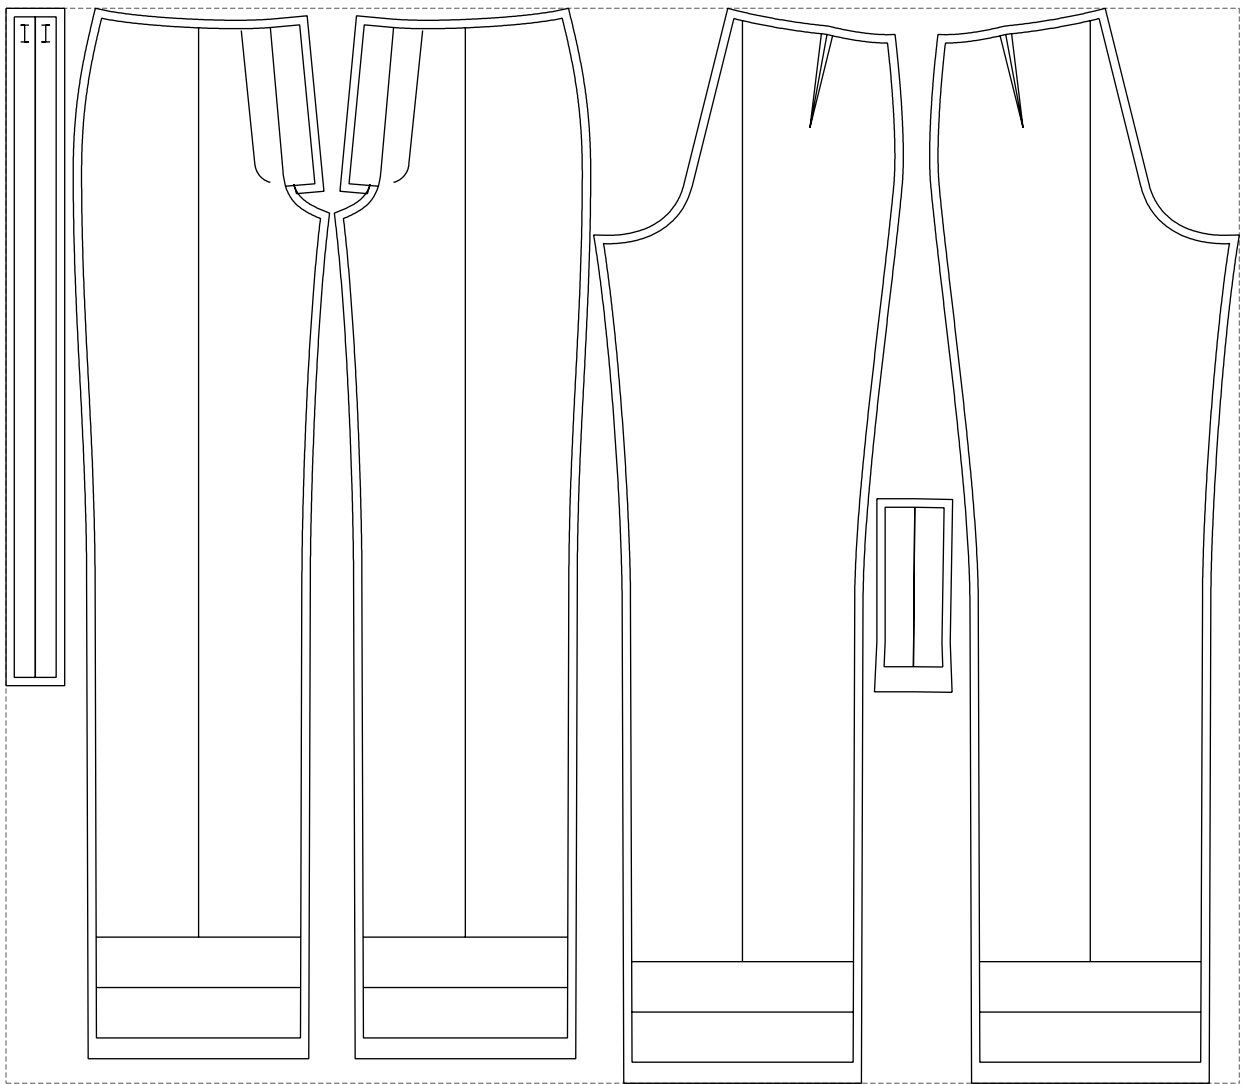

Not for print

Paper size: A4, size:846.51 x1280.37 mm

Example

size:1468.81 x1280.37 mm

Maneken =1 ver.0

rz_1=170

rz_16=88

rz_17=75.6

rz_18=67.6

rz_19=96

rz_20=94.6

.
.
.