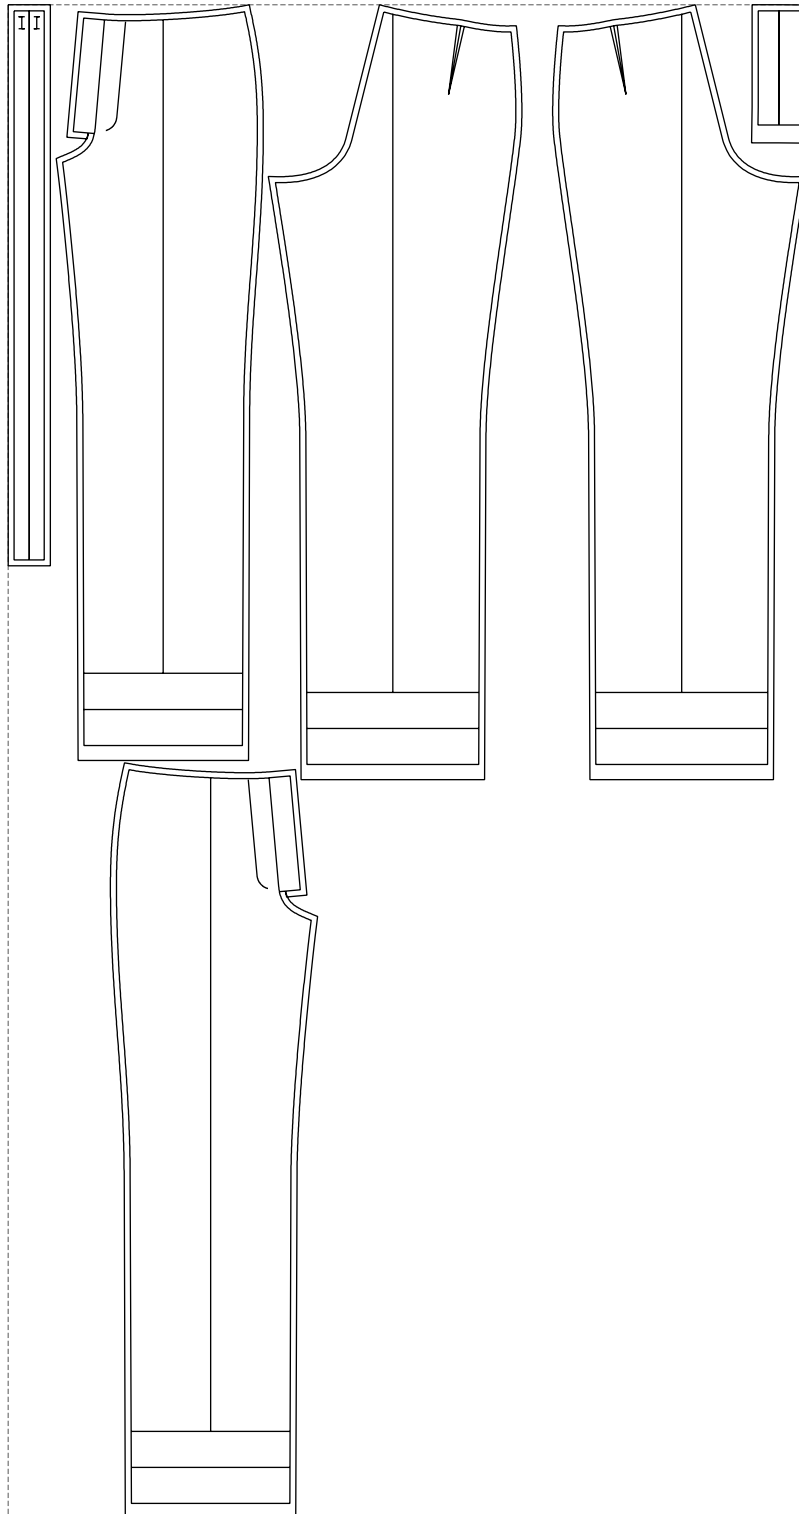

Not for print

Paper size: A4, size:825.11 x1289.55 mm

# Example

size:1327.92 x2519.21 mm

Maneken =1 ver.0

rz\_1=170

rz\_16=100

rz\_17=85.4

rz\_18=80.2

rz\_19=108

rz\_20=105.4

---

. . . . .  
. . . . .  
. . . . .