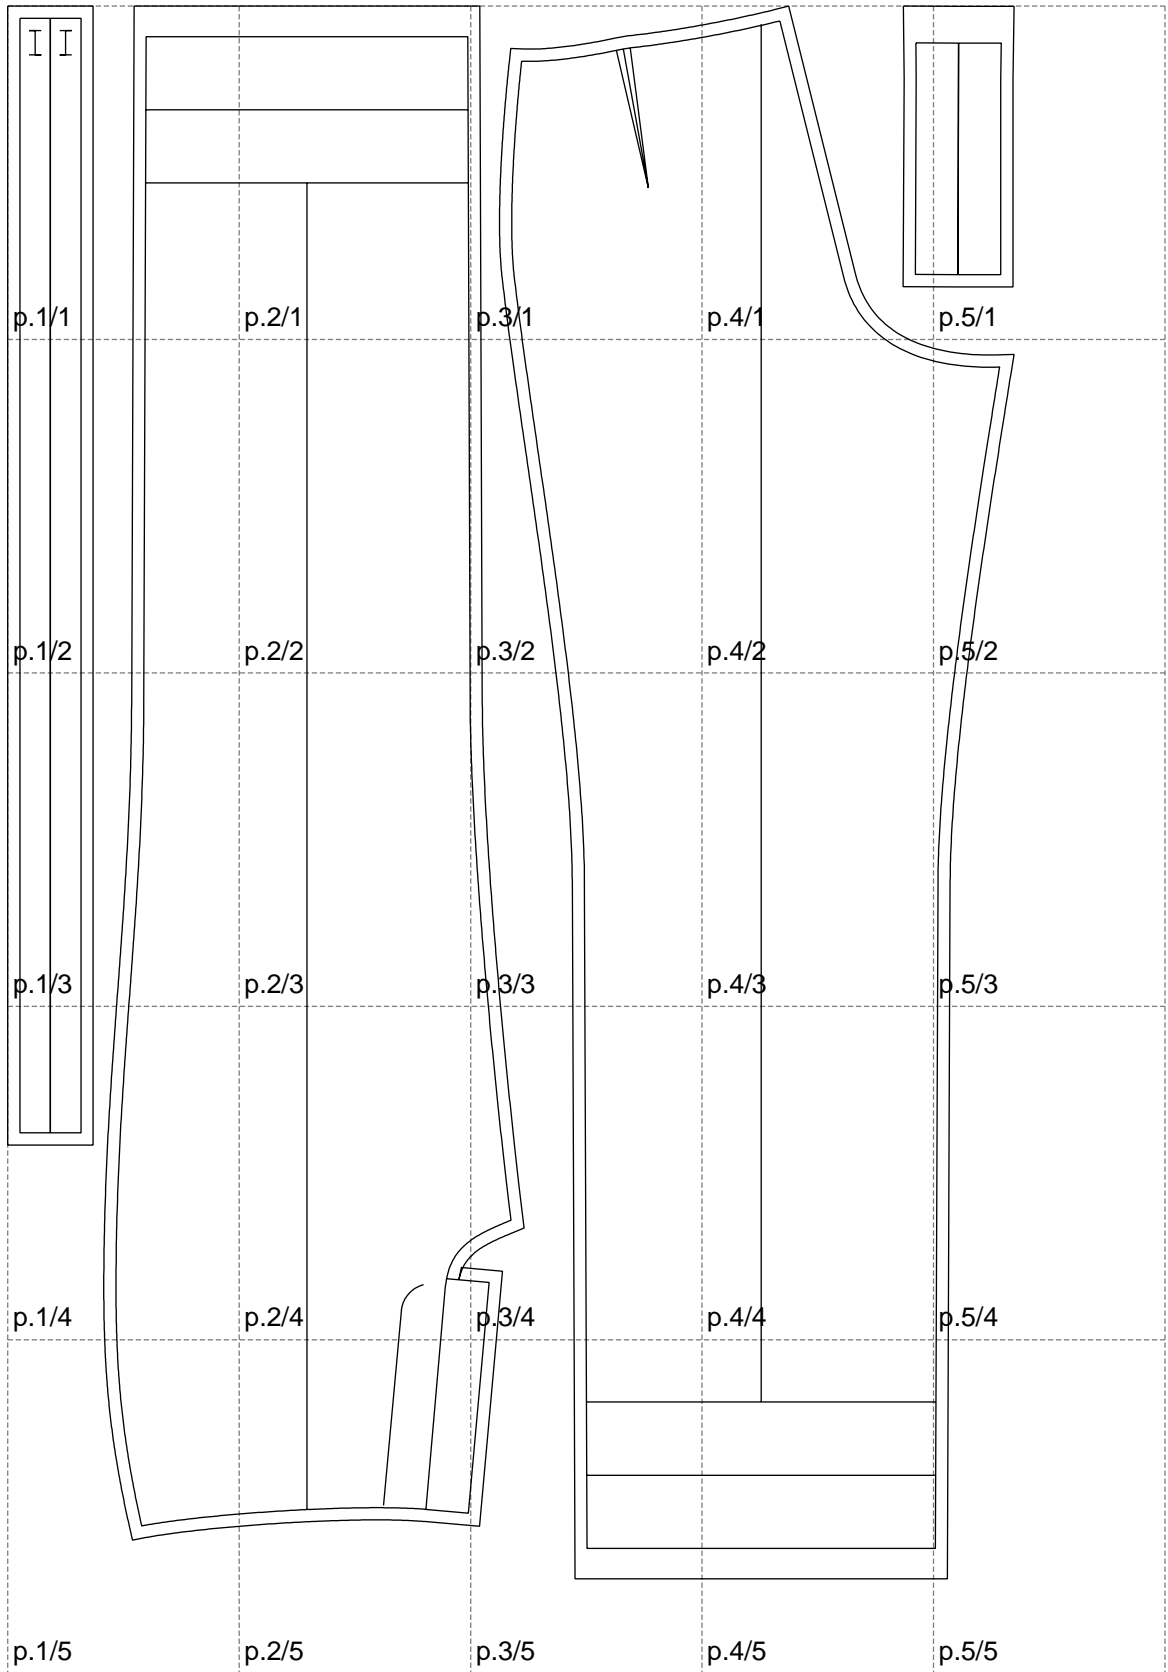

Not for print

Paper size: A4, size:825.11 x1289.55 mm

# Example

size:1327.92 x2519.21 mm

Maneken =1 ver.0

rz\_1=170

rz\_16=100

rz\_17=85.4

rz\_18=80.2

rz\_19=108

rz\_20=105.4

---

. . . . .  
. . . . .  
. . . . .