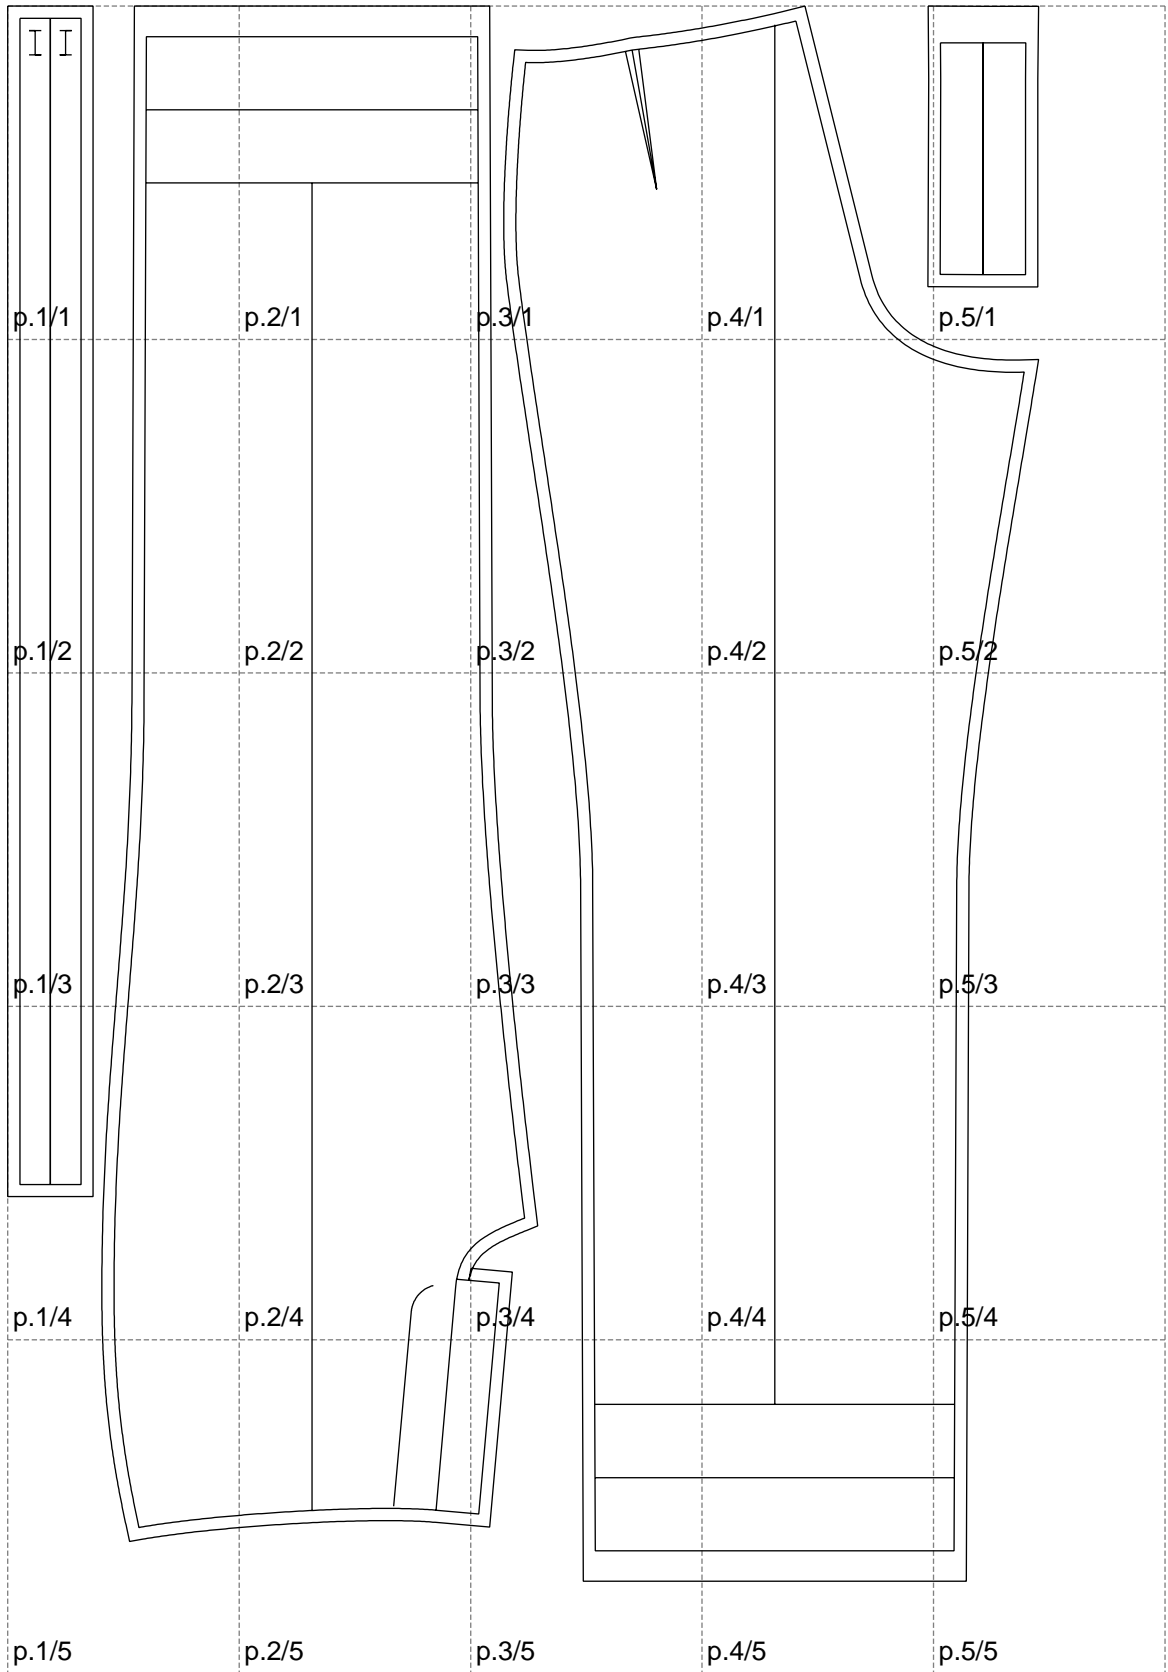

Not for print

Paper size: A4, size:845.25 x1291.52 mm

# Example

size:1368.18 x2518.40 mm

Maneken =1 ver.0

rz\_1=170

rz\_16=104

rz\_17=88.9

rz\_18=84.4

rz\_19=112

rz\_20=109.3

---

. . . . .  
. . . . .  
. . . . .