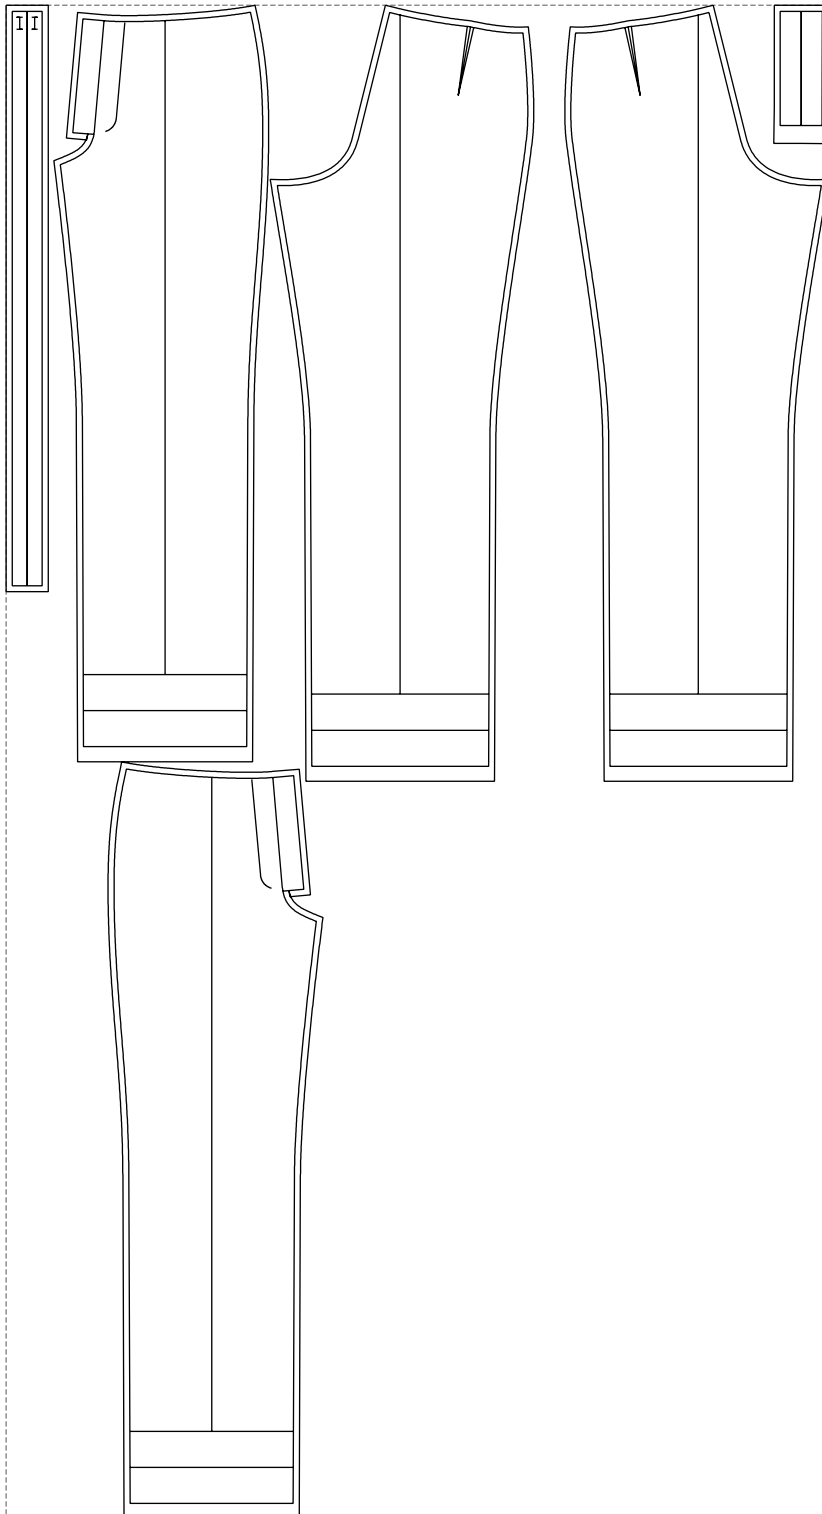

Not for print

Paper size: A4, size:845.25 x1291.52 mm

# Example

size:1368.18 x2518.40 mm

Maneken =1 ver.0

rz\_1=170

rz\_16=104

rz\_17=88.9

rz\_18=84.4

rz\_19=112