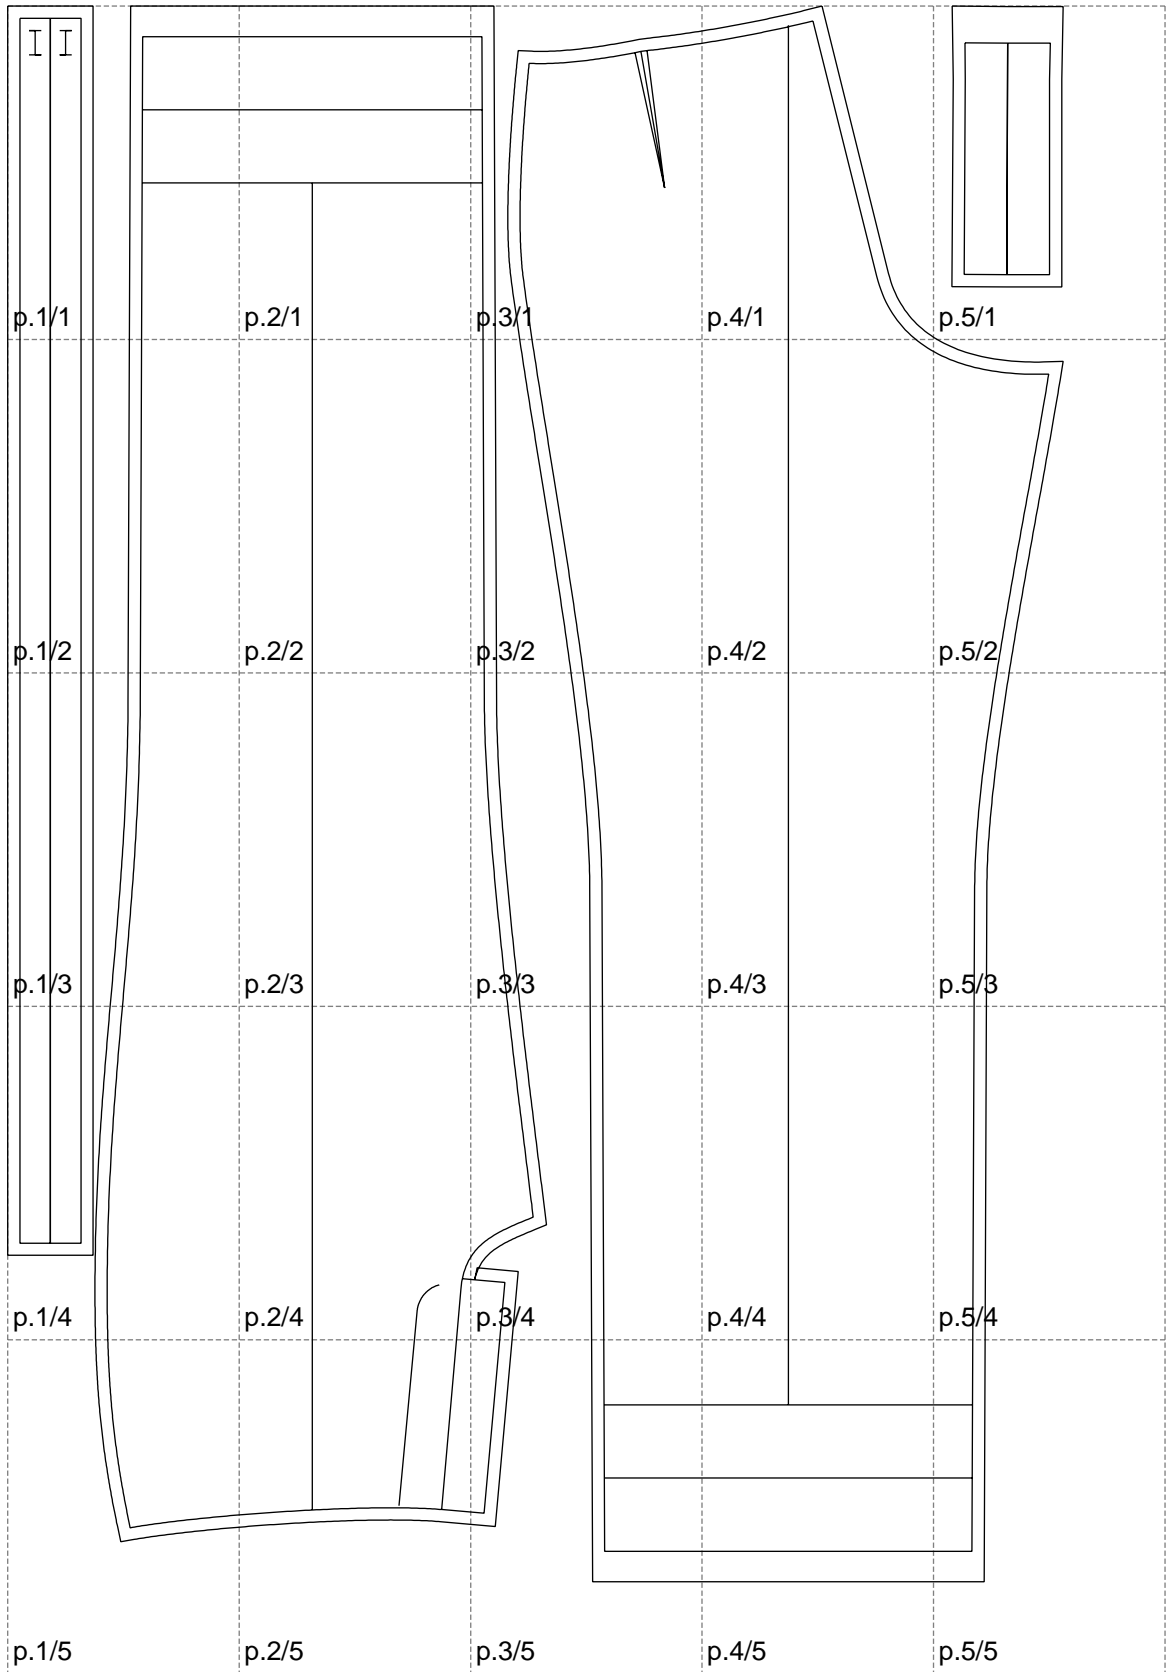

Not for print

Paper size: A4, size:865.39 x1291.91 mm

# Example

size:1408.43 x2518.94 mm

Maneken =1 ver.0

rz\_1=170

rz\_16=108

rz\_17=92.5

rz\_18=89.2

rz\_19=116

rz\_20=113

---

. . . . .  
. . . . .  
. . . . .