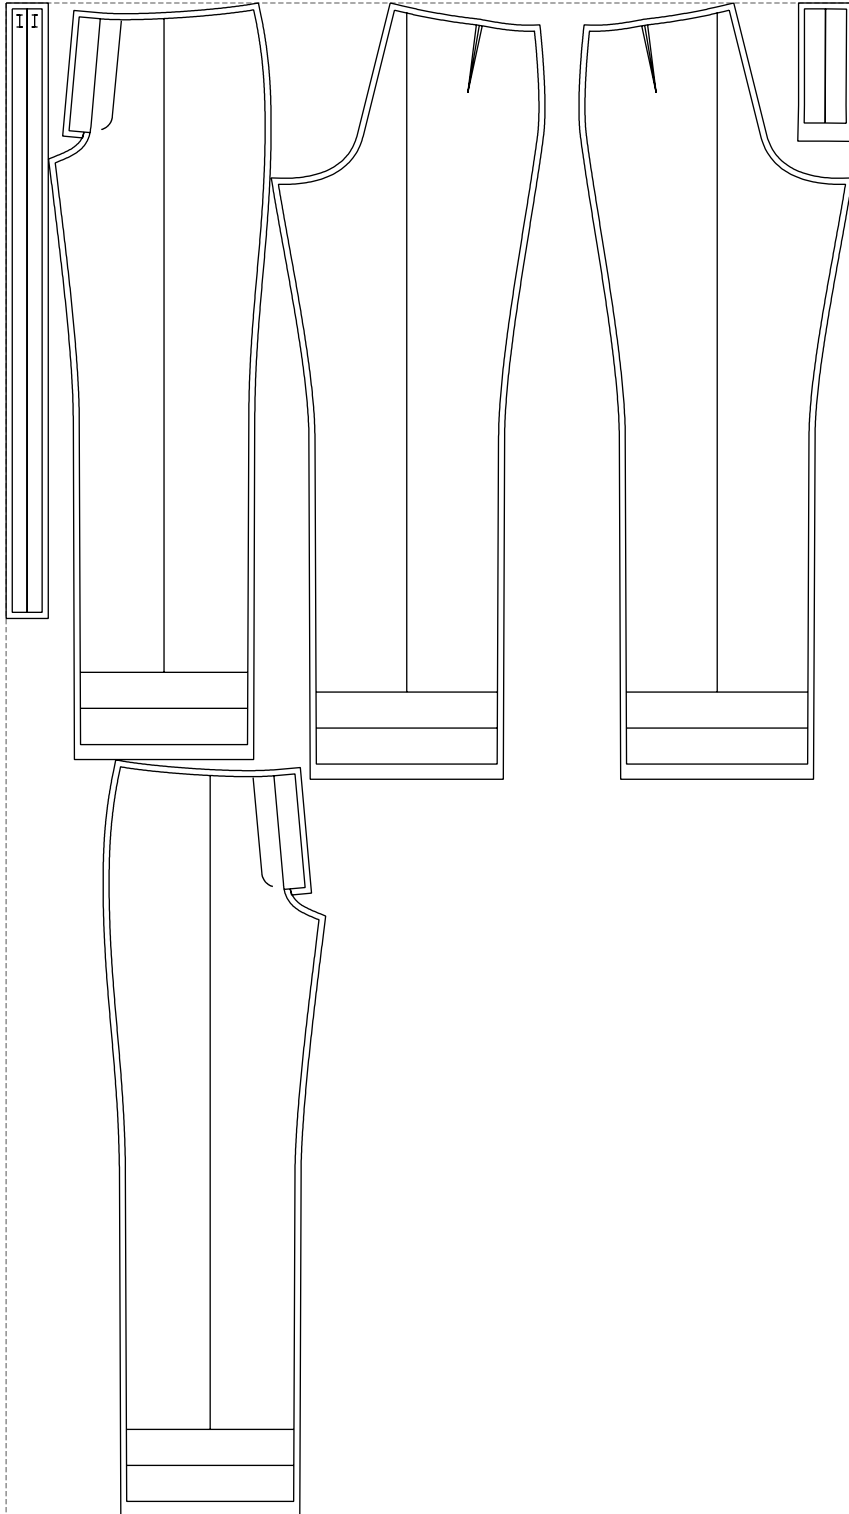

Not for print

Paper size: A4, size:865.39 x1291.91 mm

# Example

size:1408.43 x2518.94 mm

Maneken =1 ver.0

rz\_1=170

rz\_16=108

rz\_17=92.5

rz\_18=89.2

rz\_19=116