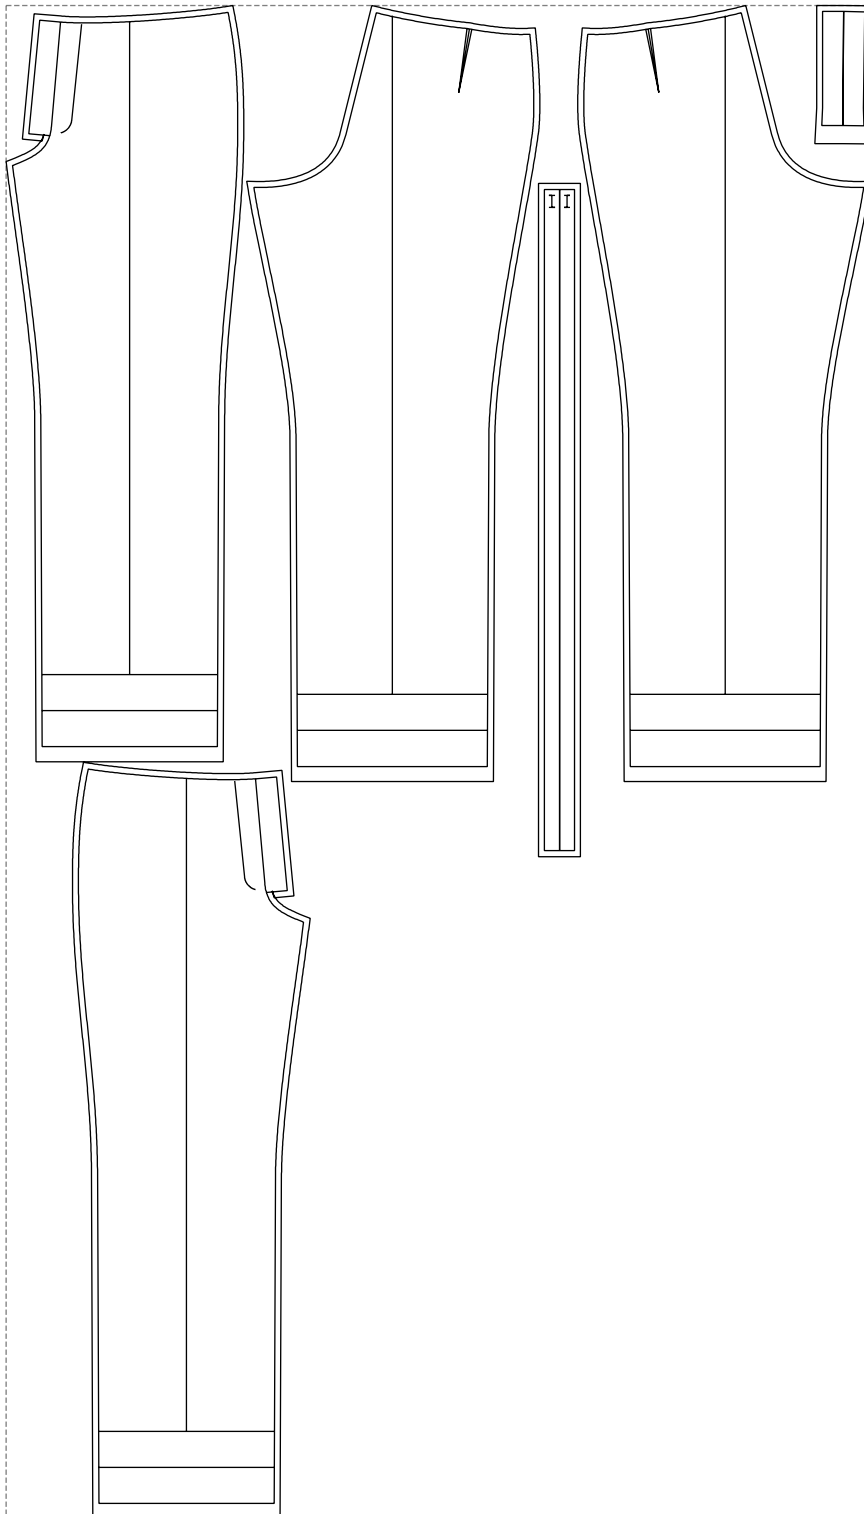

Not for print

Paper size: A4, size:925.80 x1291.50 mm

Example

size:1438.80 x2518.03 mm

Maneken =1 ver.0

rz_1=170

rz_16=116

rz_17=100

rz_18=98.8

rz_19=124

rz_20=121

.
.
.