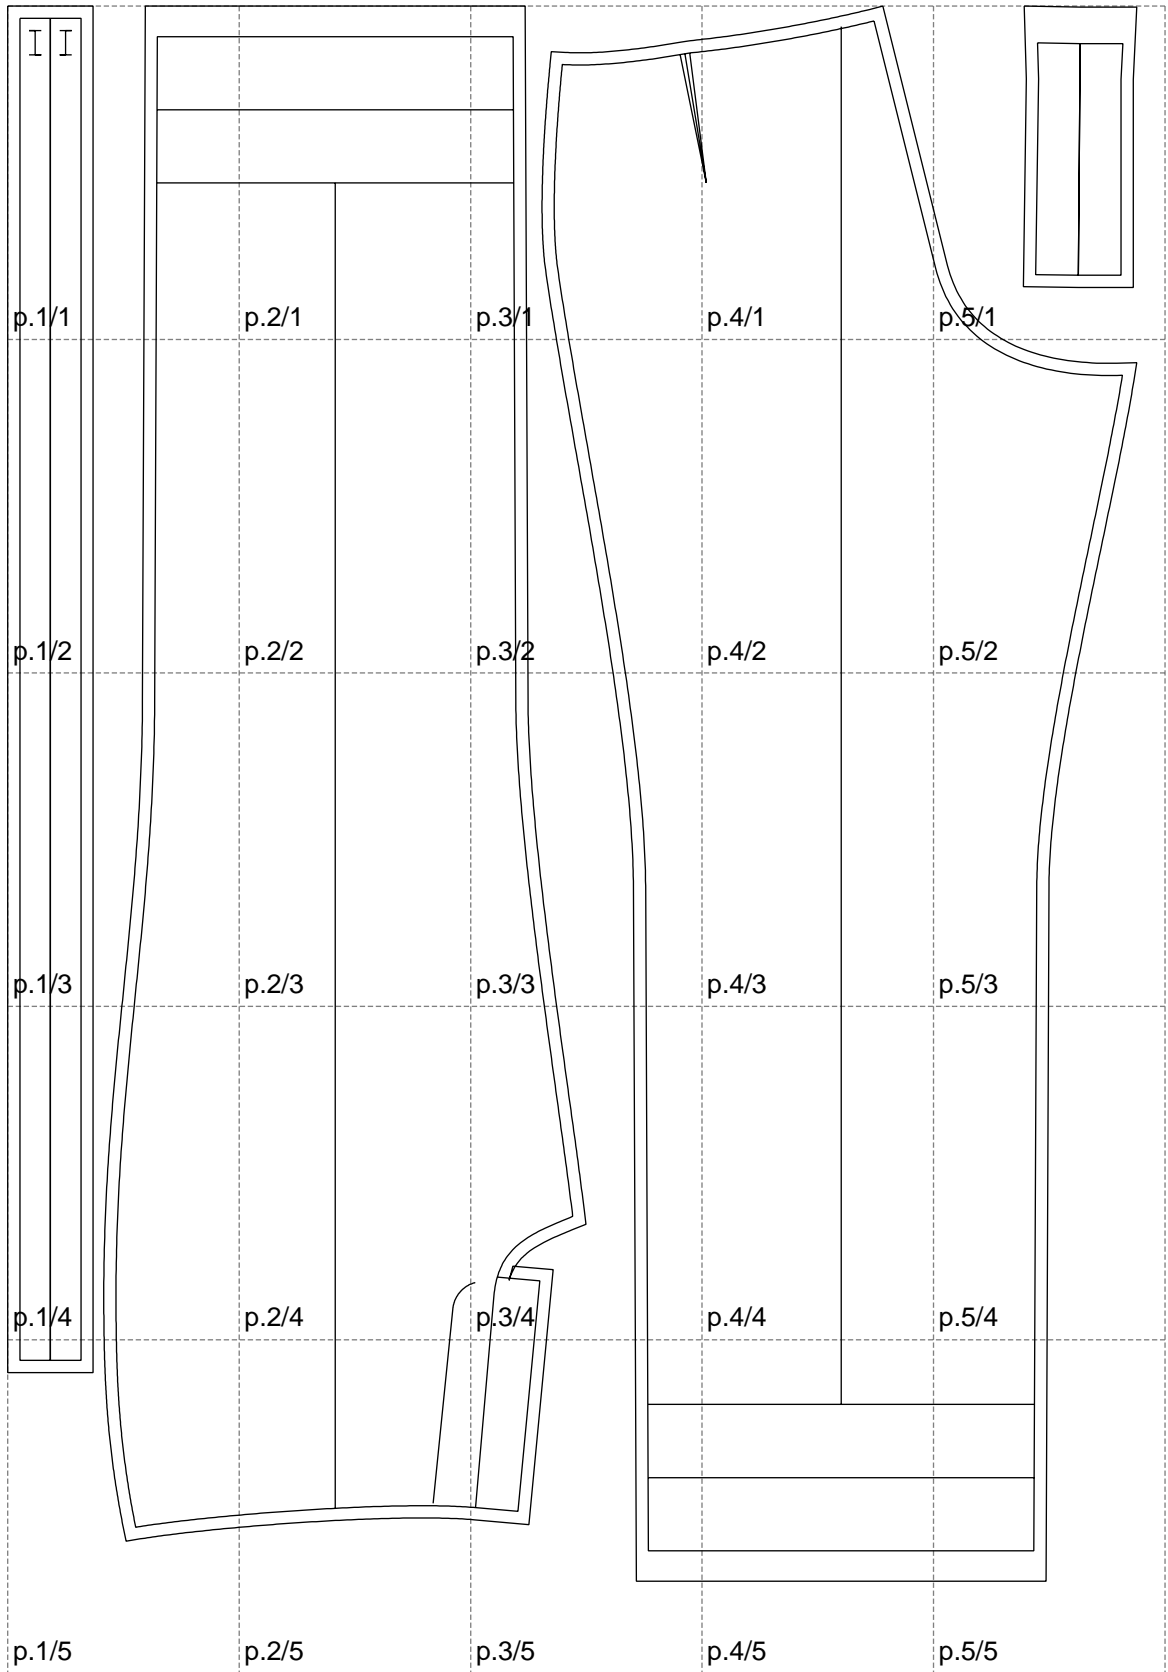

Not for print

Paper size: A4, size:925.80 x1291.50 mm

Example

size:1438.80 x2518.03 mm

Maneken =1 ver.0

rz_1=170

rz_16=116

rz_17=100

rz_18=98.8

rz_19=124

rz_20=121

.
.
.