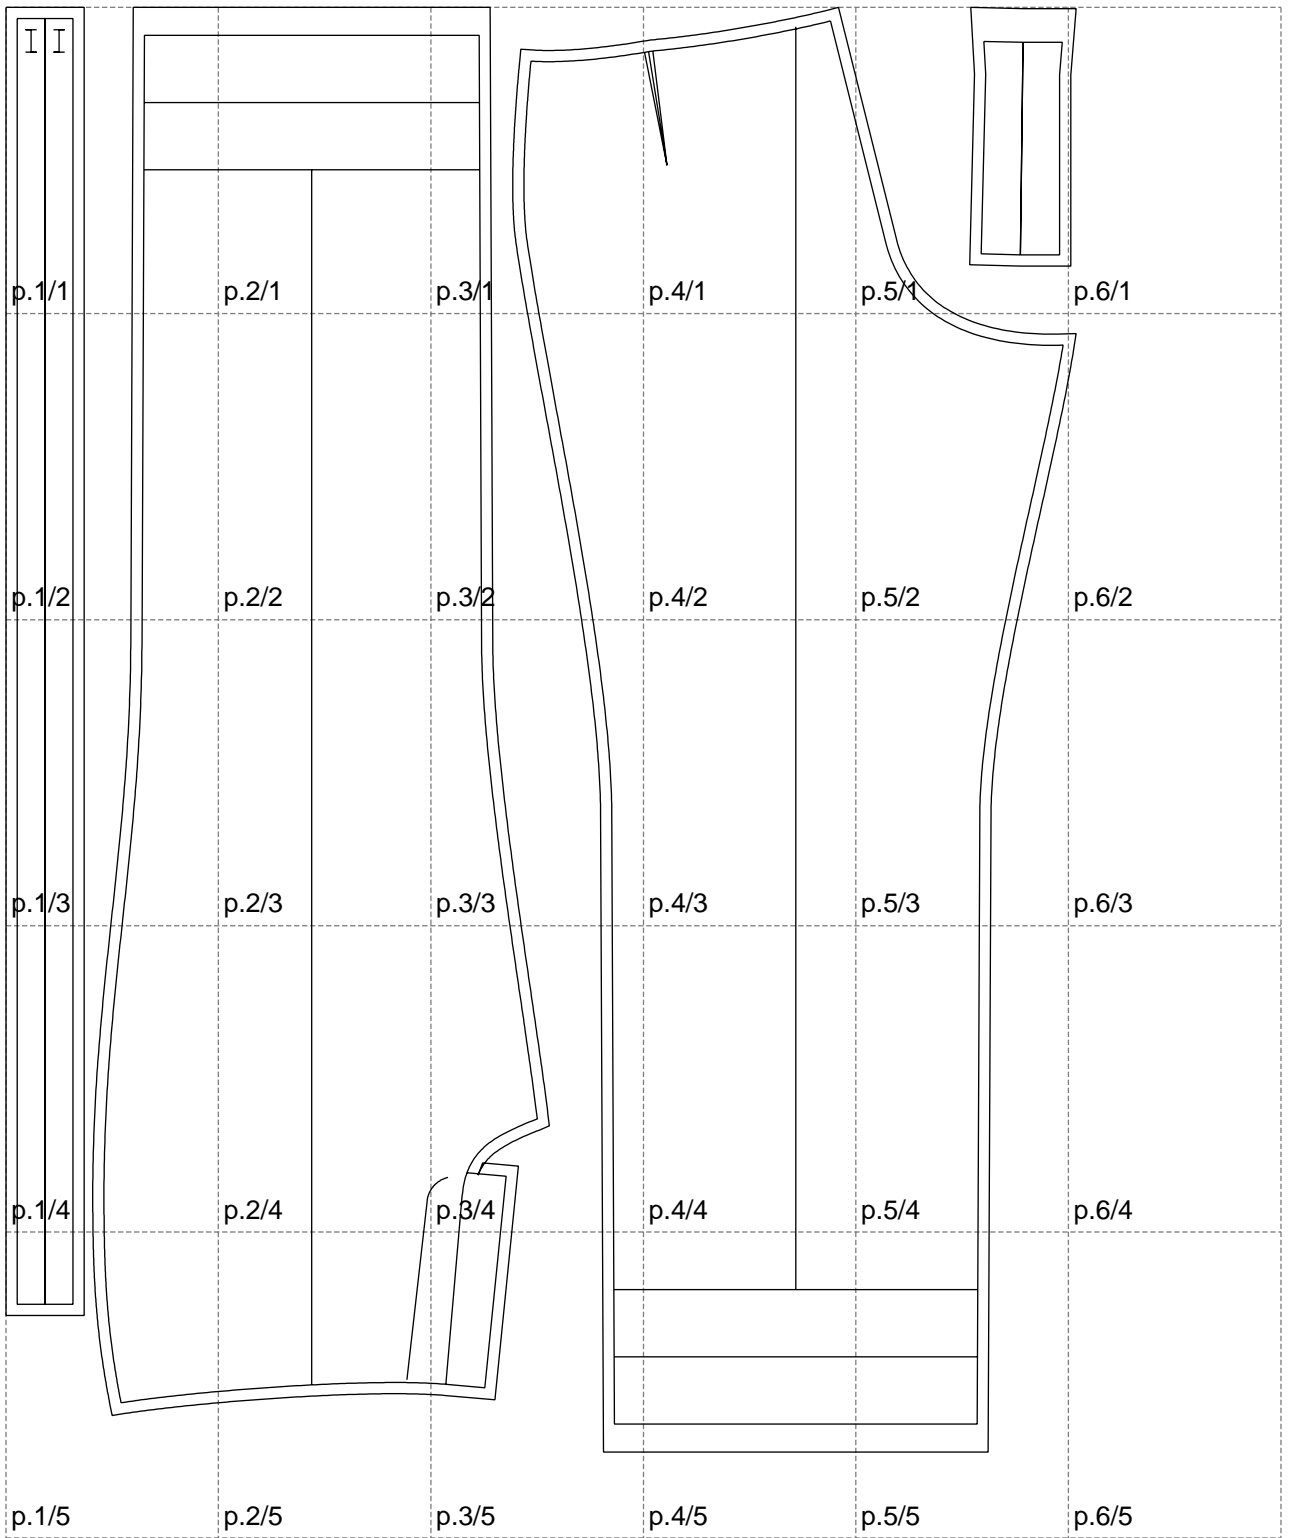

Not for print

Paper size: A4, size:956.00 x1290.20 mm

Example

size:1488.99 x2515.72 mm

Maneken =1 ver.0

rz_1=170

rz_16=120

rz_17=104

rz_18=103.6

rz_19=128

rz_20=125.1

.
.
.