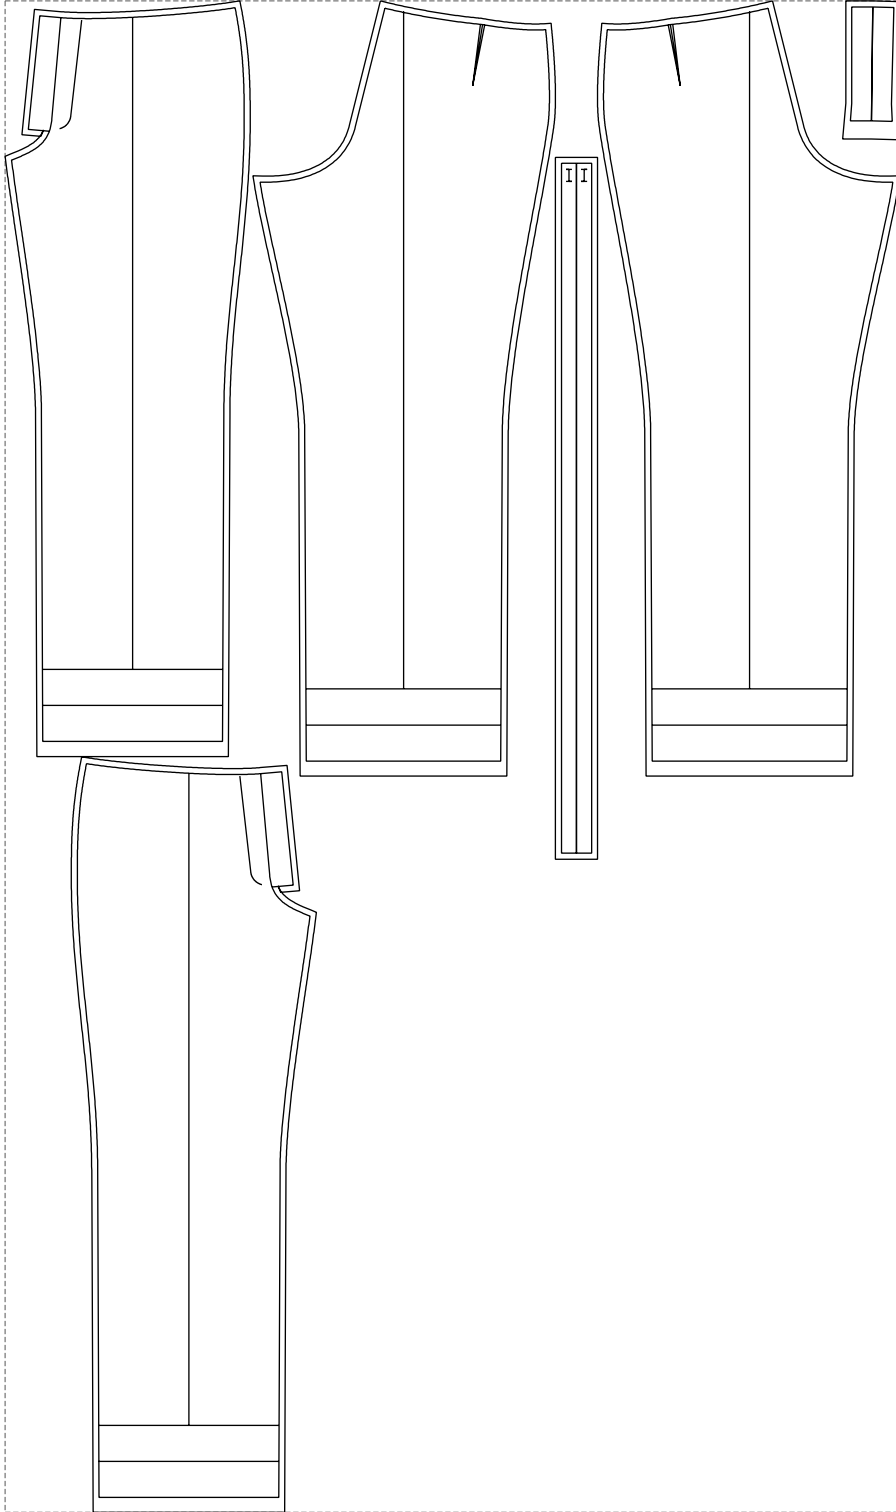

Not for print

Paper size: A4, size:956.00 x1290.20 mm

Example

size:1488.99 x2515.72 mm

Maneken =1 ver.0

rz_1=170

rz_16=120

rz_17=104

rz_18=103.6

rz_19=128

rz_20=125.1

.
.
.