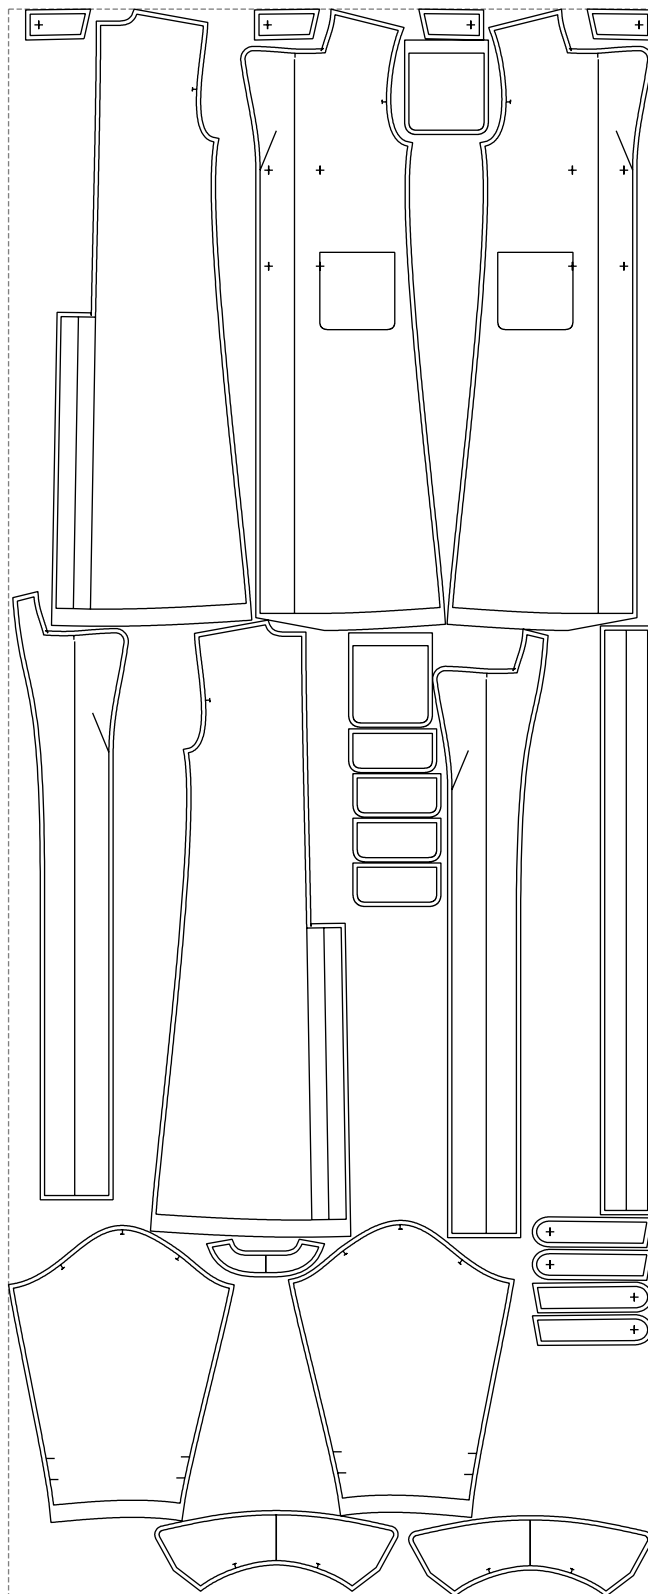

Not for print

Paper size: A4, size:1399.00 x3746.81 mm

Example

size:1499.00 x3698.25 mm

Maneken =1 ver.0

rz_1=170

rz_16=88

rz_17=75.6

rz_18=67.6

rz_19=96

rz_20=94.6

.
.
.