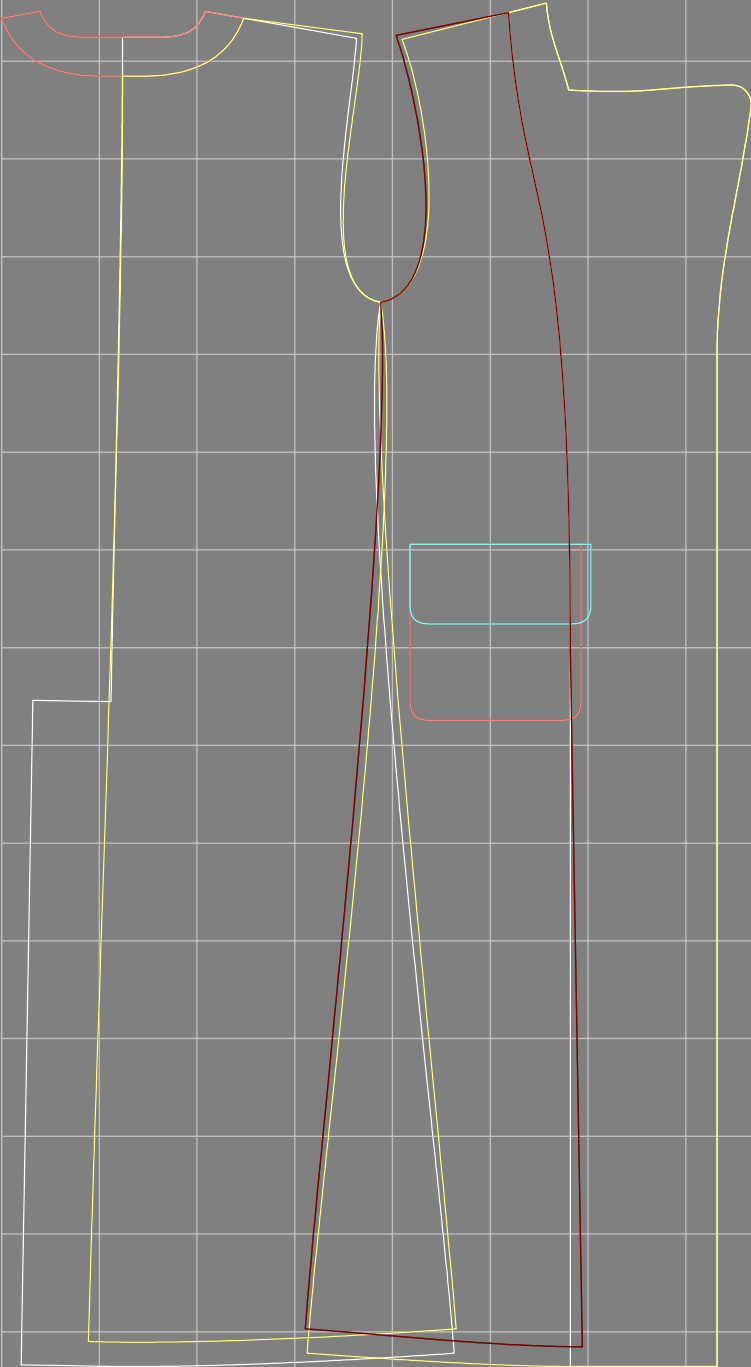

Not for print

Paper size: A4, size:1399.00 x3746.81 mm

Example

size:1499.00 x3698.25 mm

Maneken =1 ver.0

rz_1=170

rz_16=88

rz_17=75.6

rz_18=67.6

rz_19=96

rz_20=94.6

.
.
.