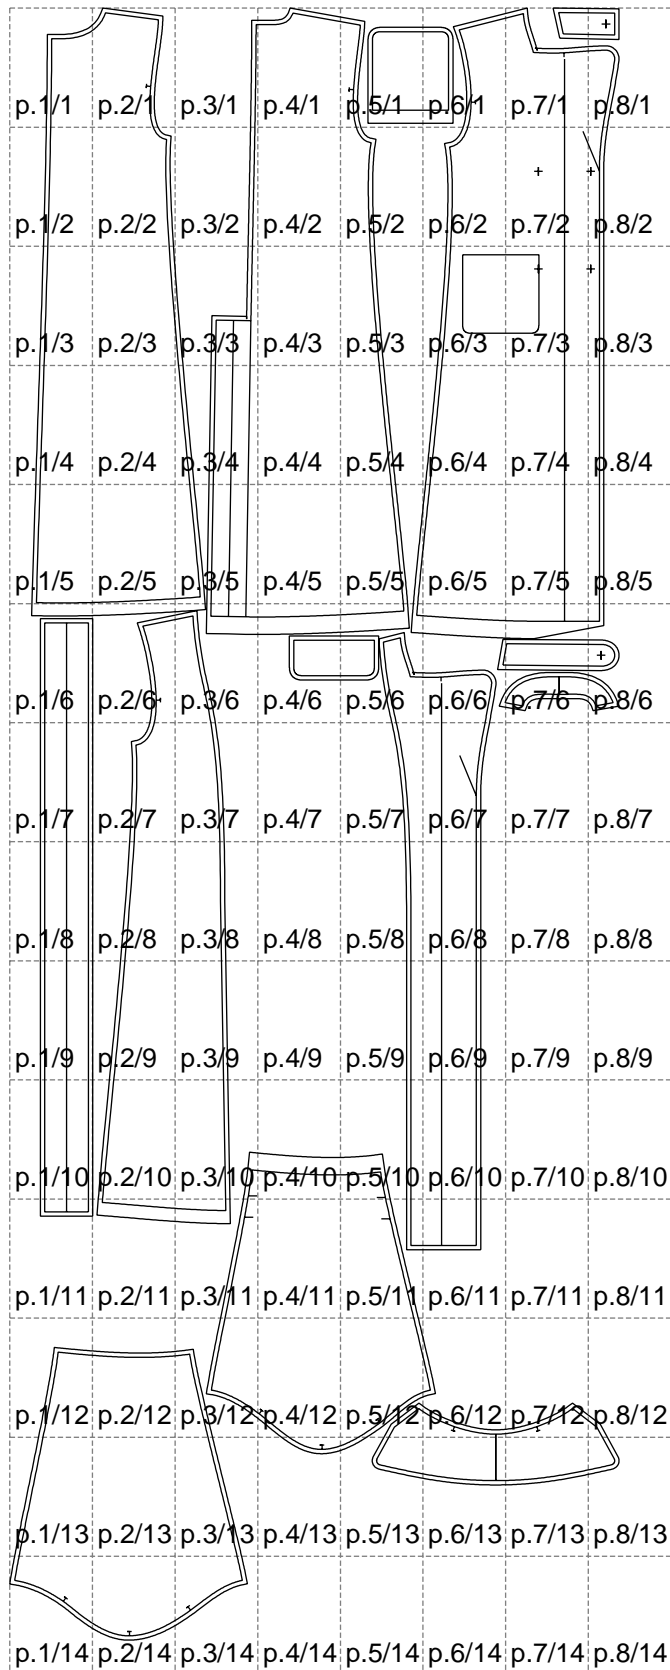

Not for print

Paper size: A4, size:1399.00 x3746.81 mm

Example

size:1499.00 x3698.25 mm

Maneken =1 ver.0

rz_1=170

rz_16=88

rz_17=75.6

rz_18=67.6

rz_19=96

rz_20=94.6

.
.
.