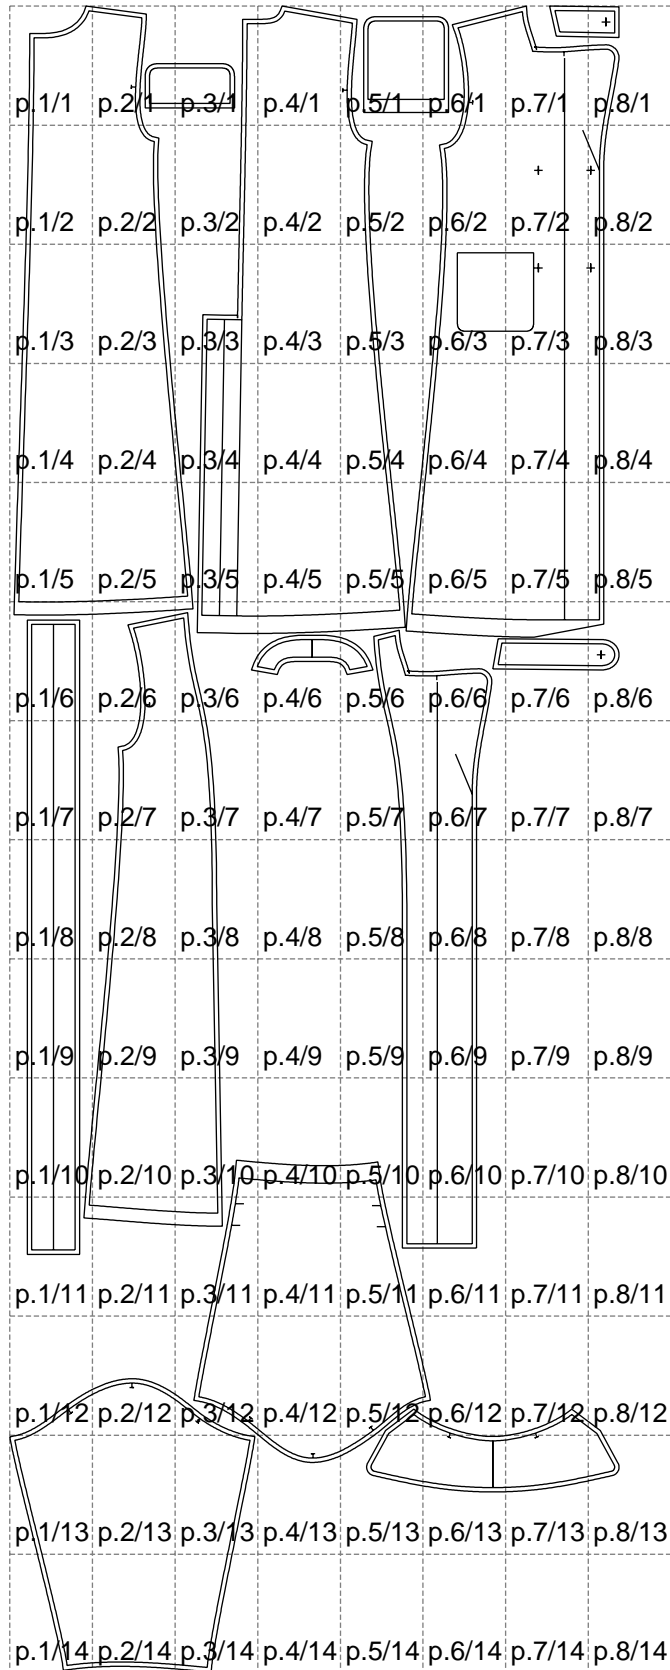

Not for print

Paper size: A4, size:1399.00 x3825.09 mm

Example

size:1499.00 x3744.20 mm

Maneken =1 ver.0

rz_1=170

rz_16=92

rz_17=78.8

rz_18=71.8

rz_19=100

rz_20=98.1

.
.
.