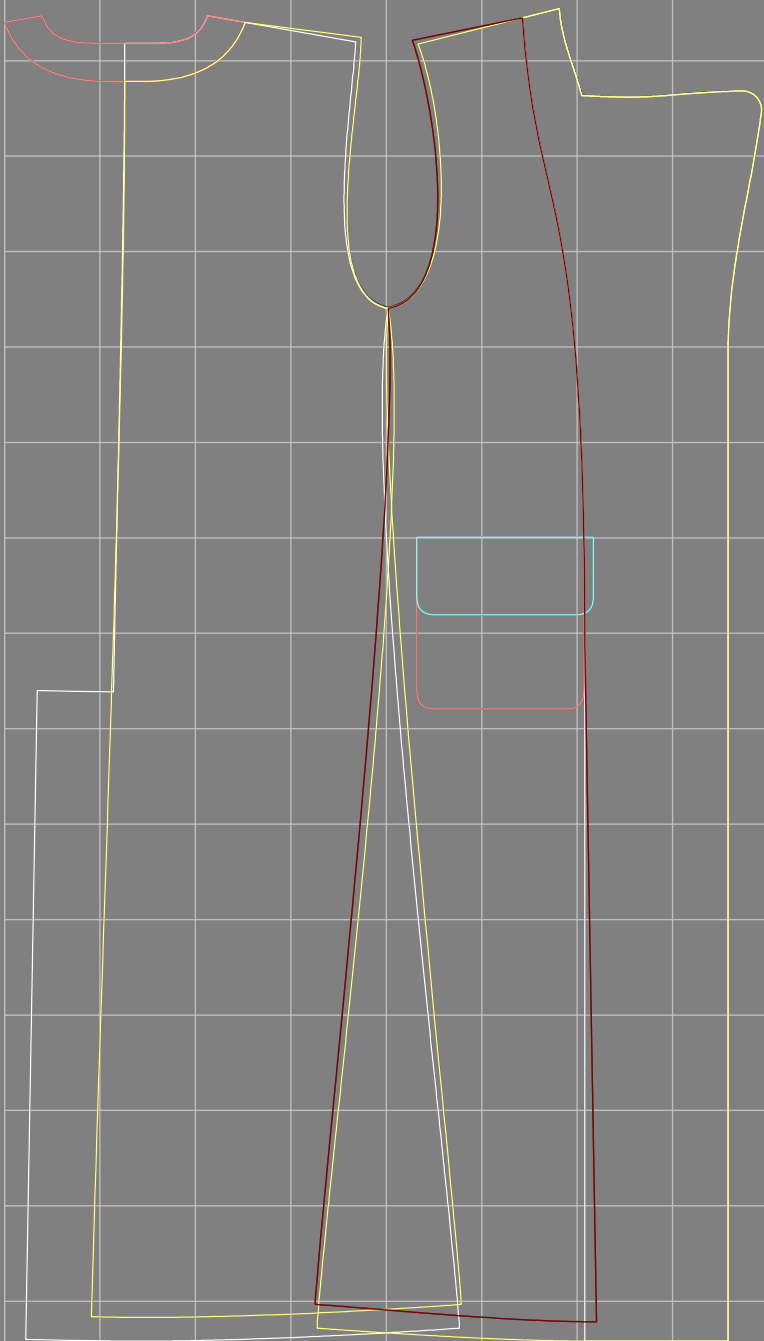

Not for print

Paper size: A4, size:1399.00 x3825.09 mm

Example

size:1499.00 x3744.20 mm

Maneken =1 ver.0

rz_1=170

rz_16=92

rz_17=78.8

rz_18=71.8

rz_19=100

rz_20=98.1

.
.
.