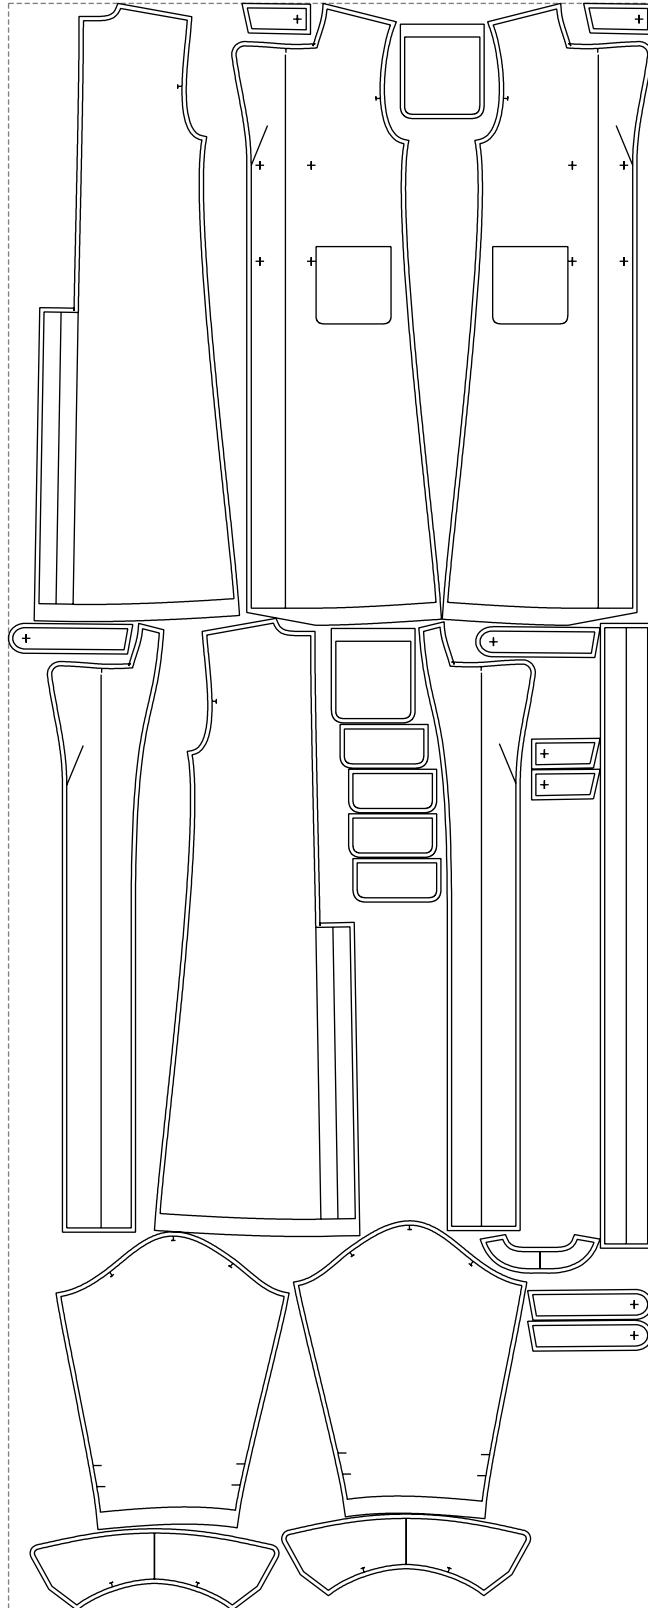

Not for print

Paper size: A4, size:1399.00 x3825.09 mm

Example

size:1499.00 x3744.20 mm

Maneken =1 ver.0

rz_1=170

rz_16=92

rz_17=78.8

rz_18=71.8

rz_19=100

rz_20=98.1

.
.
.