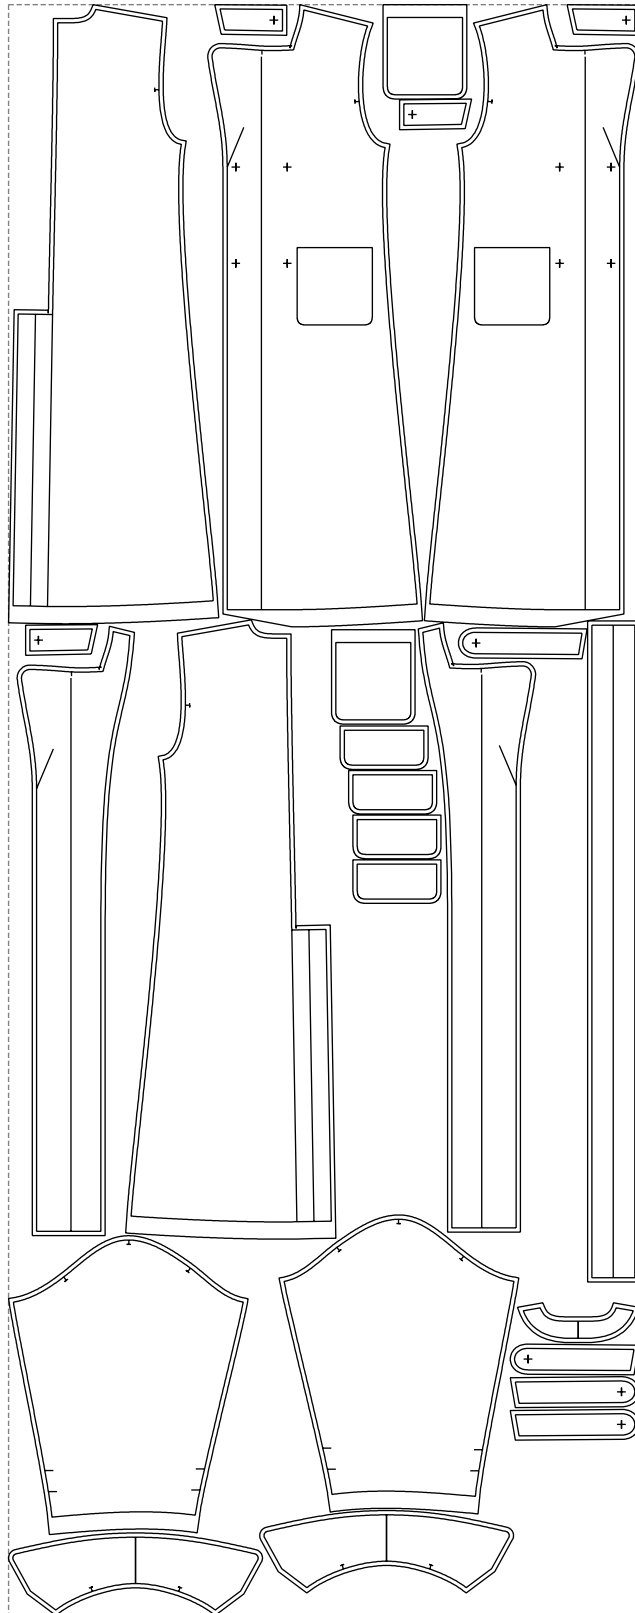

Not for print

Paper size: A4, size:1399.00 x3821.46 mm

# Example

size:1468.98 x3753.35 mm

Maneken =1 ver.0

rz\_1=170

rz\_16=96

rz\_17=82

rz\_18=76

rz\_19=104

rz\_20=101.8

---

. . . . .  
. . . . .  
. . . . .