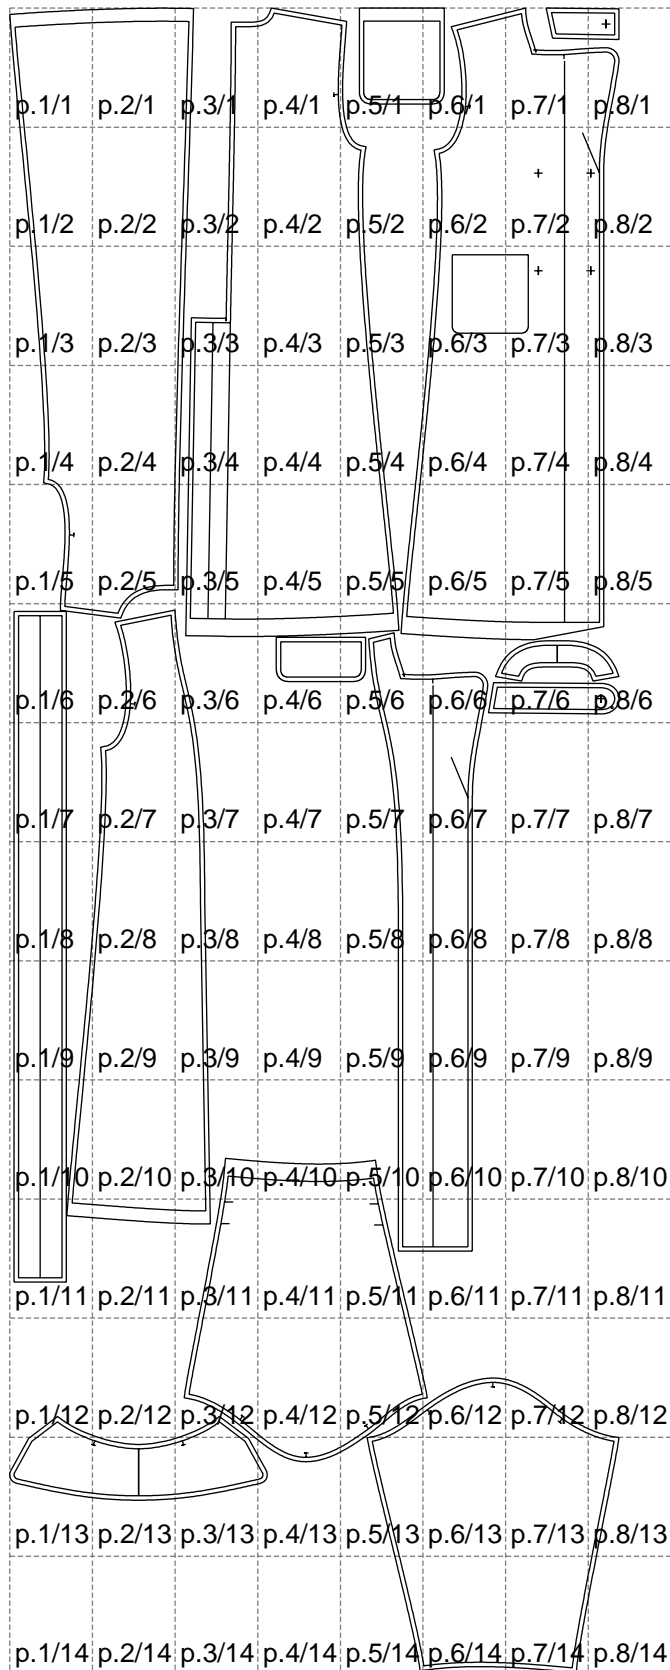

Not for print

Paper size: A4, size:1399.00 x3821.46 mm

# Example

size:1468.98 x3753.35 mm

Maneken =1 ver.0

rz\_1=170

rz\_16=96

rz\_17=82

rz\_18=76

rz\_19=104

rz\_20=101.8

---

. . . . .  
. . . . .  
. . . . .