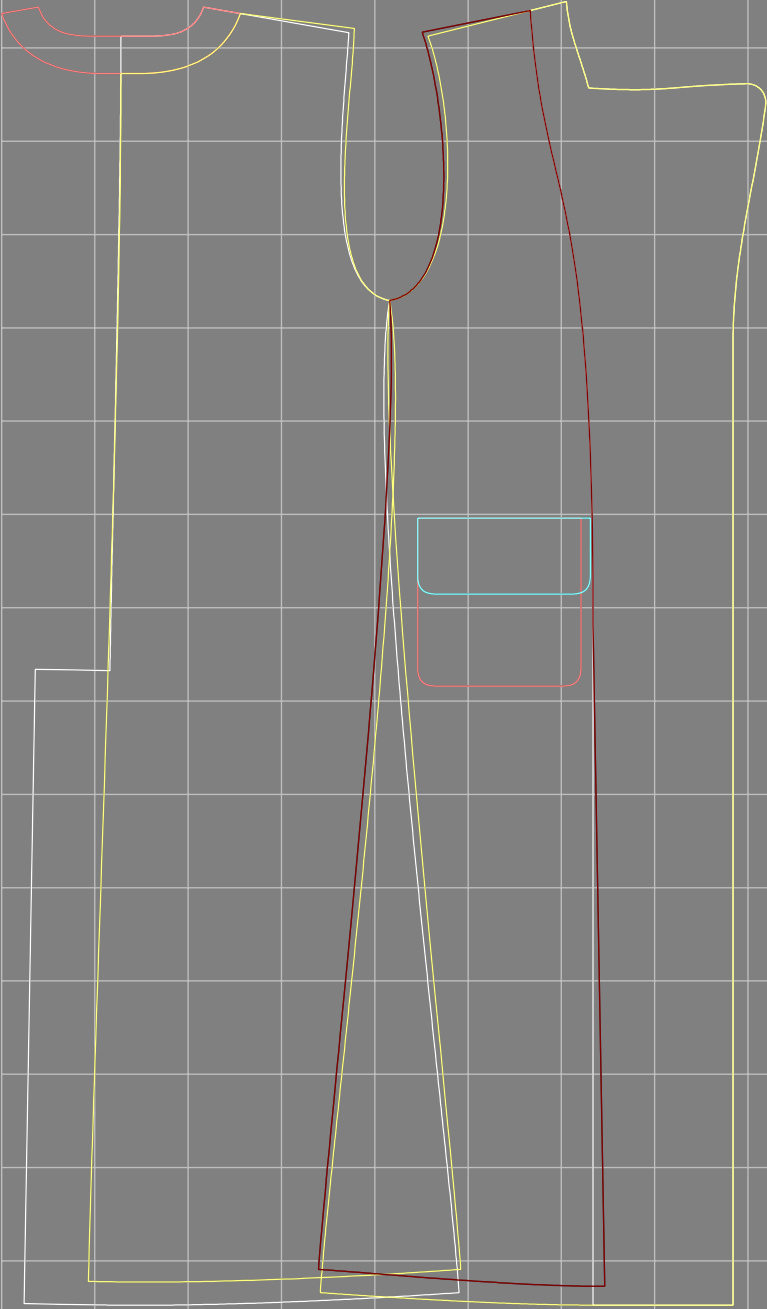

Not for print

Paper size: A4, size:1399.00 x3821.46 mm

# Example

size:1468.98 x3753.35 mm

Maneken =1 ver.0

rz\_1=170

rz\_16=96

rz\_17=82

rz\_18=76

rz\_19=104

rz\_20=101.8

---

. . . . .  
. . . . .  
. . . . .