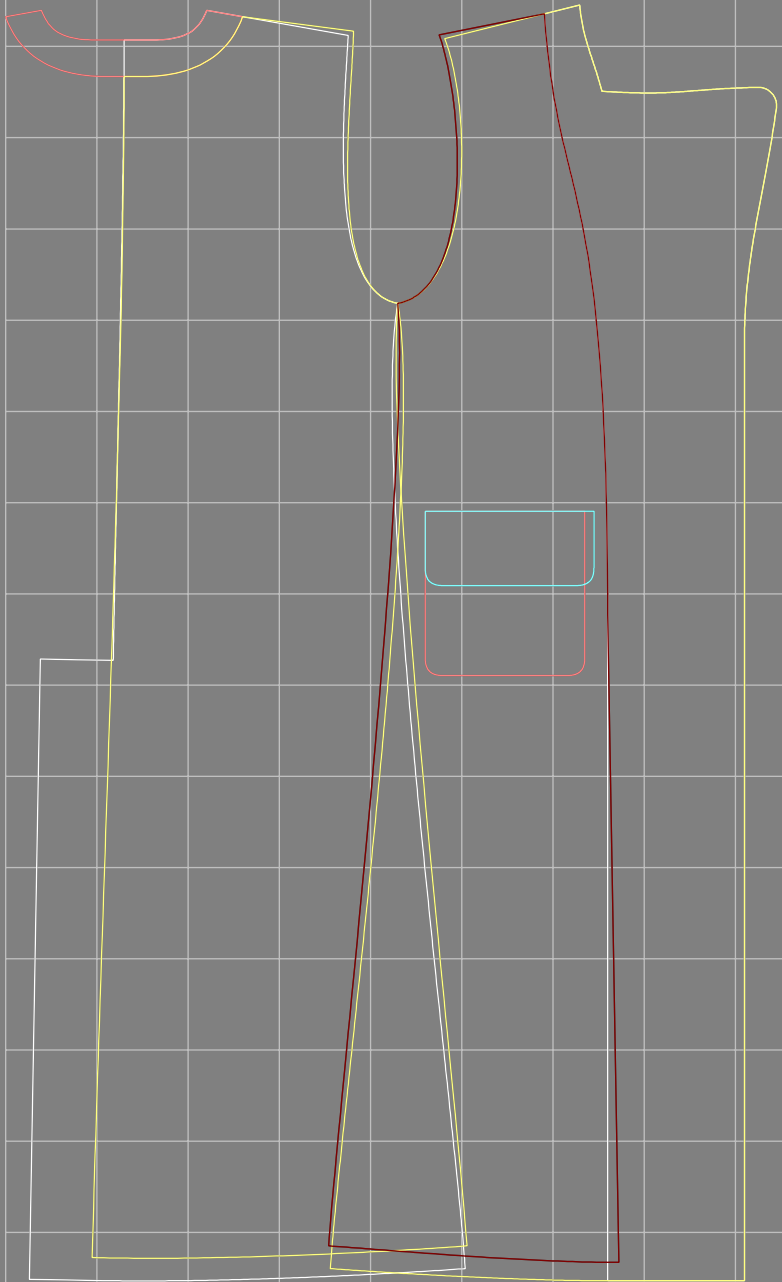

Not for print

Paper size: A4, size:1399.00 x3482.70 mm

Example

size:1499.00 x4106.36 mm

Maneken =1 ver.0

rz_1=170

rz_16=100

rz_17=85.4

rz_18=80.2

rz_19=108

rz_20=105.4

.
.
.