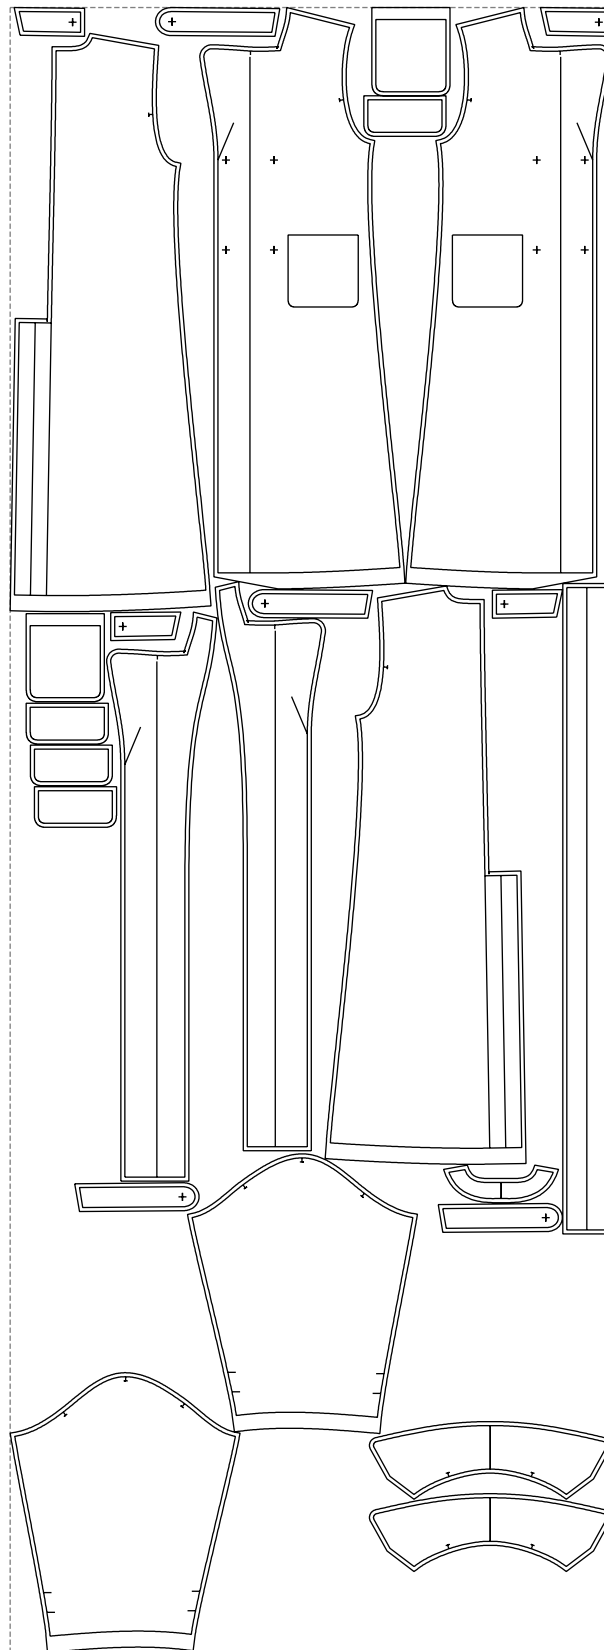

Not for print

Paper size: A4, size:1399.00 x3482.70 mm

Example

size:1499.00 x4106.36 mm

Maneken =1 ver.0

rz_1=170

rz_16=100

rz_17=85.4

rz_18=80.2

rz_19=108

rz_20=105.4

.
.
.