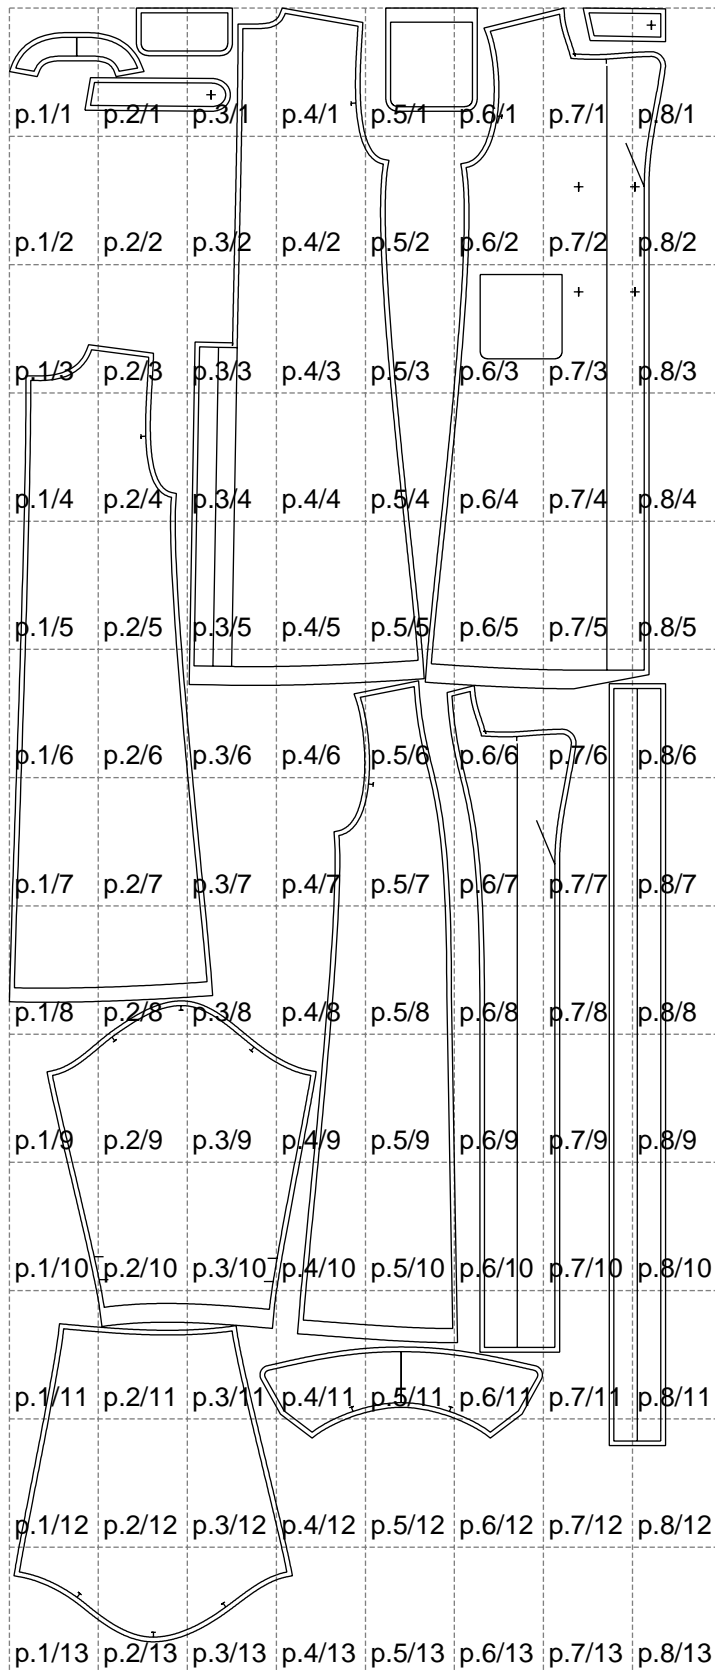

Not for print

Paper size: A4, size:1399.00 x3482.70 mm

Example

size:1499.00 x4106.36 mm

Maneken =1 ver.0

rz_1=170

rz_16=100

rz_17=85.4

rz_18=80.2

rz_19=108

rz_20=105.4

.
.
.