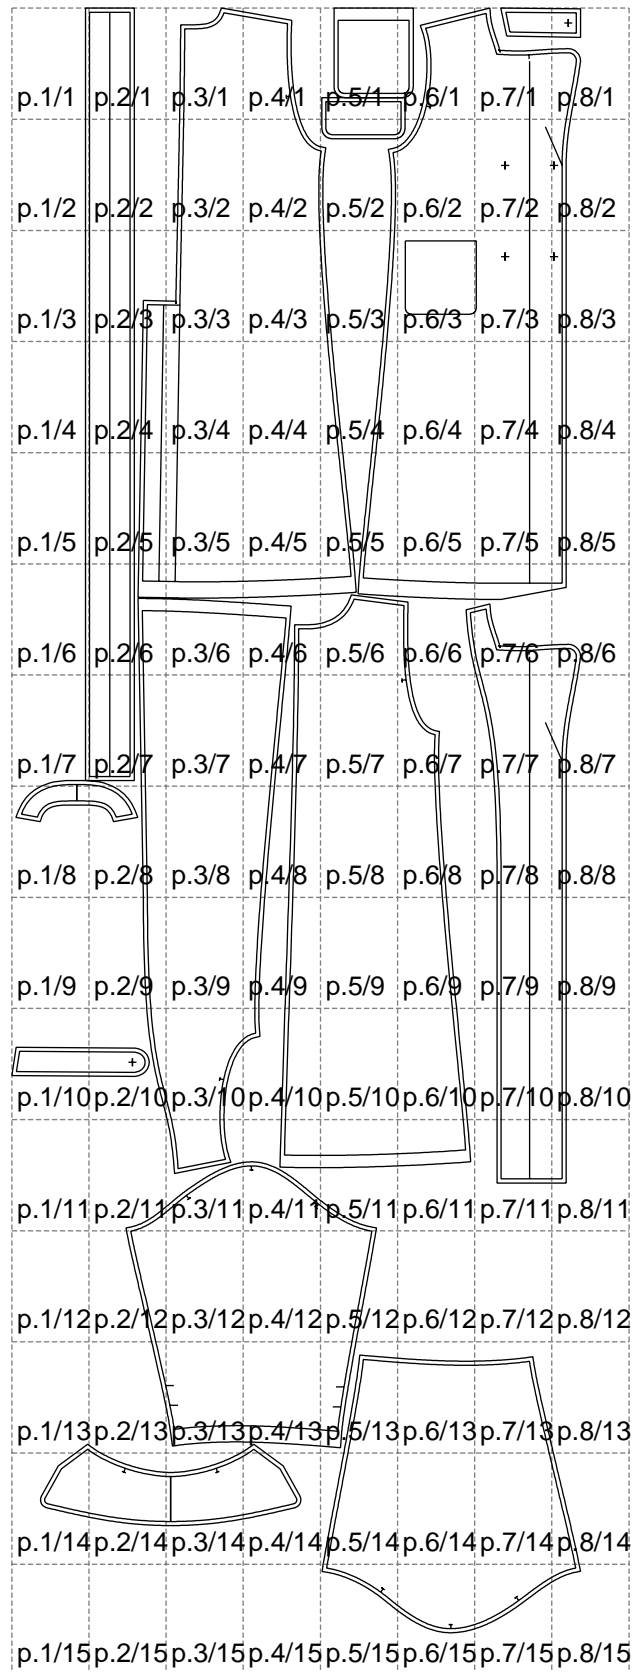

Not for print

Paper size: A4, size:1399.00 x3996.21 mm

Example

size:1499.00 x4361.45 mm

Maneken =1 ver.0

rz_1=170

rz_16=112

rz_17=96.2

rz_18=94

rz_19=120

rz_20=117

.
.
.