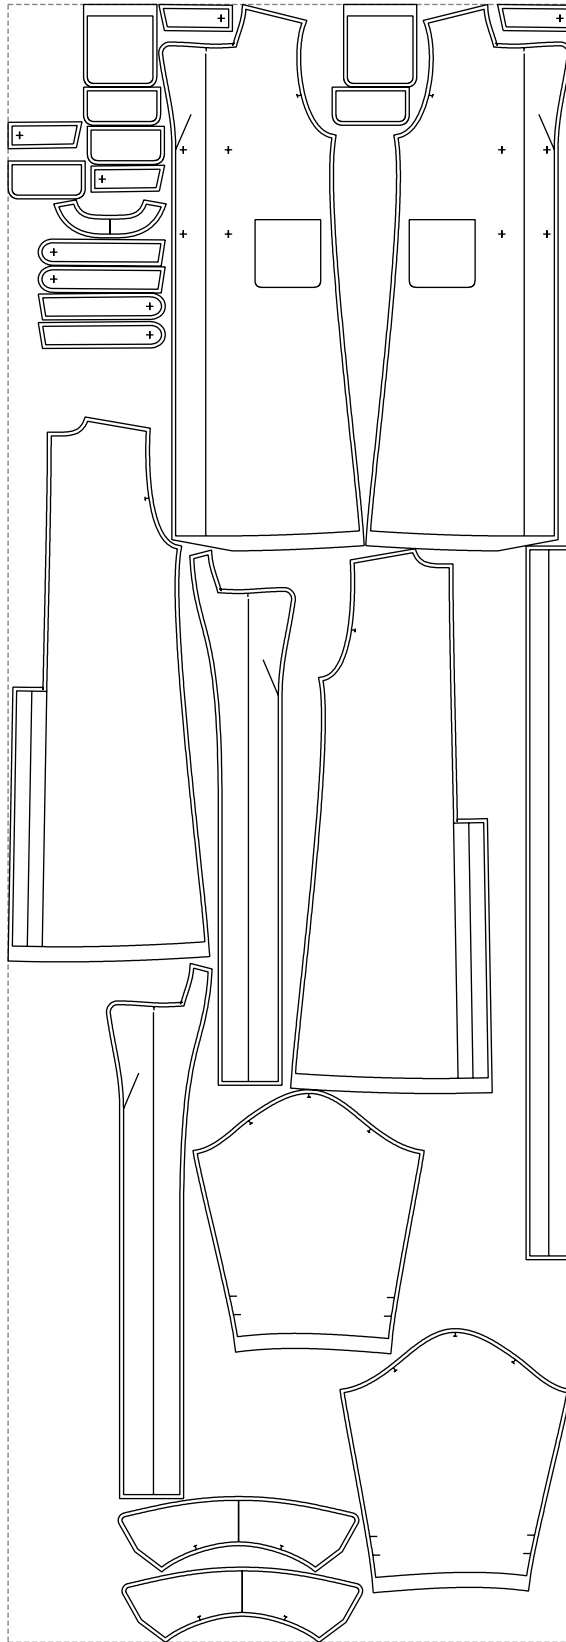

Not for print

Paper size: A4, size:1399.00 x3996.21 mm

Example

size:1499.00 x4361.45 mm

Maneken =1 ver.0

rz_1=170

rz_16=112

rz_17=96.2

rz_18=94

rz_19=120

rz_20=117

.
.
.