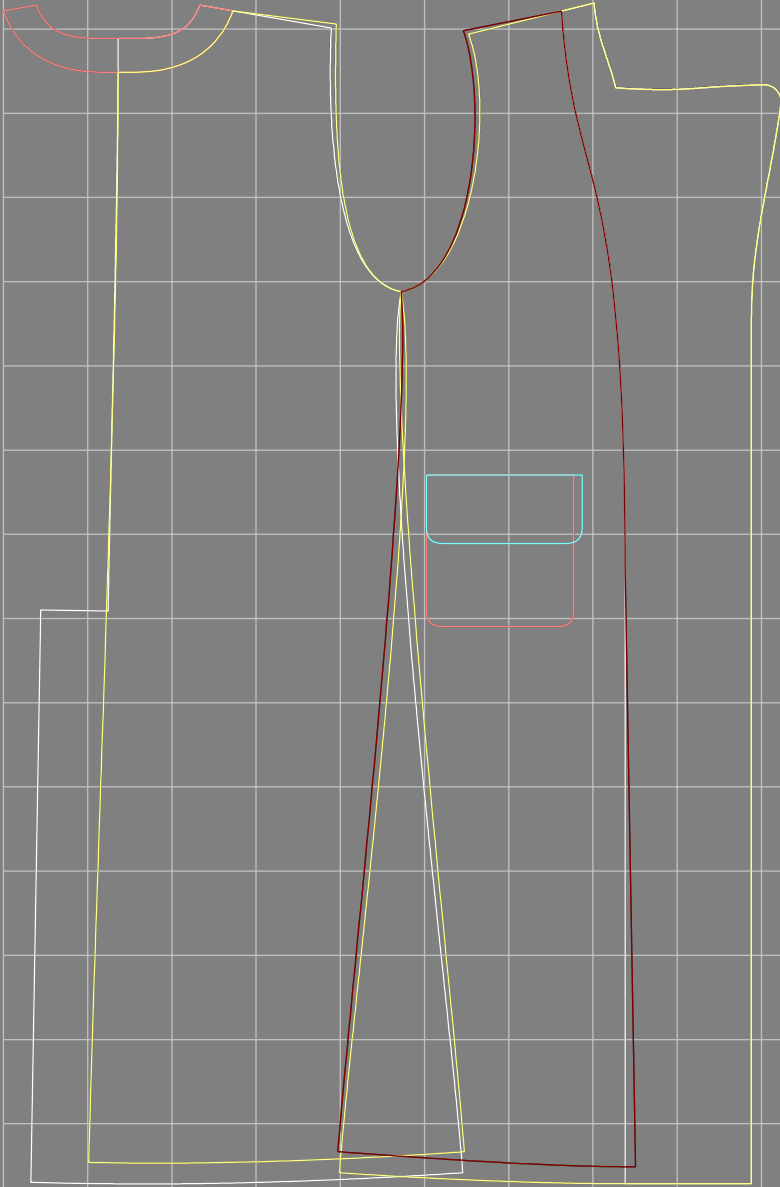

Not for print

Paper size: A4, size:1399.00 x3996.21 mm

Example

size:1499.00 x4361.45 mm

Maneken =1 ver.0

rz_1=170

rz_16=112

rz_17=96.2

rz_18=94

rz_19=120

rz_20=117

.
.
.