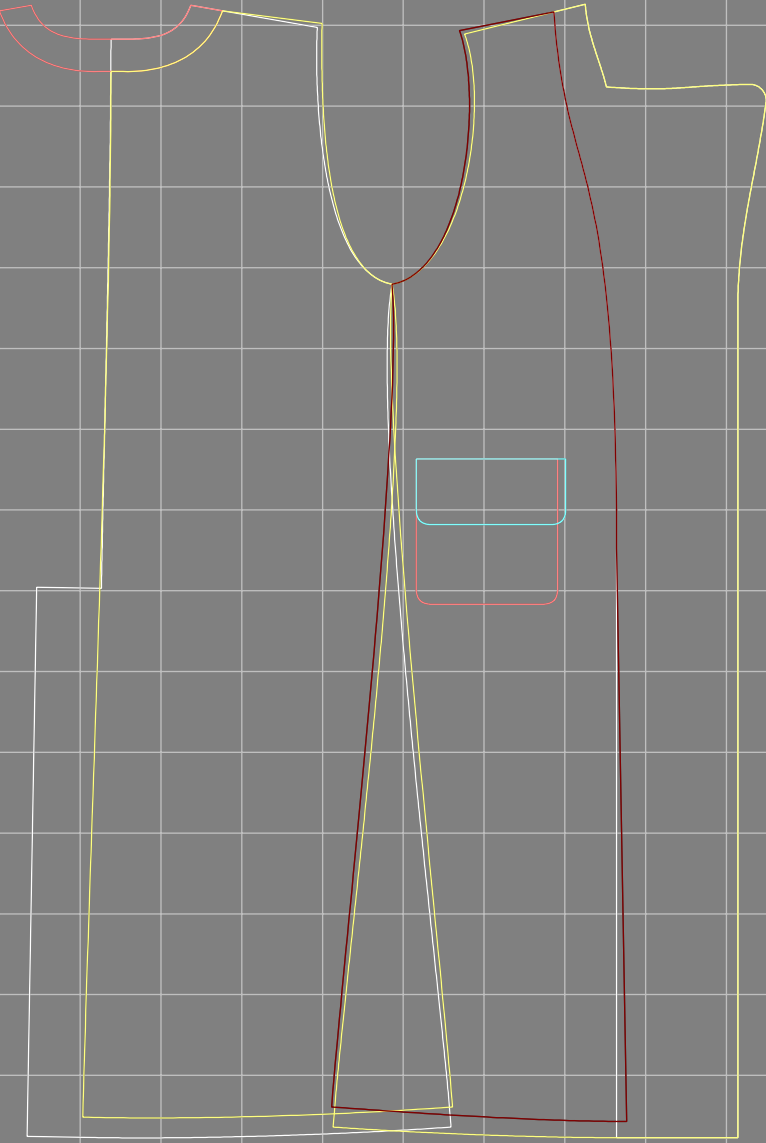

Not for print

Paper size: A4, size:1399.00 x4100.05 mm

Example

size:1499.00 x4418.25 mm

Maneken =1 ver.0

rz_1=170

rz_16=116

rz_17=100

rz_18=98.8

rz_19=124

rz_20=121

.
.
.