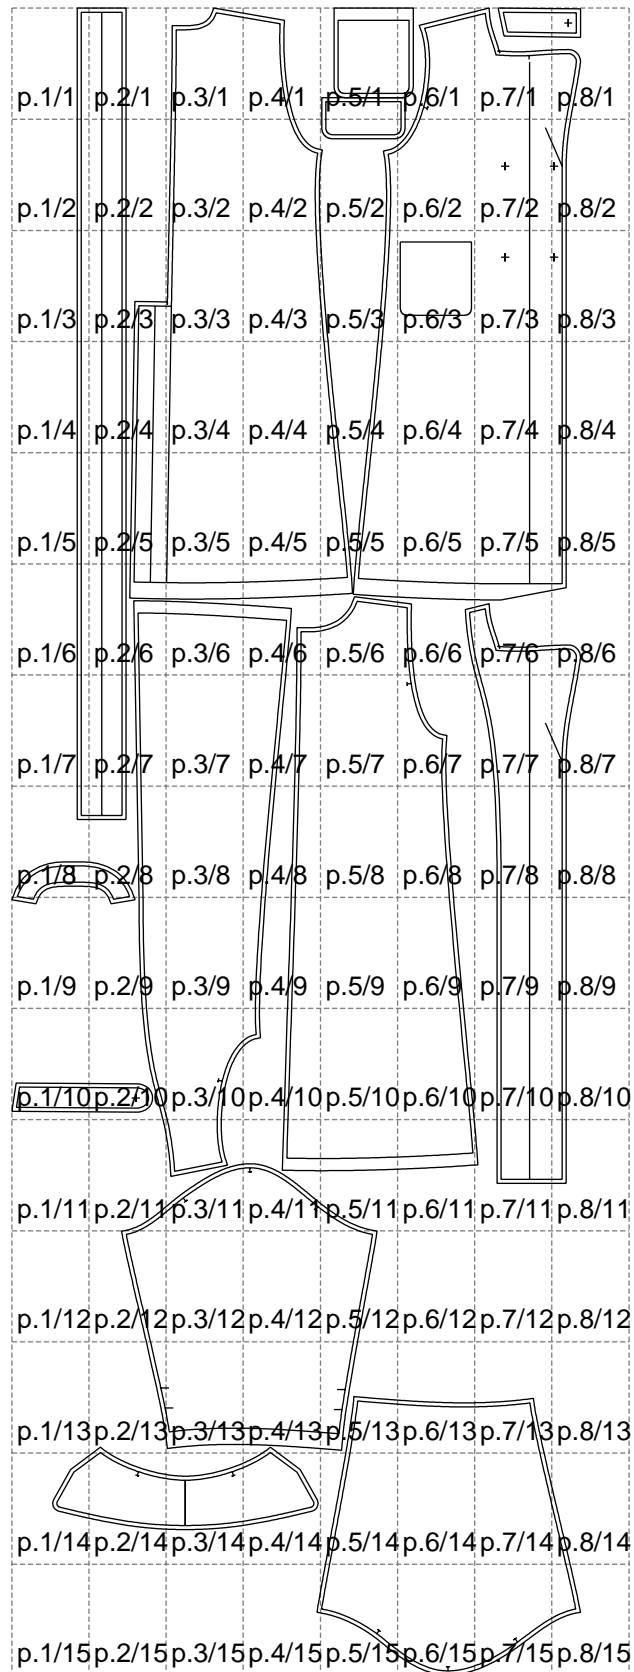

Not for print

Paper size: A4, size:1399.00 x4100.05 mm

Example

size:1499.00 x4418.25 mm

Maneken =1 ver.0

rz_1=170

rz_16=116

rz_17=100

rz_18=98.8

rz_19=124

rz_20=121

.
.
.