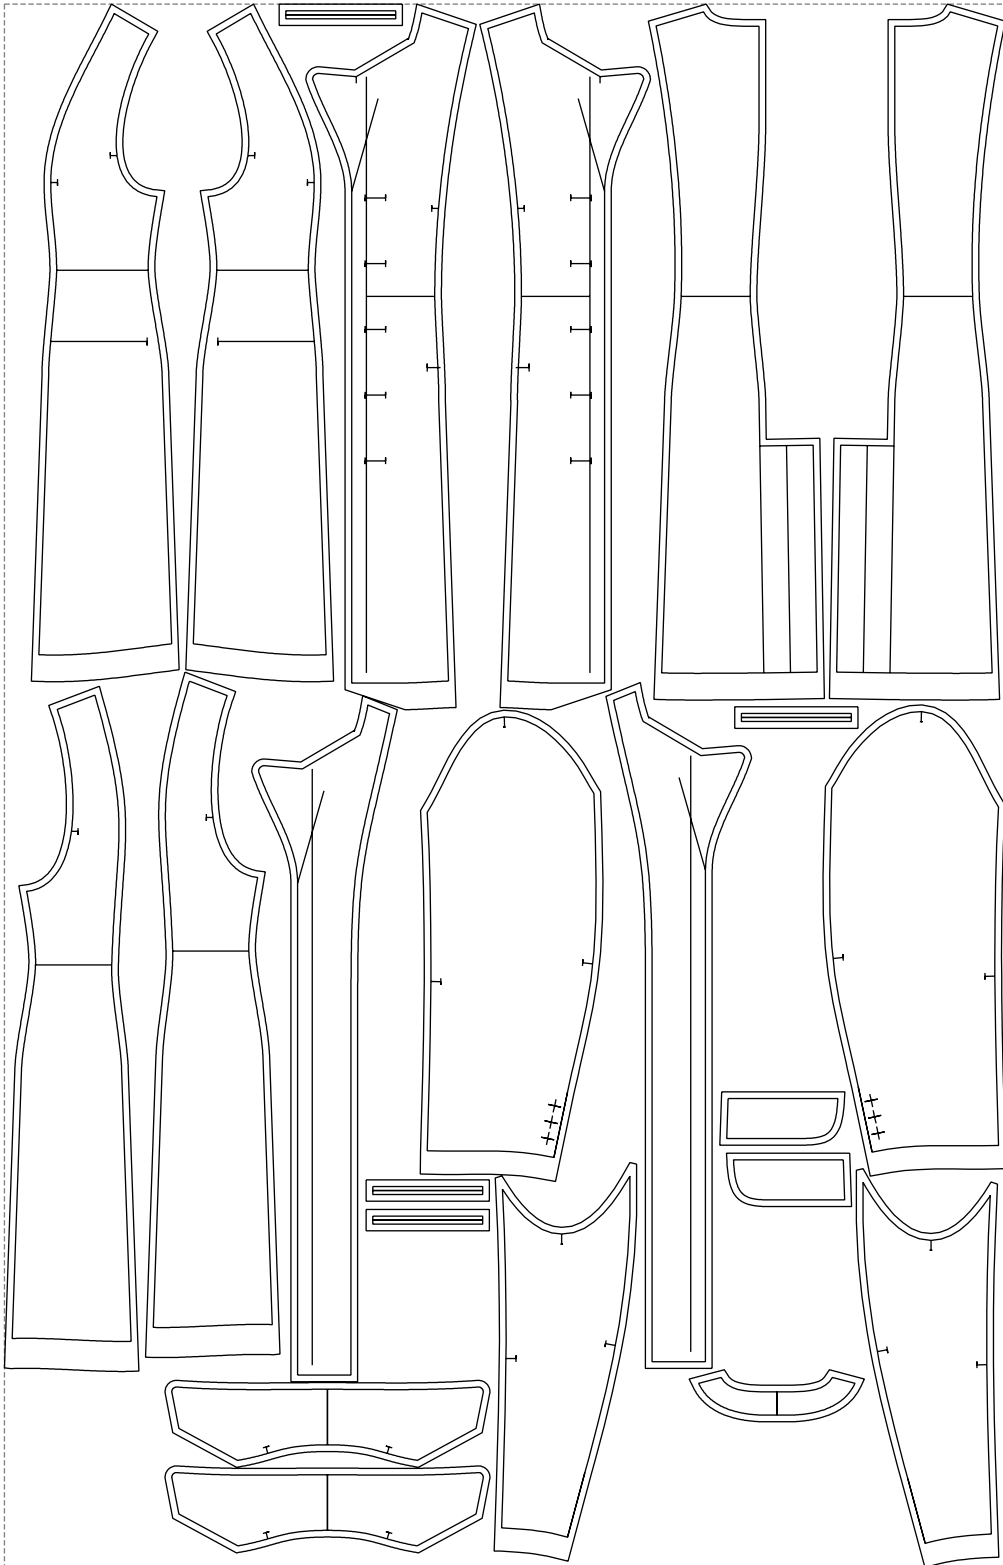

Not for print

Paper size: A4, size:1328.64 x1268.01 mm

# Example

size:1499.00 x2341.81 mm

Maneken =1 ver.0

rz\_1=170

rz\_16=92

rz\_17=78.8

rz\_18=71.8

rz\_19=100

rz\_20=98.1

---

. . . . .  
. . . . .  
. . . . .