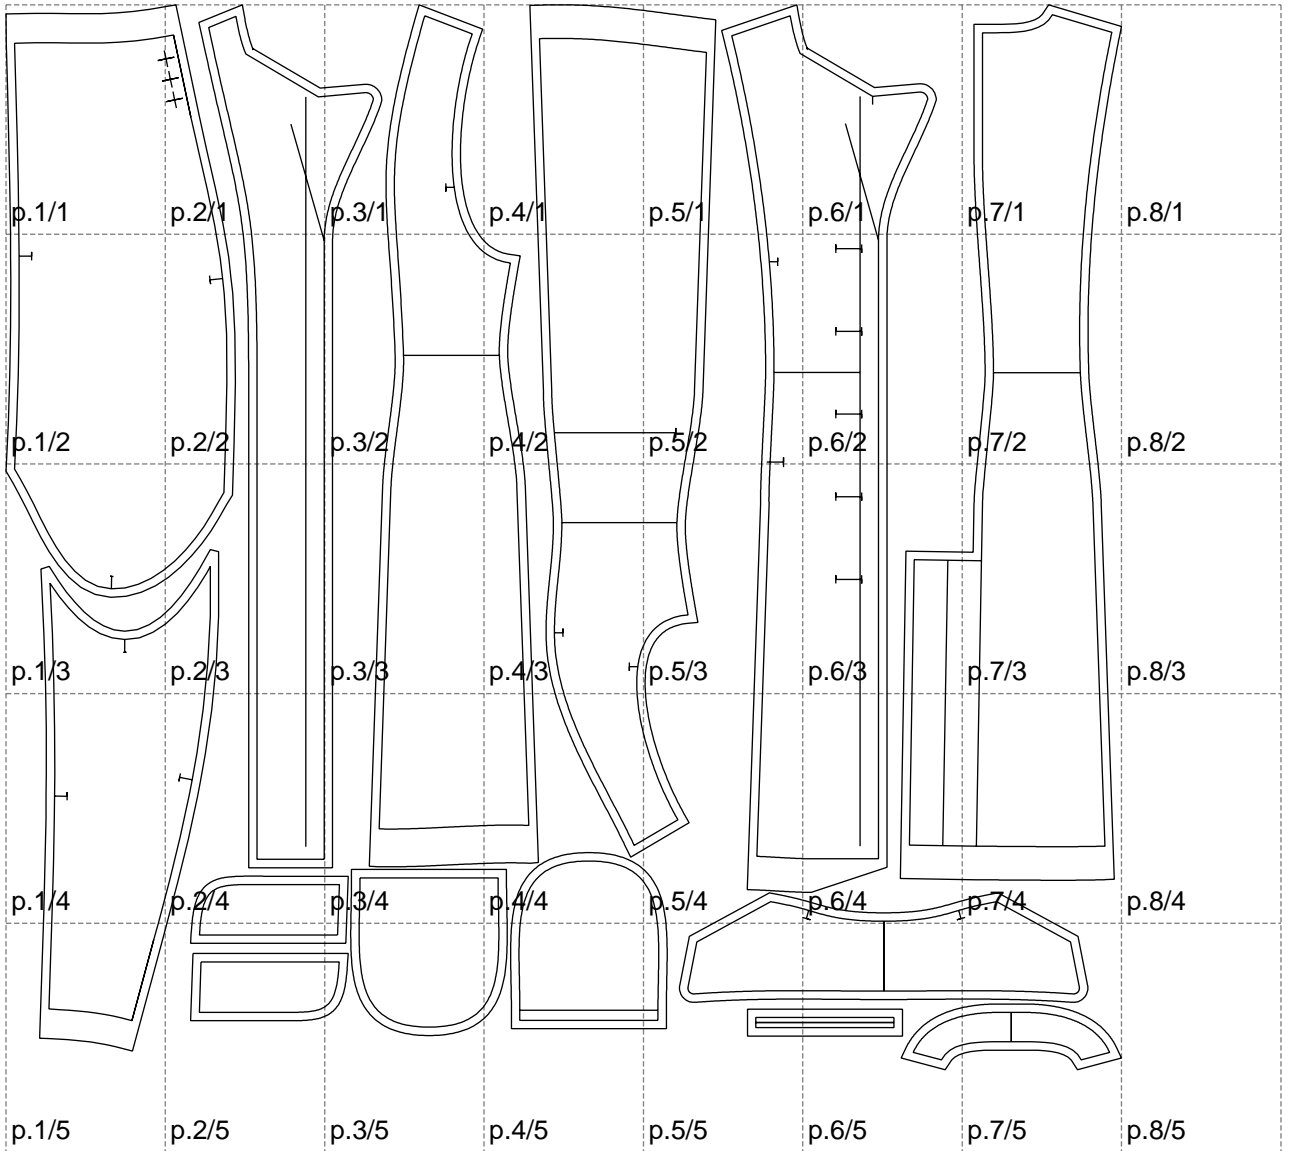

Not for print

Paper size: A4, size:1328.64 x1268.01 mm

# Example

size:1499.00 x2341.81 mm

Maneken =1 ver.0

rz\_1=170

rz\_16=92

rz\_17=78.8

rz\_18=71.8

rz\_19=100

rz\_20=98.1

---

. . . . .  
. . . . .  
. . . . .