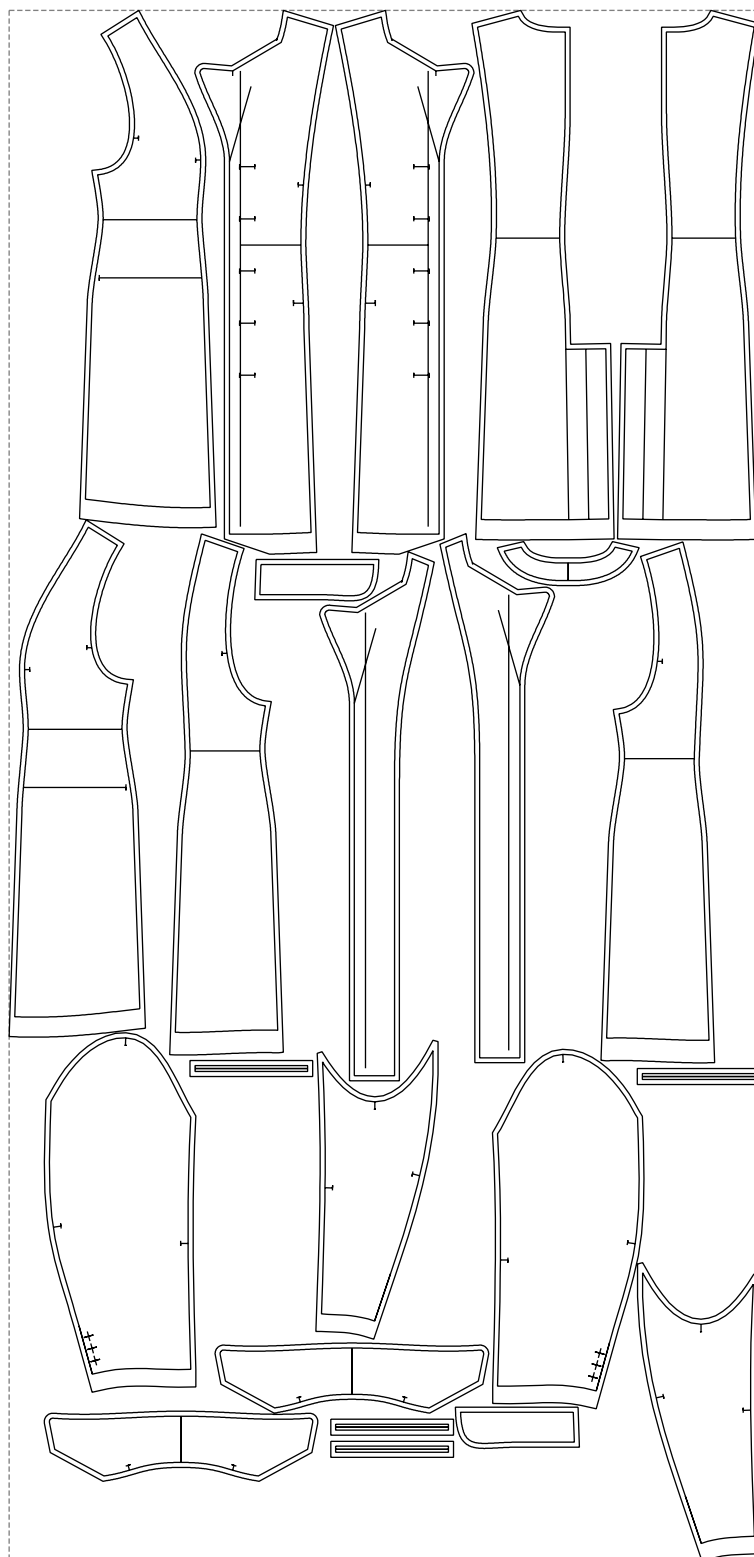

Not for print

Paper size: A4, size:1399.00 x1663.43 mm

# Example

size:1499.00 x3097.47 mm

Maneken =1 ver.0

rz\_1=170

rz\_16=116

rz\_17=100

rz\_18=98.8

rz\_19=124

rz\_20=121

---

. . . . .  
. . . . .  
. . . . .