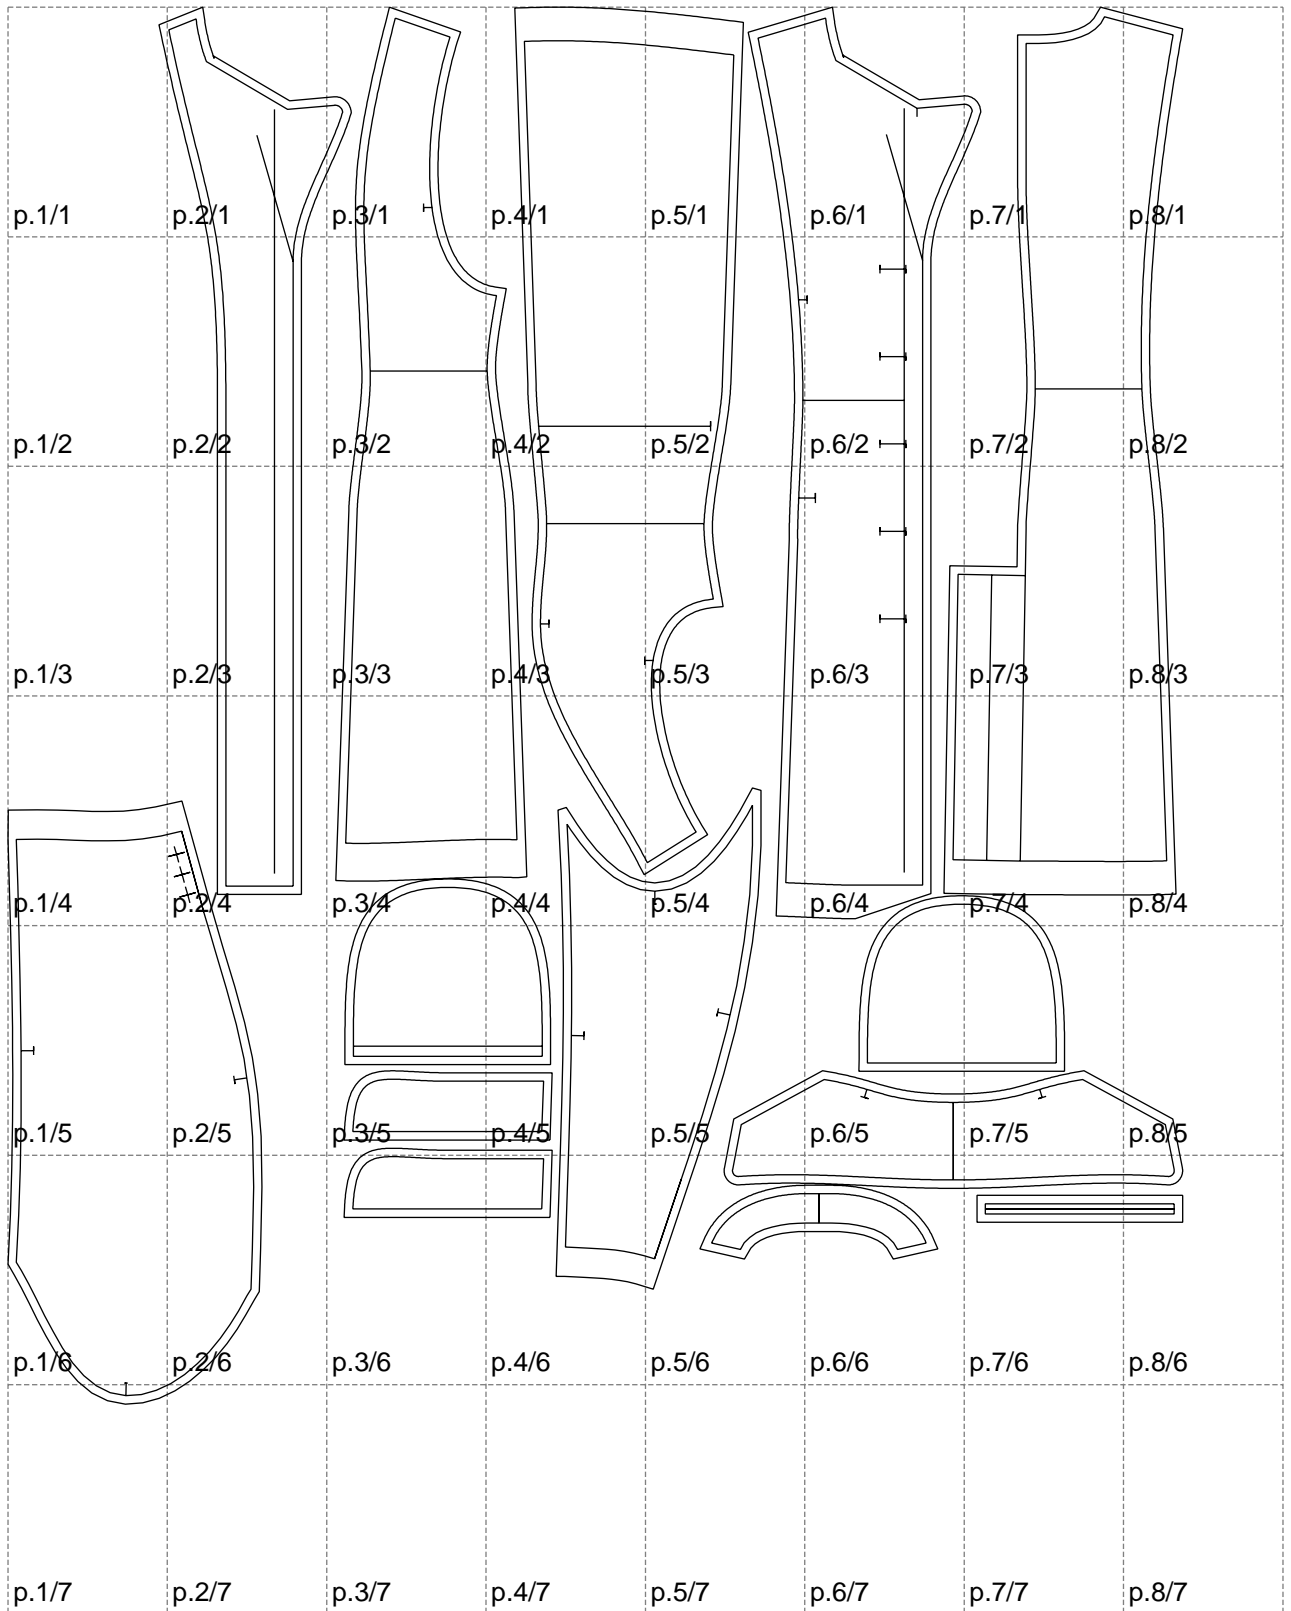

Not for print

Paper size: A4, size:1399.00 x1663.43 mm

# Example

size:1499.00 x3097.47 mm

Maneken =1 ver.0

rz\_1=170

rz\_16=116

rz\_17=100

rz\_18=98.8

rz\_19=124

rz\_20=121

---

. . . . .  
. . . . .  
. . . . .