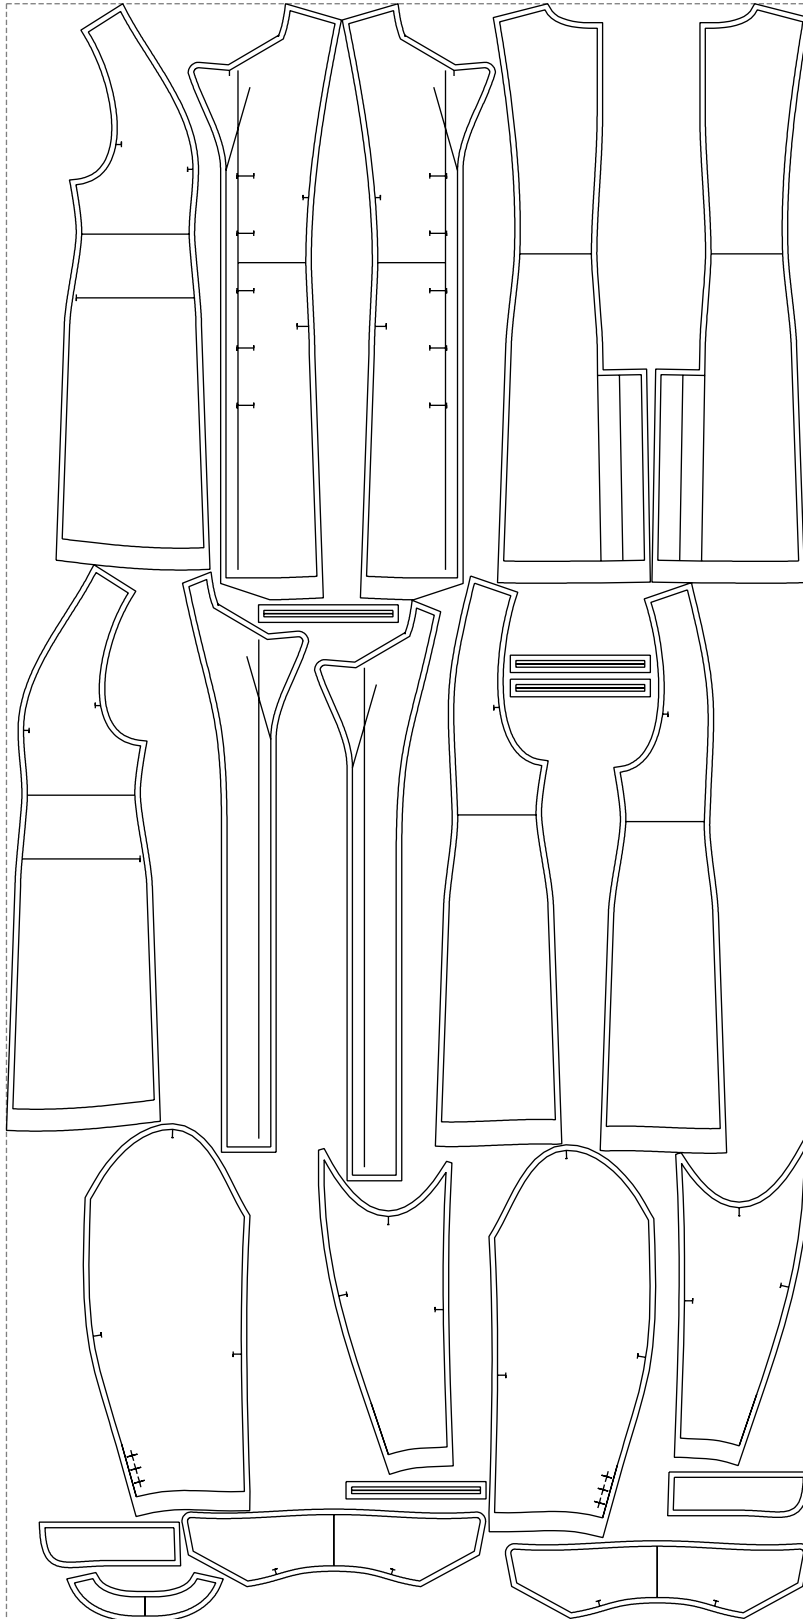

Not for print

Paper size: A4, size:1399.00 x1701.91 mm

# Example

size:1468.82 x2961.77 mm

Maneken =1 ver.0

rz\_1=170

rz\_16=120

rz\_17=104

rz\_18=103.6

rz\_19=128

rz\_20=125.1

---

. . . . .  
. . . . .  
. . . . .