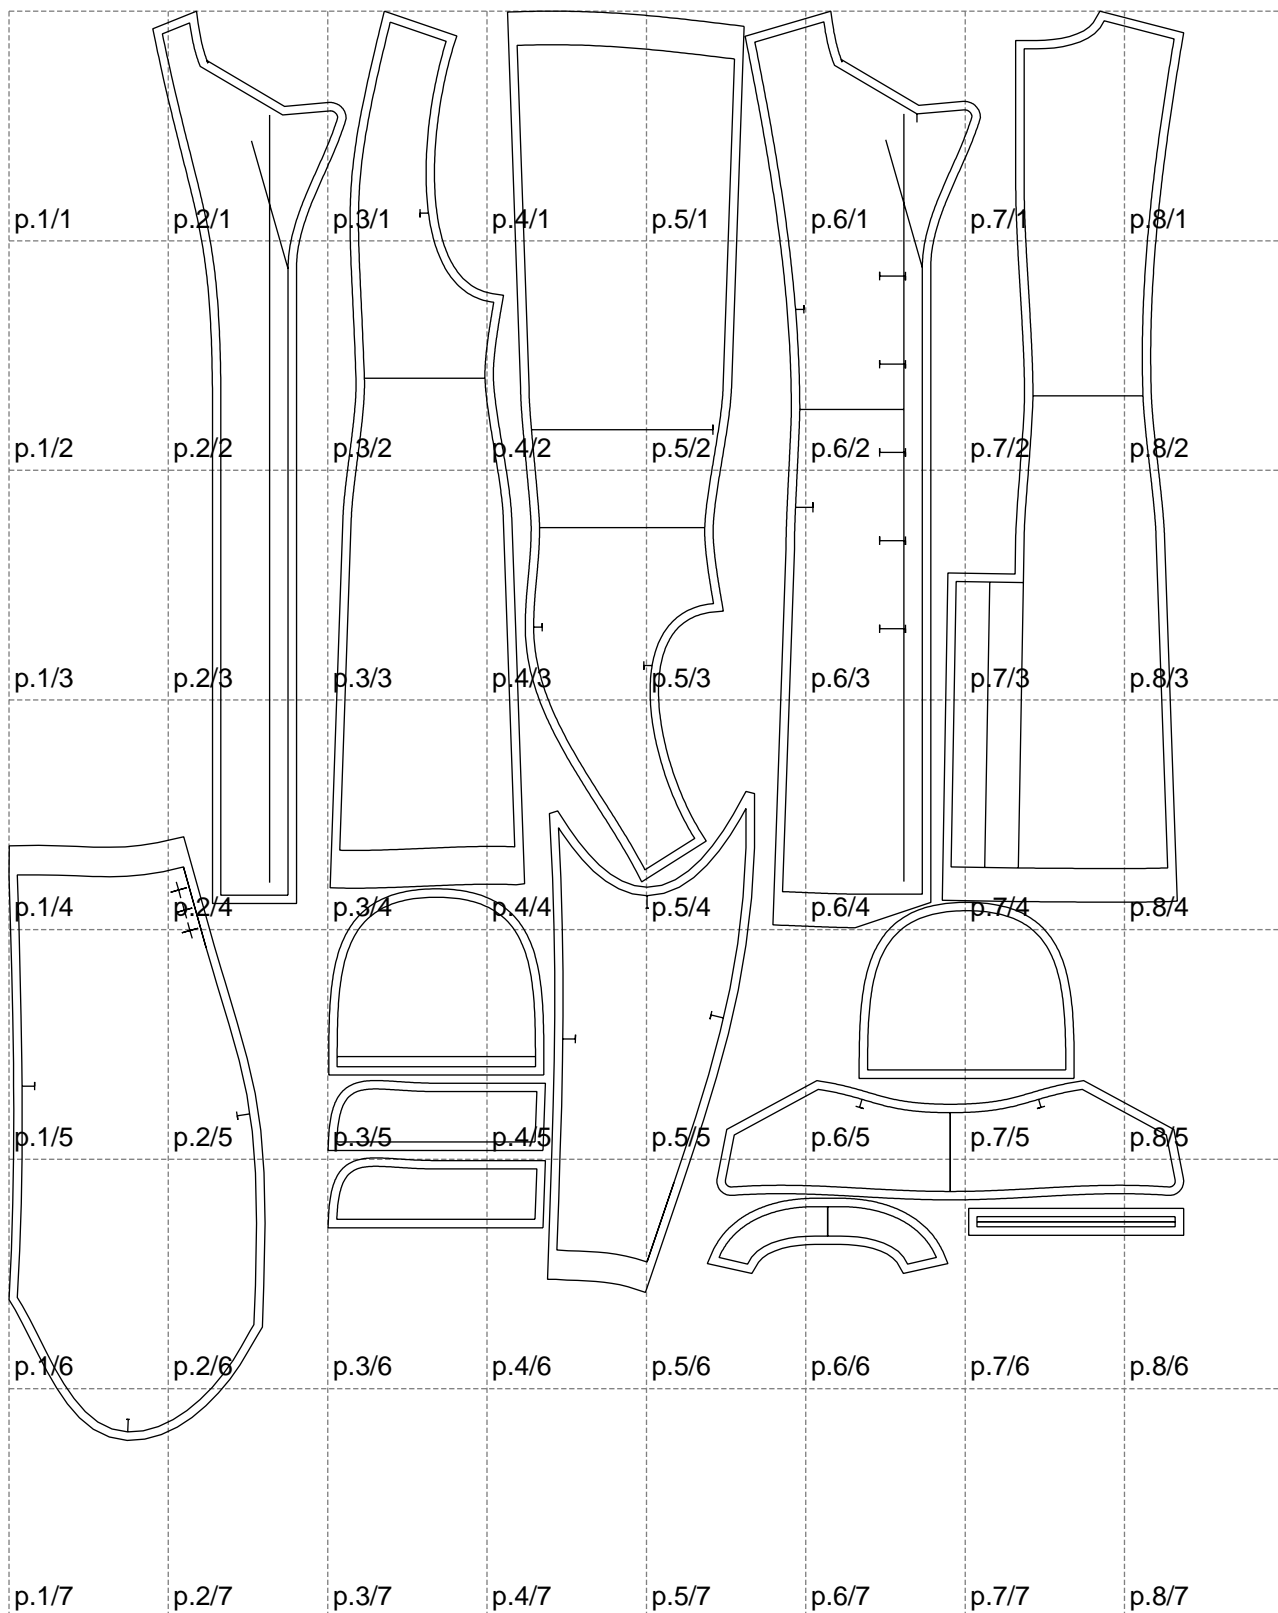

Not for print

Paper size: A4, size:1399.00 x1701.91 mm

# Example

size:1468.82 x2961.77 mm

Maneken =1 ver.0

rz\_1=170

rz\_16=120

rz\_17=104

rz\_18=103.6

rz\_19=128

rz\_20=125.1

---

. . . . .  
. . . . .  
. . . . .