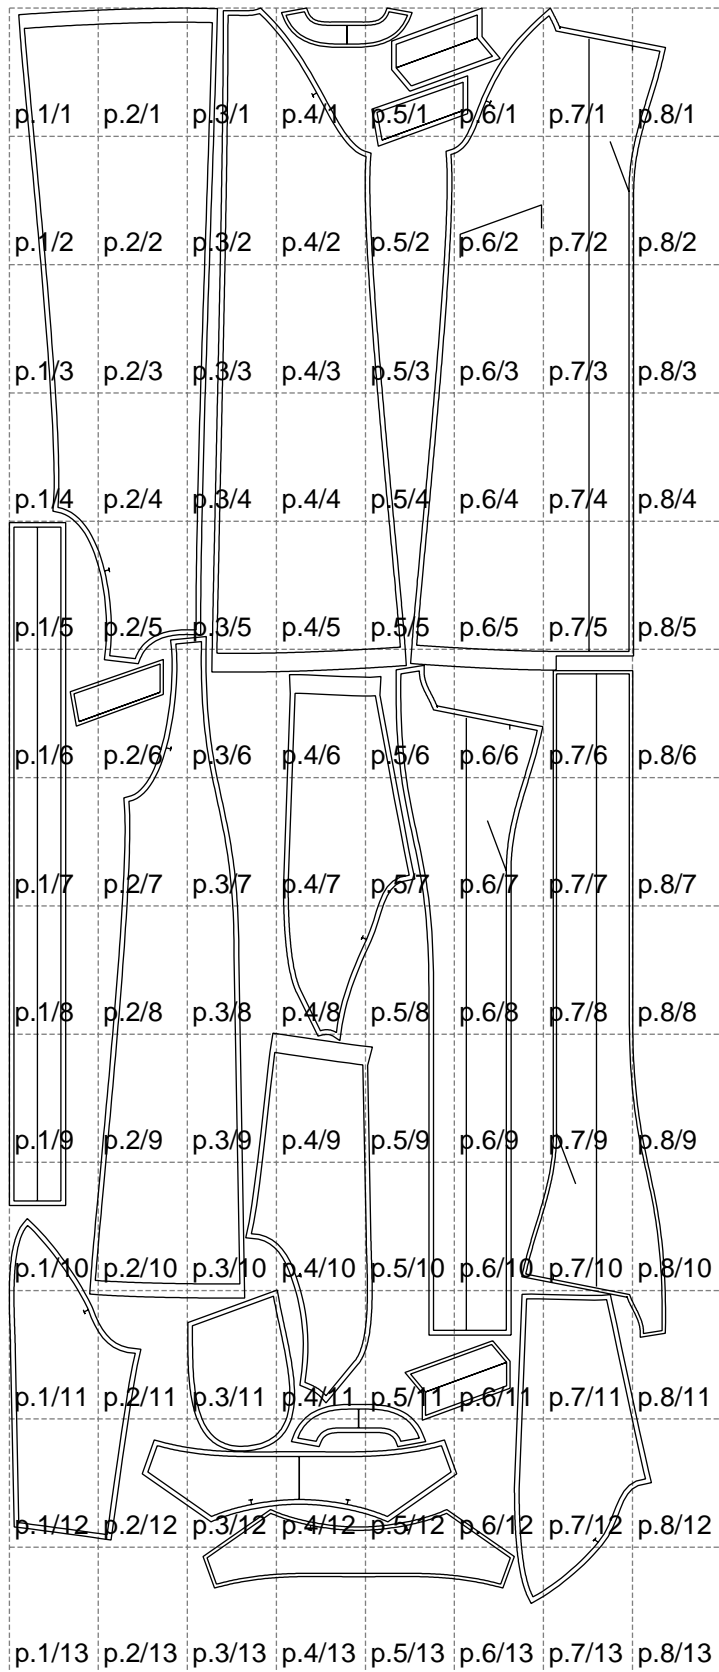

Not for print

Paper size: A4, size:1399.00 x3400.77 mm

Example

size:1499.00 x3893.70 mm

Maneken =1 ver.0

rz_1=170

rz_16=92

rz_17=78.8

rz_18=71.8

rz_19=100

rz_20=98.1

.
.
.