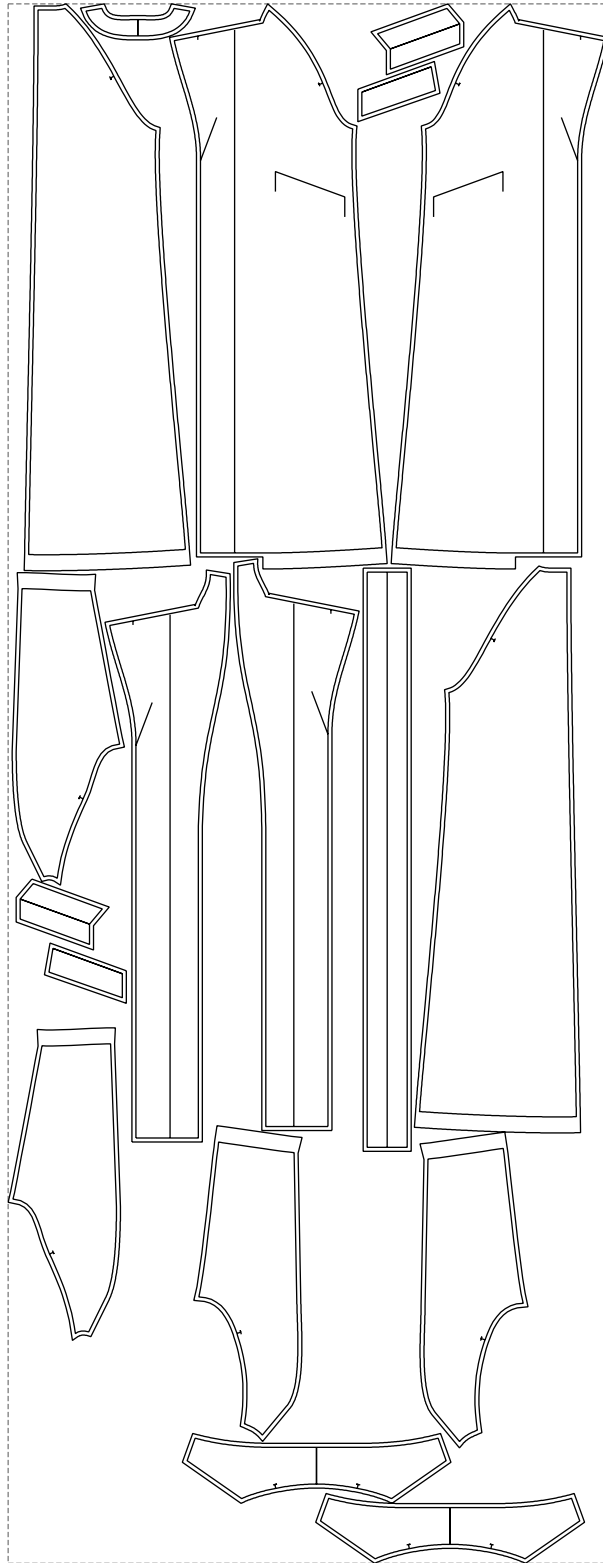

Not for print

Paper size: A4, size:1399.00 x3400.77 mm

Example

size:1499.00 x3893.70 mm

Maneken =1 ver.0

rz_1=170

rz_16=92

rz_17=78.8

rz_18=71.8

rz_19=100

rz_20=98.1

.
.
.