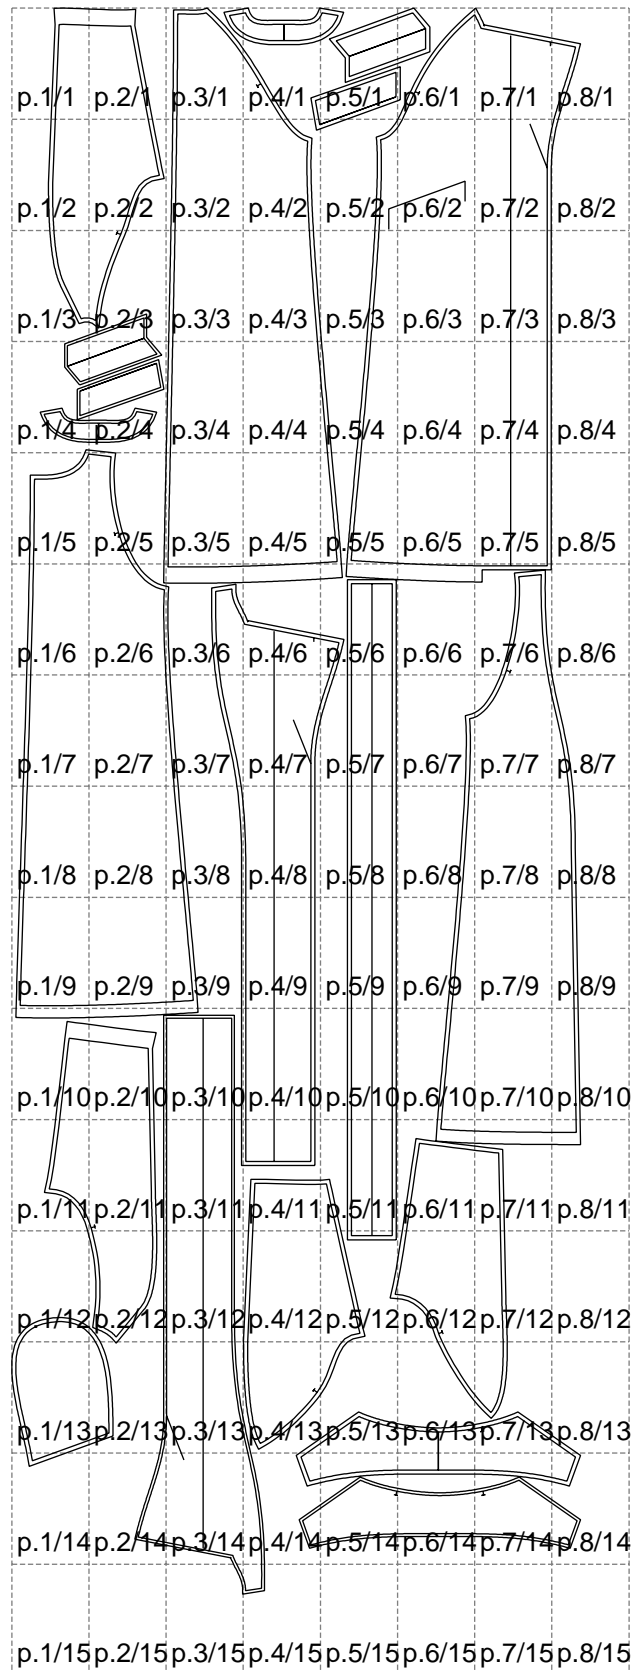

Not for print

Paper size: A4, size:1399.00 x3901.09 mm

Example

size:1499.00 x4041.15 mm

Maneken =1 ver.0

rz_1=170

rz_16=100

rz_17=85.4

rz_18=80.2

rz_19=108

rz_20=105.4

.
.
.