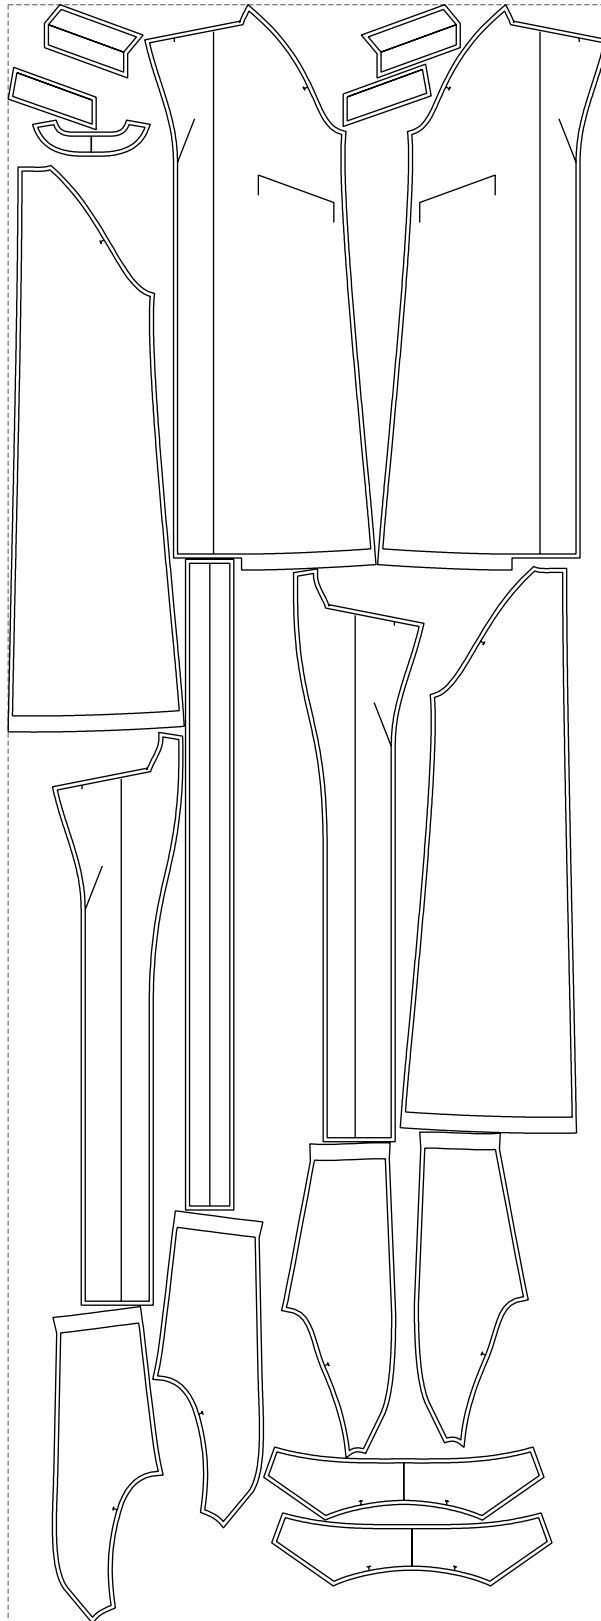

Not for print

Paper size: A4, size:1399.00 x3901.09 mm

Example

size:1499.00 x4041.15 mm

Maneken =1 ver.0

rz_1=170

rz_16=100

rz_17=85.4

rz_18=80.2

rz_19=108

rz_20=105.4

.
.
.