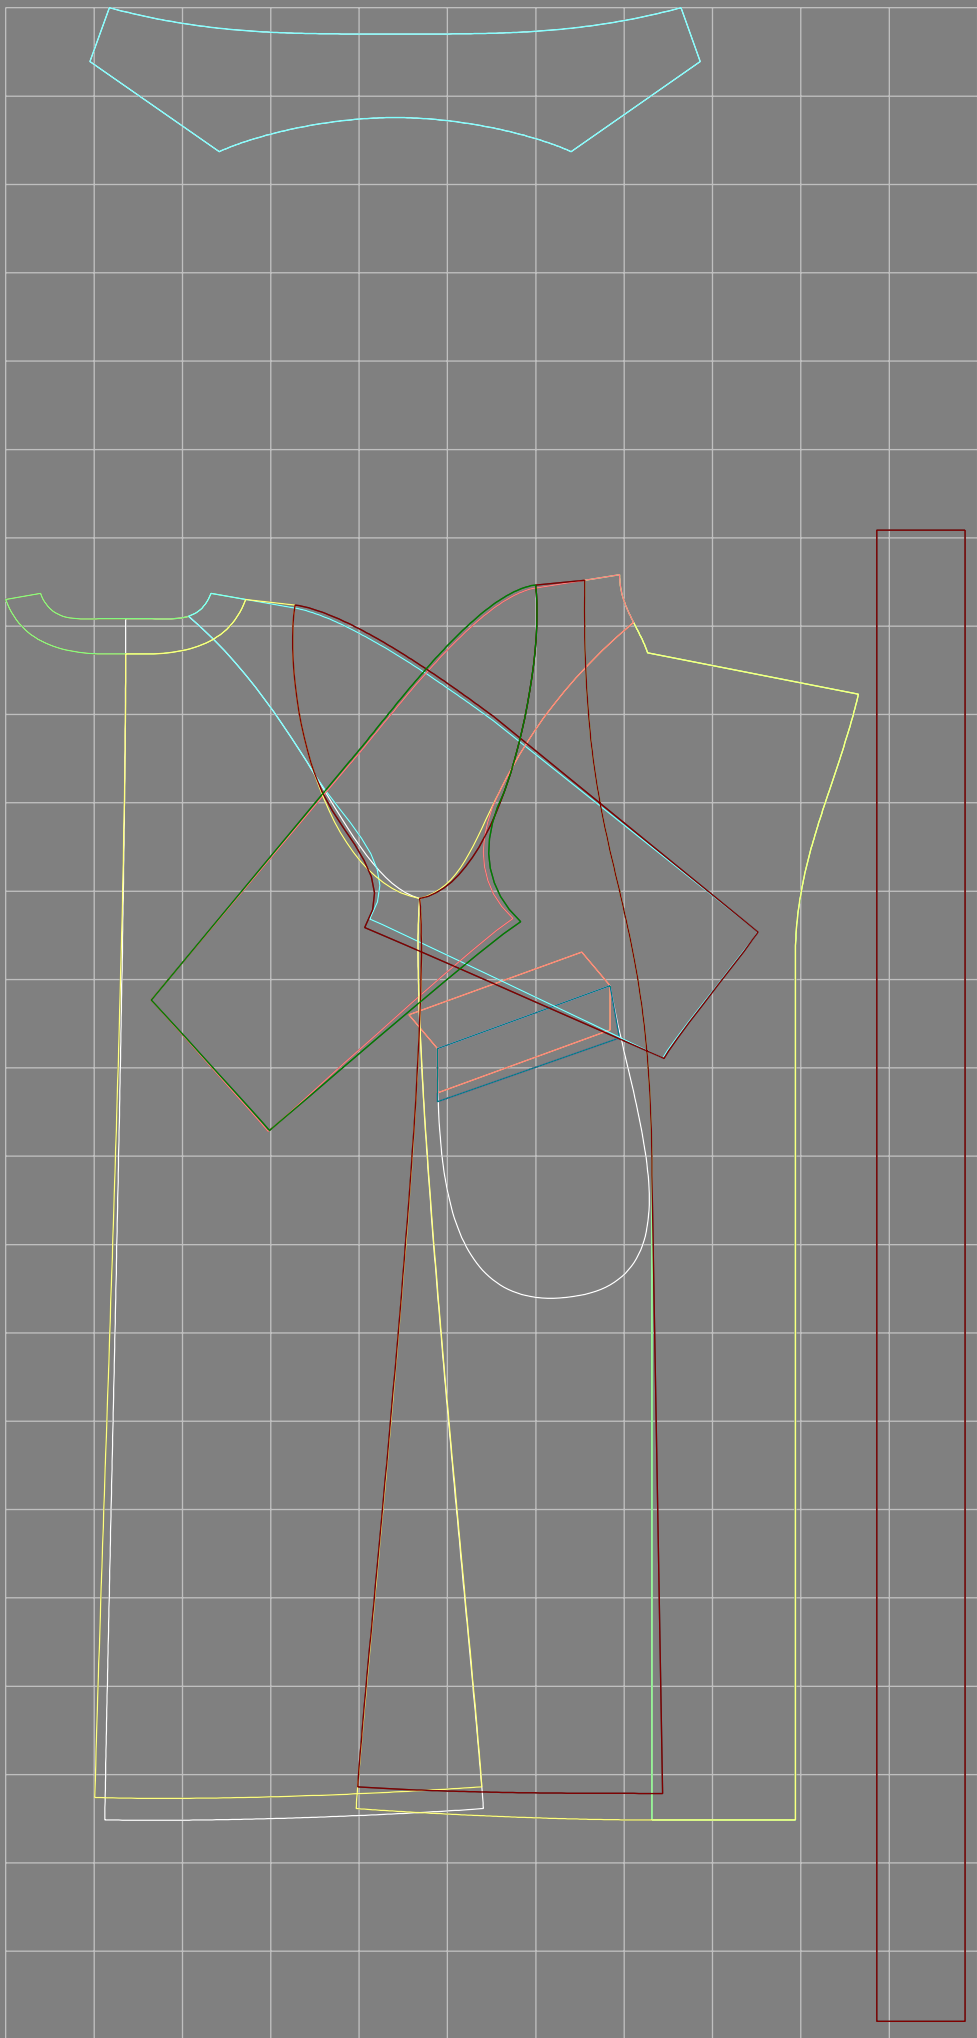

Not for print

Paper size: A4, size:1399.00 x3921.10 mm

Example

size:1499.00 x4081.16 mm

Maneken =1 ver.0

rz_1=170

rz_16=104

rz_17=88.9

rz_18=84.4

rz_19=112

rz_20=109.3

.
.
.