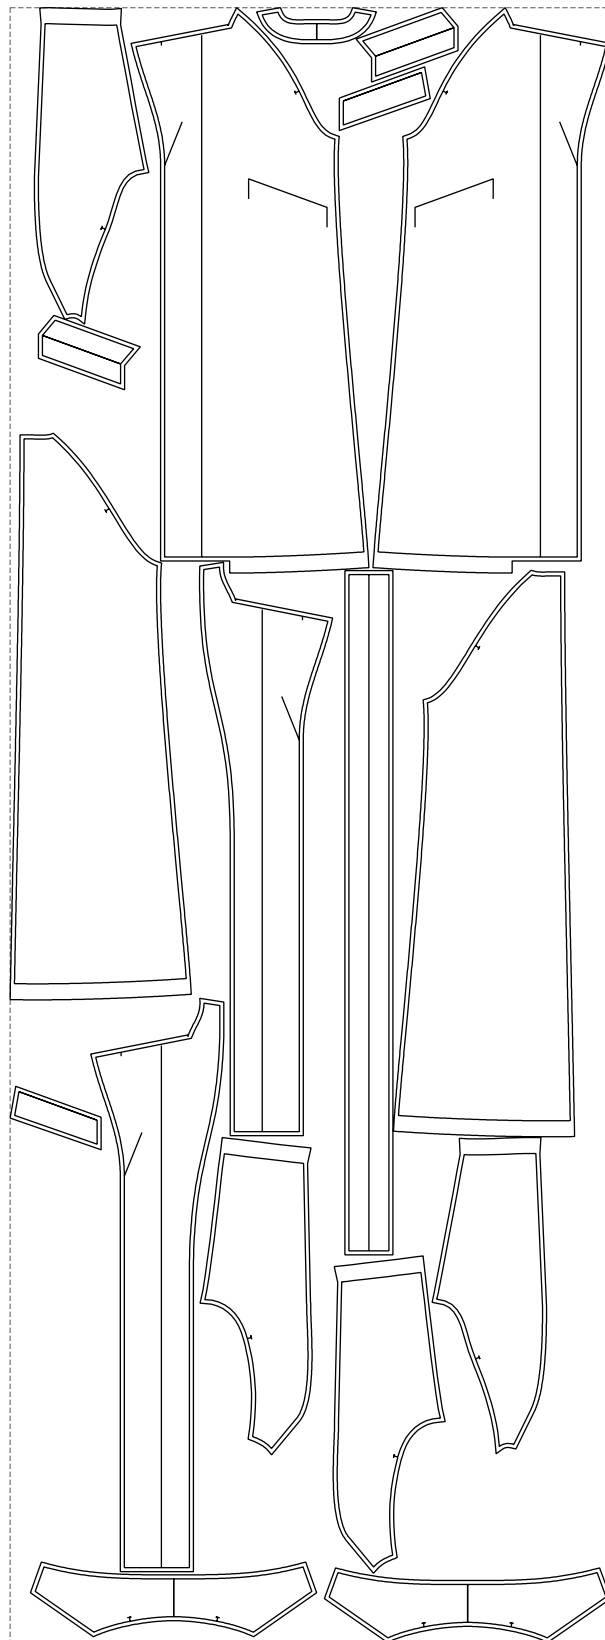

Not for print

Paper size: A4, size:1399.00 x3921.10 mm

Example

size:1499.00 x4081.16 mm

Maneken =1 ver.0

rz_1=170

rz_16=104

rz_17=88.9

rz_18=84.4

rz_19=112

rz_20=109.3

.
.
.