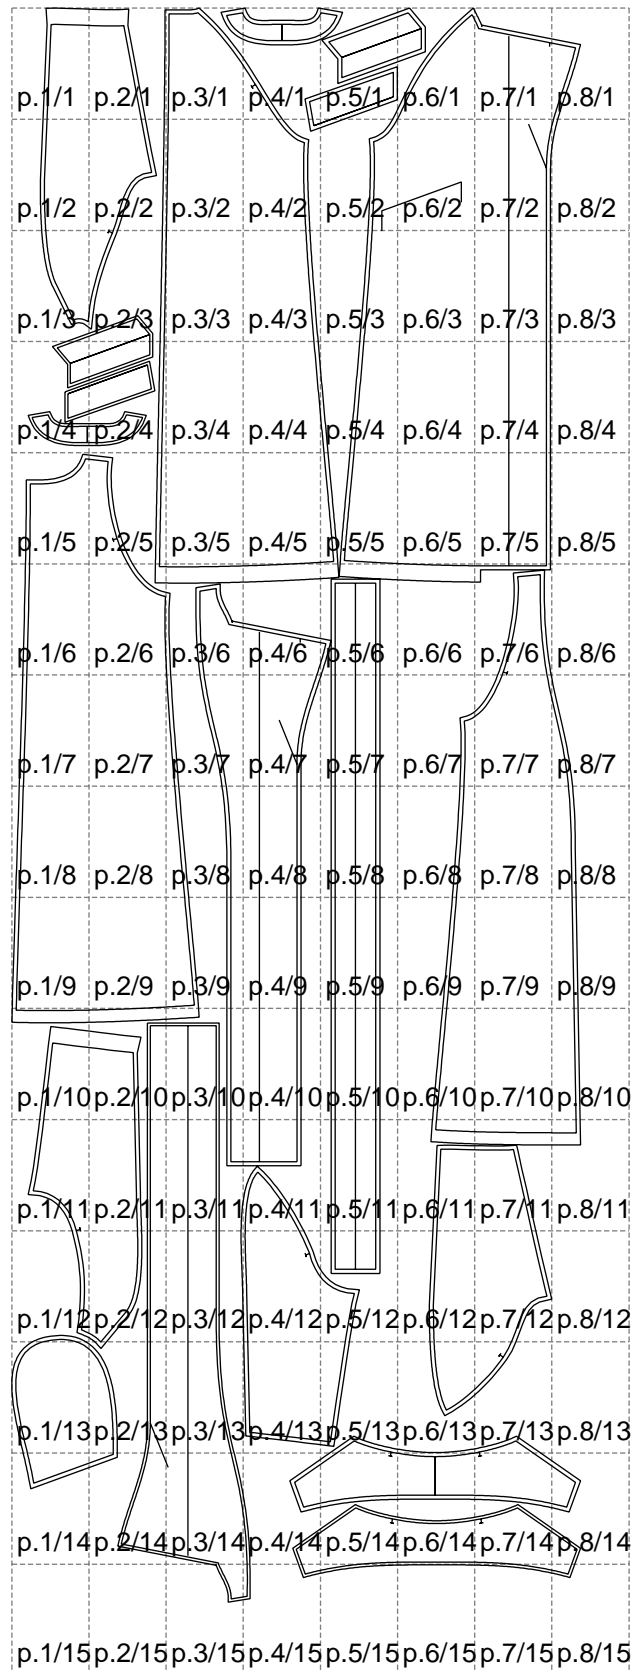

Not for print

Paper size: A4, size:1399.00 x3921.10 mm

Example

size:1499.00 x4081.16 mm

Maneken =1 ver.0

rz_1=170

rz_16=104

rz_17=88.9

rz_18=84.4

rz_19=112

rz_20=109.3

.
.
.