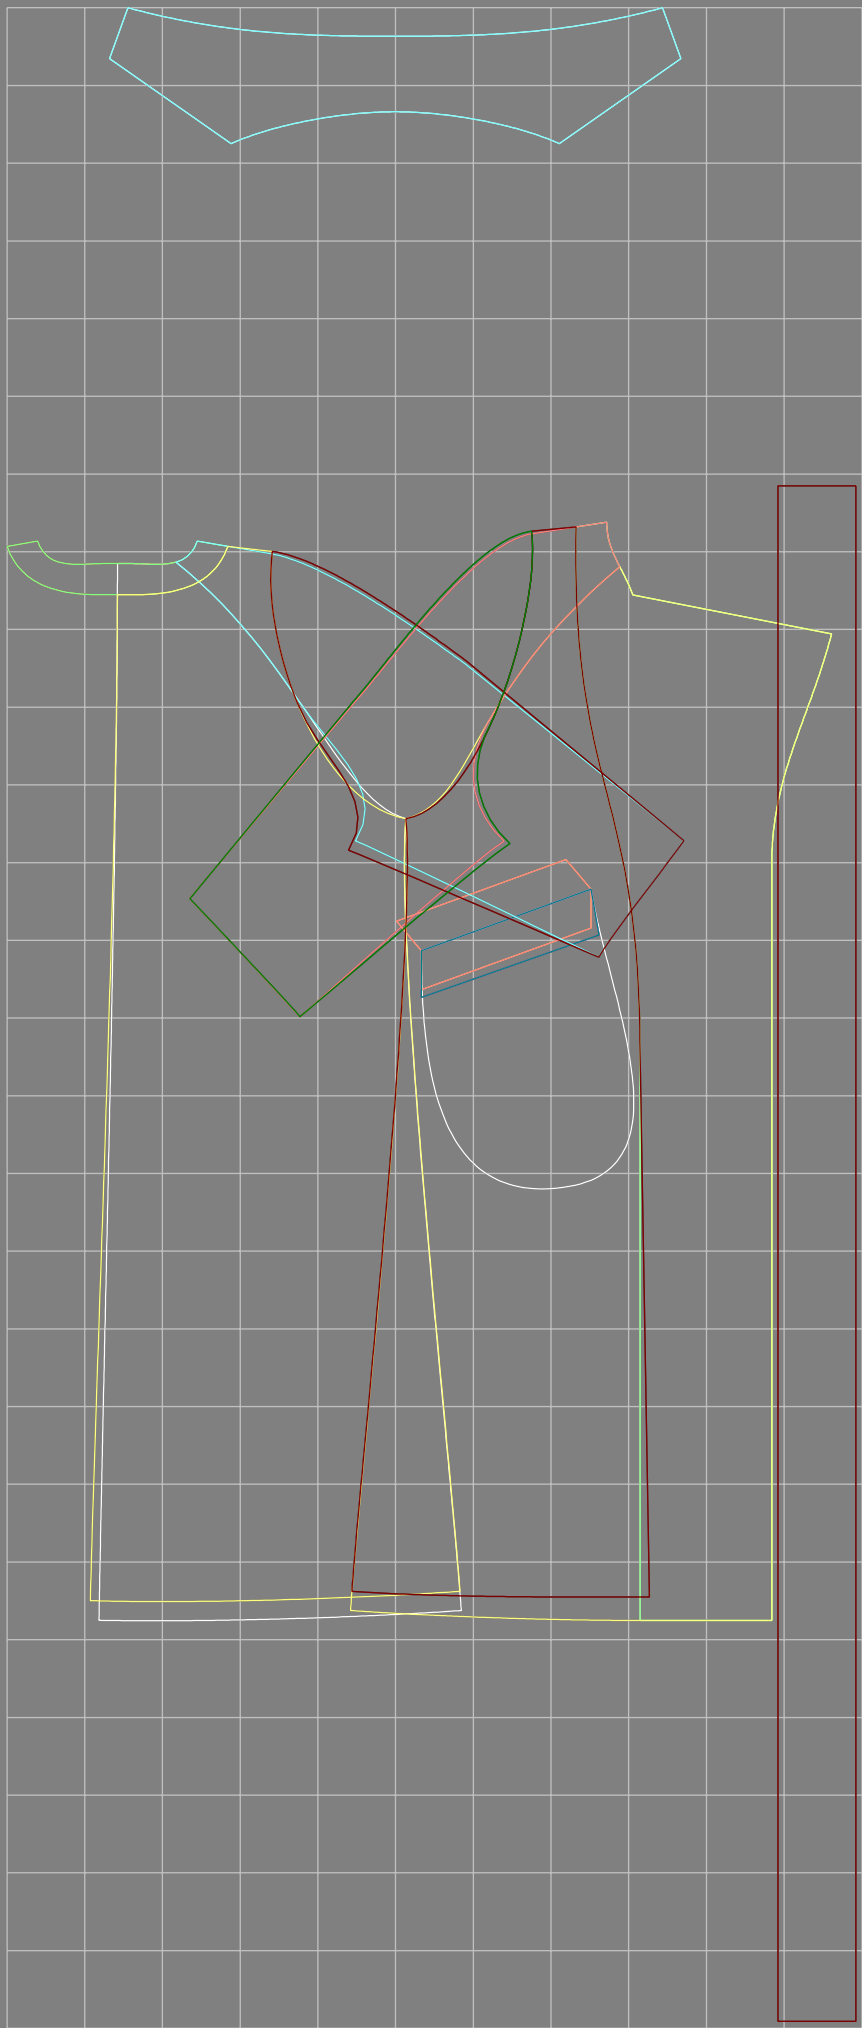

Not for print

Paper size: A4, size:1399.00 x4330.92 mm

# Example

size:1488.93 x4564.09 mm

Maneken =1 ver.0

rz\_1=170

rz\_16=116

rz\_17=100

rz\_18=98.8

rz\_19=124

rz\_20=121

---

. . . . .  
. . . . .  
. . . . .