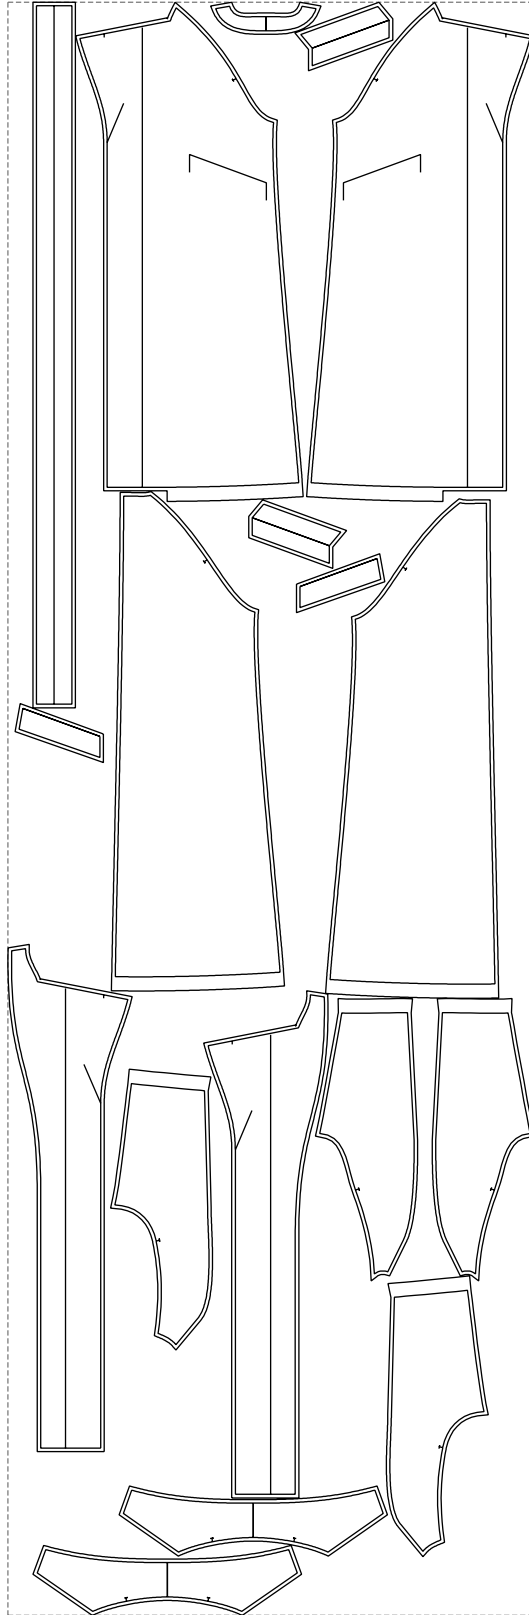

Not for print

Paper size: A4, size:1399.00 x4330.92 mm

# Example

size:1488.93 x4564.09 mm

Maneken =1 ver.0

rz\_1=170

rz\_16=116

rz\_17=100

rz\_18=98.8

rz\_19=124