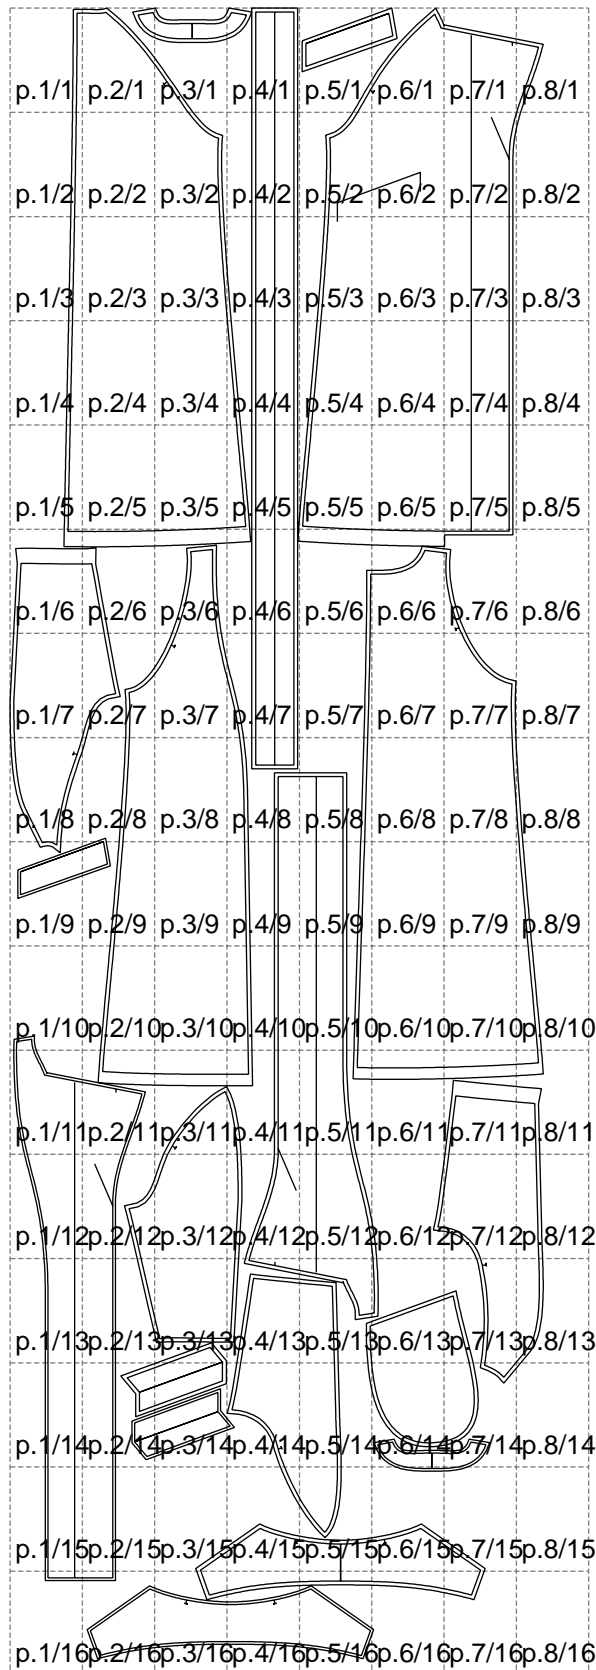

Not for print

Paper size: A4, size:1399.00 x4330.92 mm

# Example

size:1488.93 x4564.09 mm

Maneken =1 ver.0

rz\_1=170

rz\_16=116

rz\_17=100

rz\_18=98.8

rz\_19=124

rz\_20=121

---

. . . . .  
. . . . .  
. . . . .