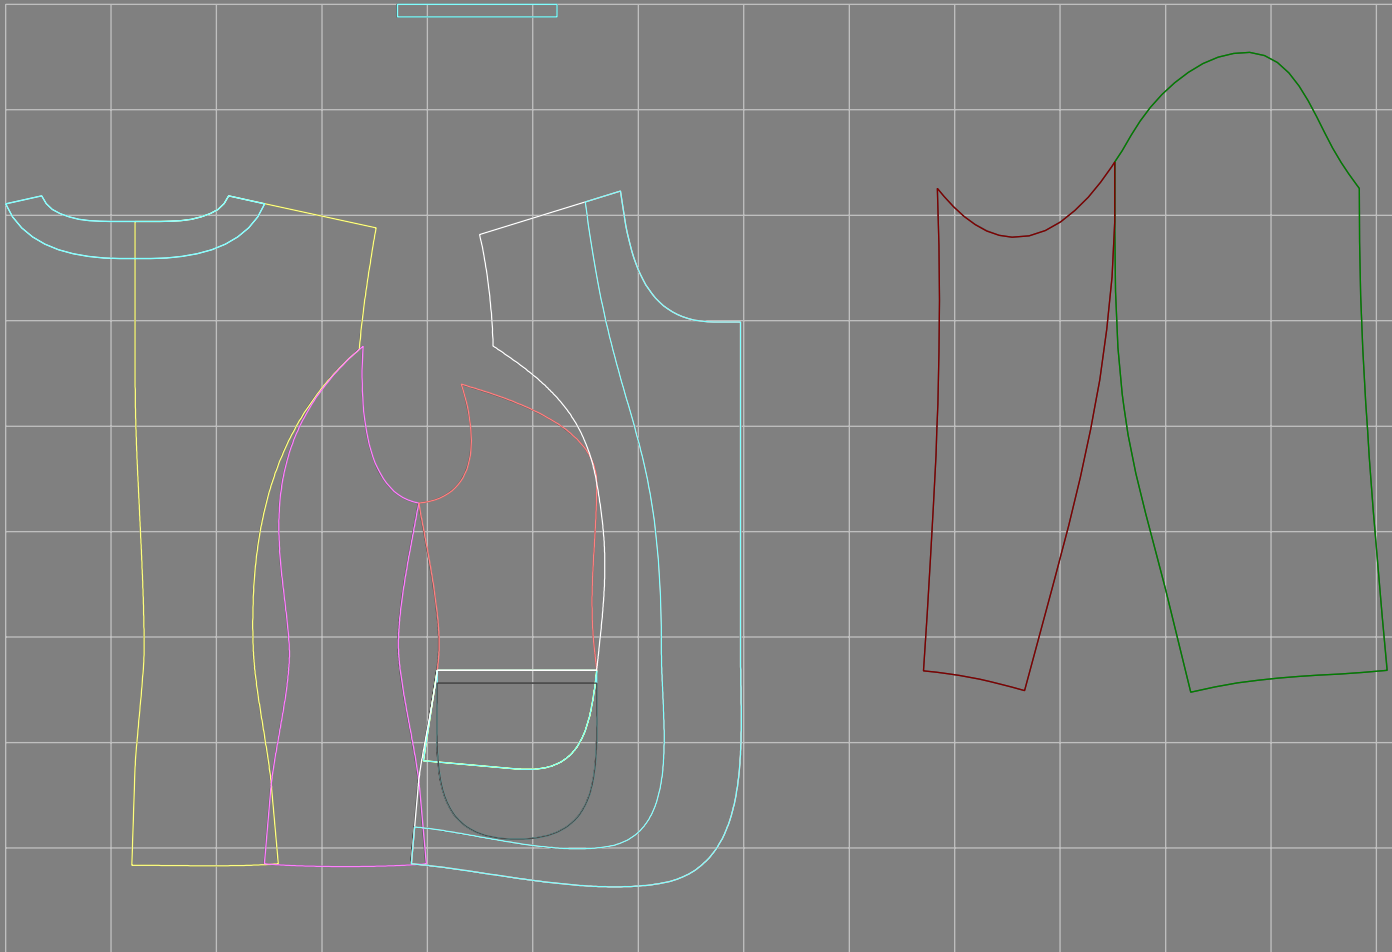

Not for print

Paper size: A4, size:1399.00 x1036.62 mm

Example

size:1448.83 x1628.85 mm

Maneken =1 ver.0

rz_1=170

rz_16=100

rz_17=85.4

rz_18=80.2

rz_19=108

rz_20=105.4

.
.
.