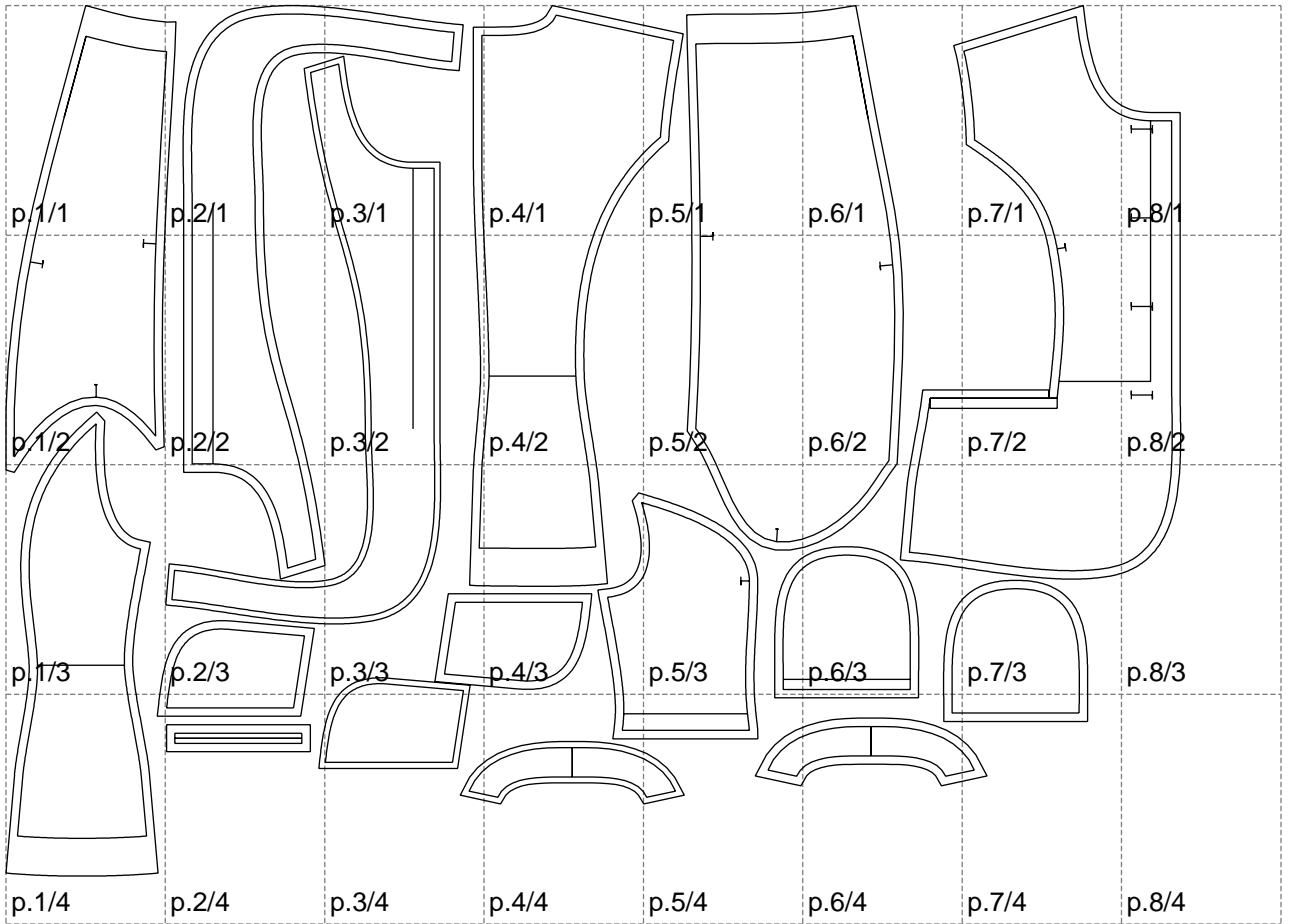

Not for print

Paper size: A4, size:1399.00 x1036.62 mm

Example

size:1448.83 x1628.85 mm

Maneken =1 ver.0

rz_1=170

rz_16=100

rz_17=85.4

rz_18=80.2

rz_19=108

rz_20=105.4

.
.
.