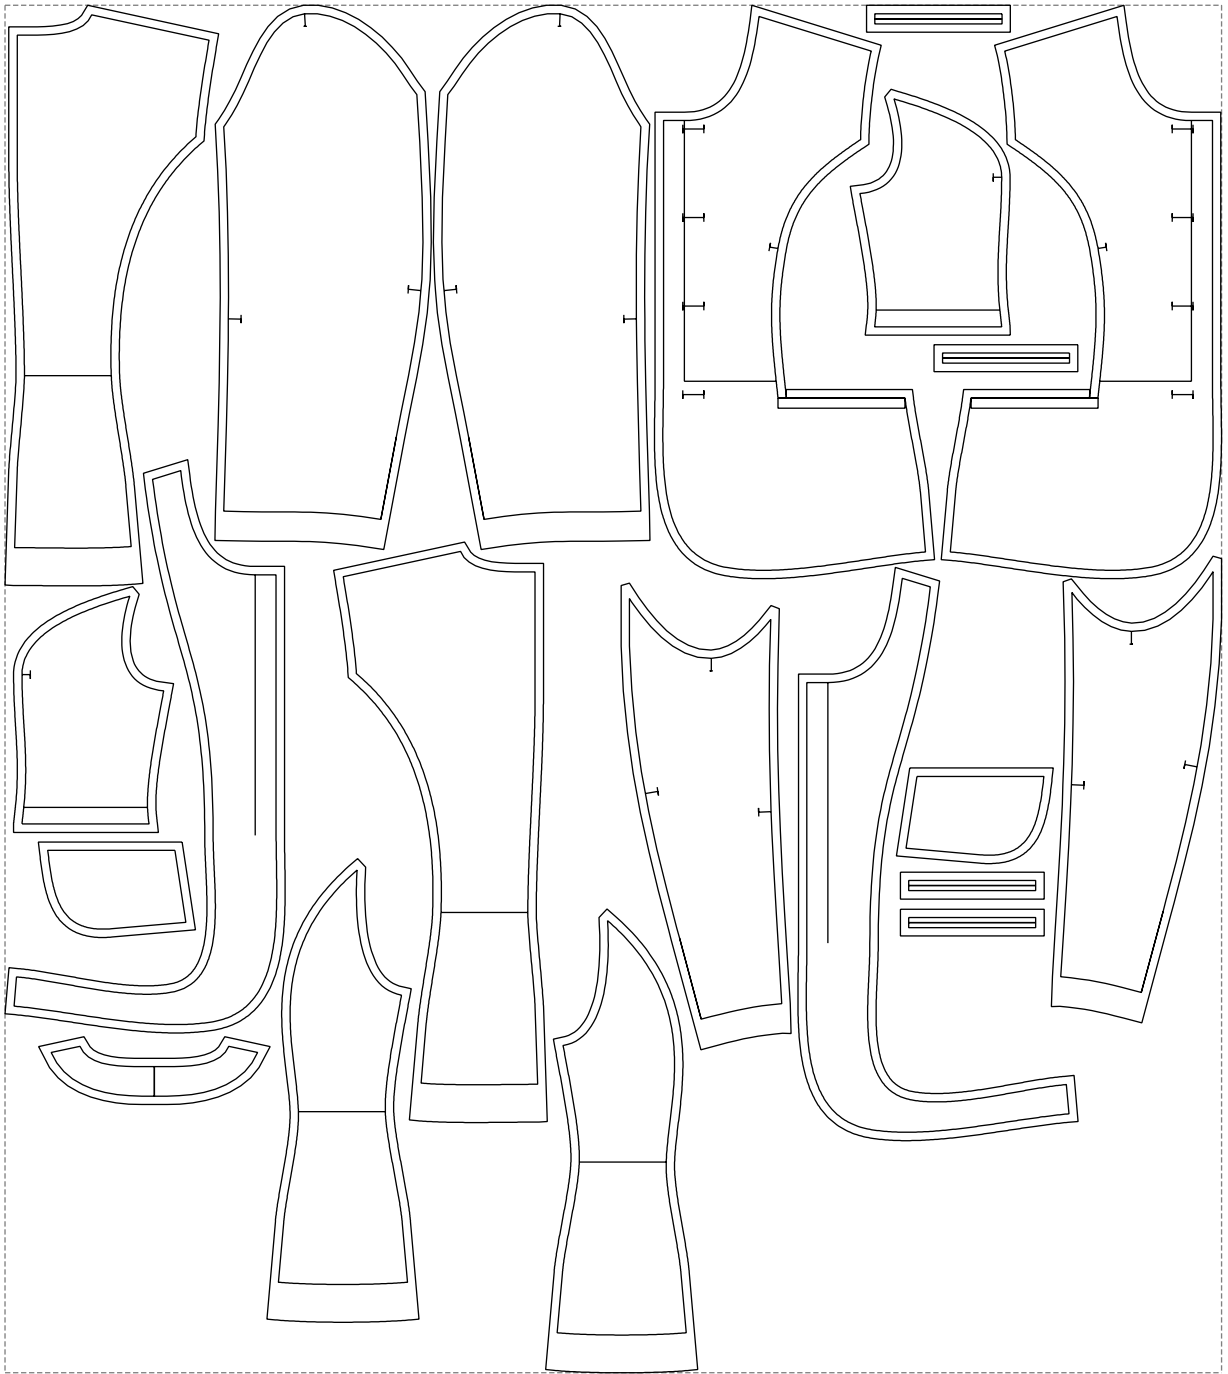

Not for print

Paper size: A4, size:1399.00 x1036.62 mm

Example

size:1448.83 x1628.85 mm

Maneken =1 ver.0

rz_1=170

rz_16=100

rz_17=85.4

rz_18=80.2

rz_19=108

rz_20=105.4

.
.
.