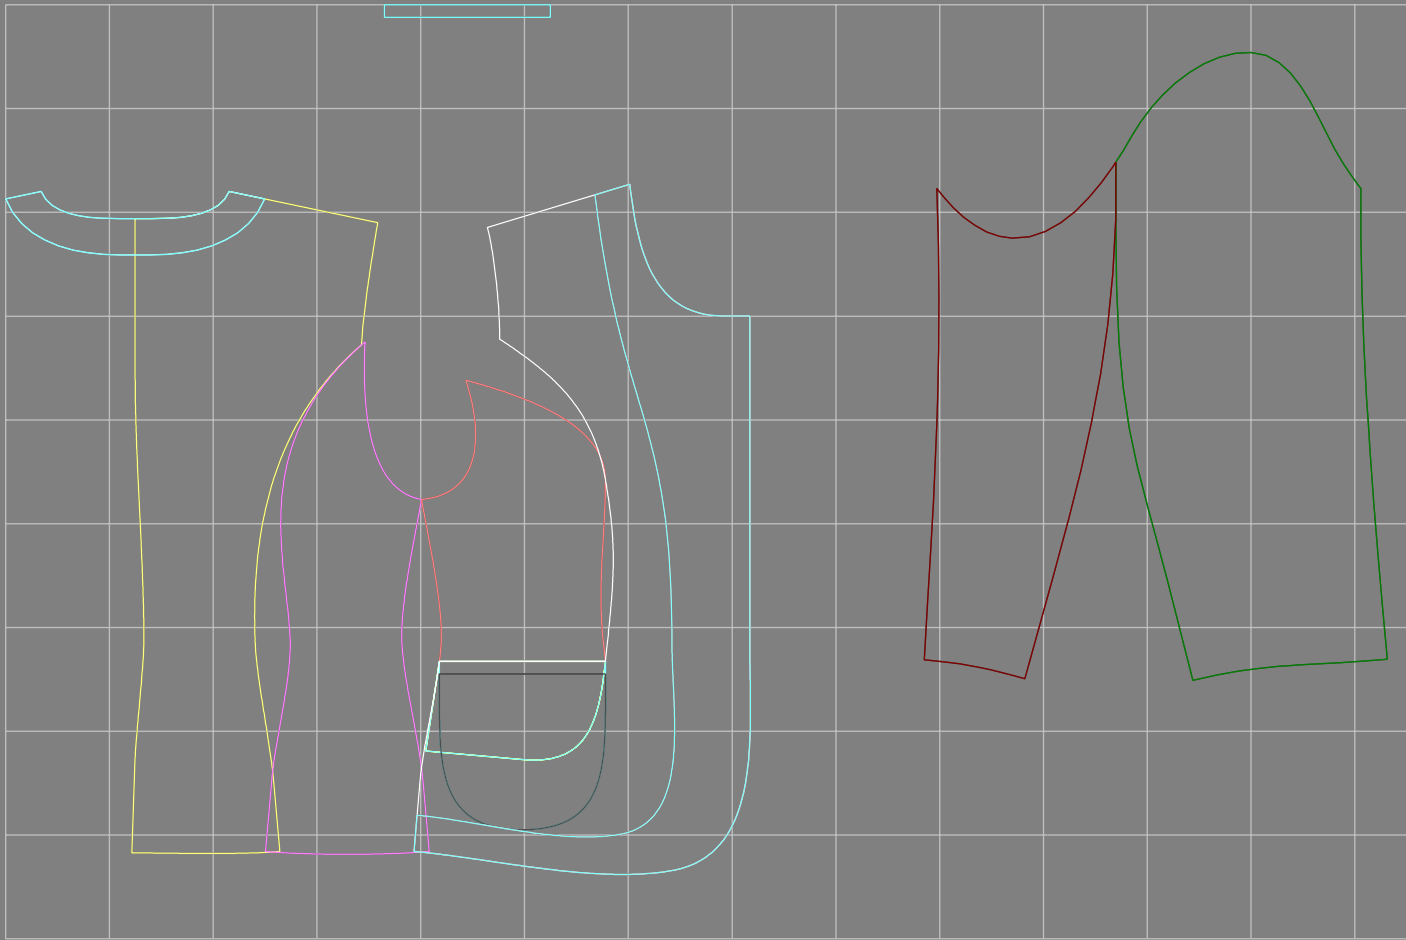

Not for print

Paper size: A4, size:1399.00 x1153.57 mm

# Example

size:1499.00 x1710.38 mm

Maneken =1 ver.0

rz\_1=170

rz\_16=104

rz\_17=88.9

rz\_18=84.4

rz\_19=112

rz\_20=109.3

---

. . . . .  
. . . . .  
. . . . .