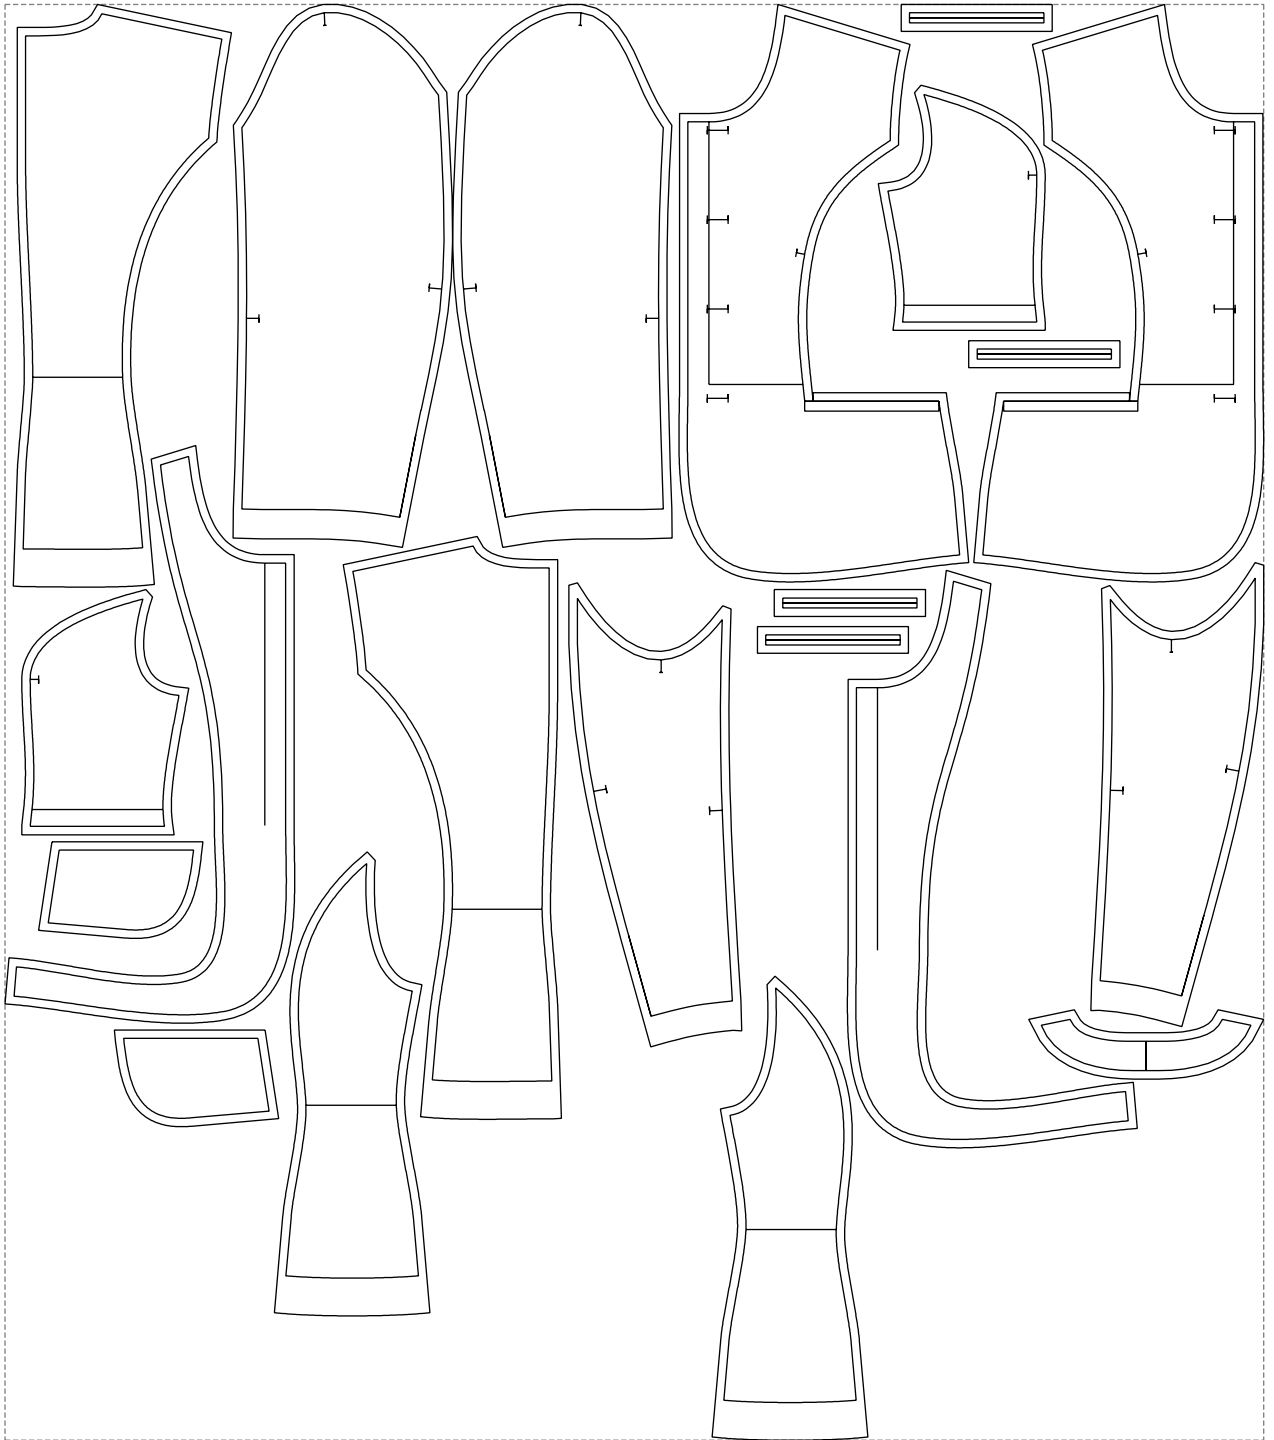

Not for print

Paper size: A4, size:1399.00 x1153.57 mm

# Example

size:1499.00 x1710.38 mm

Maneken =1 ver.0

rz\_1=170

rz\_16=104

rz\_17=88.9

rz\_18=84.4

rz\_19=112

rz\_20=109.3

---

. . . . .  
. . . . .  
. . . . .