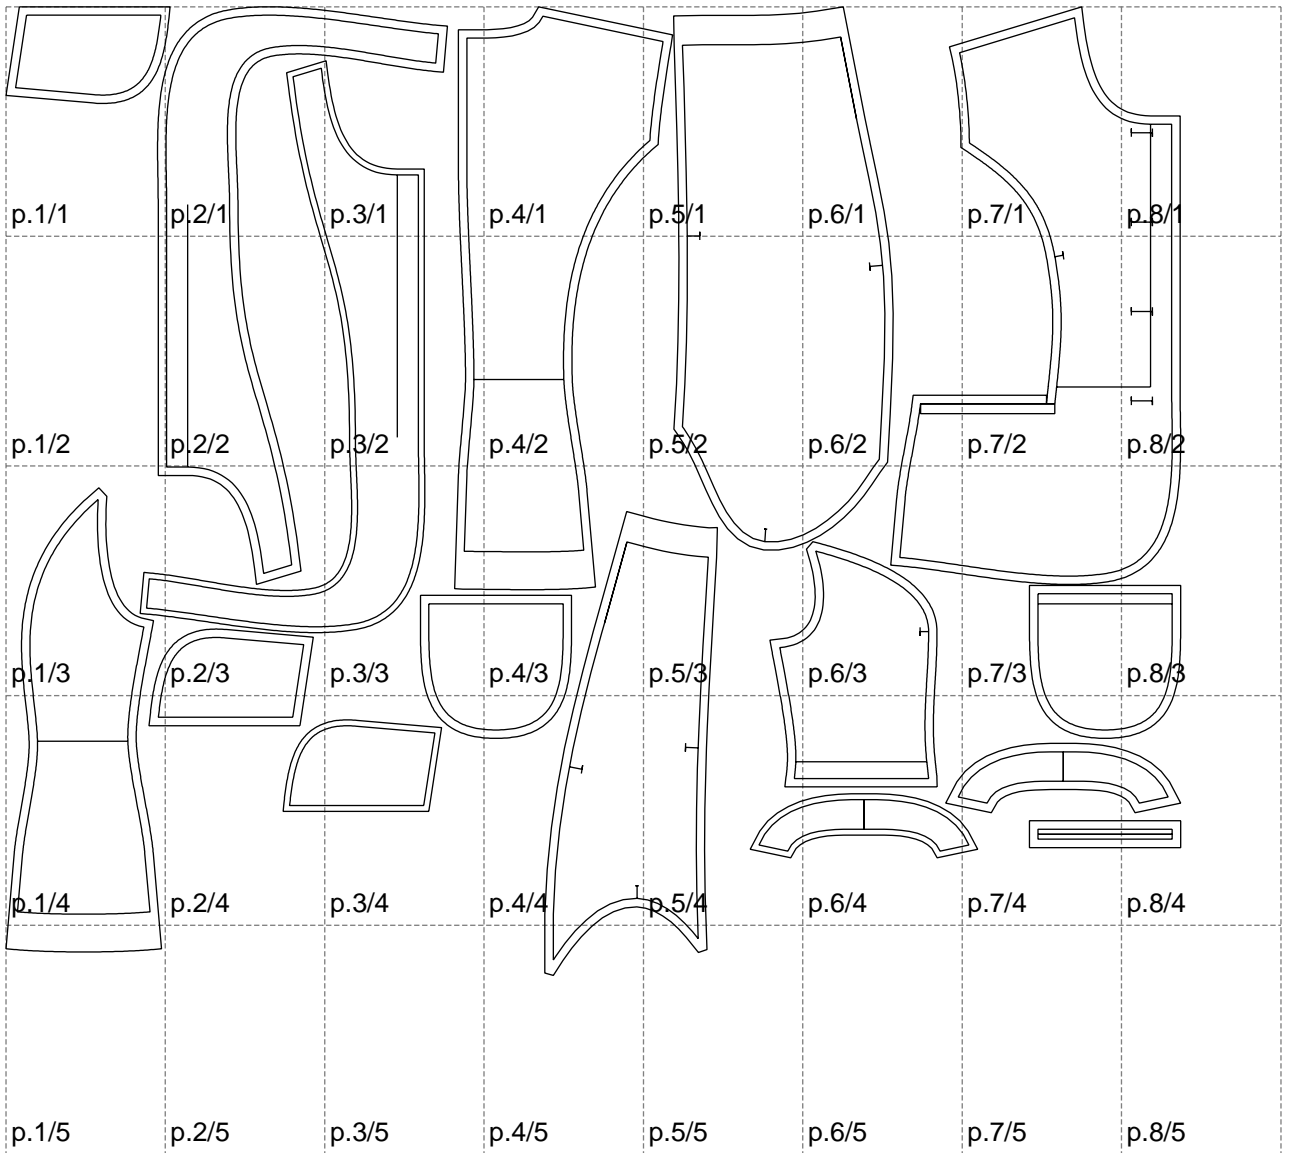

Not for print

Paper size: A4, size:1399.00 x1153.57 mm

# Example

size:1499.00 x1710.38 mm

Maneken =1 ver.0

rz\_1=170

rz\_16=104

rz\_17=88.9

rz\_18=84.4

rz\_19=112

rz\_20=109.3

---

. . . . .  
. . . . .  
. . . . .