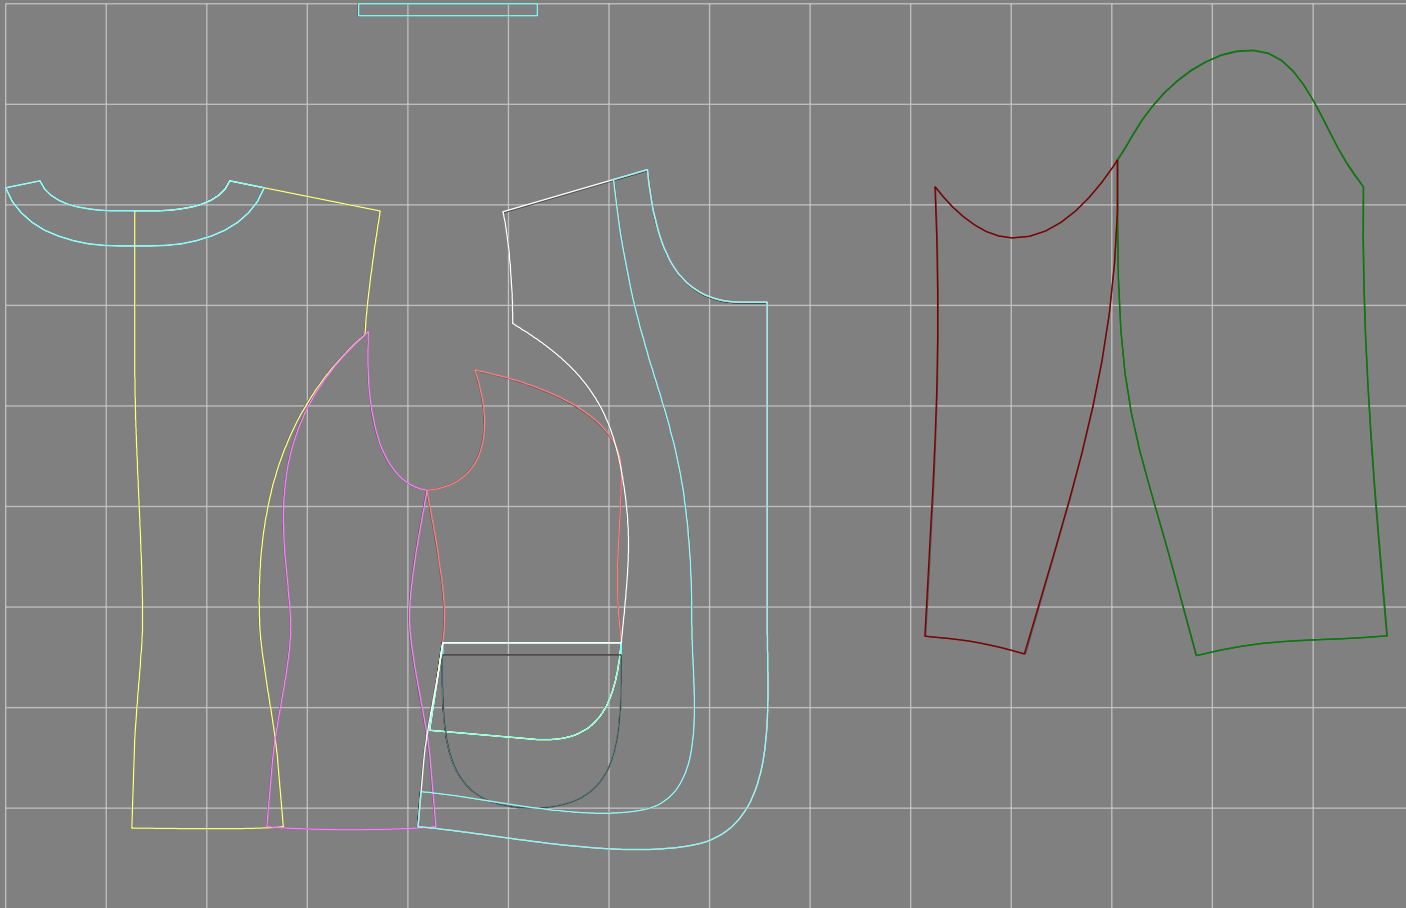

Not for print

Paper size: A4, size:1399.00 x1171.50 mm

# Example

size:1499.00 x1786.82 mm

Maneken =1 ver.0

rz\_1=170

rz\_16=112

rz\_17=96.2

rz\_18=94

rz\_19=120

rz\_20=117

---

. . . . .  
. . . . .  
. . . . .