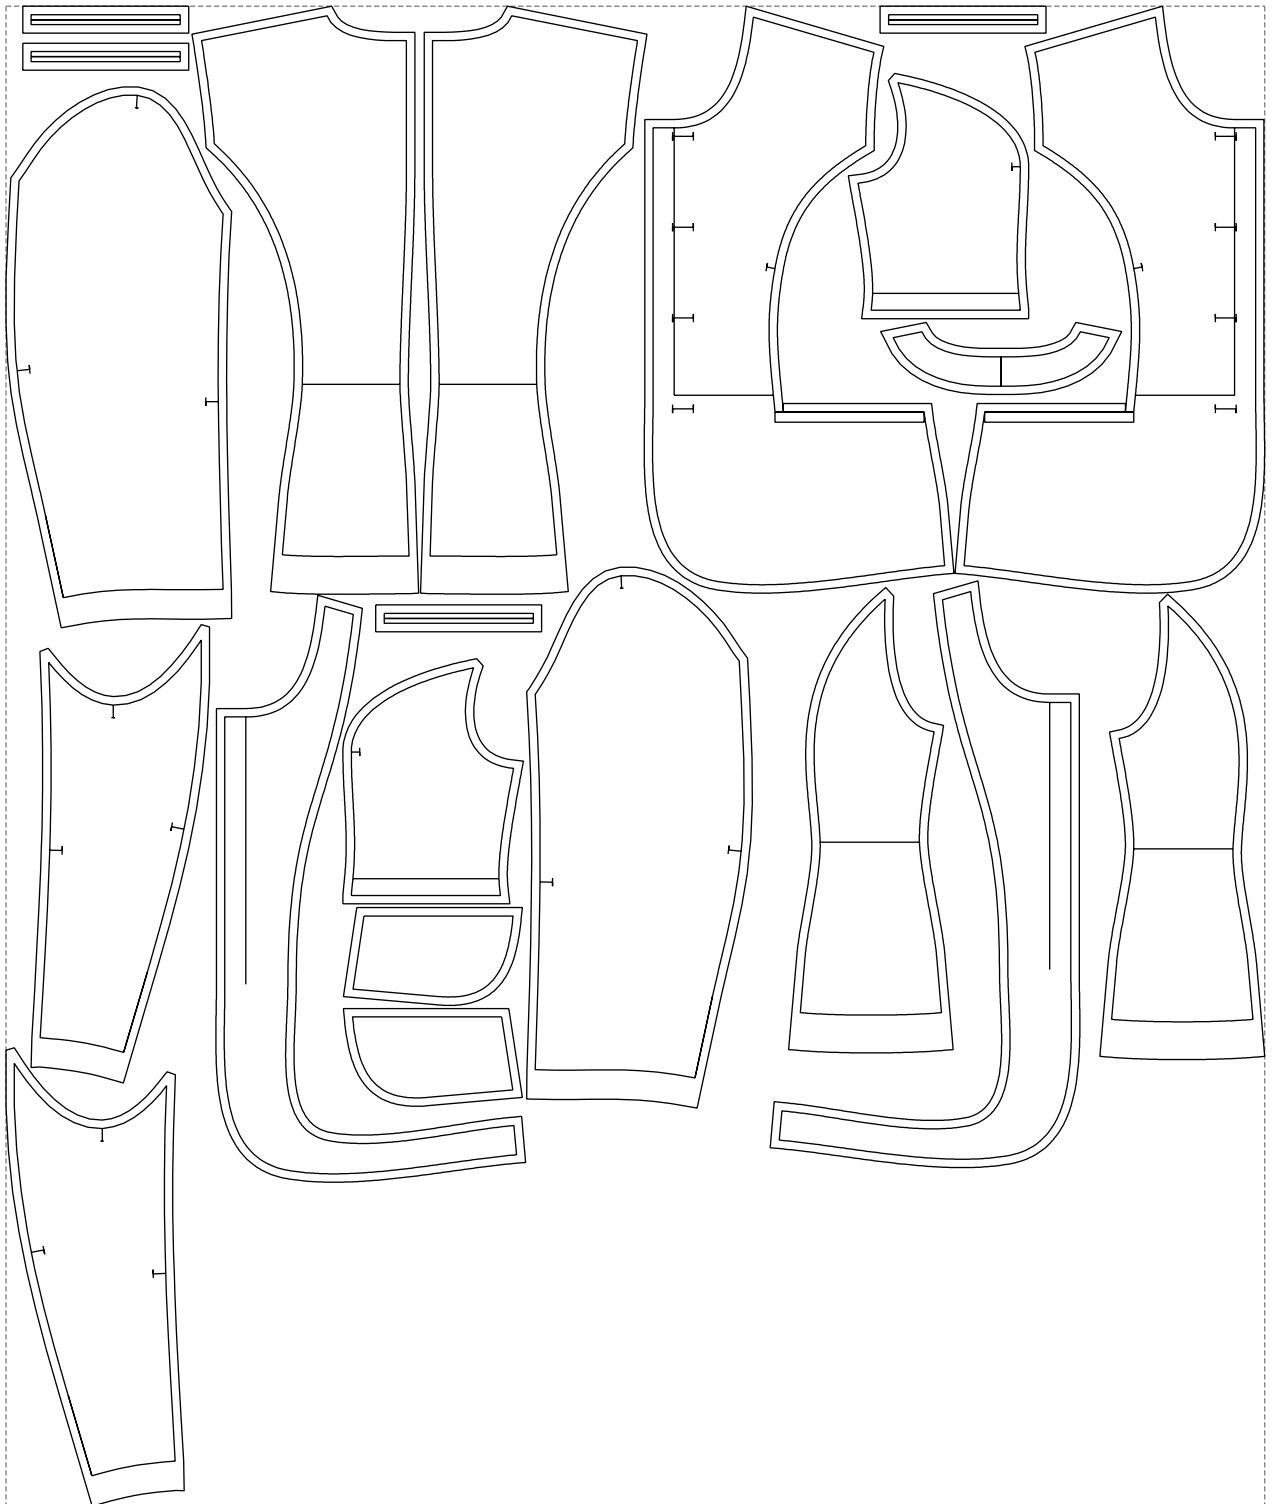

Not for print

Paper size: A4, size:1399.00 x1171.50 mm

# Example

size:1499.00 x1786.82 mm

Maneken =1 ver.0

rz\_1=170

rz\_16=112

rz\_17=96.2

rz\_18=94

rz\_19=120