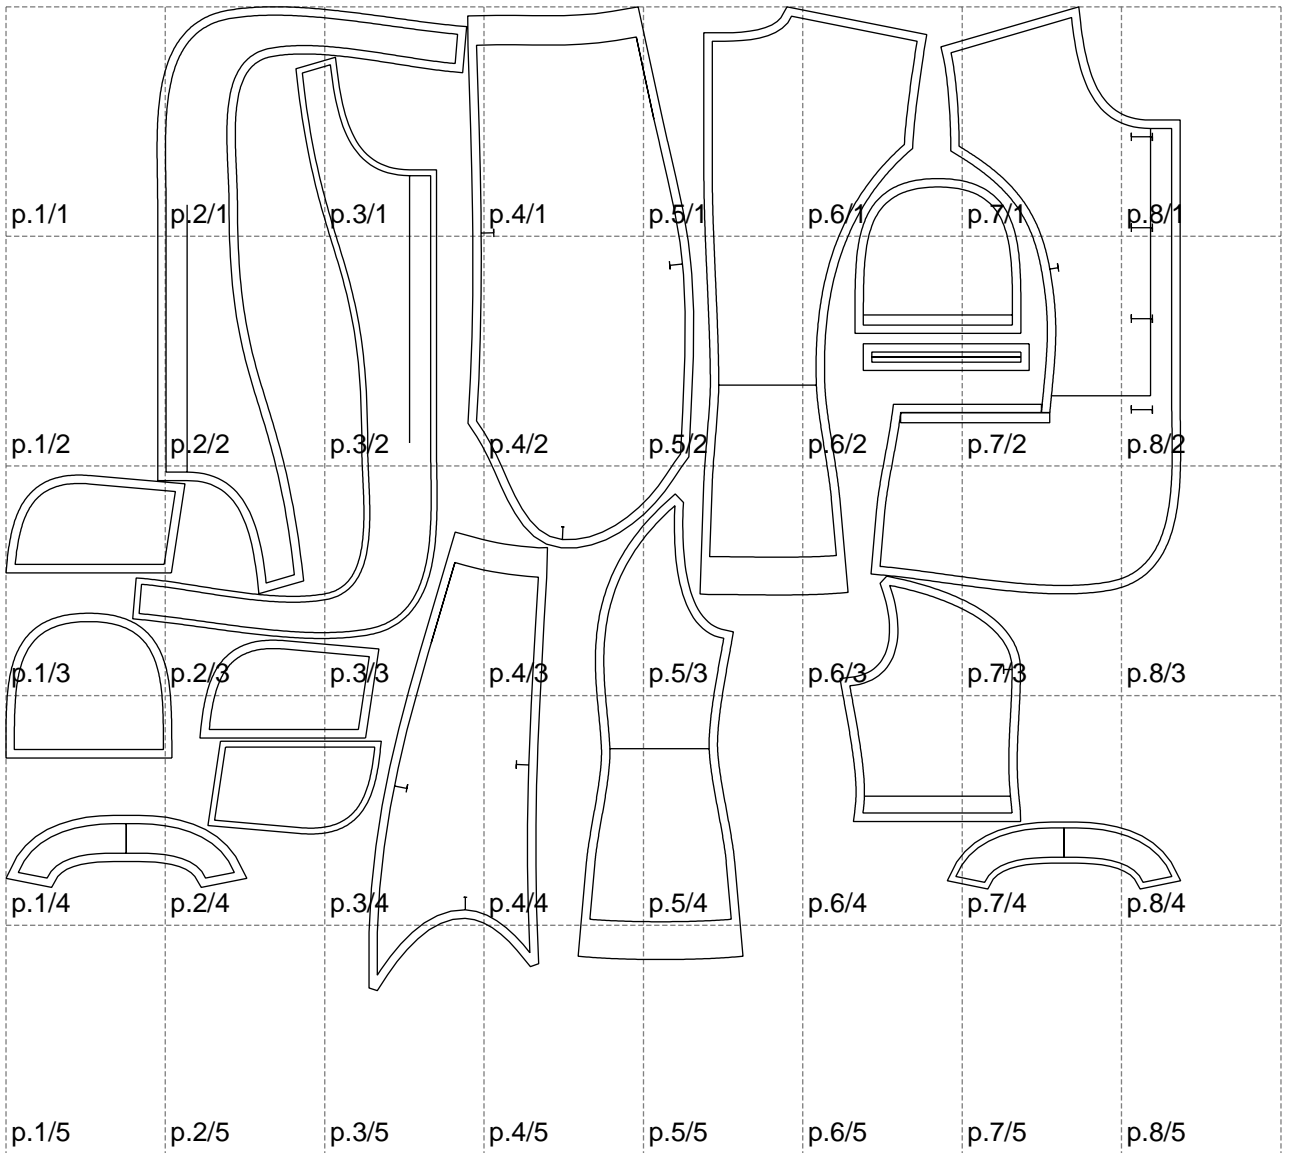

Not for print

Paper size: A4, size:1399.00 x1171.50 mm

# Example

size:1499.00 x1786.82 mm

Maneken =1 ver.0

rz\_1=170

rz\_16=112

rz\_17=96.2

rz\_18=94

rz\_19=120

rz\_20=117

---

. . . . .  
. . . . .  
. . . . .