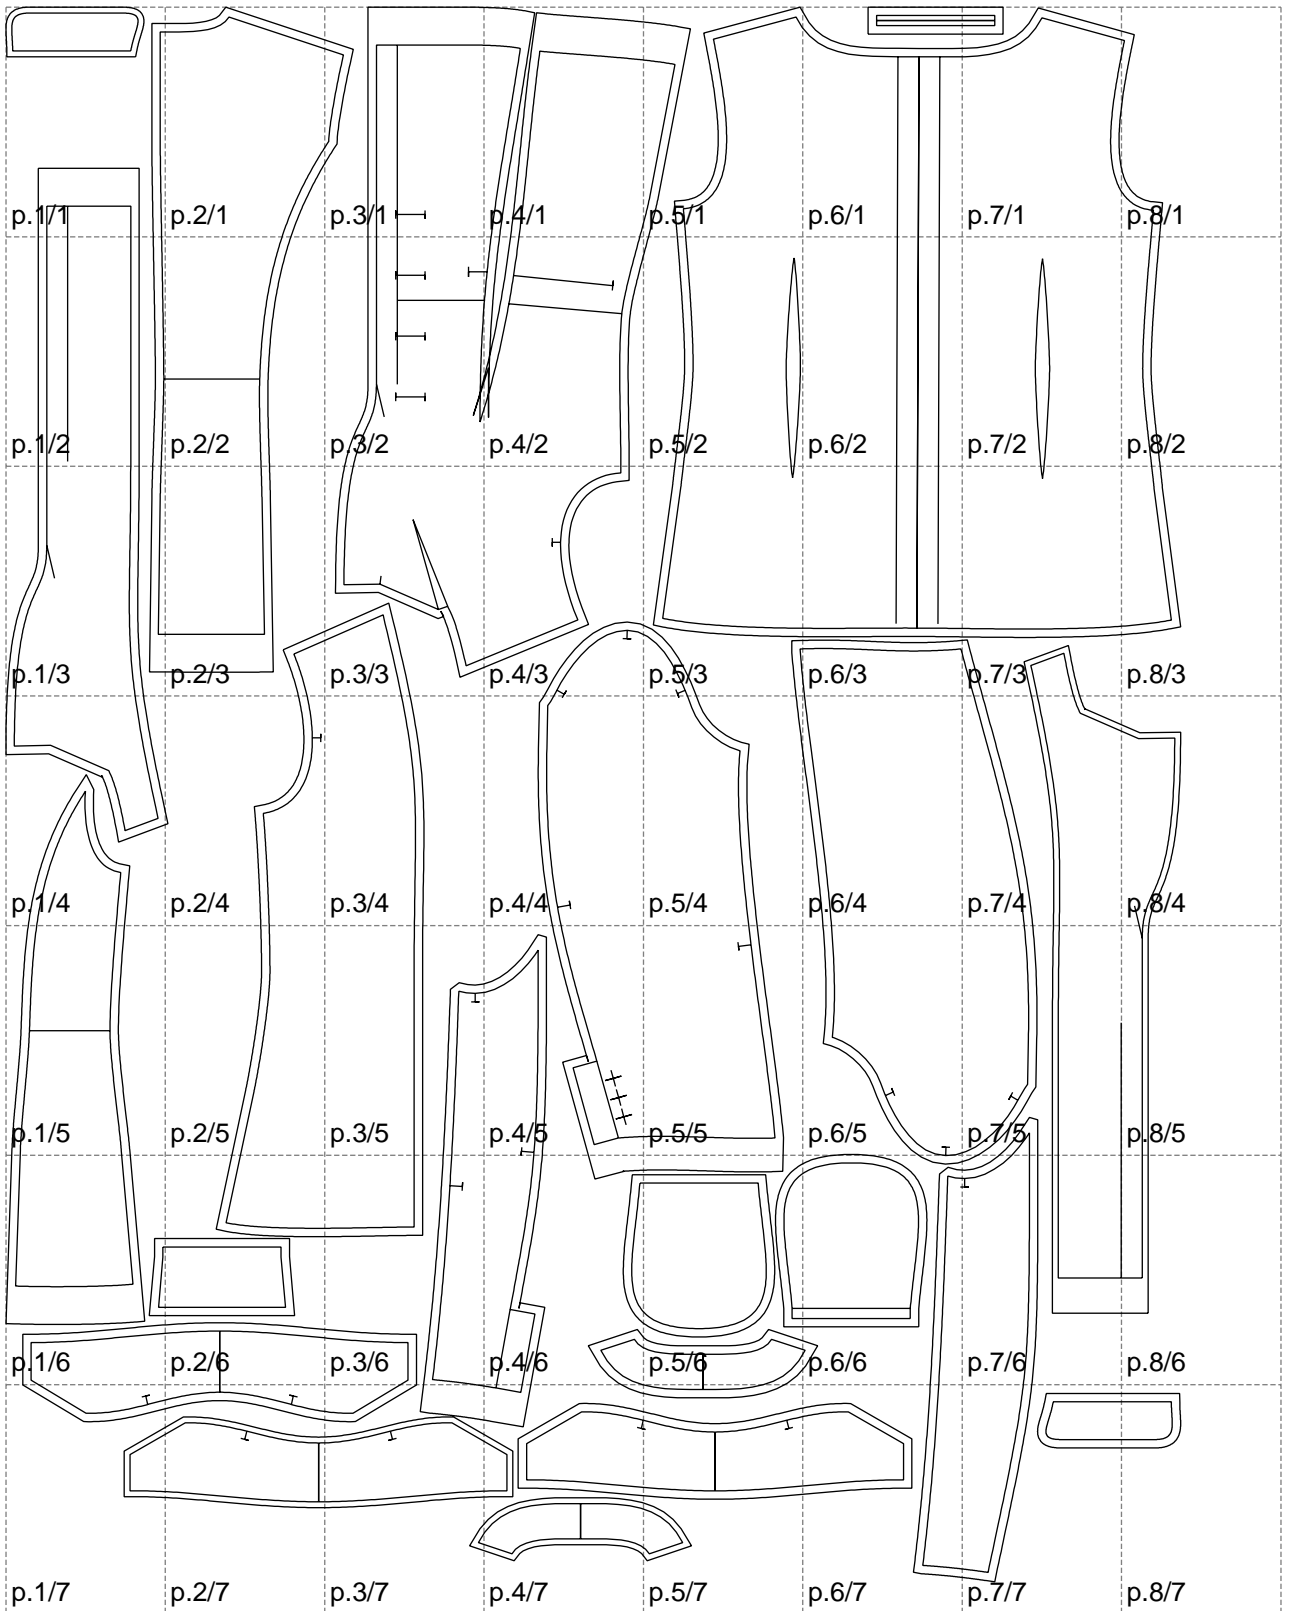

Not for print

Paper size: A4, size:1399.00 x1875.05 mm

# Example

size:1499.00 x1654.31 mm

Maneken =1 ver.0

rz\_1=170

rz\_16=92

rz\_17=78.8

rz\_18=71.8

rz\_19=100

rz\_20=98.1

---

. . . . .  
. . . . .  
. . . . .