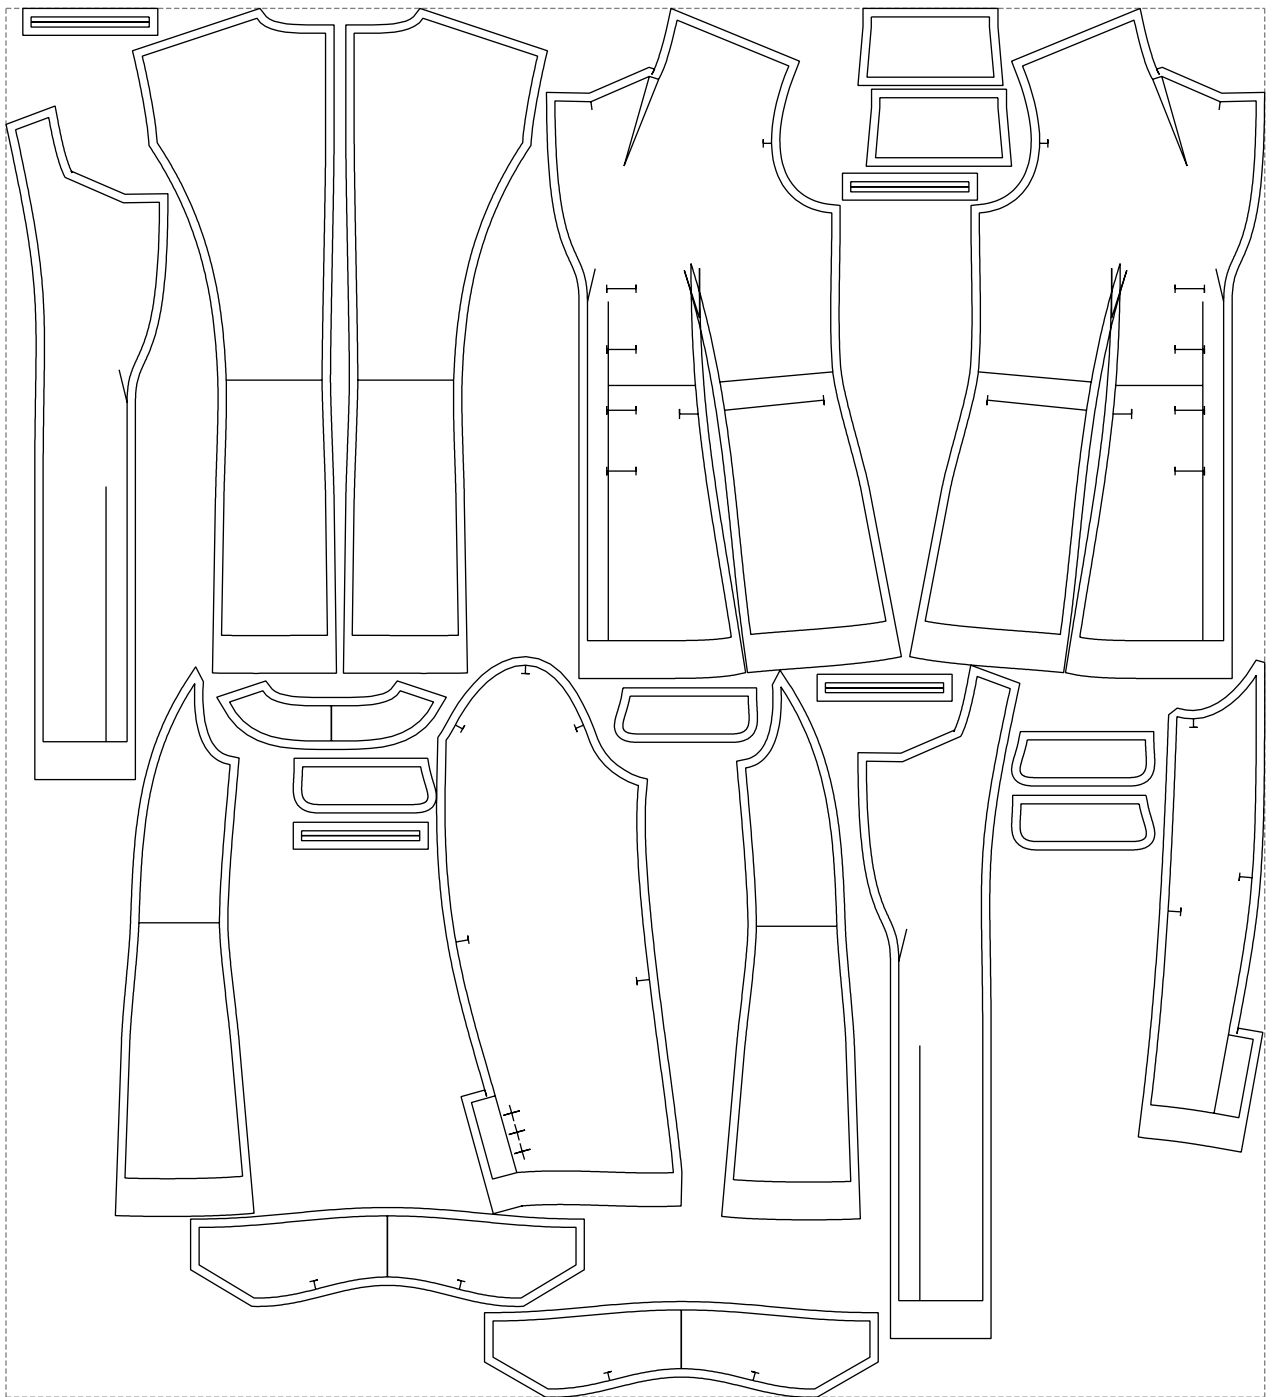

# Example

size:1499.00 x1654.31 mm

Maneken =1 ver.0

rz\_1=170

rz\_16=92

rz\_17=78.8

rz\_18=71.8

rz\_19=100