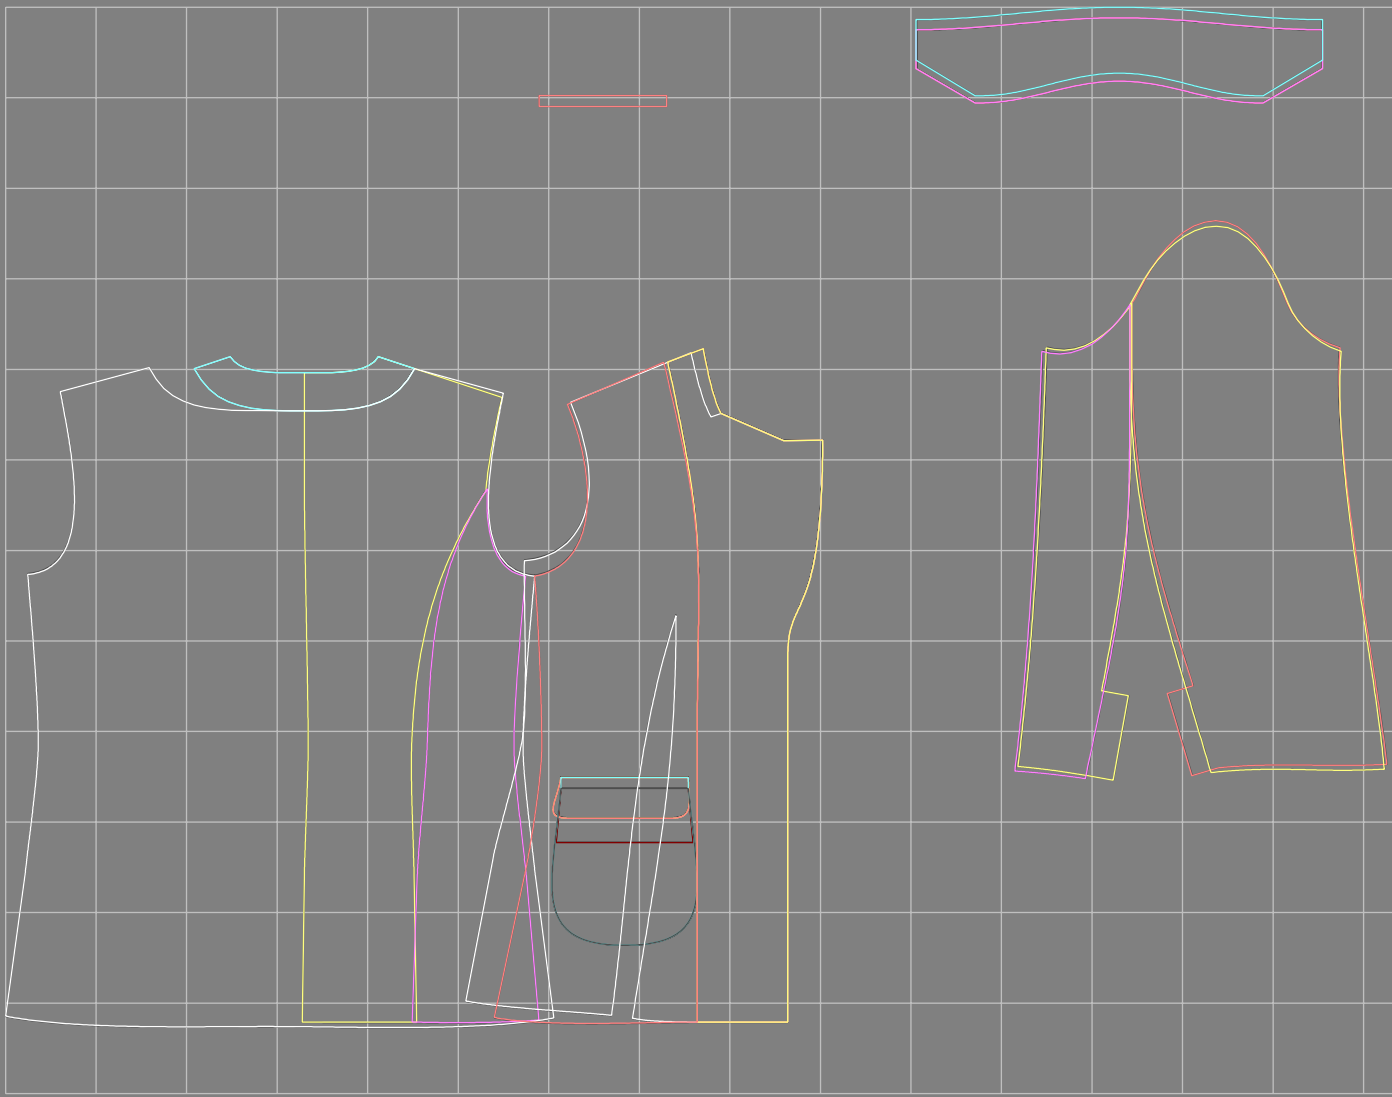

Not for print

Paper size: A4, size:1399.00 x1875.05 mm

# Example

size:1499.00 x1654.31 mm

Maneken =1 ver.0

rz\_1=170

rz\_16=92

rz\_17=78.8

rz\_18=71.8

rz\_19=100

rz\_20=98.1

---

. . . . .  
. . . . .  
. . . . .