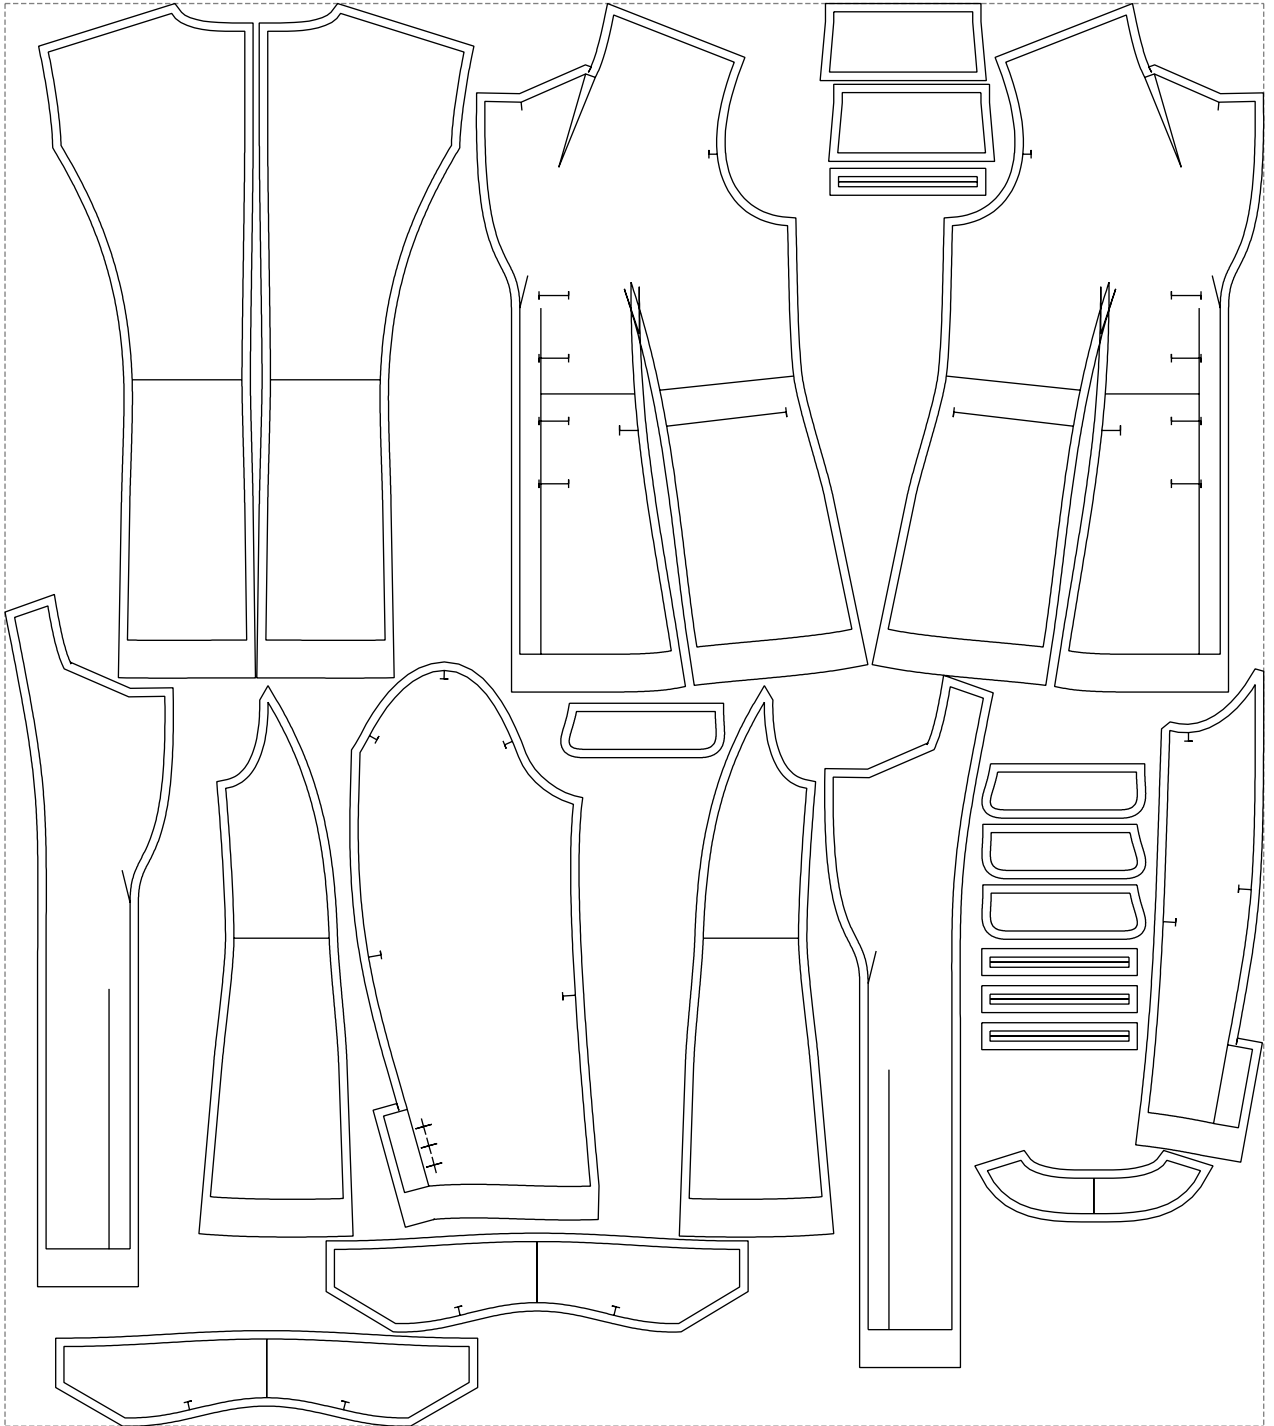

# Example

size:1499.00 x1694.79 mm

Maneken =1 ver.0

rz\_1=170

rz\_16=104

rz\_17=88.9

rz\_18=84.4

rz\_19=112