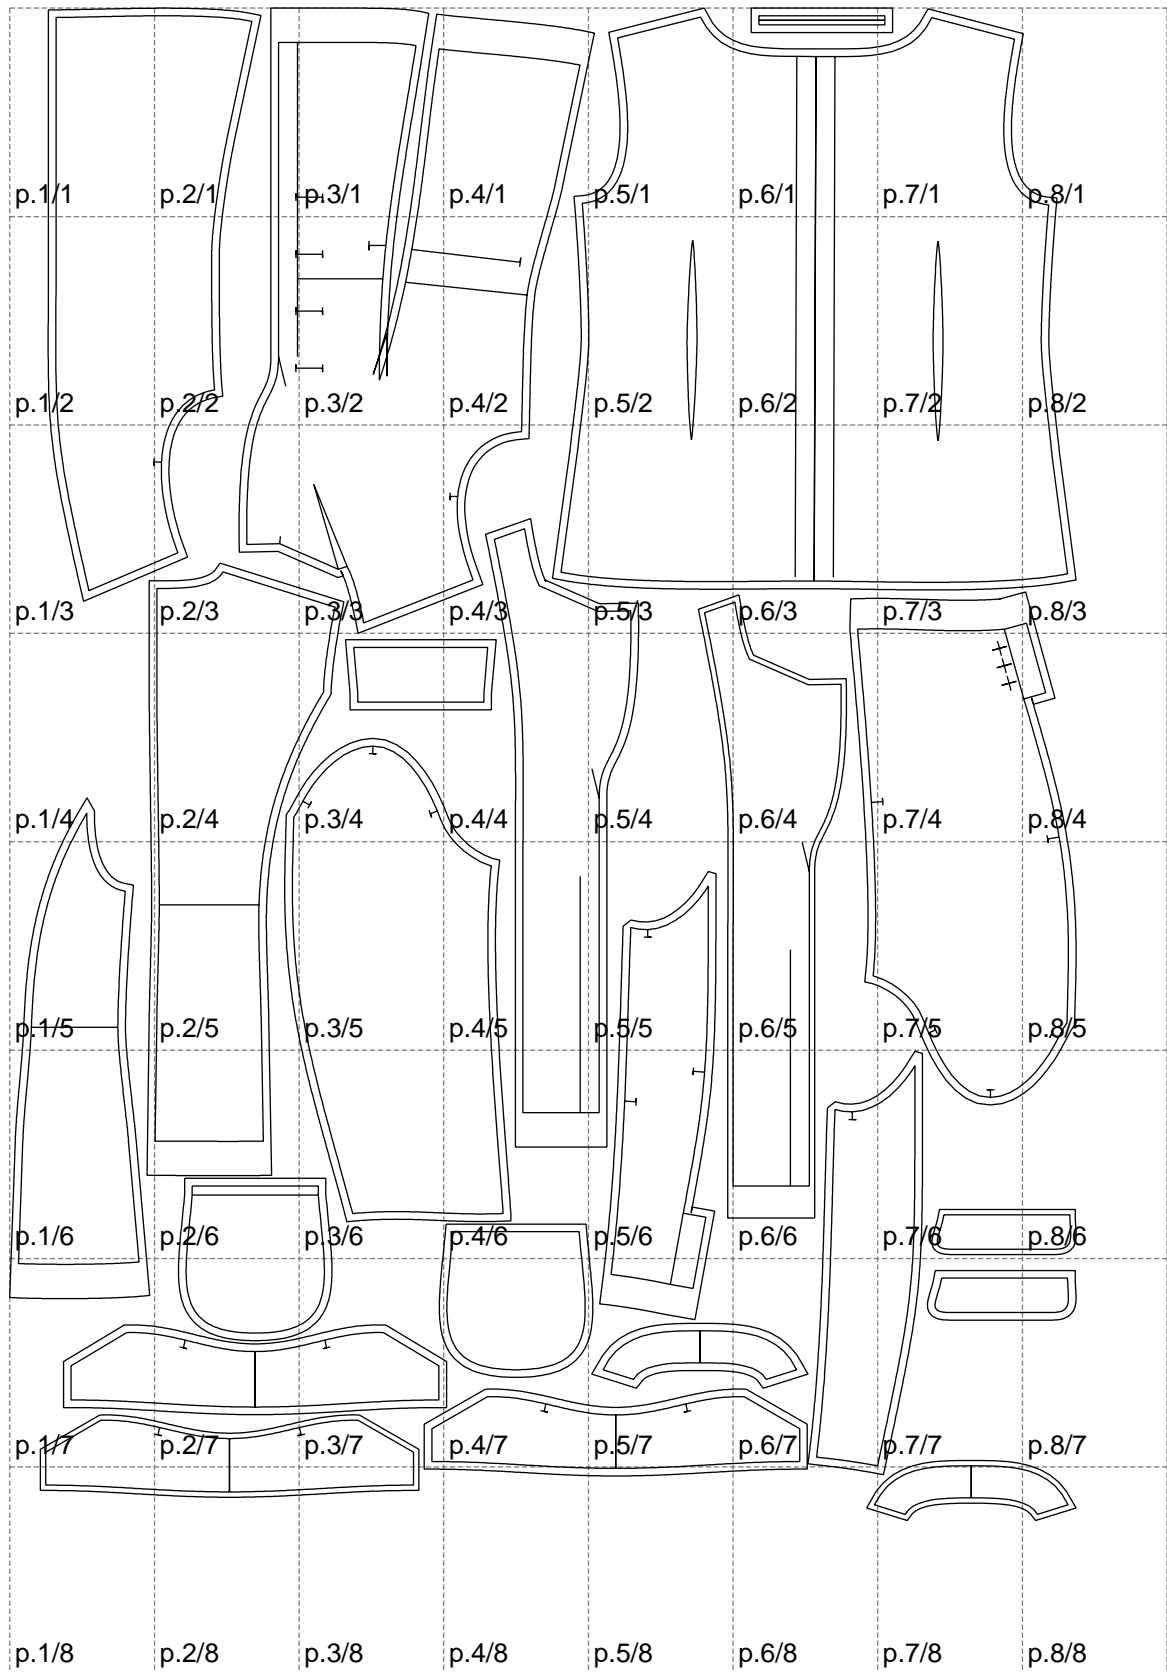

Not for print

Paper size: A4, size:1399.00 x1984.14 mm

# Example

size:1499.00 x1694.79 mm

Maneken =1 ver.0

rz\_1=170

rz\_16=104

rz\_17=88.9

rz\_18=84.4

rz\_19=112

rz\_20=109.3

---

. . . . .  
. . . . .  
. . . . .