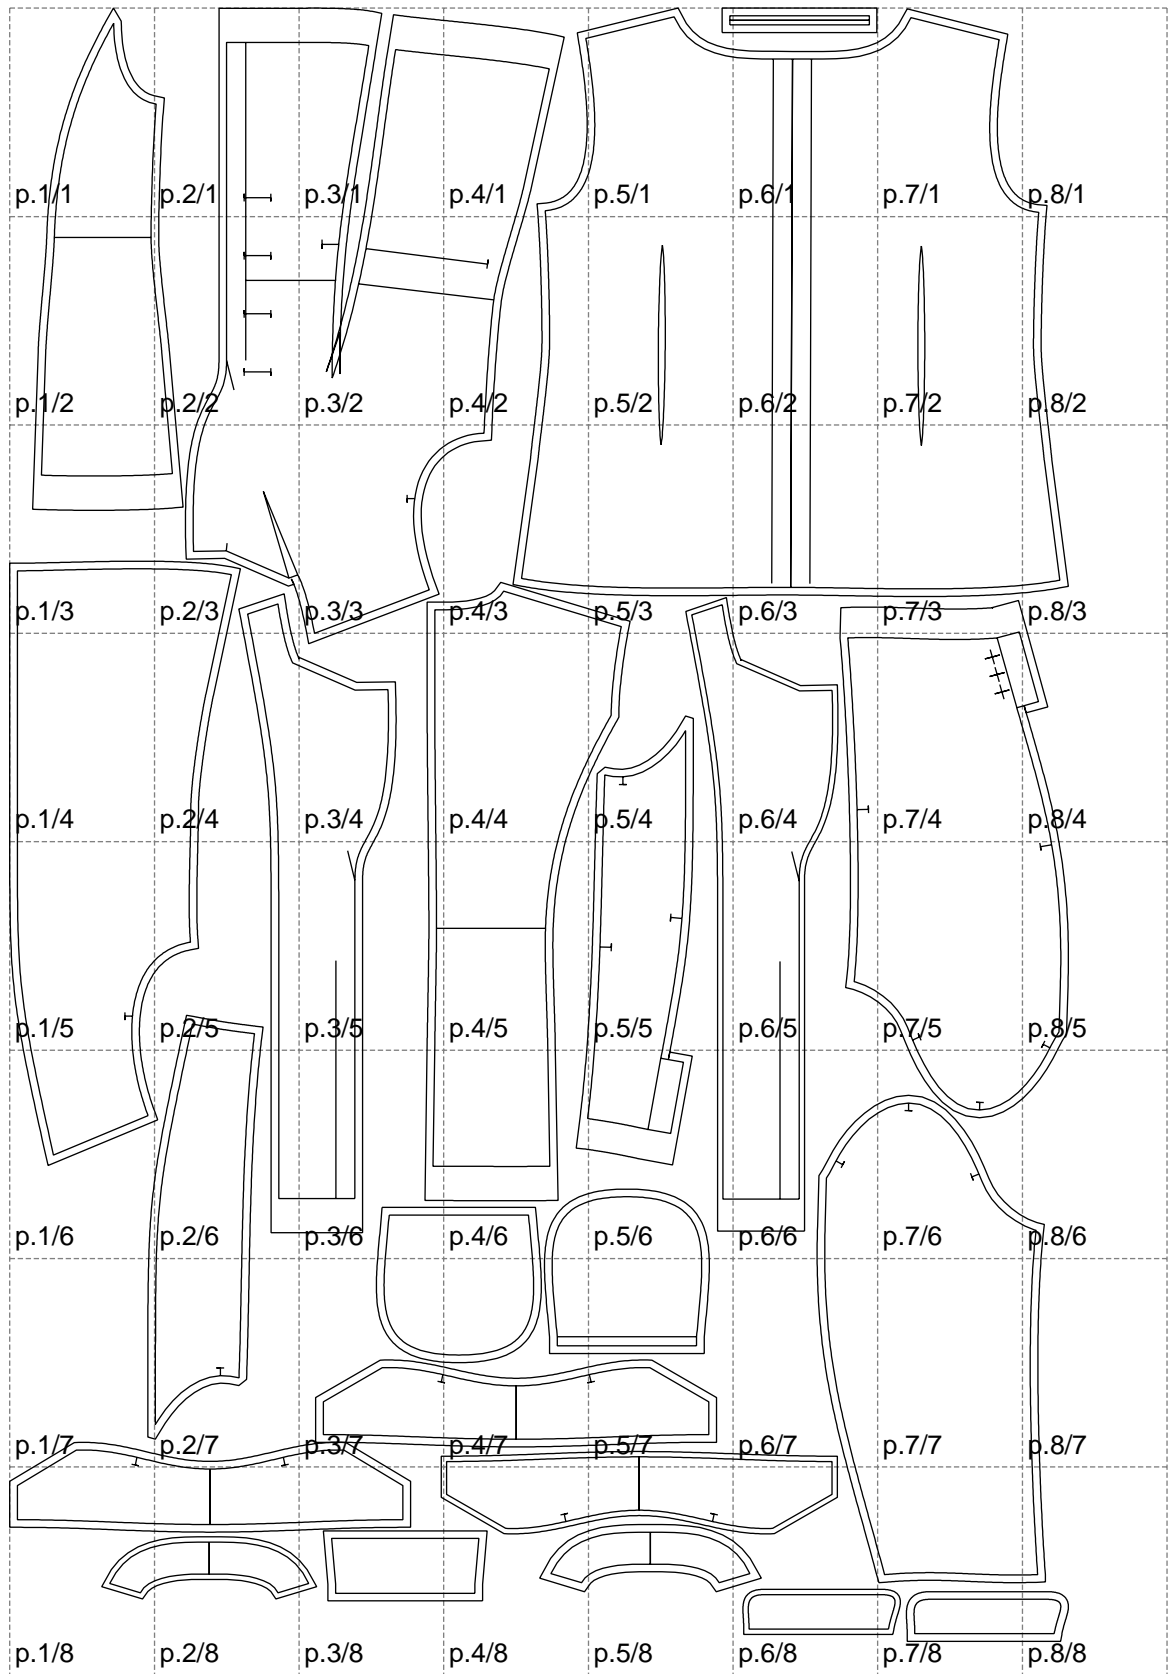

Not for print

Paper size: A4, size:1388.96 x2142.45 mm

# Example

size:1499.00 x1758.42 mm

Maneken =1 ver.0

rz\_1=170

rz\_16=112

rz\_17=96.2

rz\_18=94

rz\_19=120

rz\_20=117

---

. . . . .  
. . . . .  
. . . . .