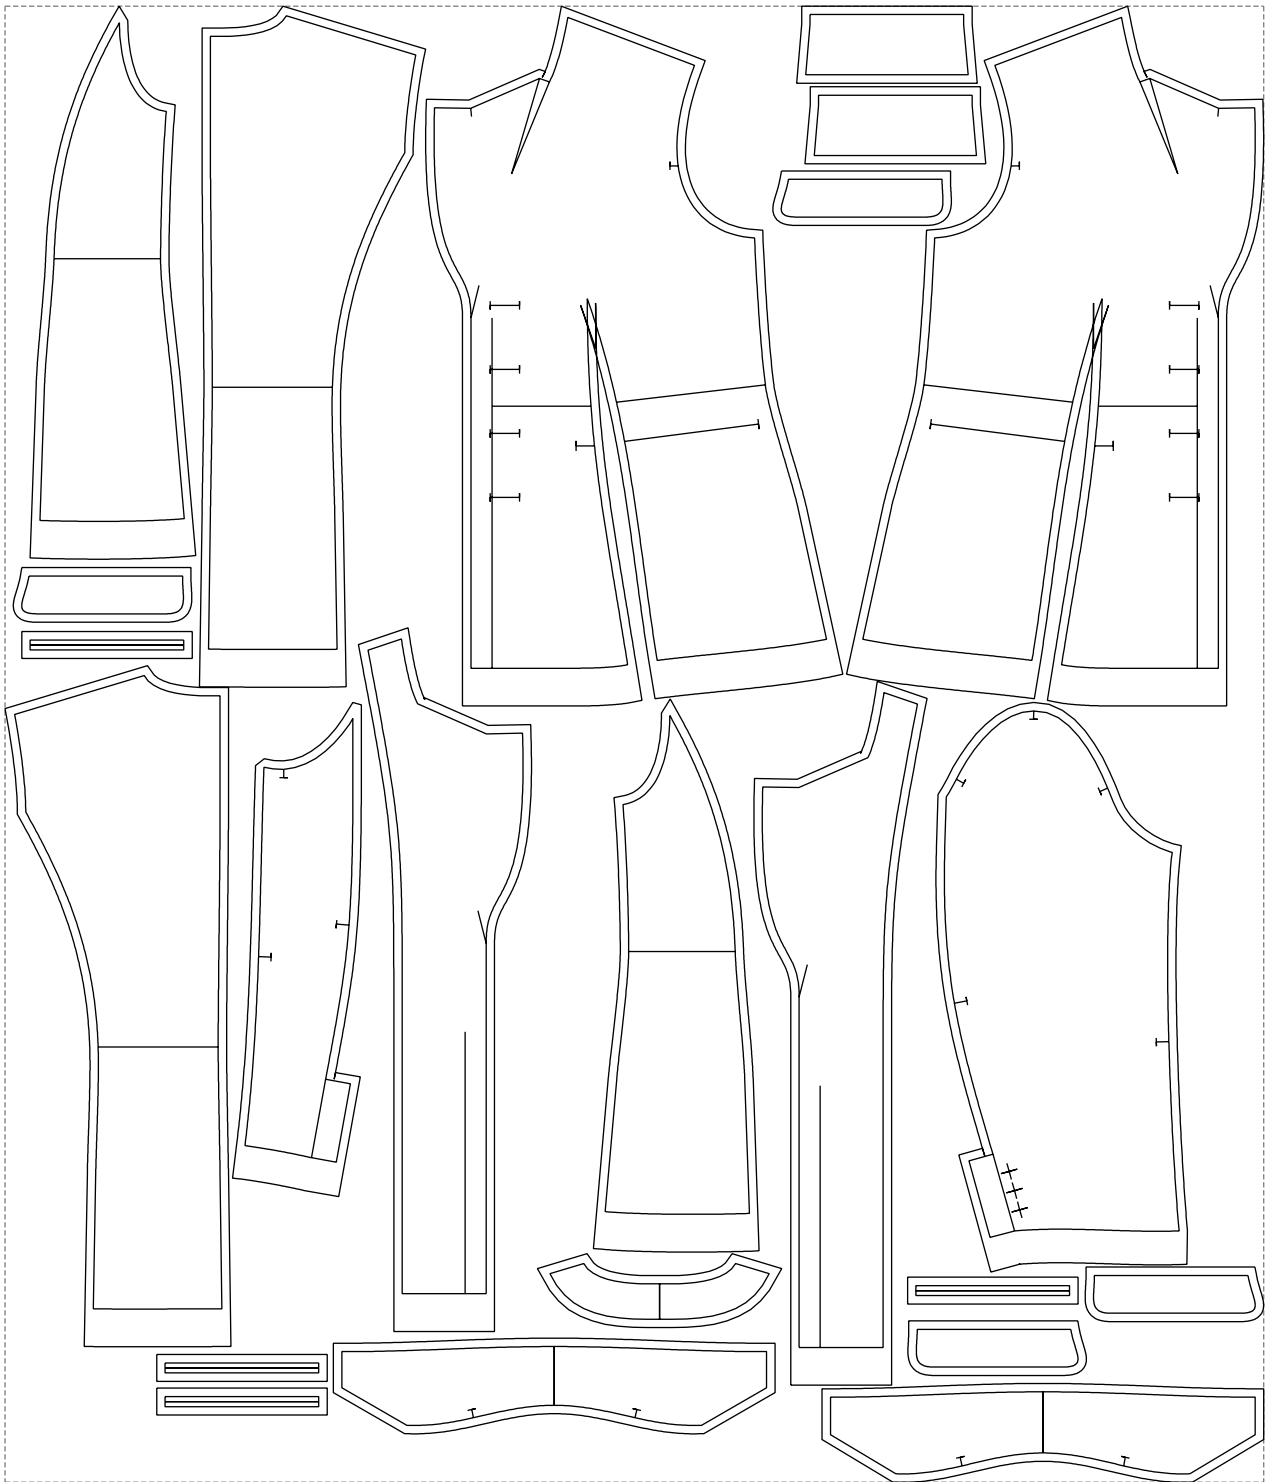

Not for print

Paper size: A4, size:1388.96 x2142.45 mm

# Example

size:1499.00 x1758.42 mm

Maneken =1 ver.0

rz\_1=170

rz\_16=112

rz\_17=96.2

rz\_18=94

rz\_19=120