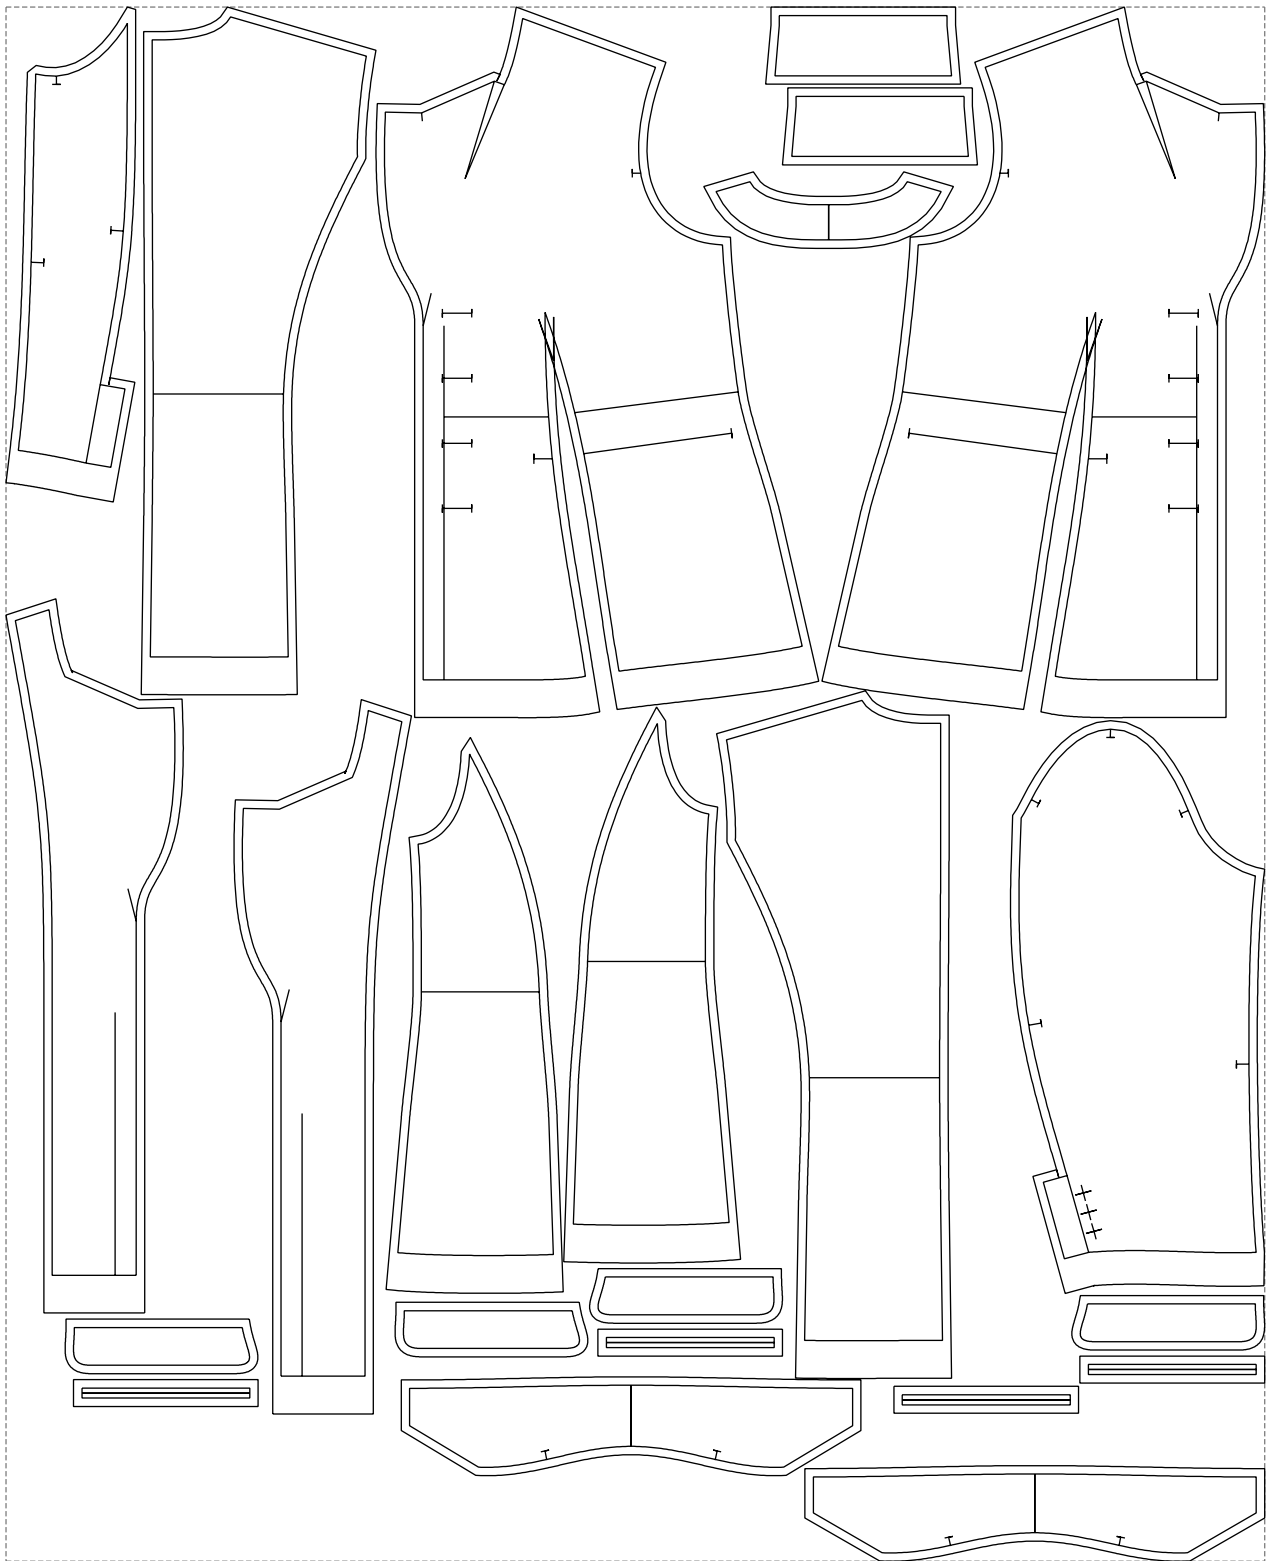

Not for print

Paper size: A4, size:1399.00 x2235.12 mm

Example

size:1499.00 x1851.27 mm

Maneken =1 ver.0

rz_1=170

rz_16=120

rz_17=104

rz_18=103.6

rz_19=128

rz_20=125.1

.
.
.