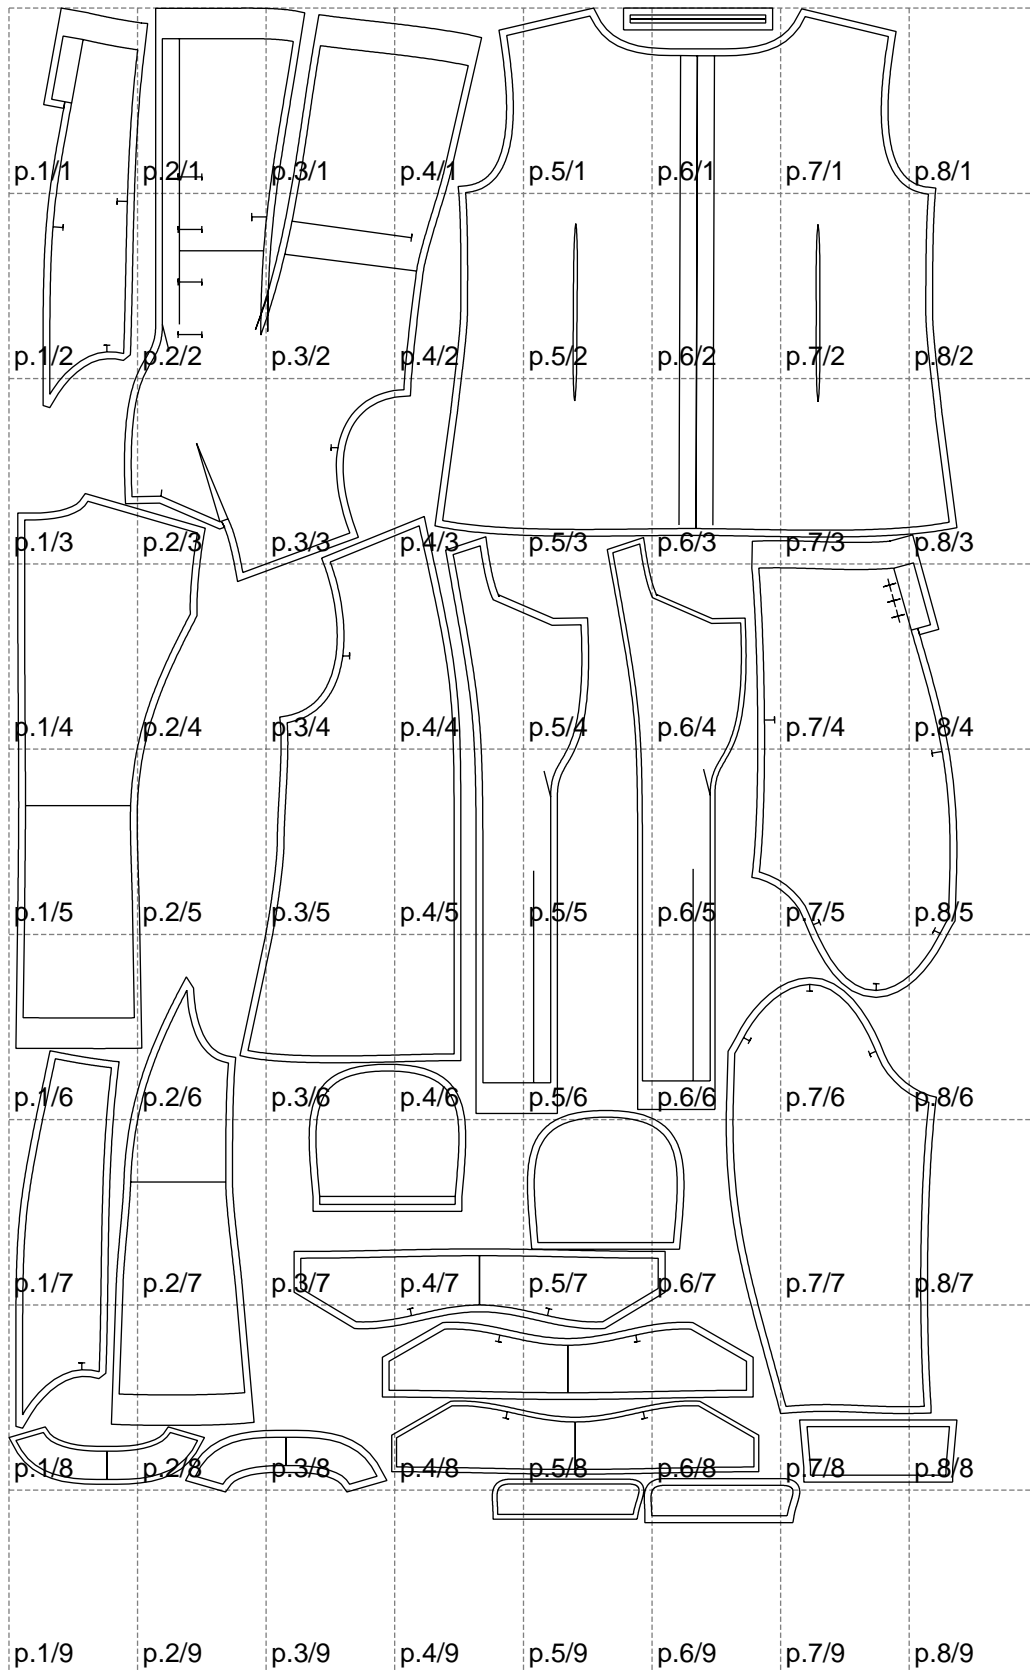

Not for print

Paper size: A4, size:1399.00 x2235.12 mm

Example

size:1499.00 x1851.27 mm

Maneken =1 ver.0

rz_1=170

rz_16=120

rz_17=104

rz_18=103.6

rz_19=128

rz_20=125.1

.
.
.