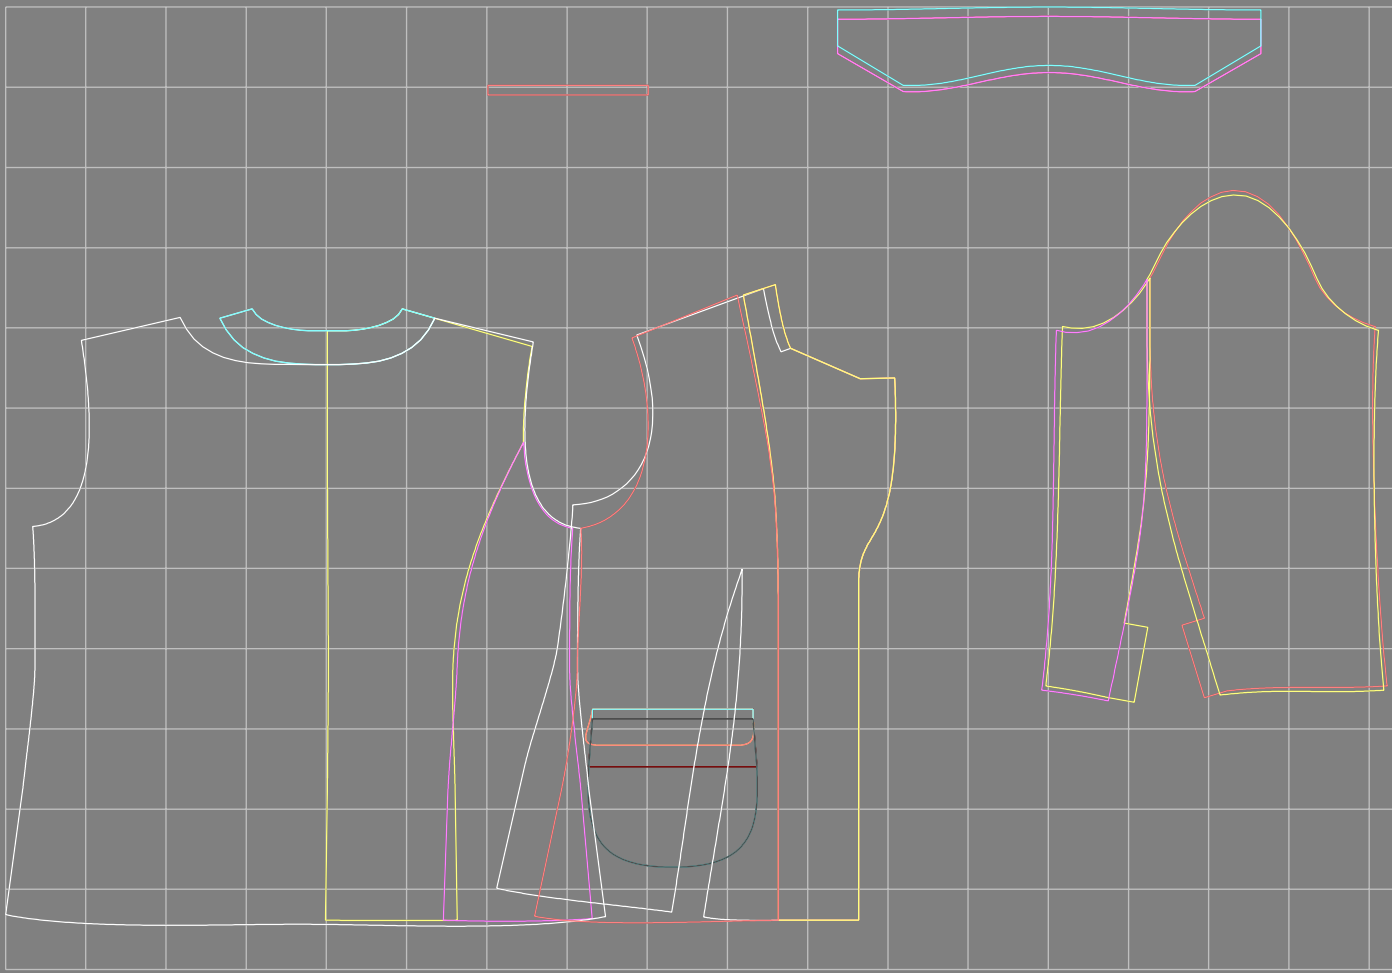

Not for print

Paper size: A4, size:1399.00 x2235.12 mm

Example

size:1499.00 x1851.27 mm

Maneken =1 ver.0

rz_1=170

rz_16=120

rz_17=104

rz_18=103.6

rz_19=128

rz_20=125.1

.
.
.