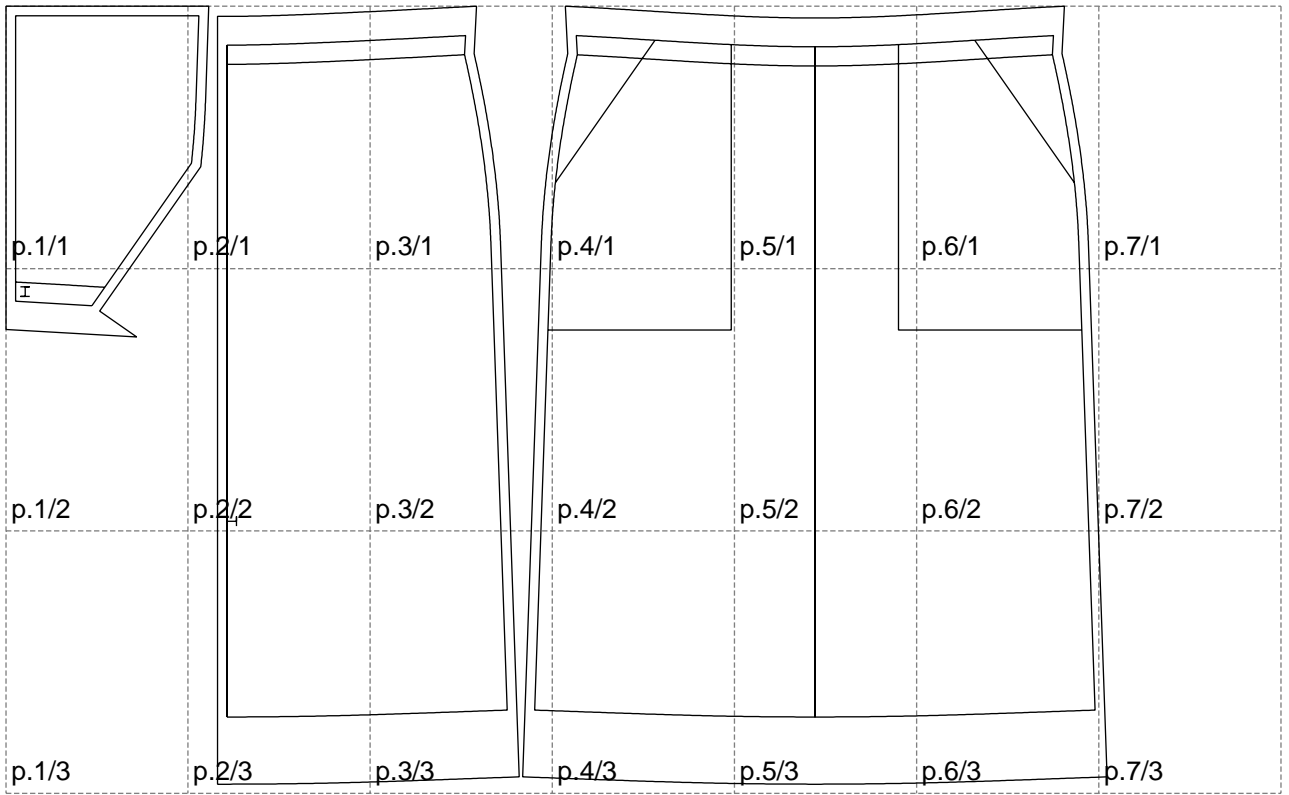

Not for print

Paper size: A4, size:1147.40 x810.64 mm

Example

size:1468.82 x810.64 mm

Maneken =1 ver.0

rz_1=170

rz_16=92

rz_17=78.8

rz_18=71.8

rz_19=100

rz_20=98.1

.
.
.