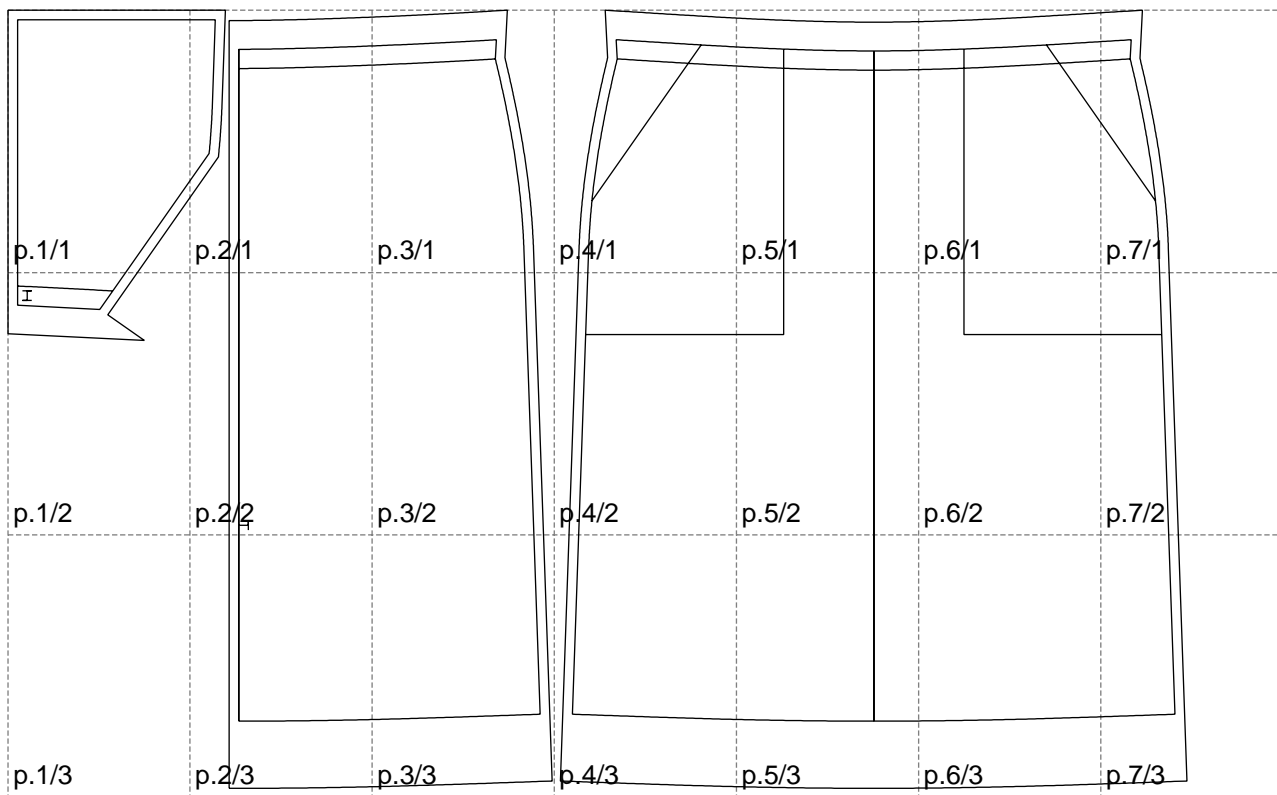

Not for print

Paper size: A4, size:1228.64 x810.78 mm

Example

size:1438.88 x1150.13 mm

Maneken =1 ver.0

rz_1=170

rz_16=100

rz_17=85.4

rz_18=80.2

rz_19=108

rz_20=105.4

.
.
.