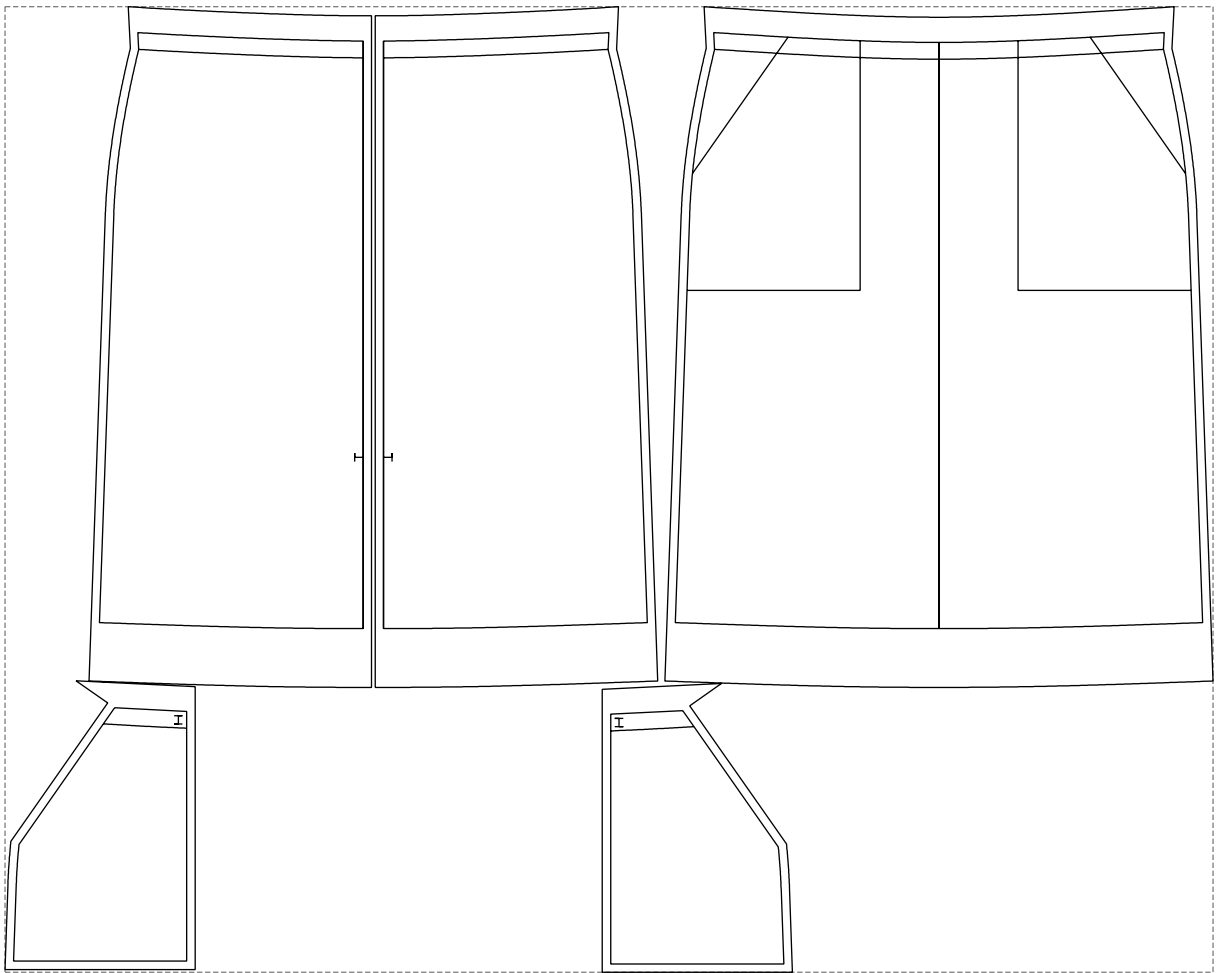

Not for print

Paper size: A4, size:1228.64 x810.78 mm

Example

size:1438.88 x1150.13 mm

Maneken =1 ver.0

rz_1=170

rz_16=100

rz_17=85.4

rz_18=80.2

rz_19=108

rz_20=105.4

.
.
.