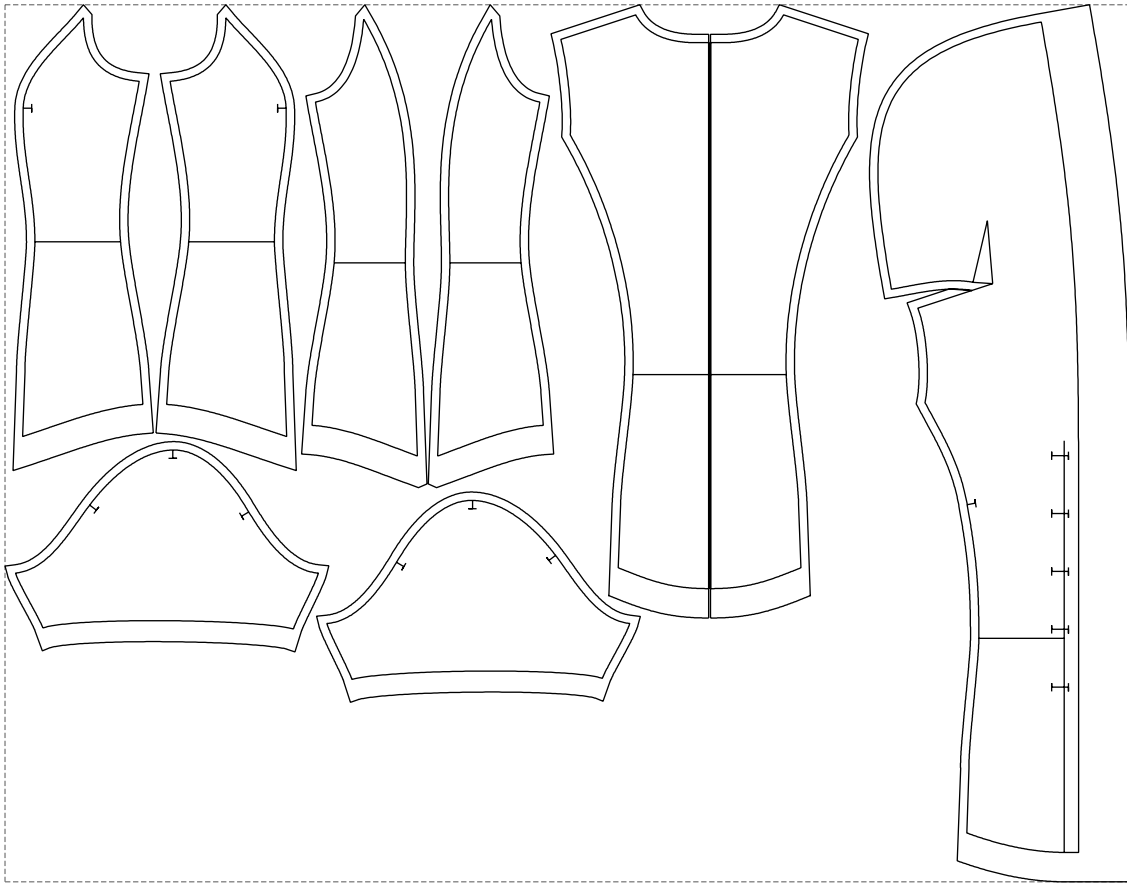

Not for print

Paper size: A4, size:1218.41 x1044.63 mm

# Example

size:1338.53 x1044.63 mm

Maneken =1 ver.0

rz\_1=170

rz\_16=88

rz\_17=75.6

rz\_18=67.6

rz\_19=96