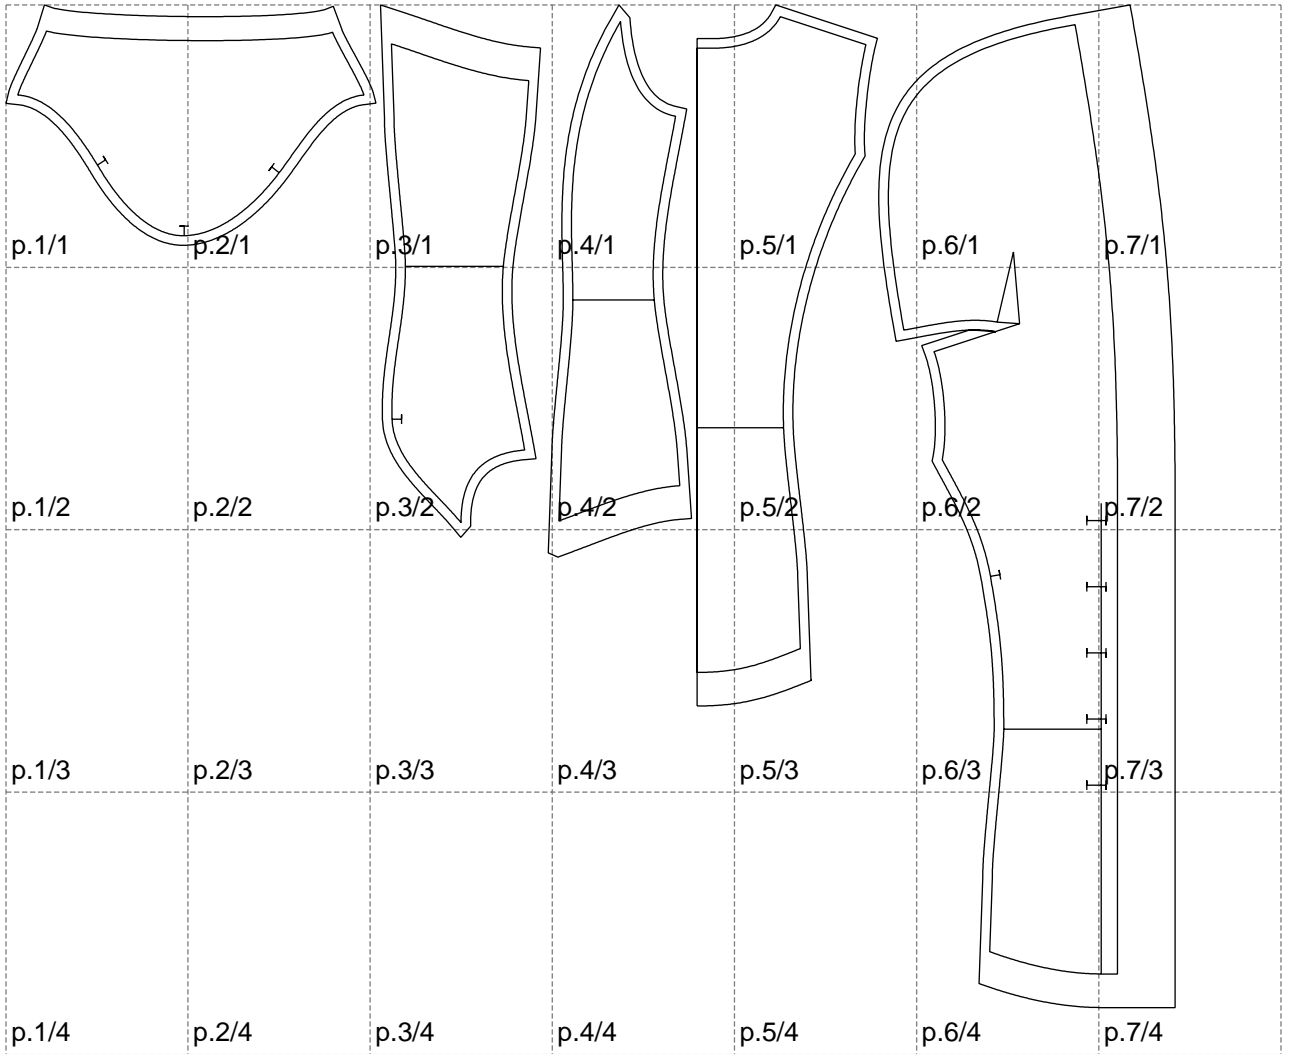

Not for print

Paper size: A4, size:1218.41 x1044.63 mm

# Example

size:1338.53 x1044.63 mm

Maneken =1 ver.0

rz\_1=170

rz\_16=88

rz\_17=75.6

rz\_18=67.6

rz\_19=96

rz\_20=94.6

---

. . . . .  
. . . . .  
. . . . .