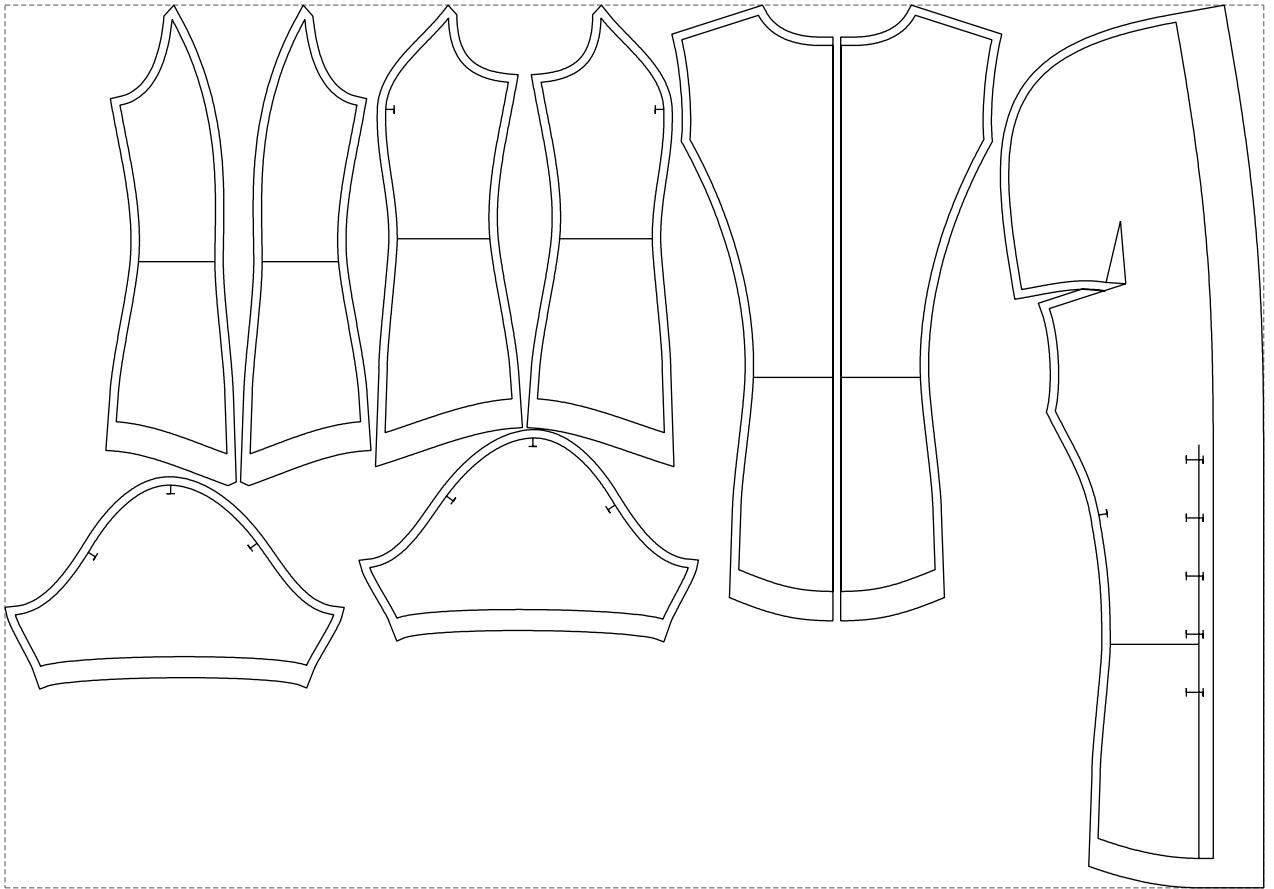

# Example

size:1499.00 x1051.42 mm

Maneken =1 ver.0

rz\_1=170

rz\_16=92

rz\_17=78.8

rz\_18=71.8

rz\_19=100