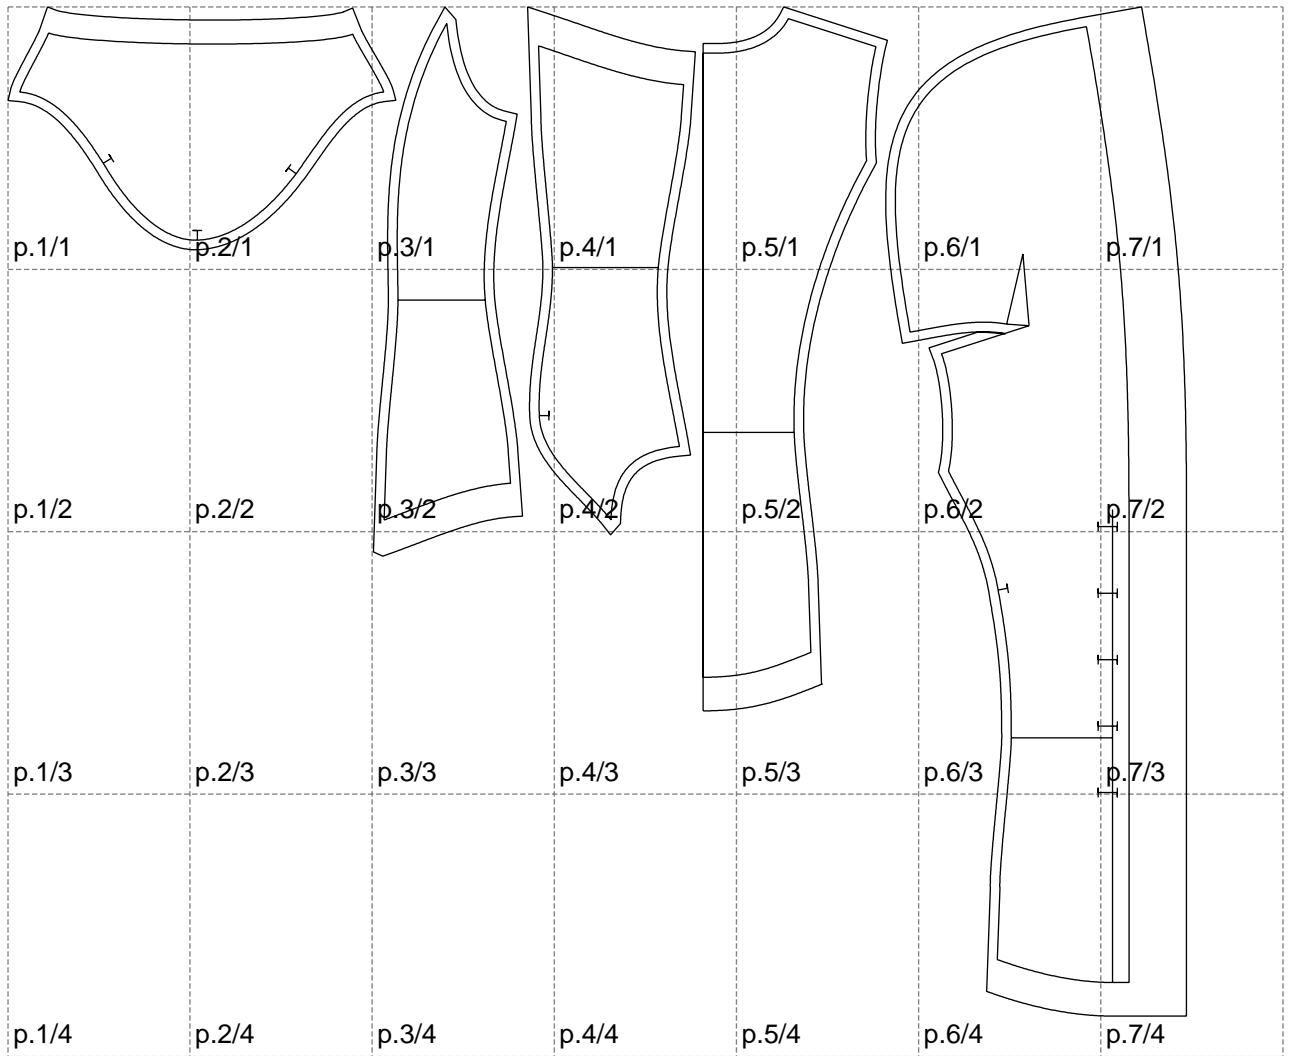

Not for print

Paper size: A4, size:1228.20 x1051.42 mm

# Example

size:1499.00 x1051.42 mm

Maneken =1 ver.0

rz\_1=170

rz\_16=92

rz\_17=78.8

rz\_18=71.8

rz\_19=100

rz\_20=98.1

---

. . . . .  
. . . . .  
. . . . .