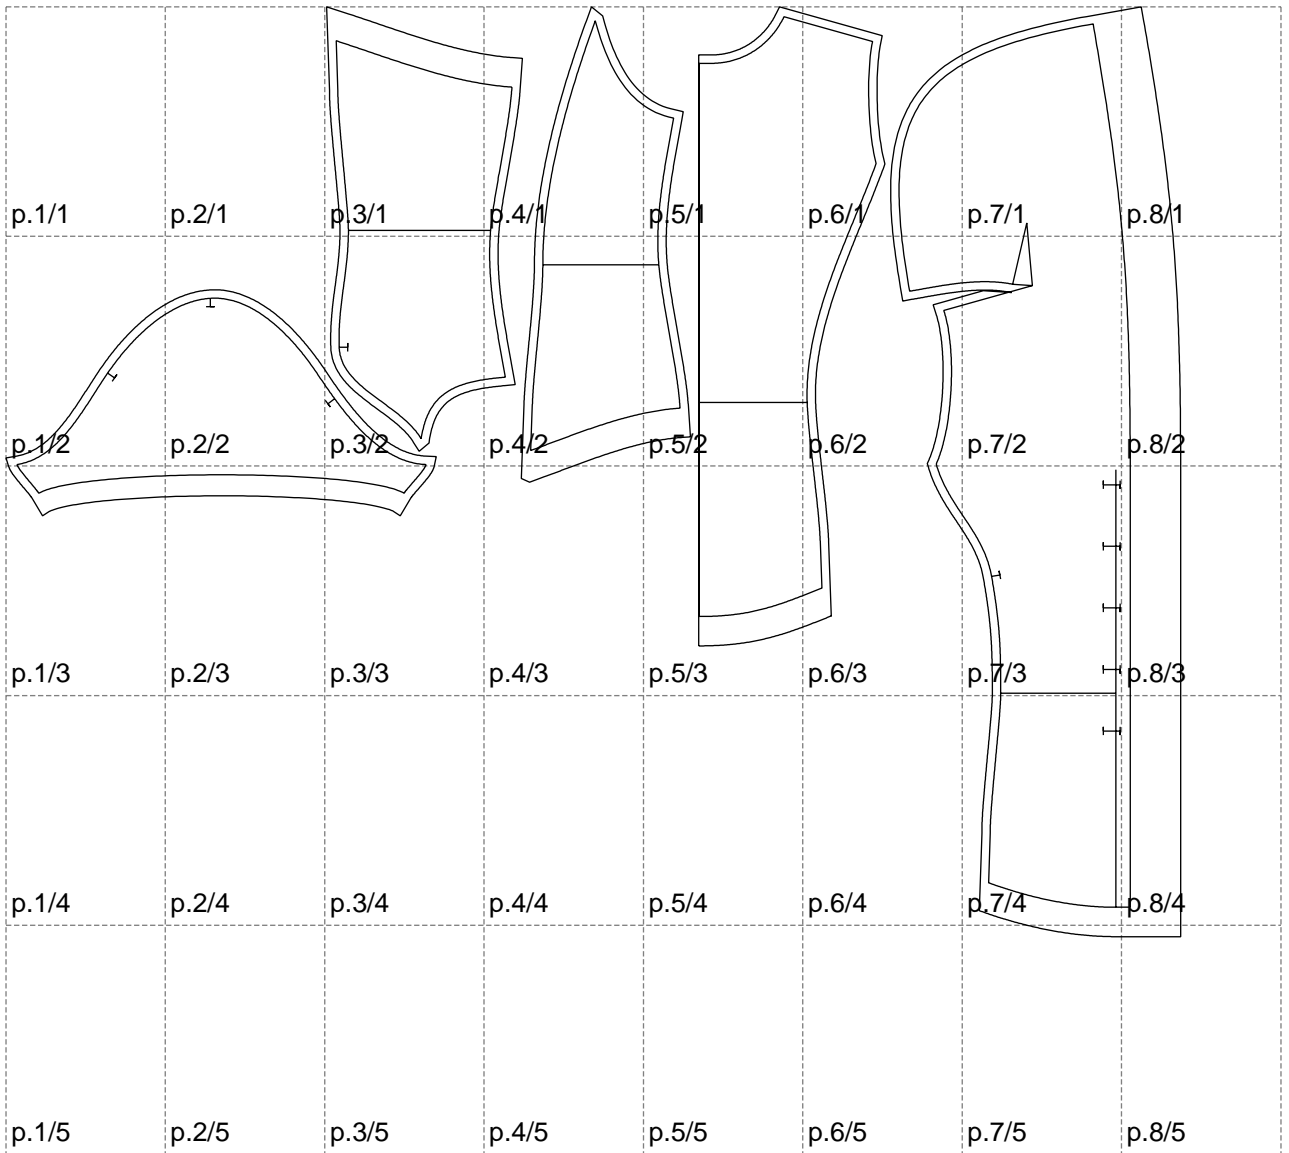

Not for print

Paper size: A4, size:1399.00 x1107.31 mm

# Example

size:1499.00 x1107.31 mm

Maneken =1 ver.0

rz\_1=170

rz\_16=120

rz\_17=104

rz\_18=103.6

rz\_19=128

rz\_20=125.1

---

. . . . .  
. . . . .  
. . . . .