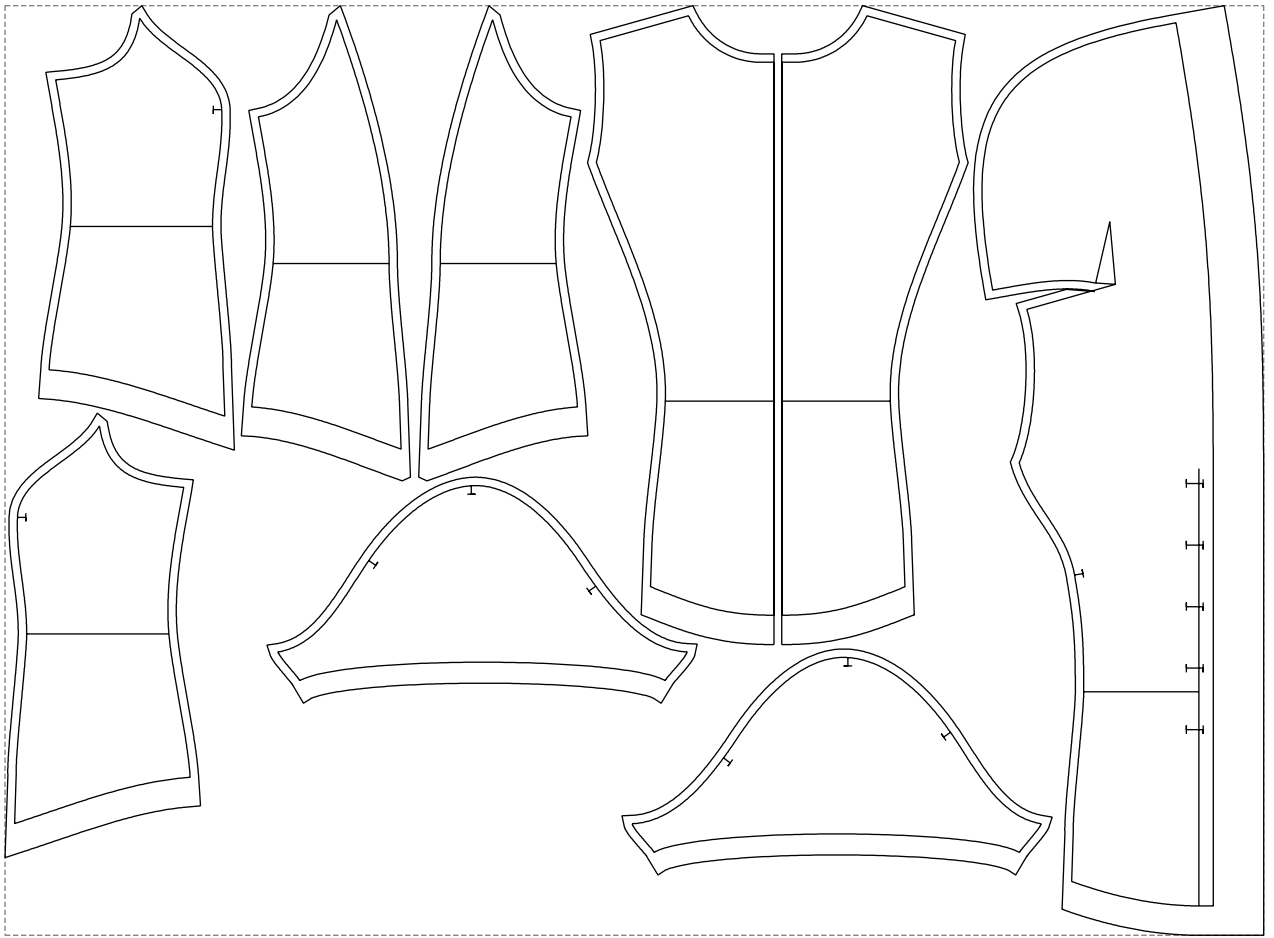

Not for print

Paper size: A4, size:1399.00 x1107.31 mm

# Example

size:1499.00 x1107.31 mm

Maneken =1 ver.0

rz\_1=170

rz\_16=120

rz\_17=104

rz\_18=103.6

rz\_19=128