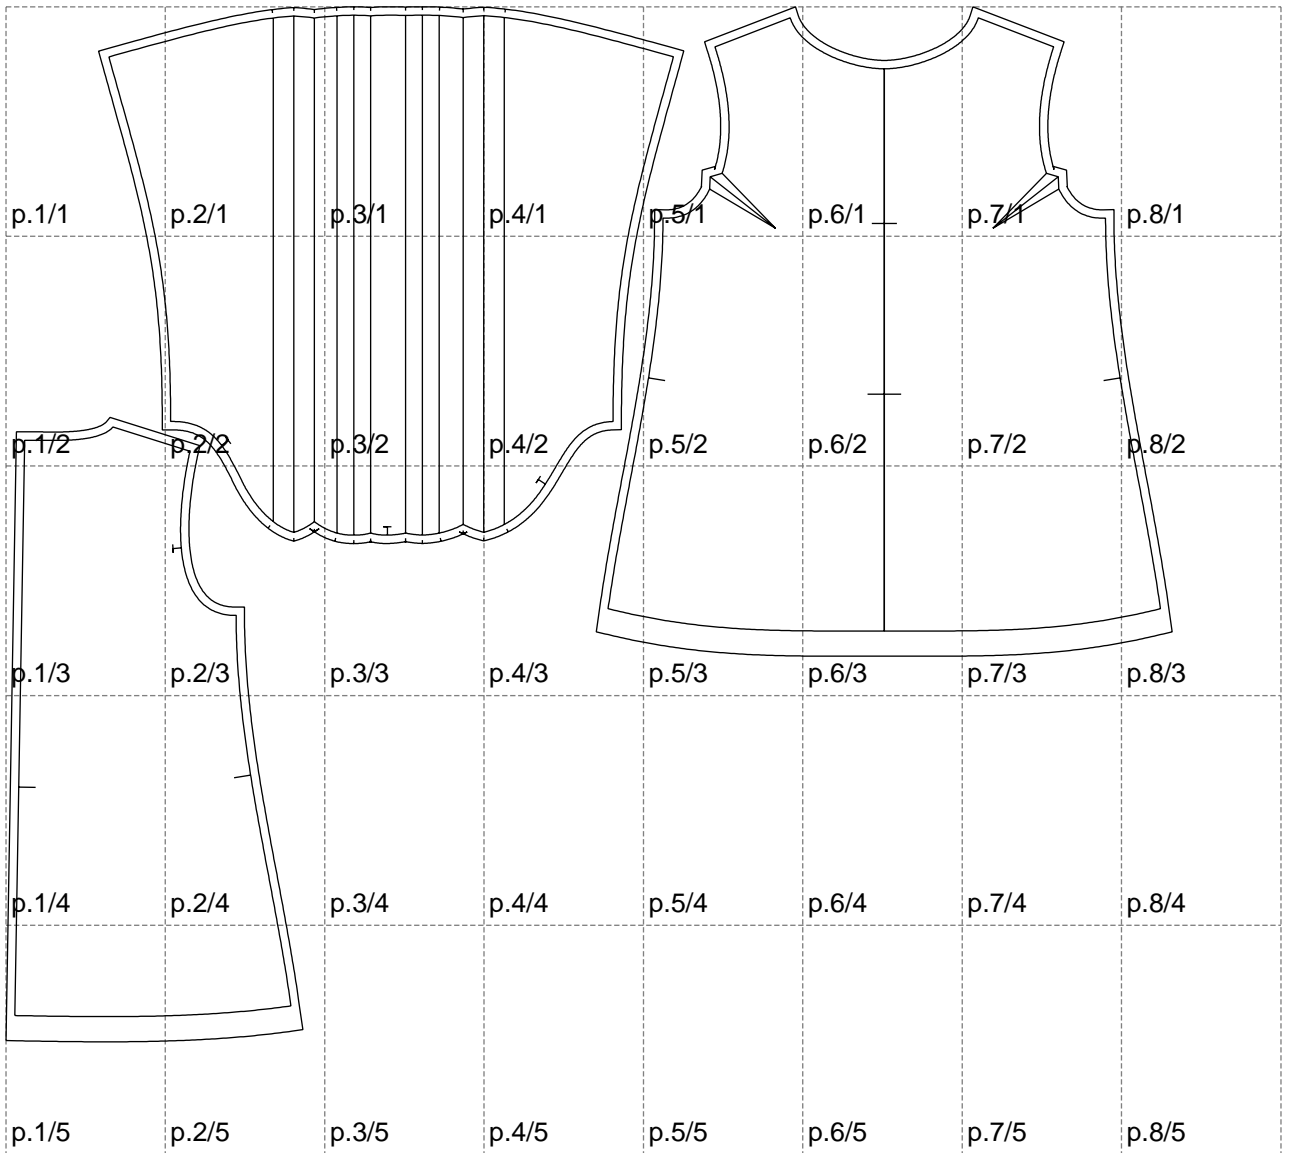

Not for print

Paper size: A4, size:1388.95 x1232.53 mm

# Example

size:1388.73 x1521.68 mm

Maneken =1 ver.0

rz\_1=170

rz\_16=92

rz\_17=78.8

rz\_18=71.8

rz\_19=100

rz\_20=98.1

---

. . . . .  
. . . . .  
. . . . .