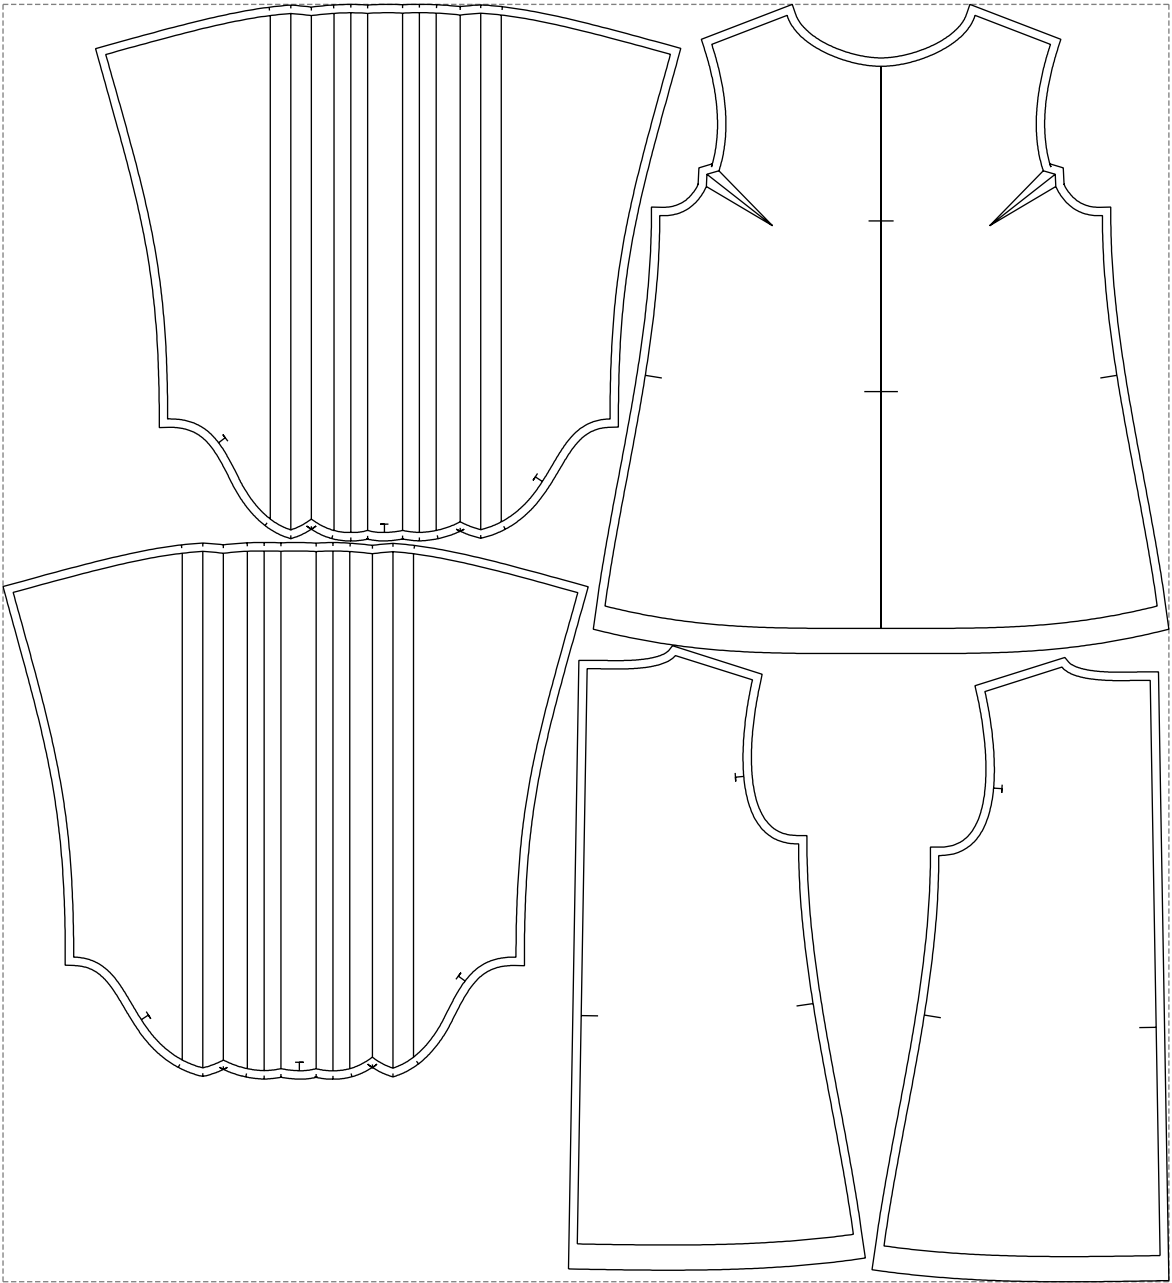

Not for print

Paper size: A4, size:1388.95 x1232.53 mm

# Example

size:1388.73 x1521.68 mm

Maneken =1 ver.0

rz\_1=170

rz\_16=92

rz\_17=78.8

rz\_18=71.8

rz\_19=100

rz\_20=98.1

---

. . . . .  
. . . . .  
. . . . .