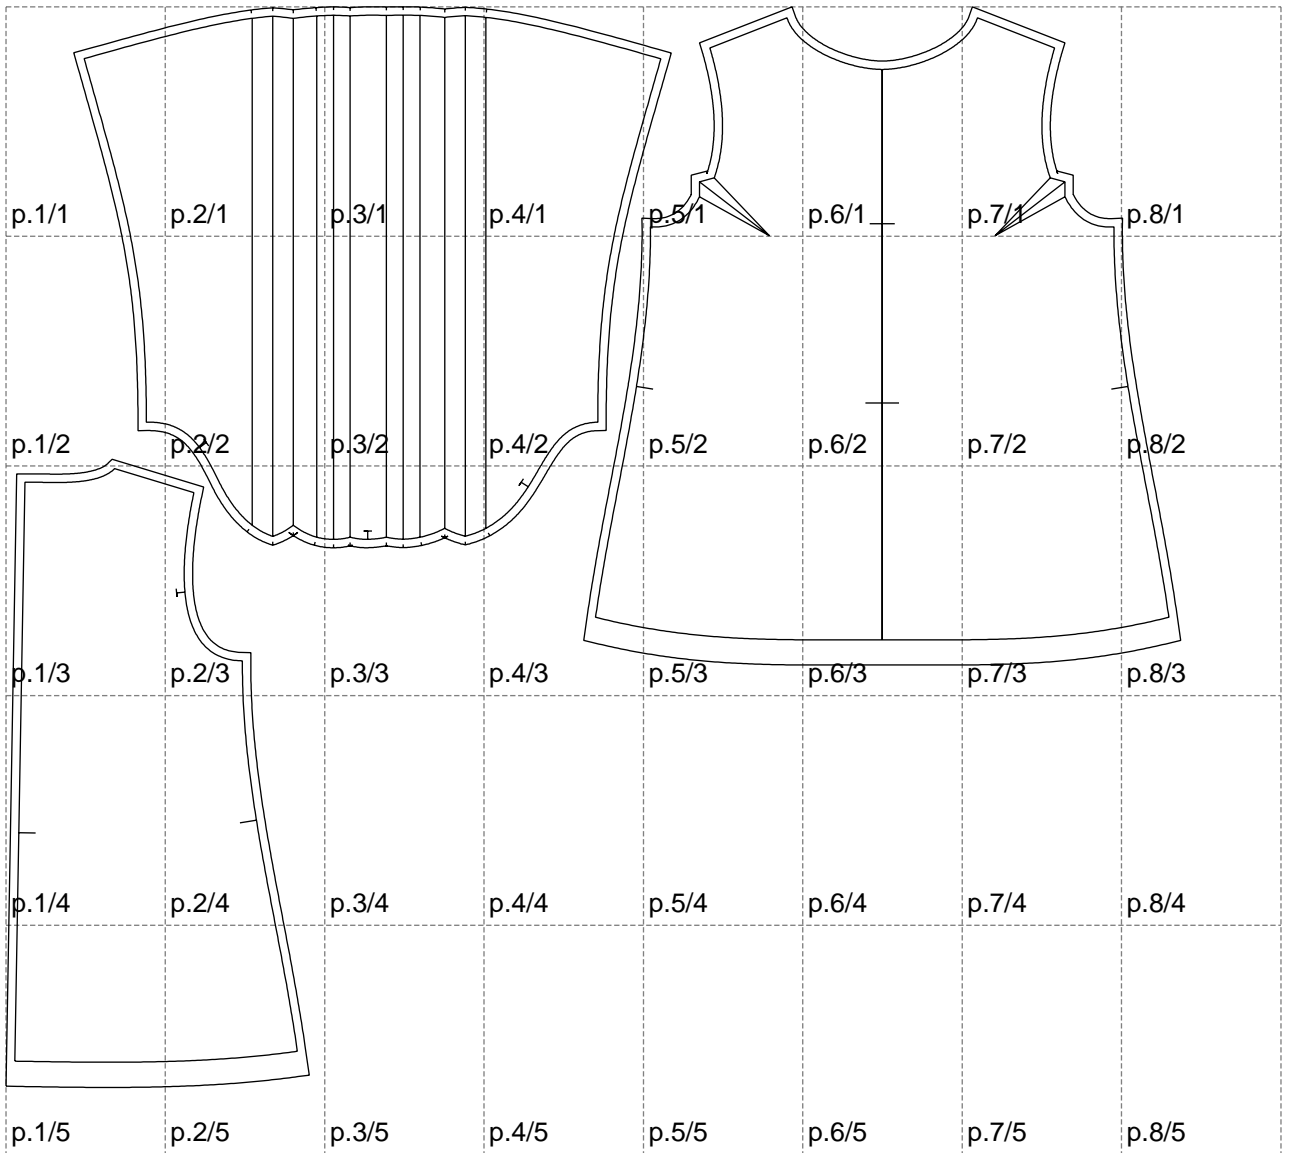

Not for print

Paper size: A4, size:1399.00 x1286.85 mm

# Example

size:1458.72 x2026.03 mm

Maneken =1 ver.0

rz\_1=170

rz\_16=96

rz\_17=82

rz\_18=76

rz\_19=104

rz\_20=101.8

---

. . . . .  
. . . . .  
. . . . .