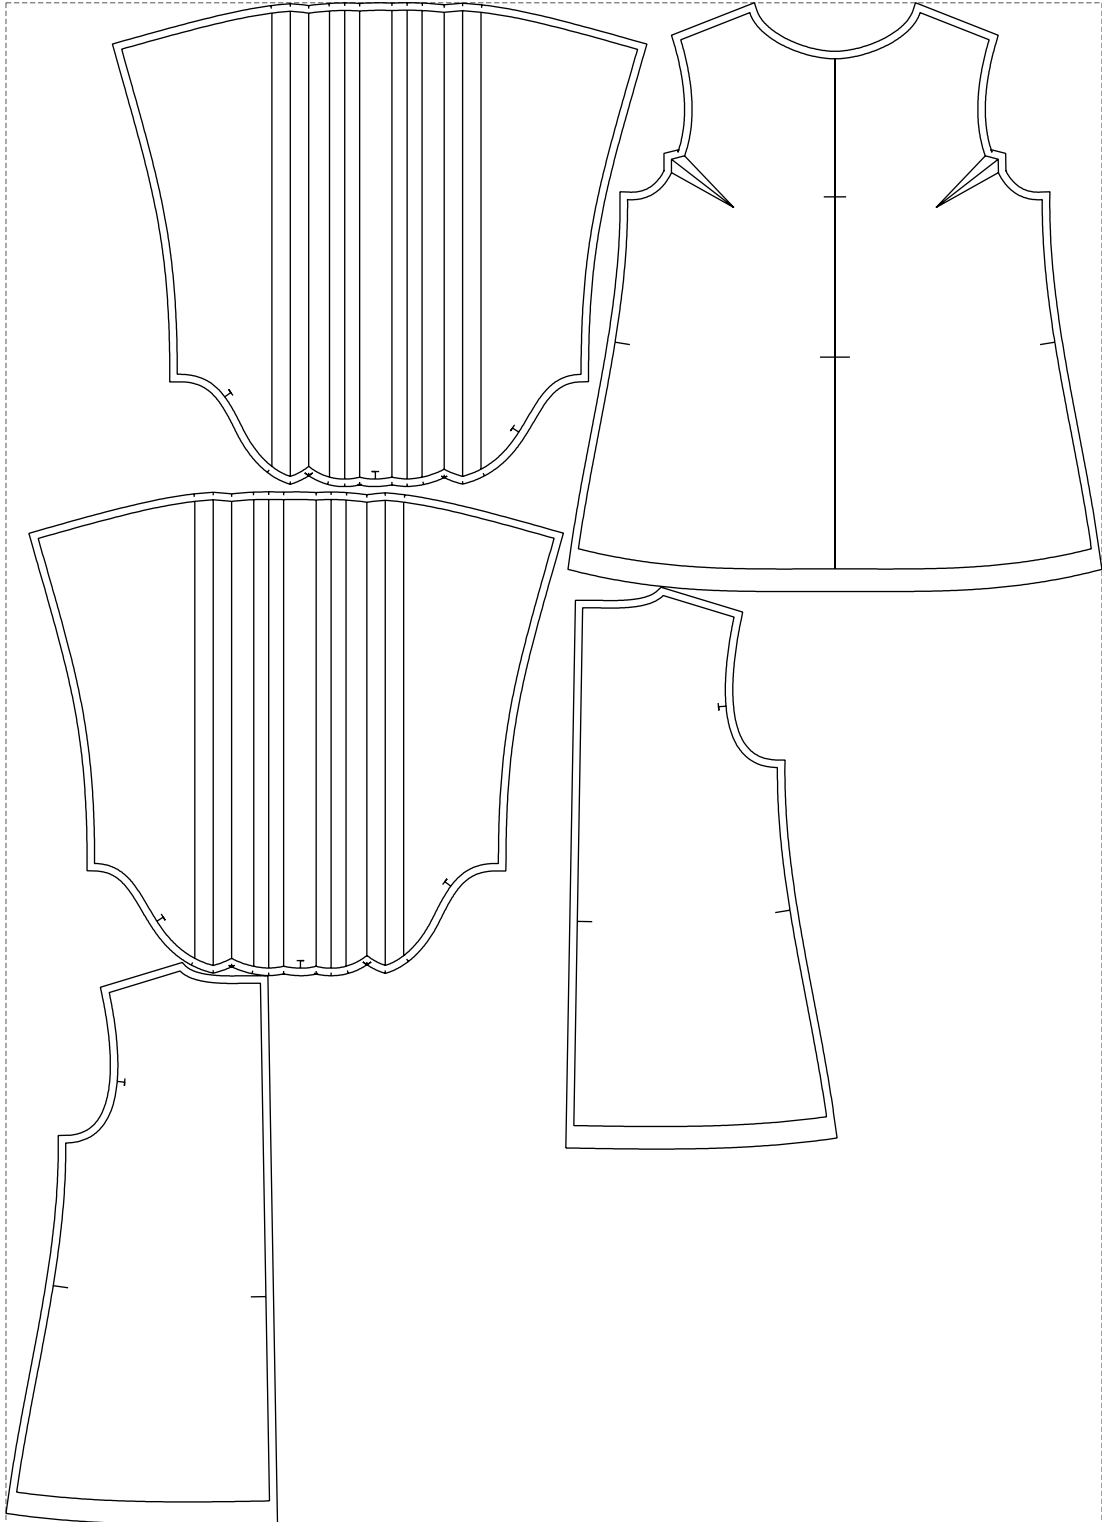

Not for print

Paper size: A4, size:1399.00 x1286.85 mm

# Example

size:1458.72 x2026.03 mm

Maneken =1 ver.0

rz\_1=170

rz\_16=96

rz\_17=82

rz\_18=76

rz\_19=104

rz\_20=101.8

---

. . . . .  
. . . . .  
. . . . .