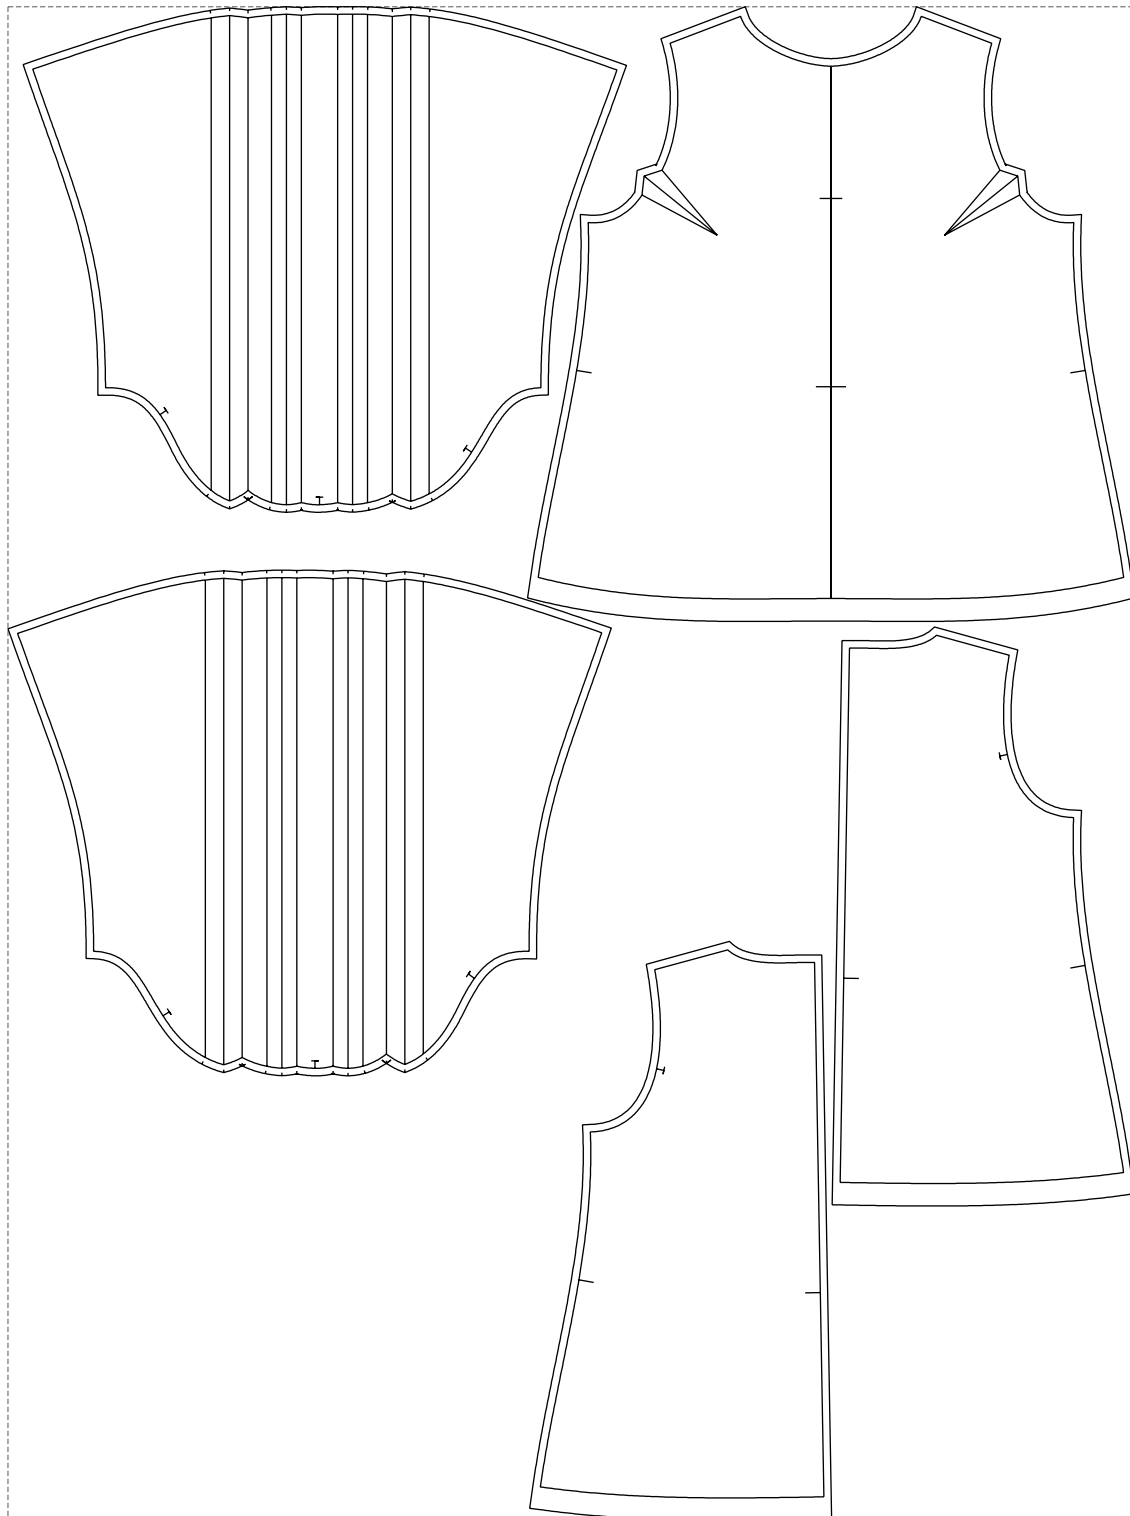

Not for print

Paper size: A4, size:1399.00 x1596.90 mm

# Example

size:1499.00 x2015.53 mm

Maneken =1 ver.0

rz\_1=170

rz\_16=112

rz\_17=96.2

rz\_18=94

rz\_19=120