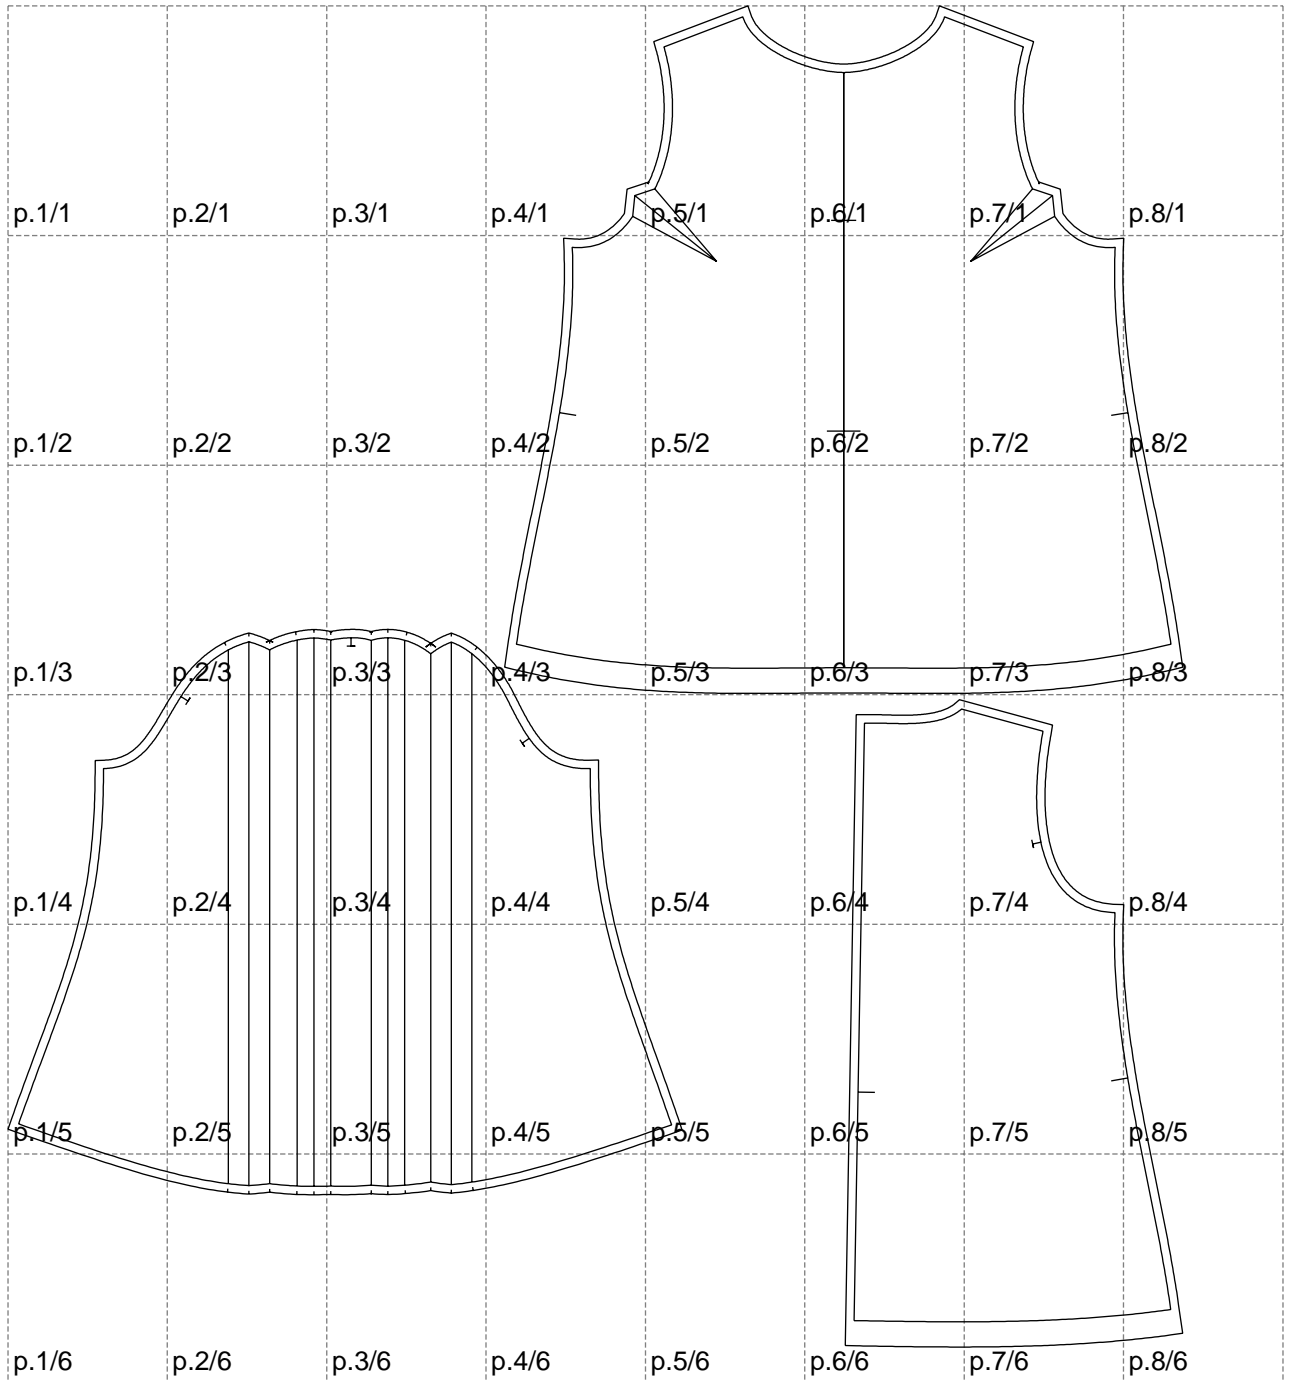

Not for print

Paper size: A4, size:1399.00 x1596.90 mm

# Example

size:1499.00 x2015.53 mm

Maneken =1 ver.0

rz\_1=170

rz\_16=112

rz\_17=96.2

rz\_18=94

rz\_19=120

rz\_20=117

---

. . . . .  
. . . . .  
. . . . .