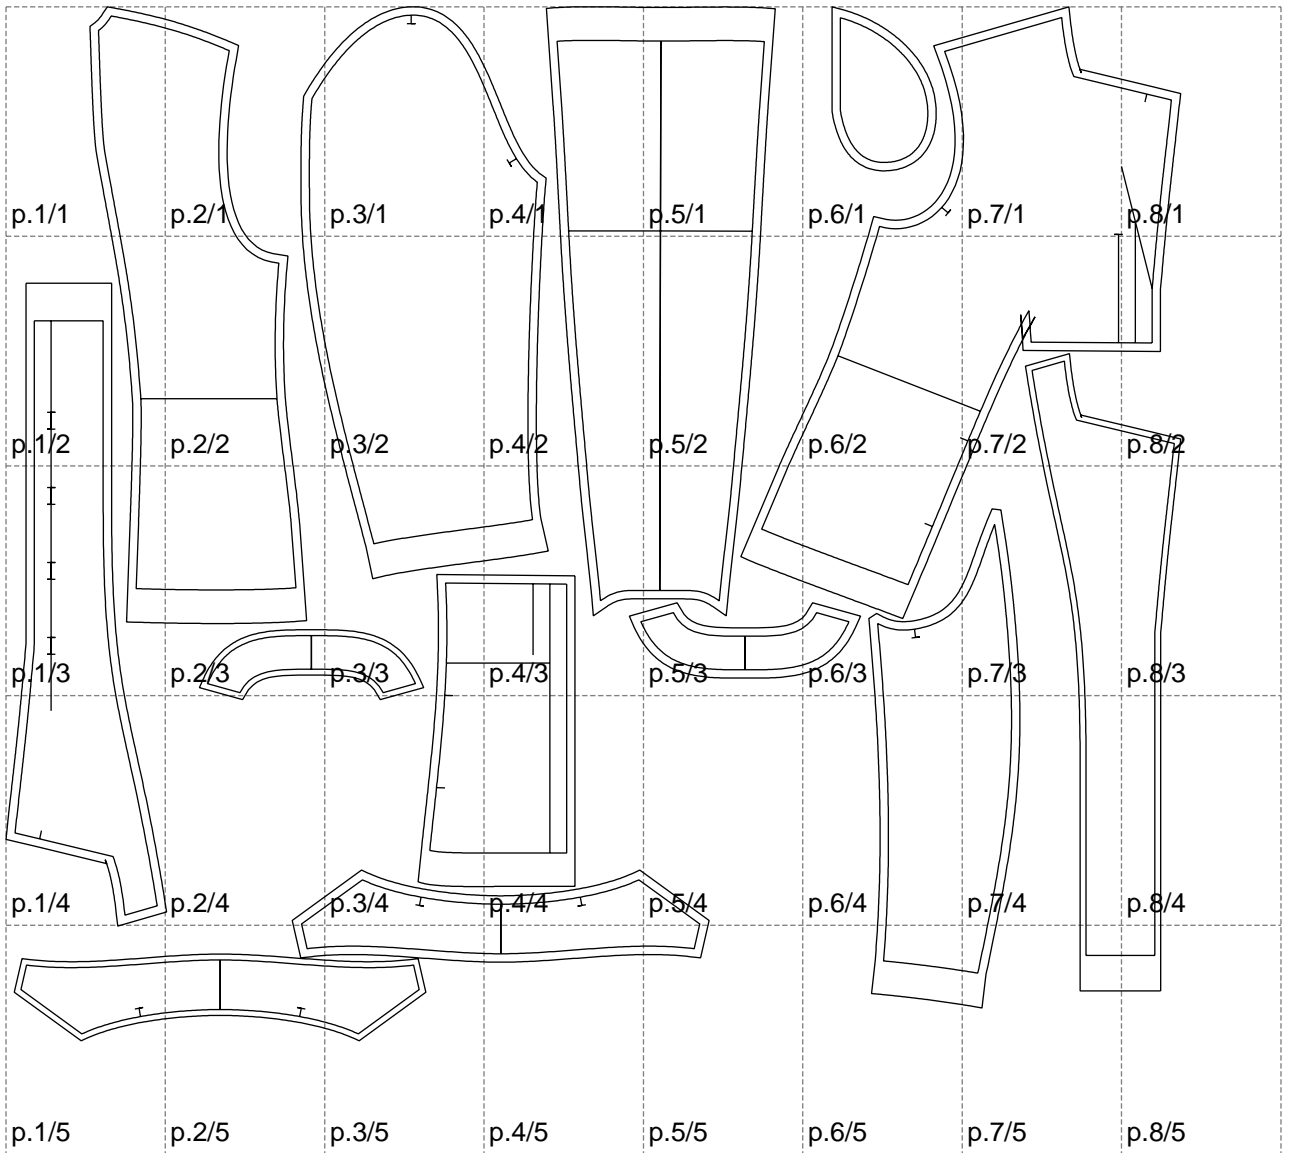

Not for print

Paper size: A4, size:1399.00 x1231.23 mm

# Example

size:1499.00 x1948.27 mm

Maneken =1 ver.0

rz\_1=170

rz\_16=108

rz\_17=92.5

rz\_18=89.2

rz\_19=116

rz\_20=113

---

. . . . .  
. . . . .  
. . . . .