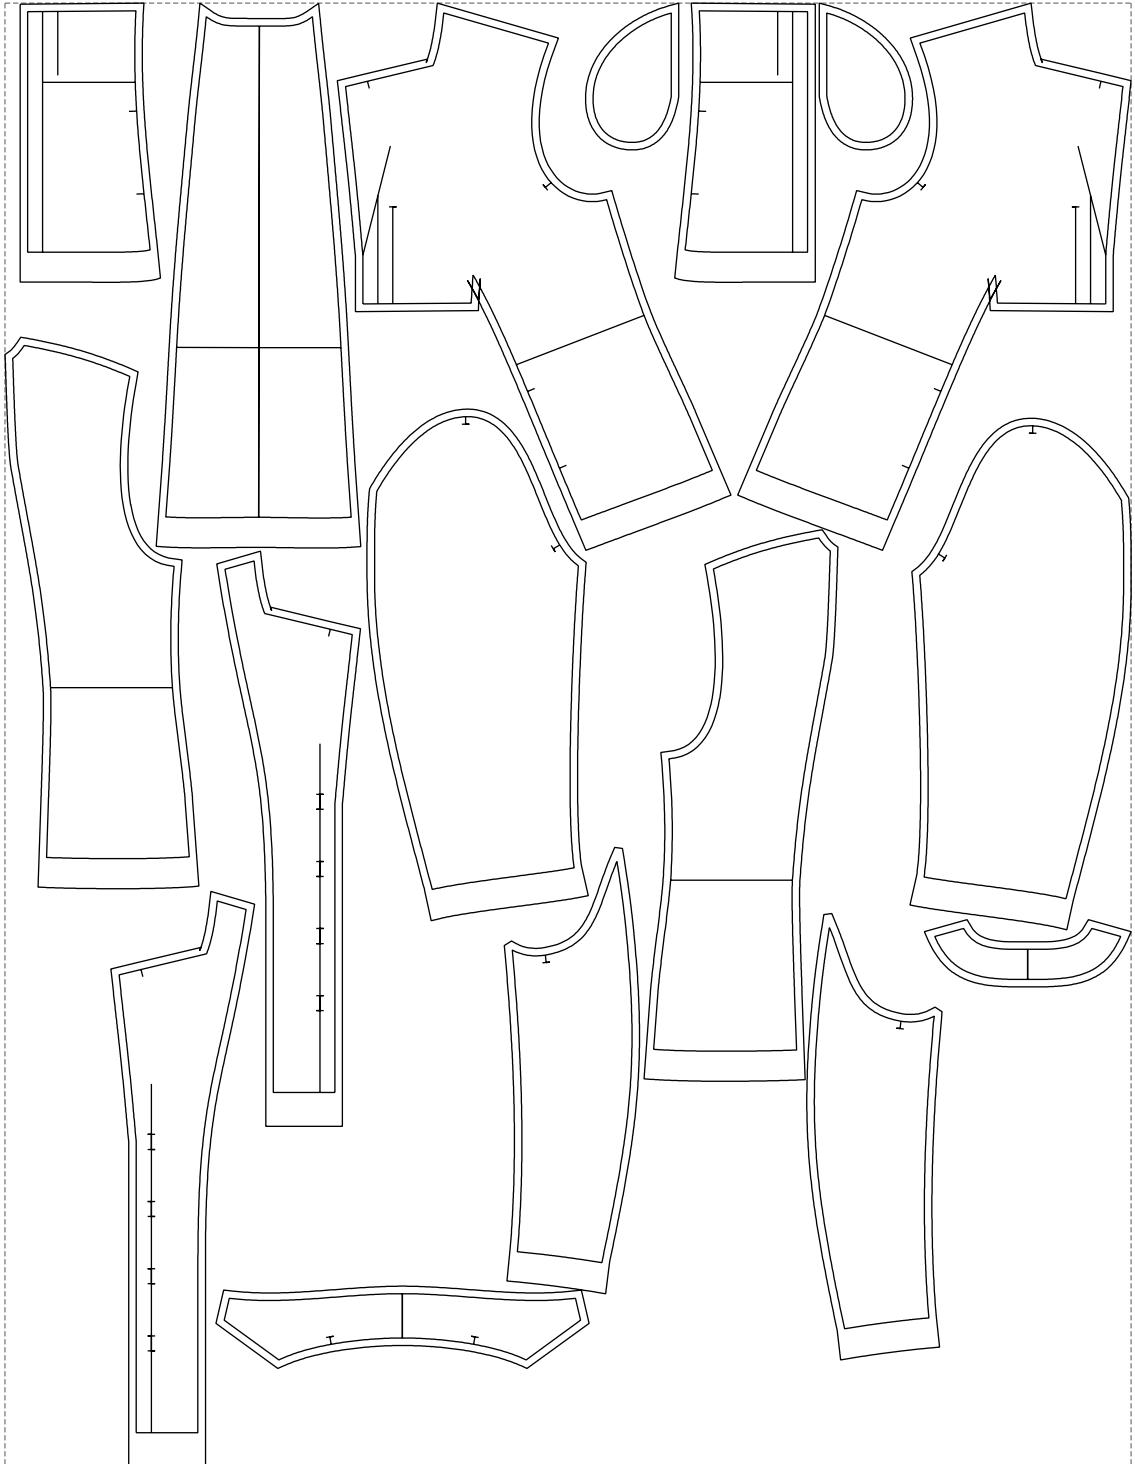

Not for print

Paper size: A4, size:1399.00 x1231.23 mm

# Example

size:1499.00 x1948.27 mm

Maneken =1 ver.0

rz\_1=170

rz\_16=108

rz\_17=92.5

rz\_18=89.2

rz\_19=116