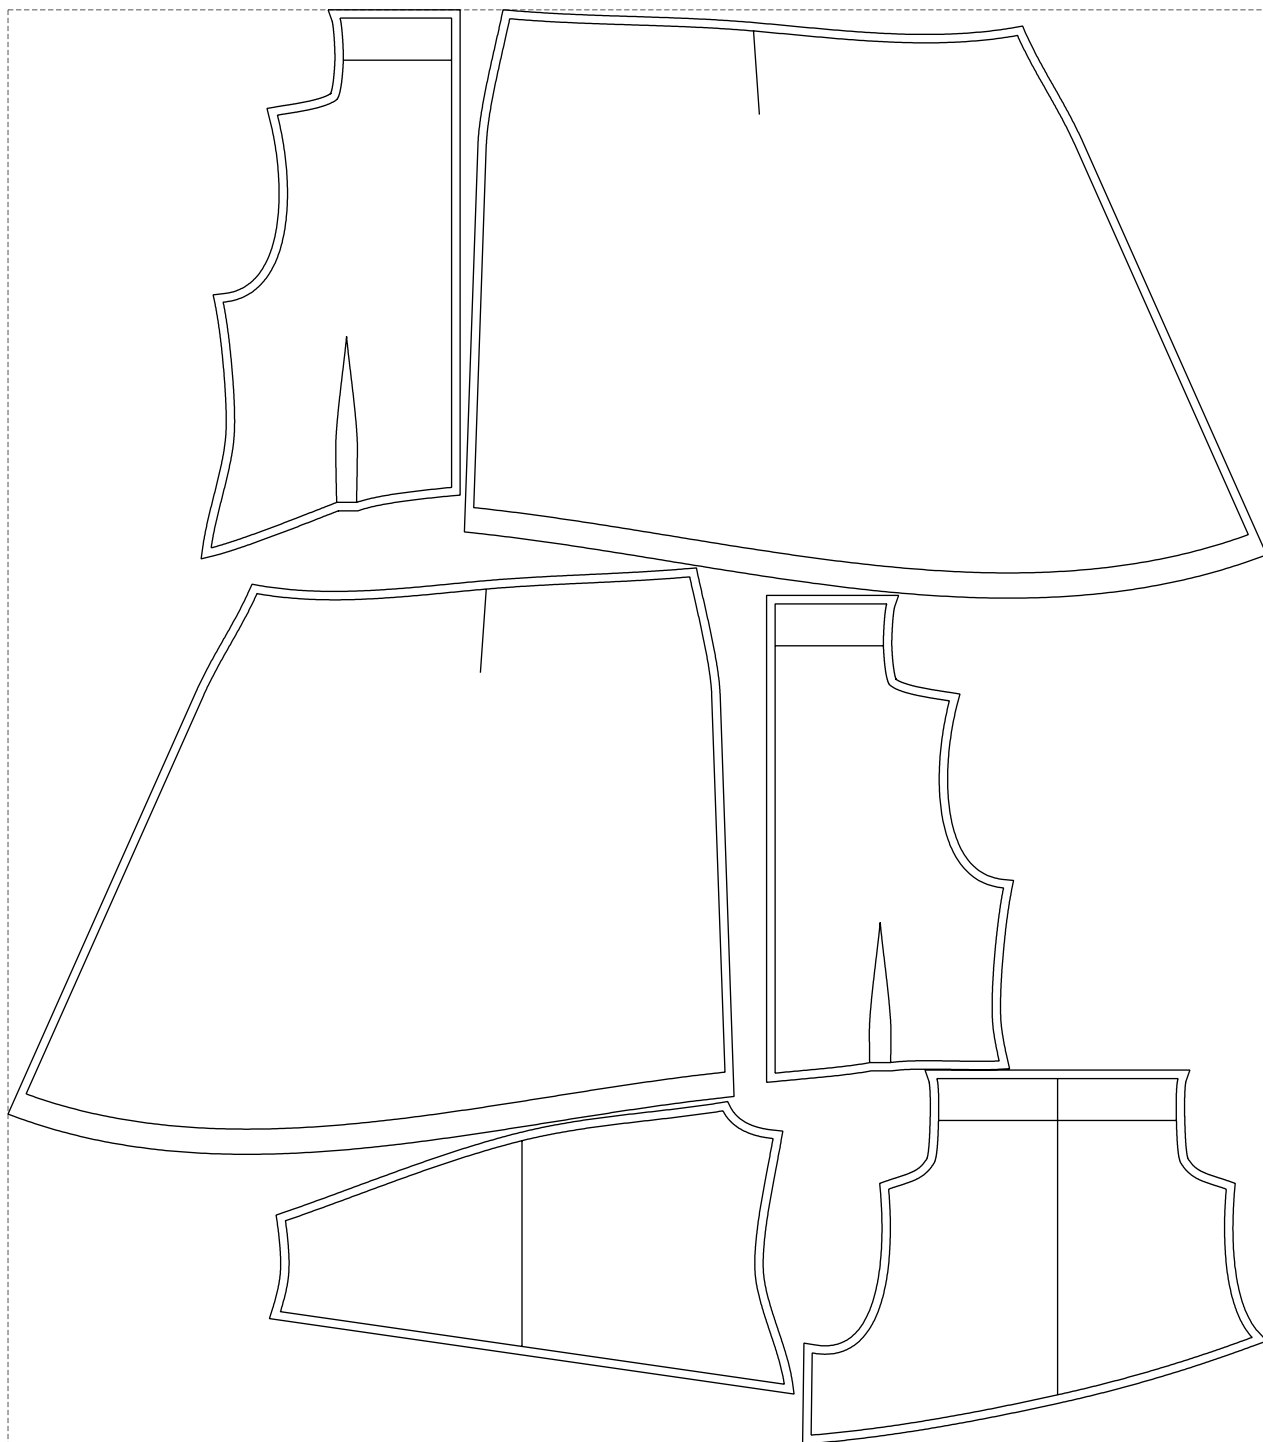

Not for print

Paper size: A4, size:1399.00 x1616.00 mm

# Example

size:1499.00 x1708.79 mm

Maneken =1 ver.0

rz\_1=170

rz\_16=112

rz\_17=96.2

rz\_18=94

rz\_19=120