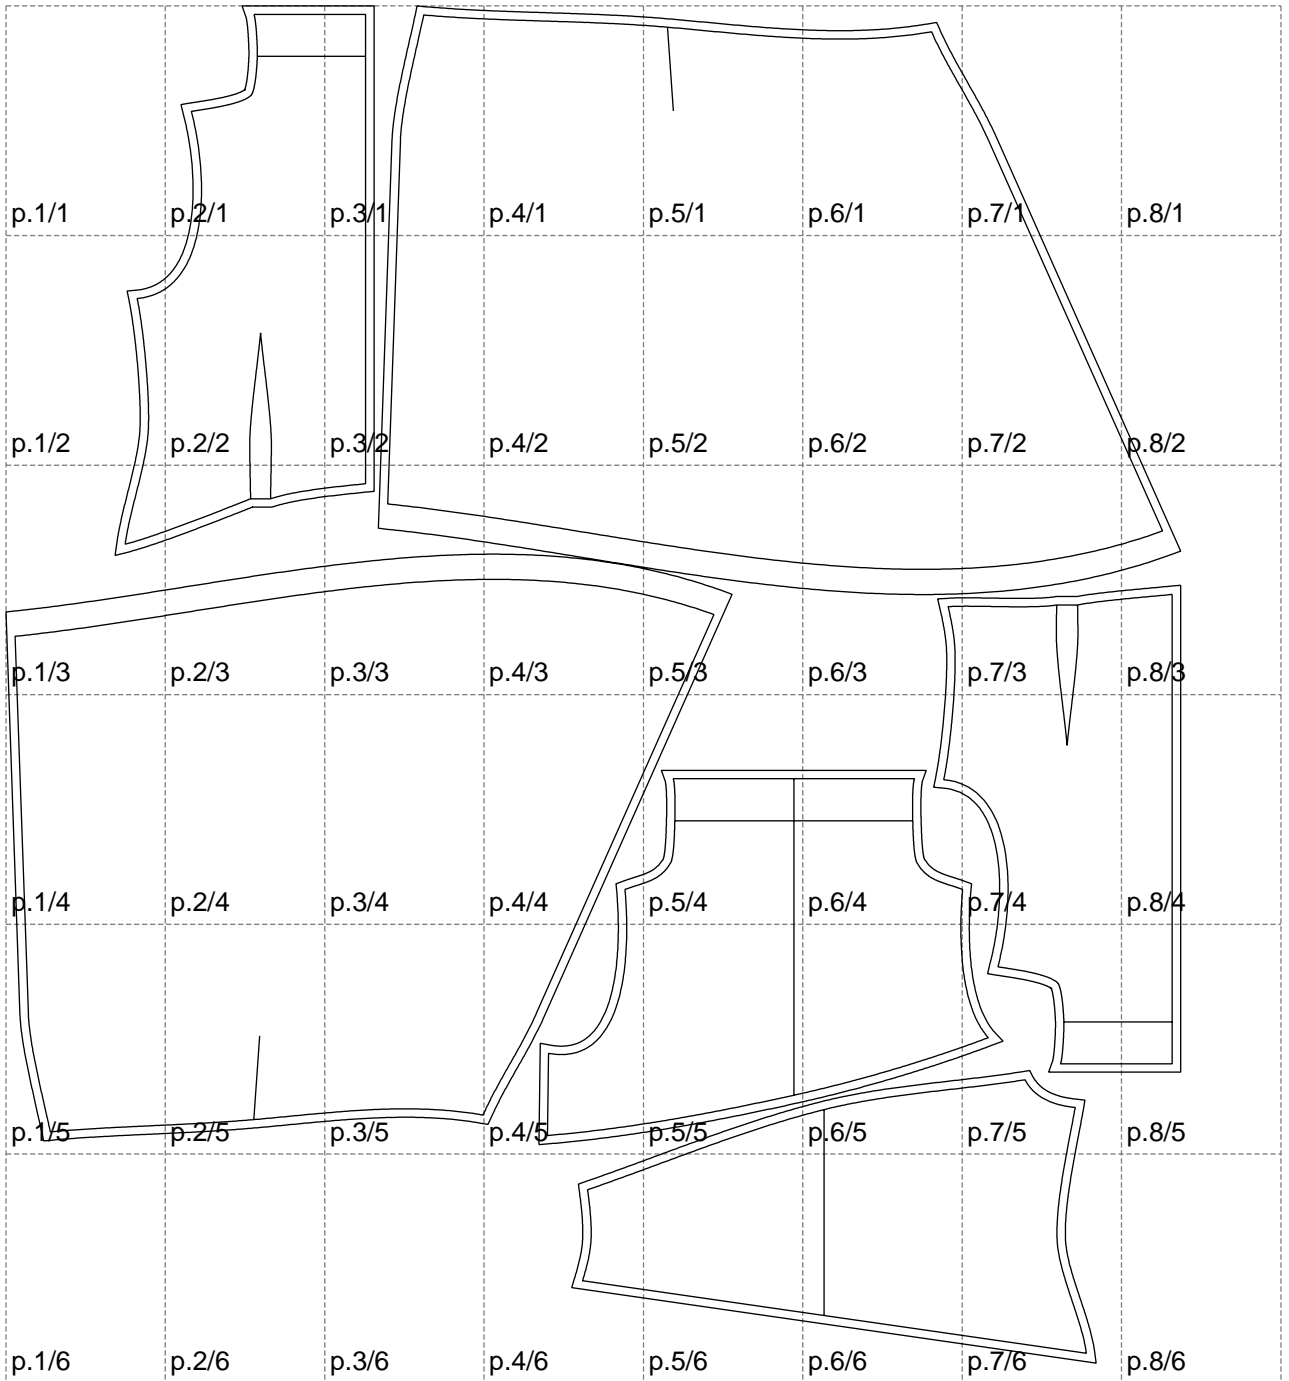

Not for print

Paper size: A4, size:1399.00 x1616.00 mm

# Example

size:1499.00 x1708.79 mm

Maneken =1 ver.0

rz\_1=170

rz\_16=112

rz\_17=96.2

rz\_18=94

rz\_19=120

rz\_20=117

---

. . . . .  
. . . . .  
. . . . .