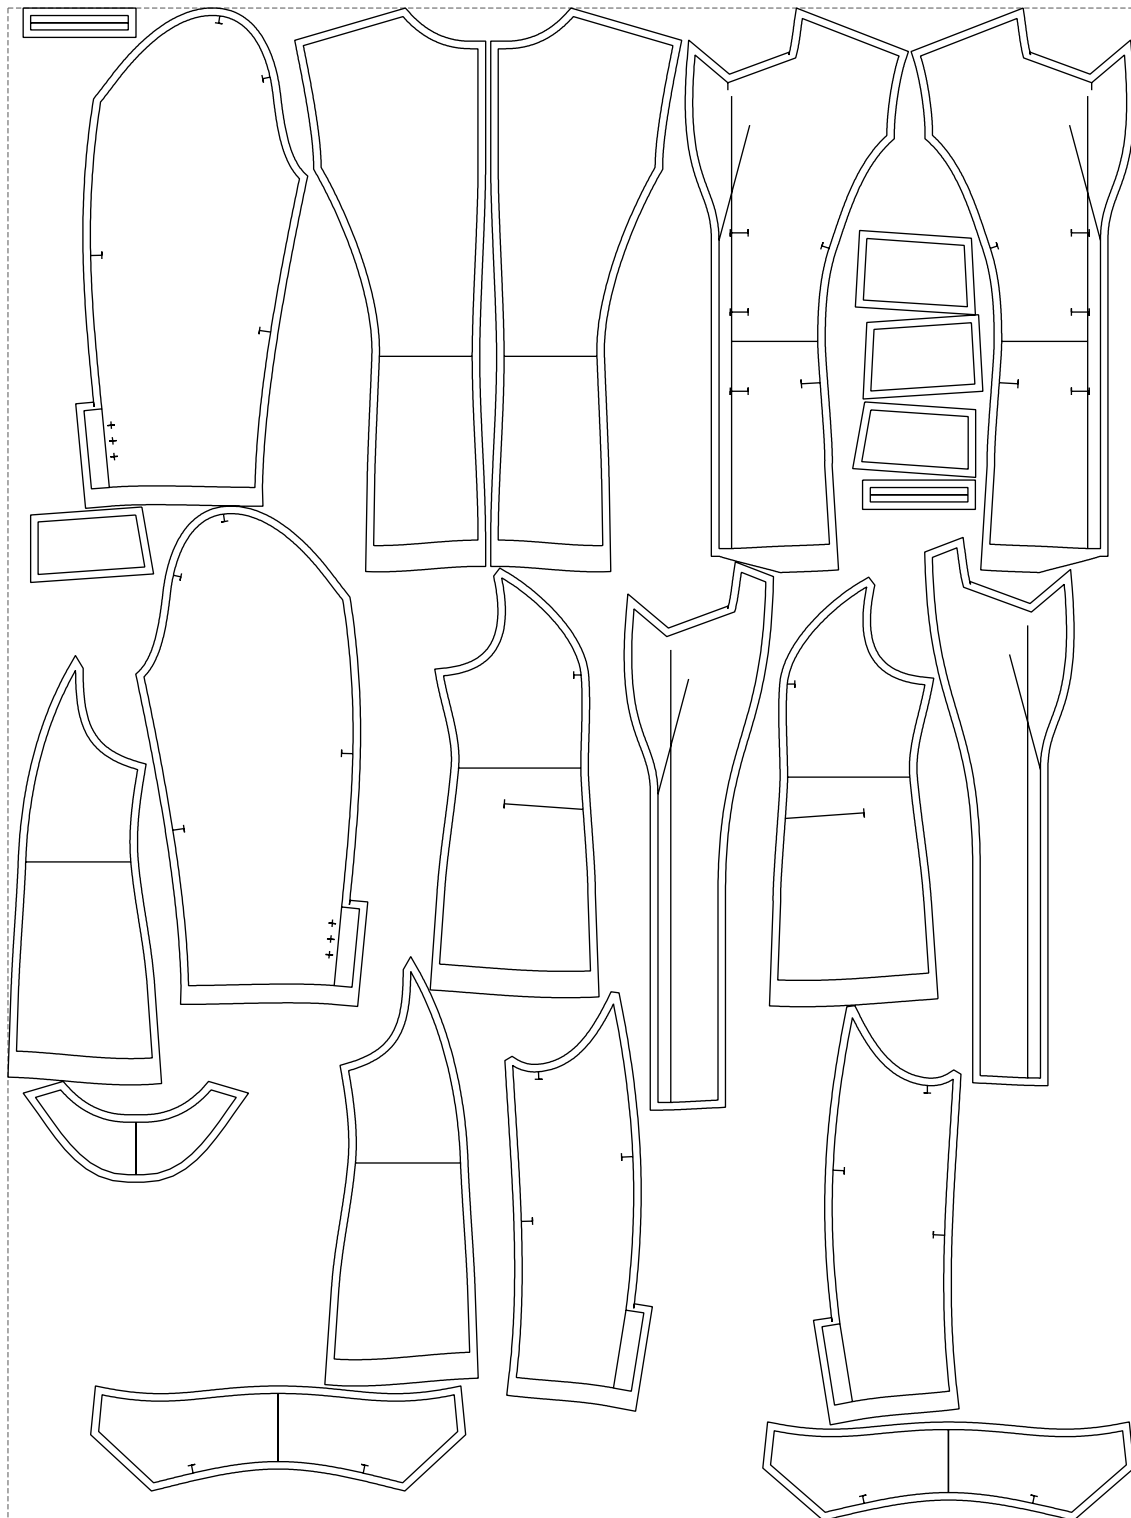

Not for print

Paper size: A4, size:1399.00 x1728.71 mm

# Example

size:1499.00 x2013.80 mm

Maneken =1 ver.0

rz\_1=170

rz\_16=112

rz\_17=96.2

rz\_18=94

rz\_19=120