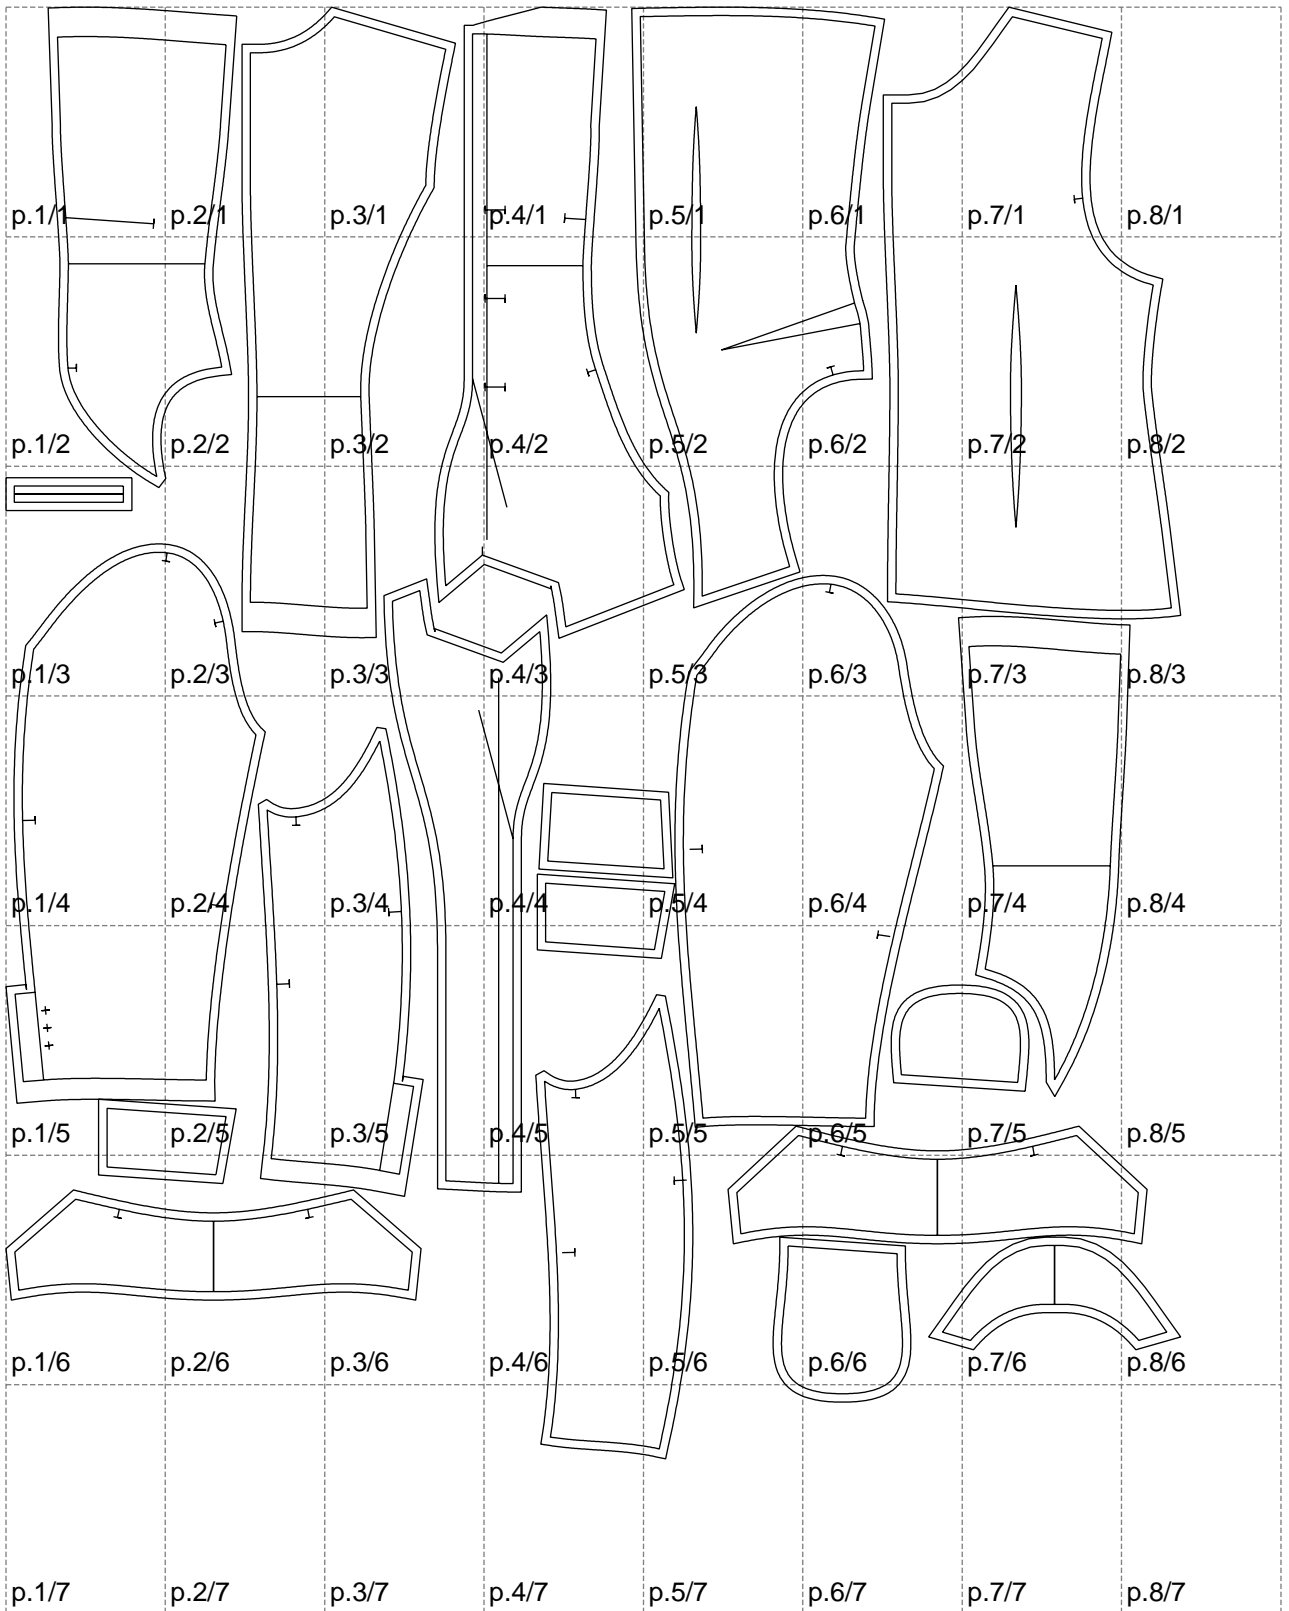

Not for print

Paper size: A4, size:1399.00 x1728.71 mm

# Example

size:1499.00 x2013.80 mm

Maneken =1 ver.0

rz\_1=170

rz\_16=112

rz\_17=96.2

rz\_18=94

rz\_19=120

rz\_20=117

---

. . . . .  
. . . . .  
. . . . .