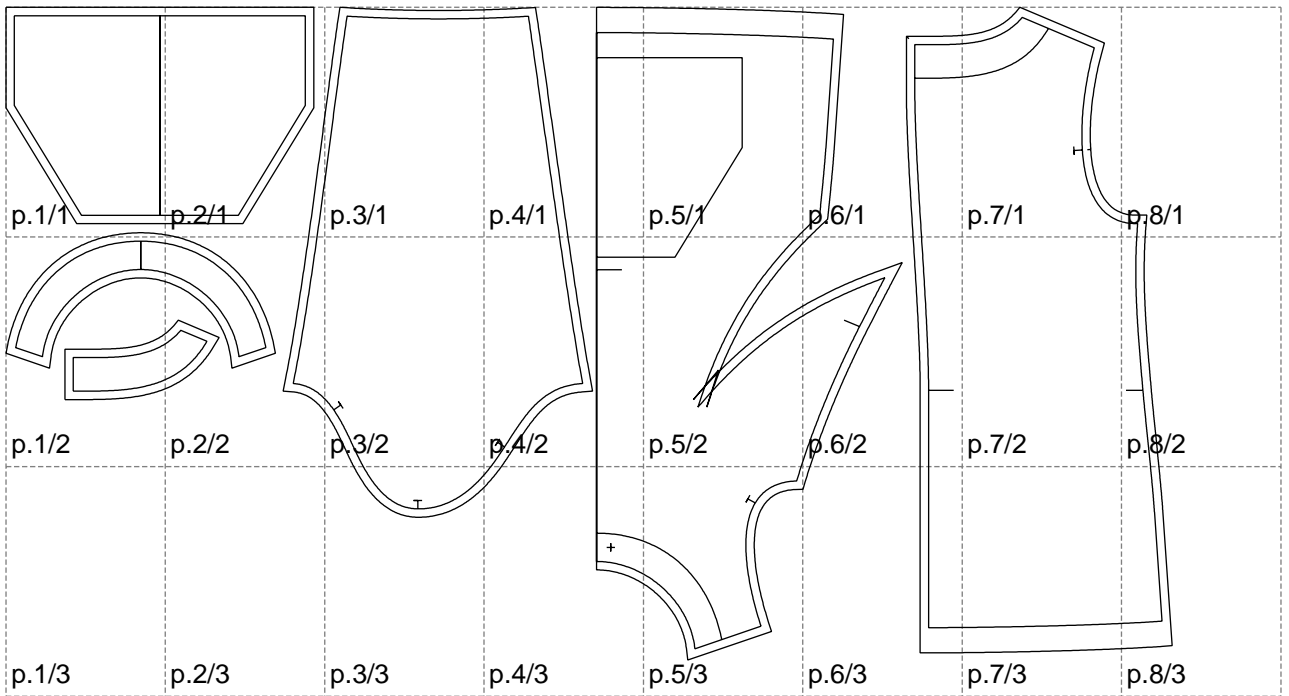

Not for print

Paper size: A4, size:1388.98 x777.25 mm

# Example

size:1378.45 x1380.42 mm

Maneken =1 ver.0

rz\_1=170

rz\_16=96

rz\_17=82

rz\_18=76

rz\_19=104

rz\_20=101.8

---

. . . . .  
. . . . .  
. . . . .