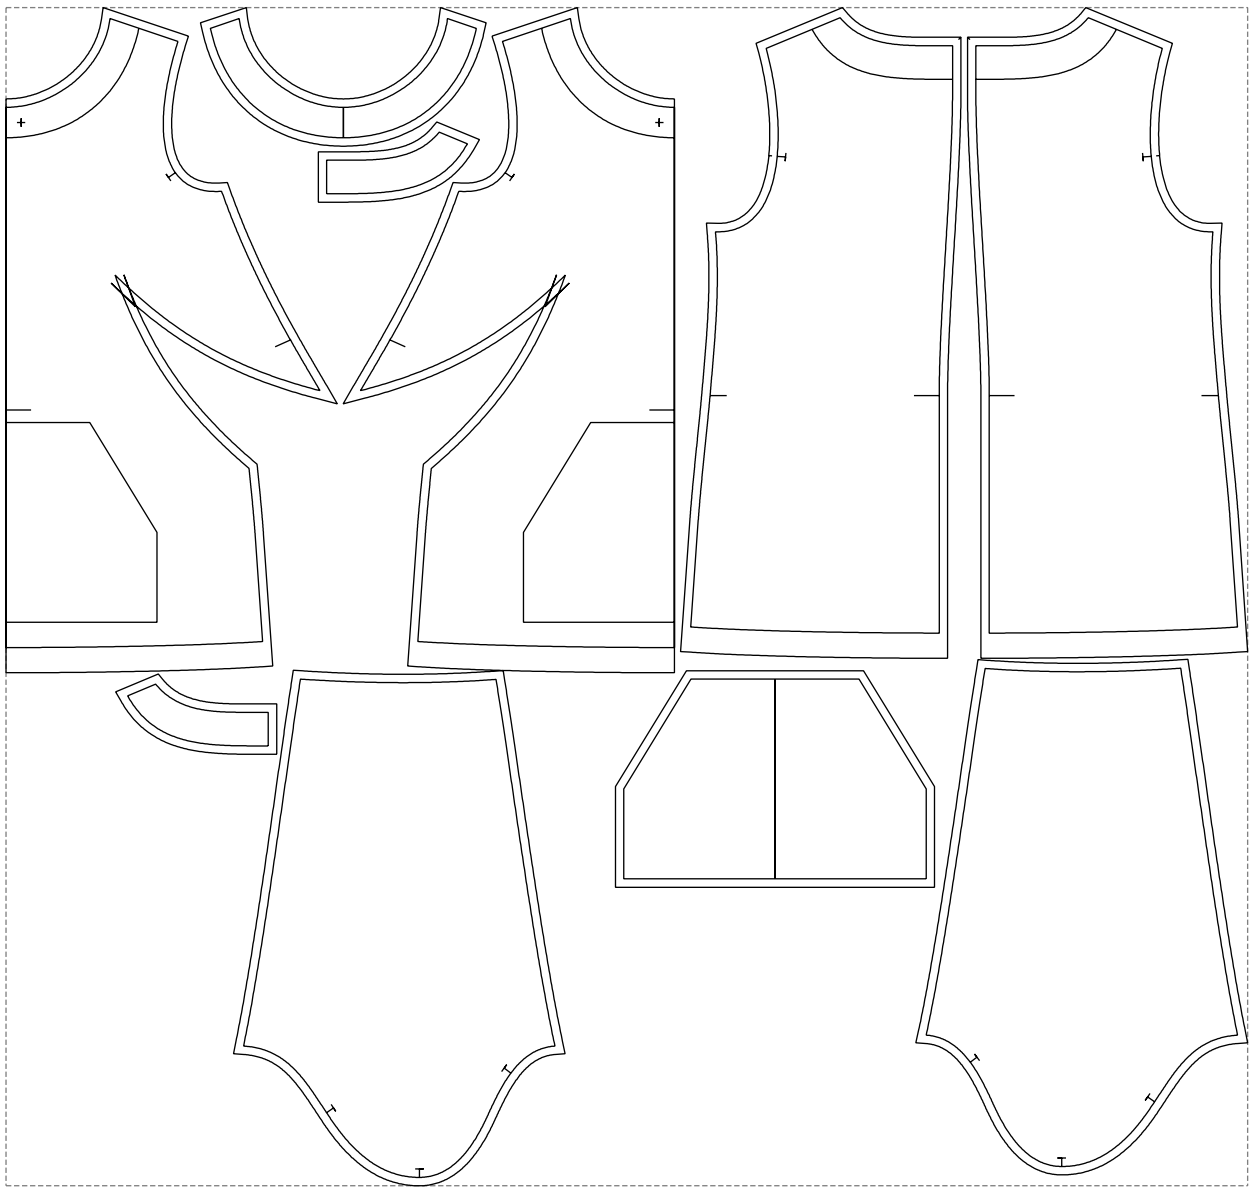

Not for print

Paper size: A4, size:1399.00 x818.29 mm

# Example

size:1478.92 x1403.60 mm

Maneken =1 ver.0

rz\_1=170

rz\_16=104

rz\_17=88.9

rz\_18=84.4

rz\_19=112