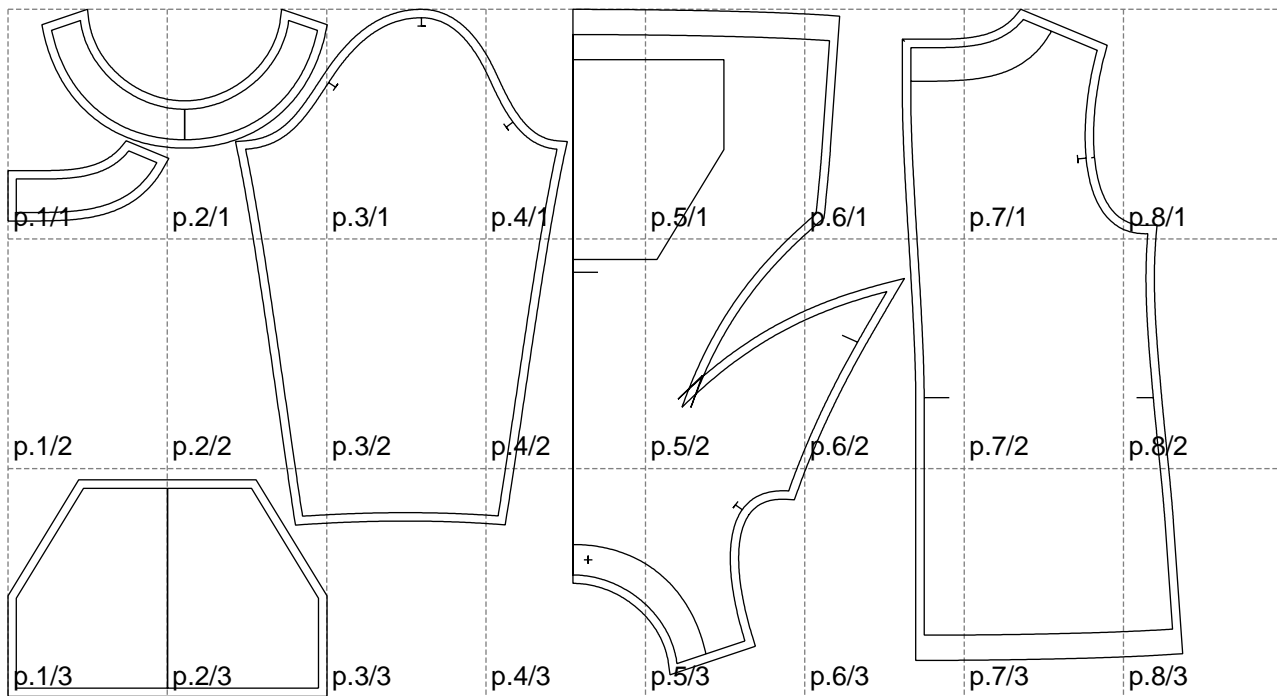

Not for print

Paper size: A4, size:1399.00 x818.29 mm

# Example

size:1478.92 x1403.60 mm

Maneken =1 ver.0

rz\_1=170

rz\_16=104

rz\_17=88.9

rz\_18=84.4

rz\_19=112

rz\_20=109.3

---

. . . . .  
. . . . .  
. . . . .