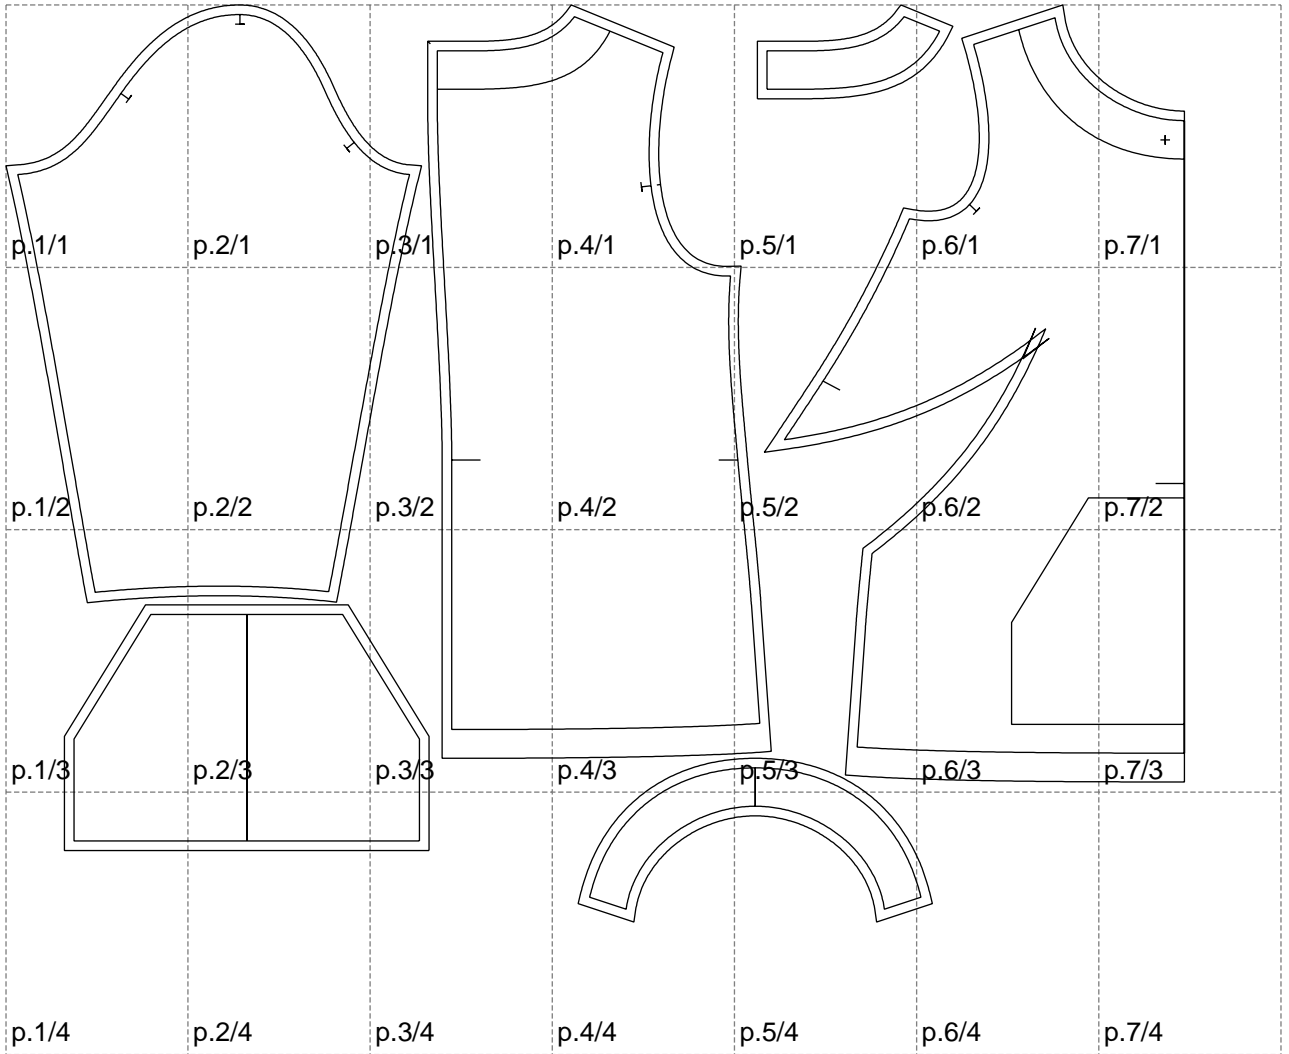

Not for print

Paper size: A4, size:1227.96 x955.41 mm

# Example

size:1499.00 x1561.81 mm

Maneken =1 ver.0

rz\_1=170

rz\_16=116

rz\_17=100

rz\_18=98.8

rz\_19=124

rz\_20=121

---

. . . . .  
. . . . .  
. . . . .