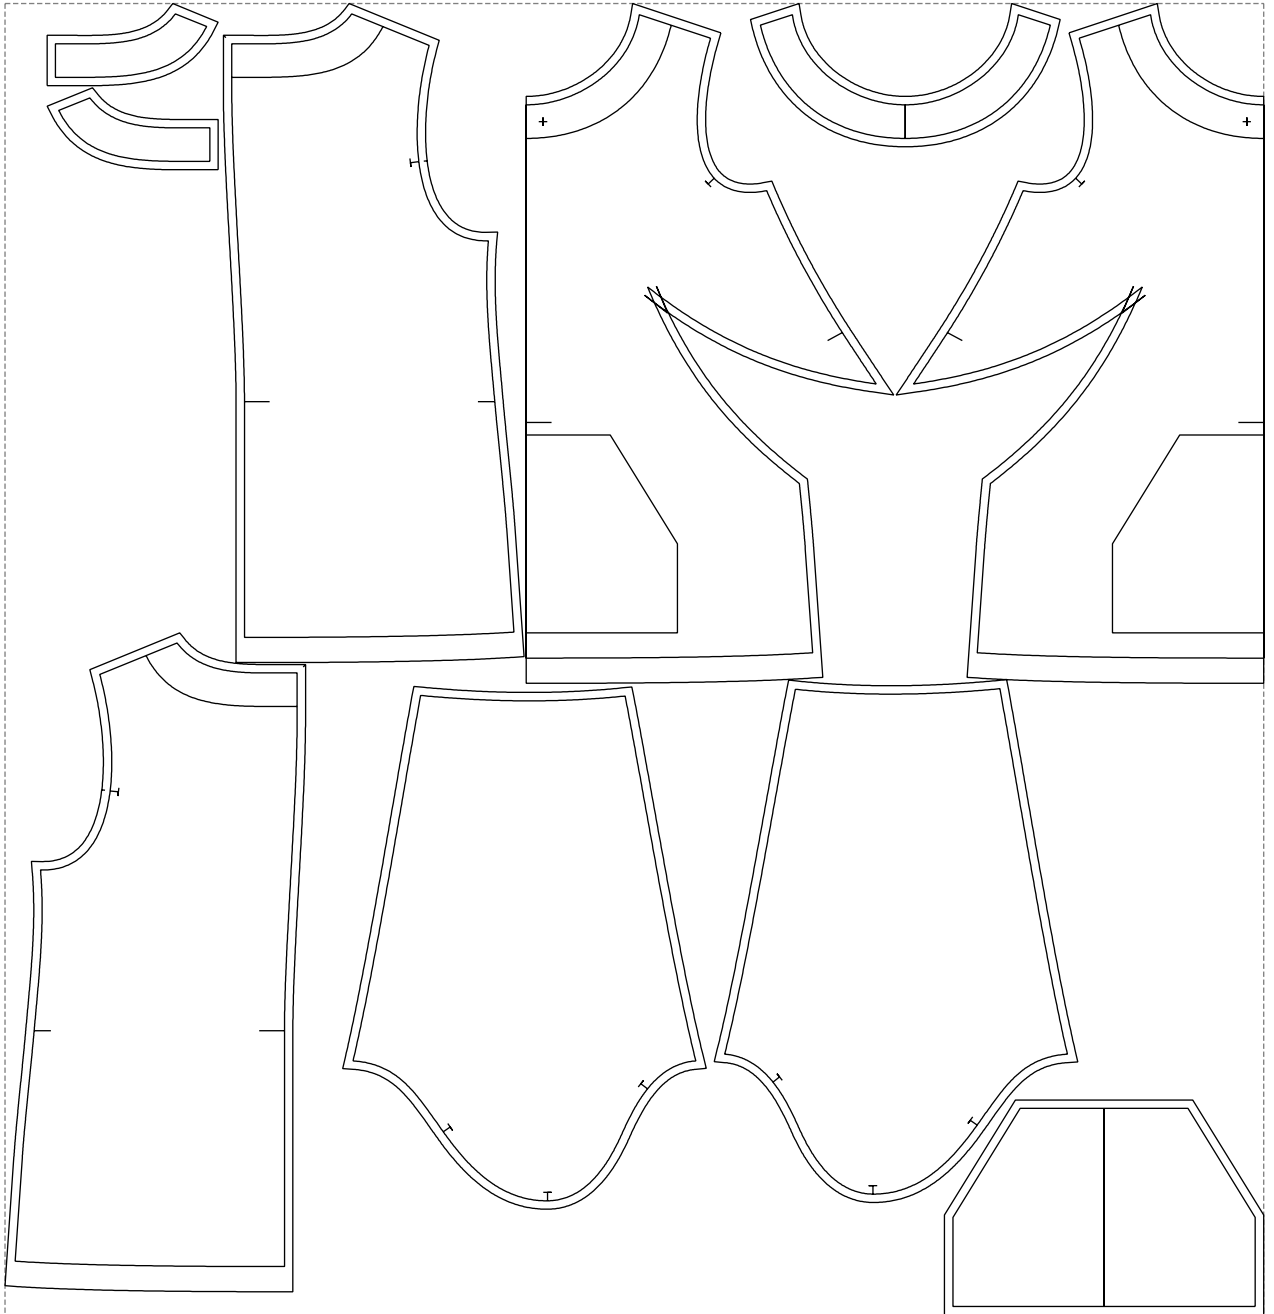

Not for print

Paper size: A4, size:1227.96 x955.41 mm

# Example

size:1499.00 x1561.81 mm

Maneken =1 ver.0

rz\_1=170

rz\_16=116

rz\_17=100

rz\_18=98.8

rz\_19=124