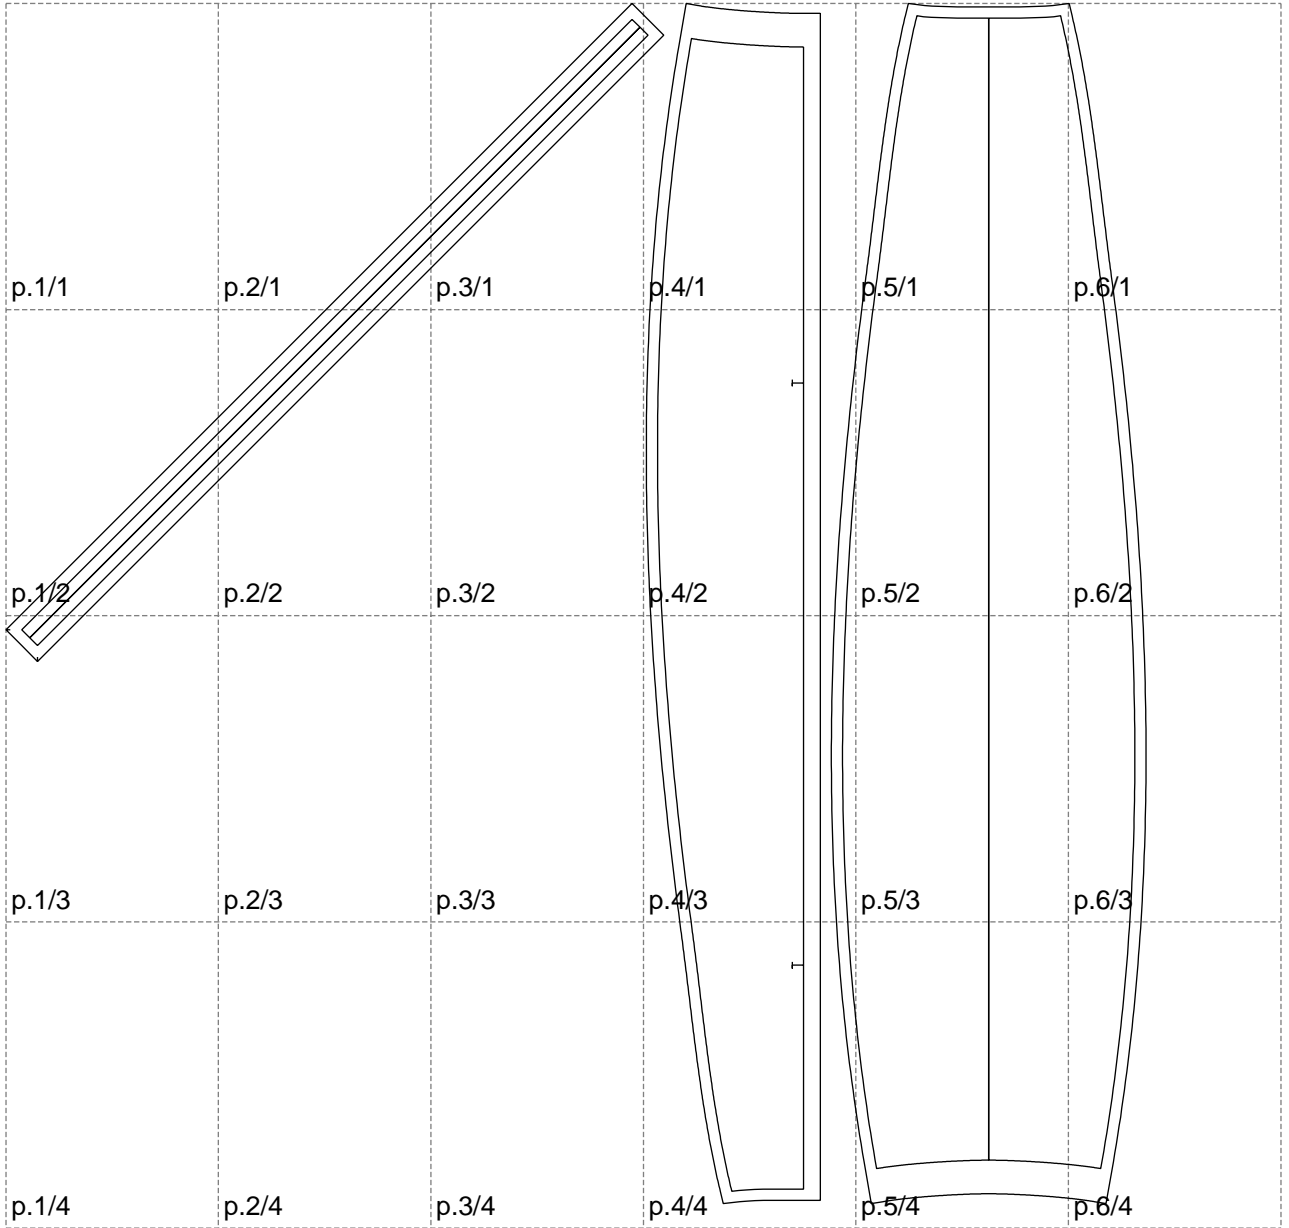

Not for print

Paper size: A4, size:1018.34 x1071.85 mm

# Example

size:1448.87 x1639.36 mm

Maneken =1 ver.0

rz\_1=170

rz\_16=96

rz\_17=82

rz\_18=76

rz\_19=104

rz\_20=101.8

---

. . . . .  
. . . . .  
. . . . .