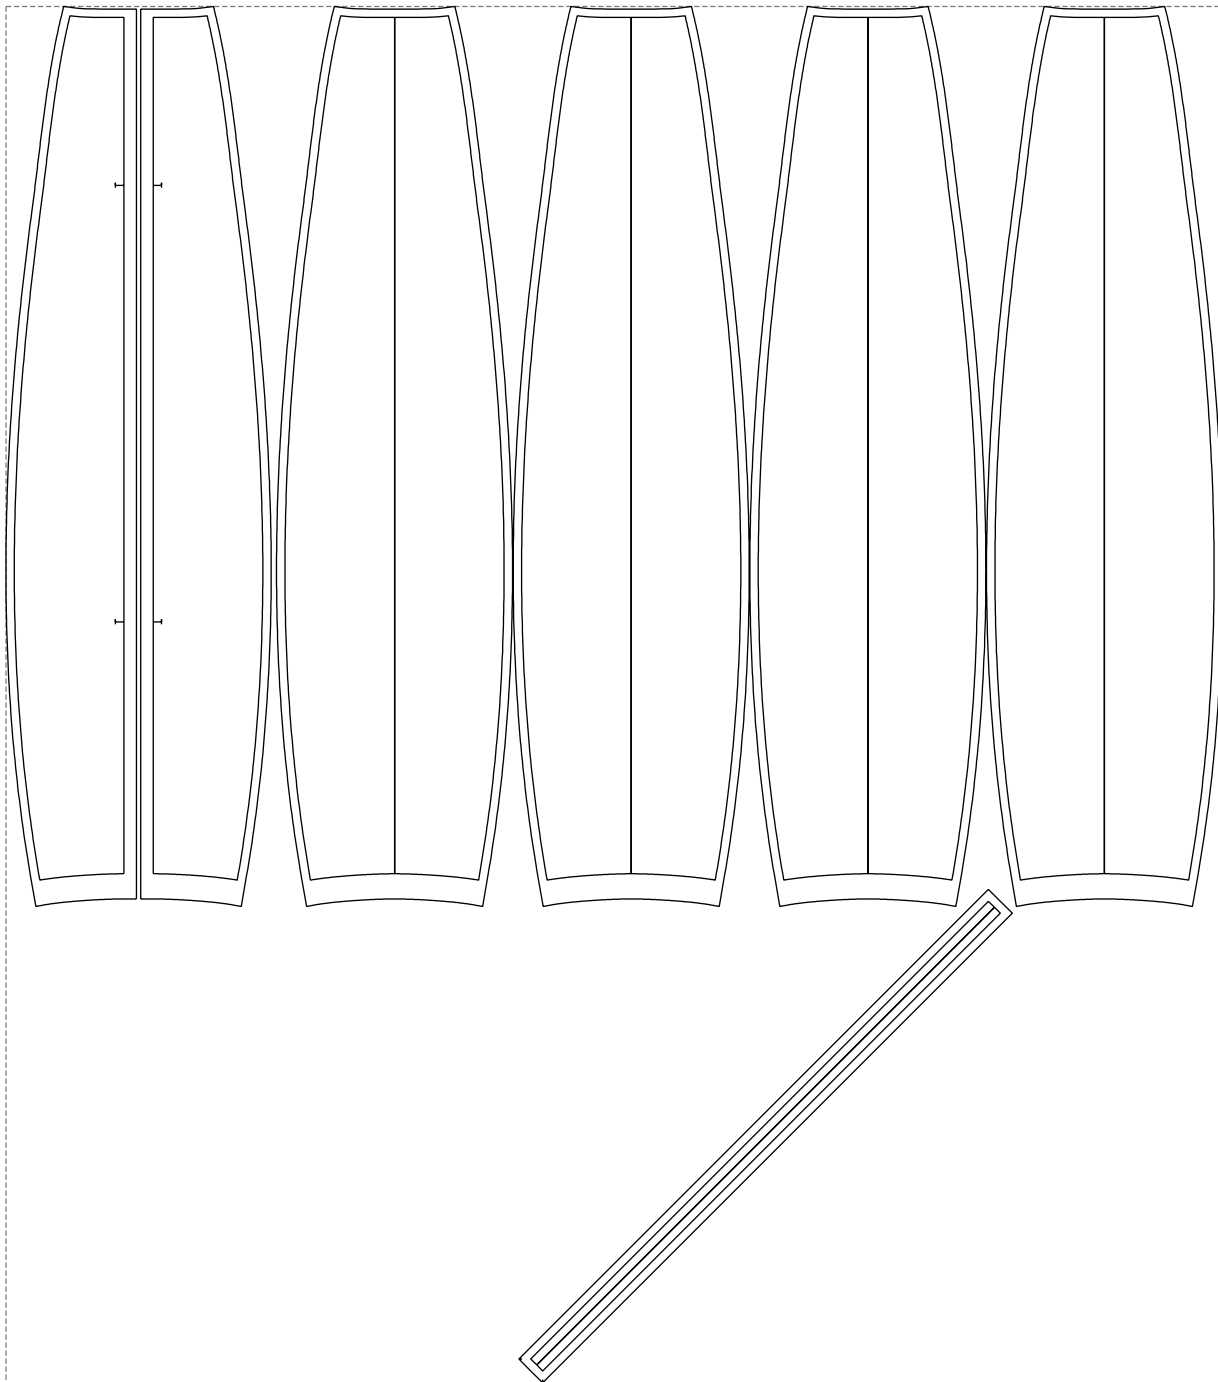

Not for print

Paper size: A4, size:1018.34 x1071.85 mm

# Example

size:1448.87 x1639.36 mm

Maneken =1 ver.0

rz\_1=170

rz\_16=96

rz\_17=82

rz\_18=76

rz\_19=104

rz\_20=101.8

---

. . . . .  
. . . . .  
. . . . .