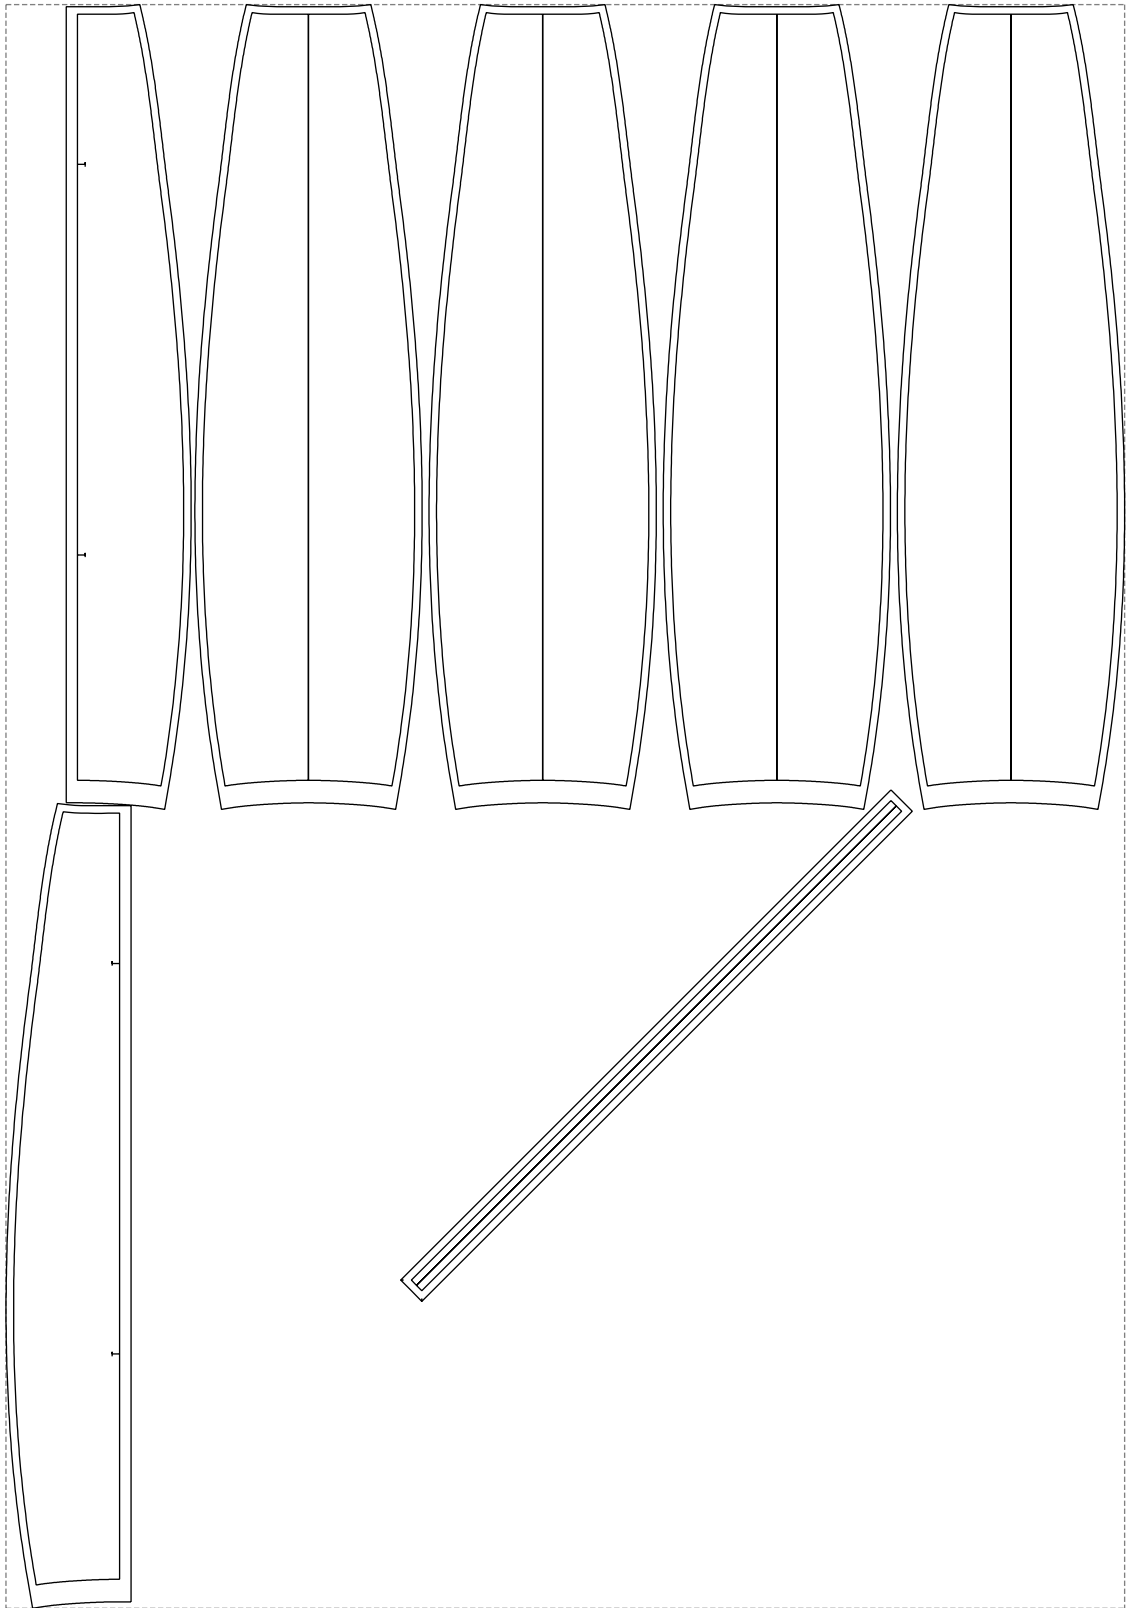

Not for print

Paper size: A4, size:1146.17 x1071.82 mm

# Example

size:1488.98 x2135.62 mm

Maneken =1 ver.0

rz\_1=170

rz\_16=108

rz\_17=92.5

rz\_18=89.2

rz\_19=116