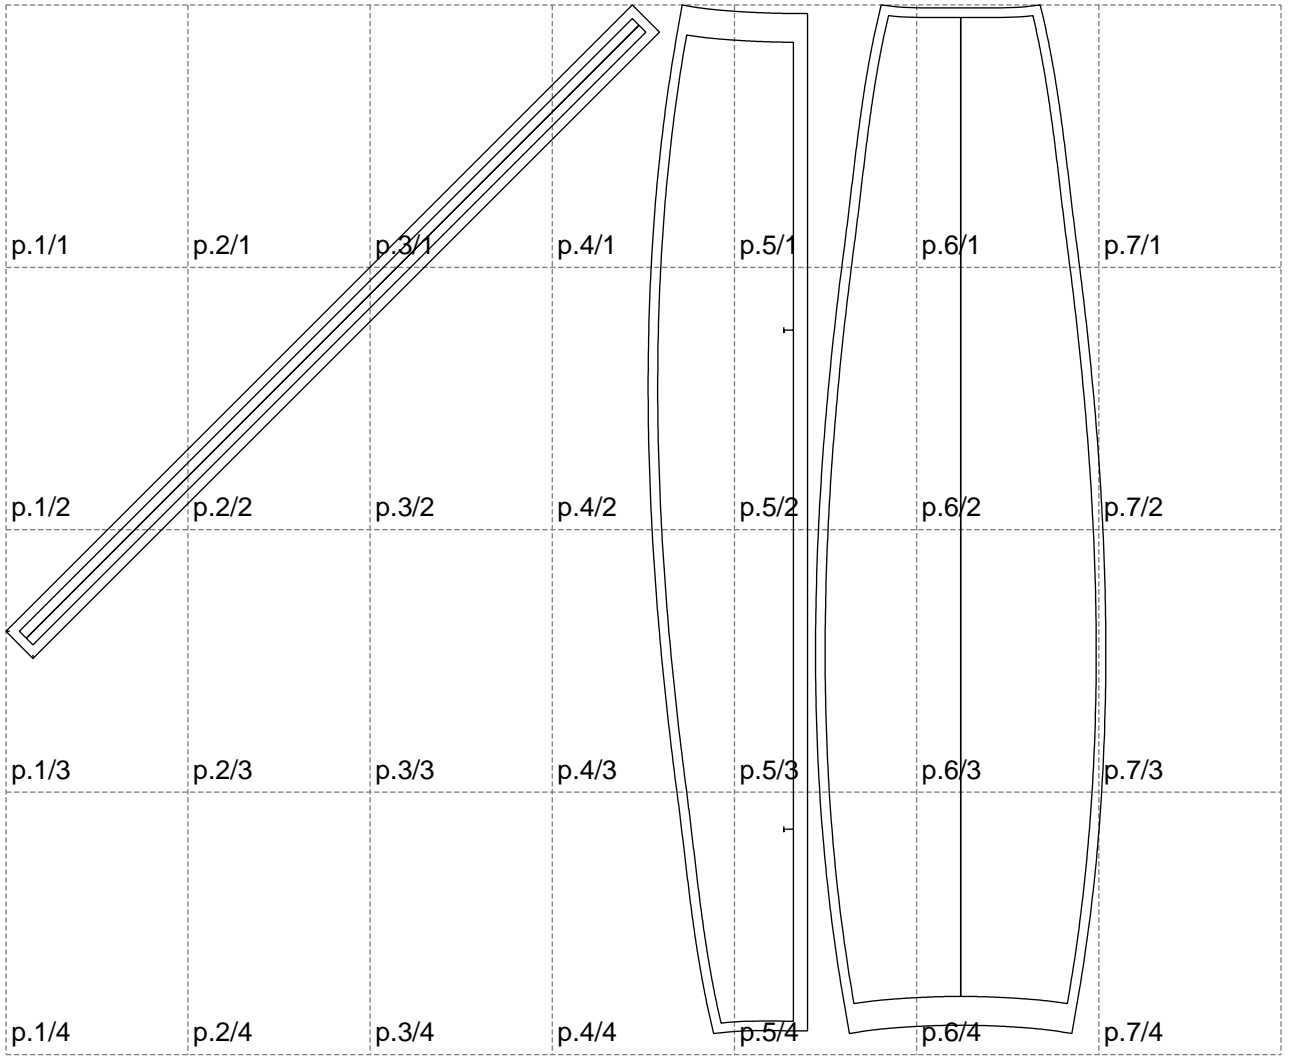

Not for print

Paper size: A4, size:1146.17 x1071.82 mm

# Example

size:1488.98 x2135.62 mm

Maneken =1 ver.0

rz\_1=170

rz\_16=108

rz\_17=92.5

rz\_18=89.2

rz\_19=116

rz\_20=113

---

. . . . .  
. . . . .  
. . . . .